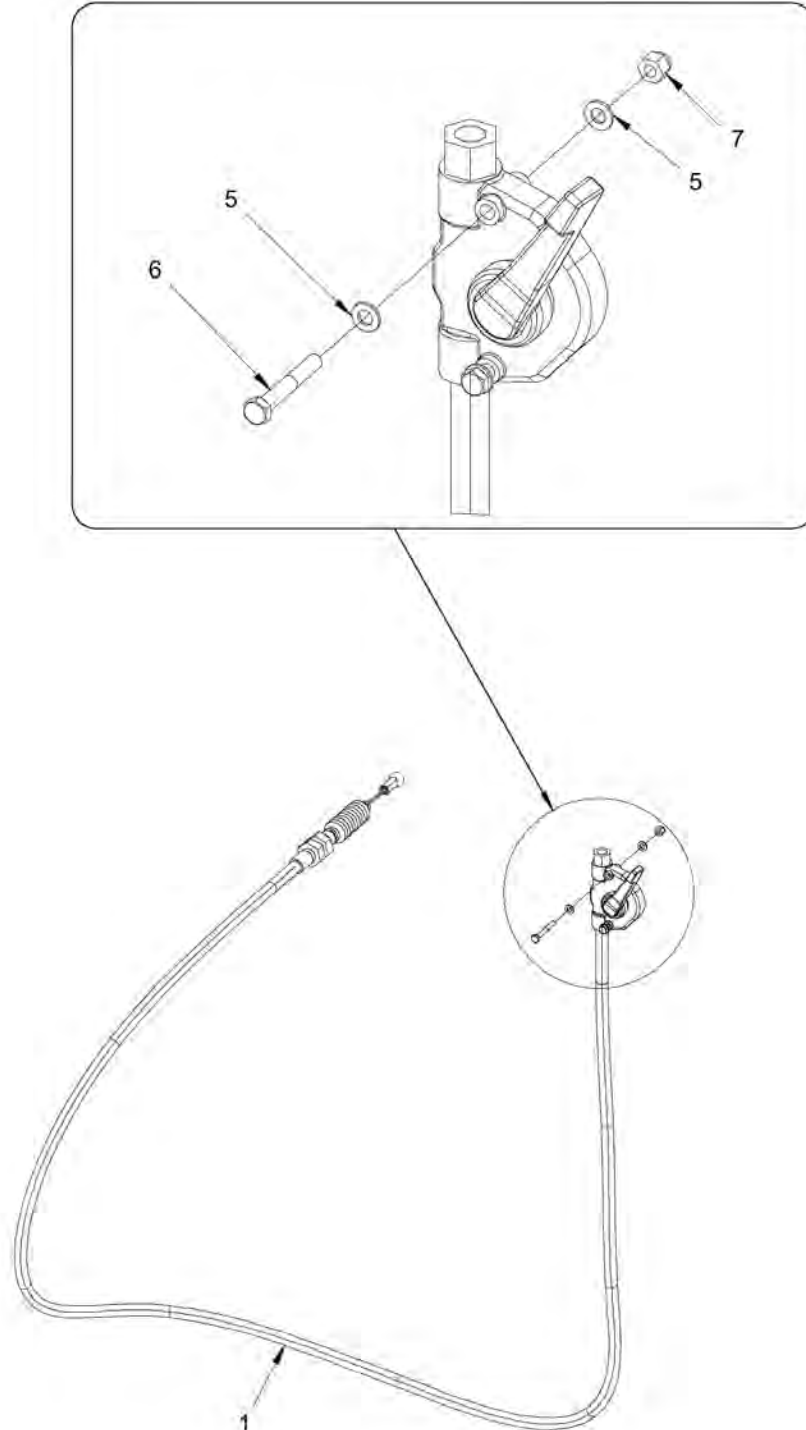

Drivers platform Throttle control

Refer to Parts Online for the most up to date information. The printed information might be outdated.

Fri Jan 05 14:23:06 UTC 2018

Item	Part No.	Name	Qty	L	SN INFO
1	4812126251	Throttle control	1		
2	4812126277	Bracket	1		
3	4700904228	Washer 6,4x12x1,5	2		
4	4700500040	Screw, M6x20 mm 8.8 A2K	2		
5	4700904281	Washer, 5,3x10x1 300HV	4		
6	4700500009	Hex. screw	2		
7	4700586001	Lock nut	2