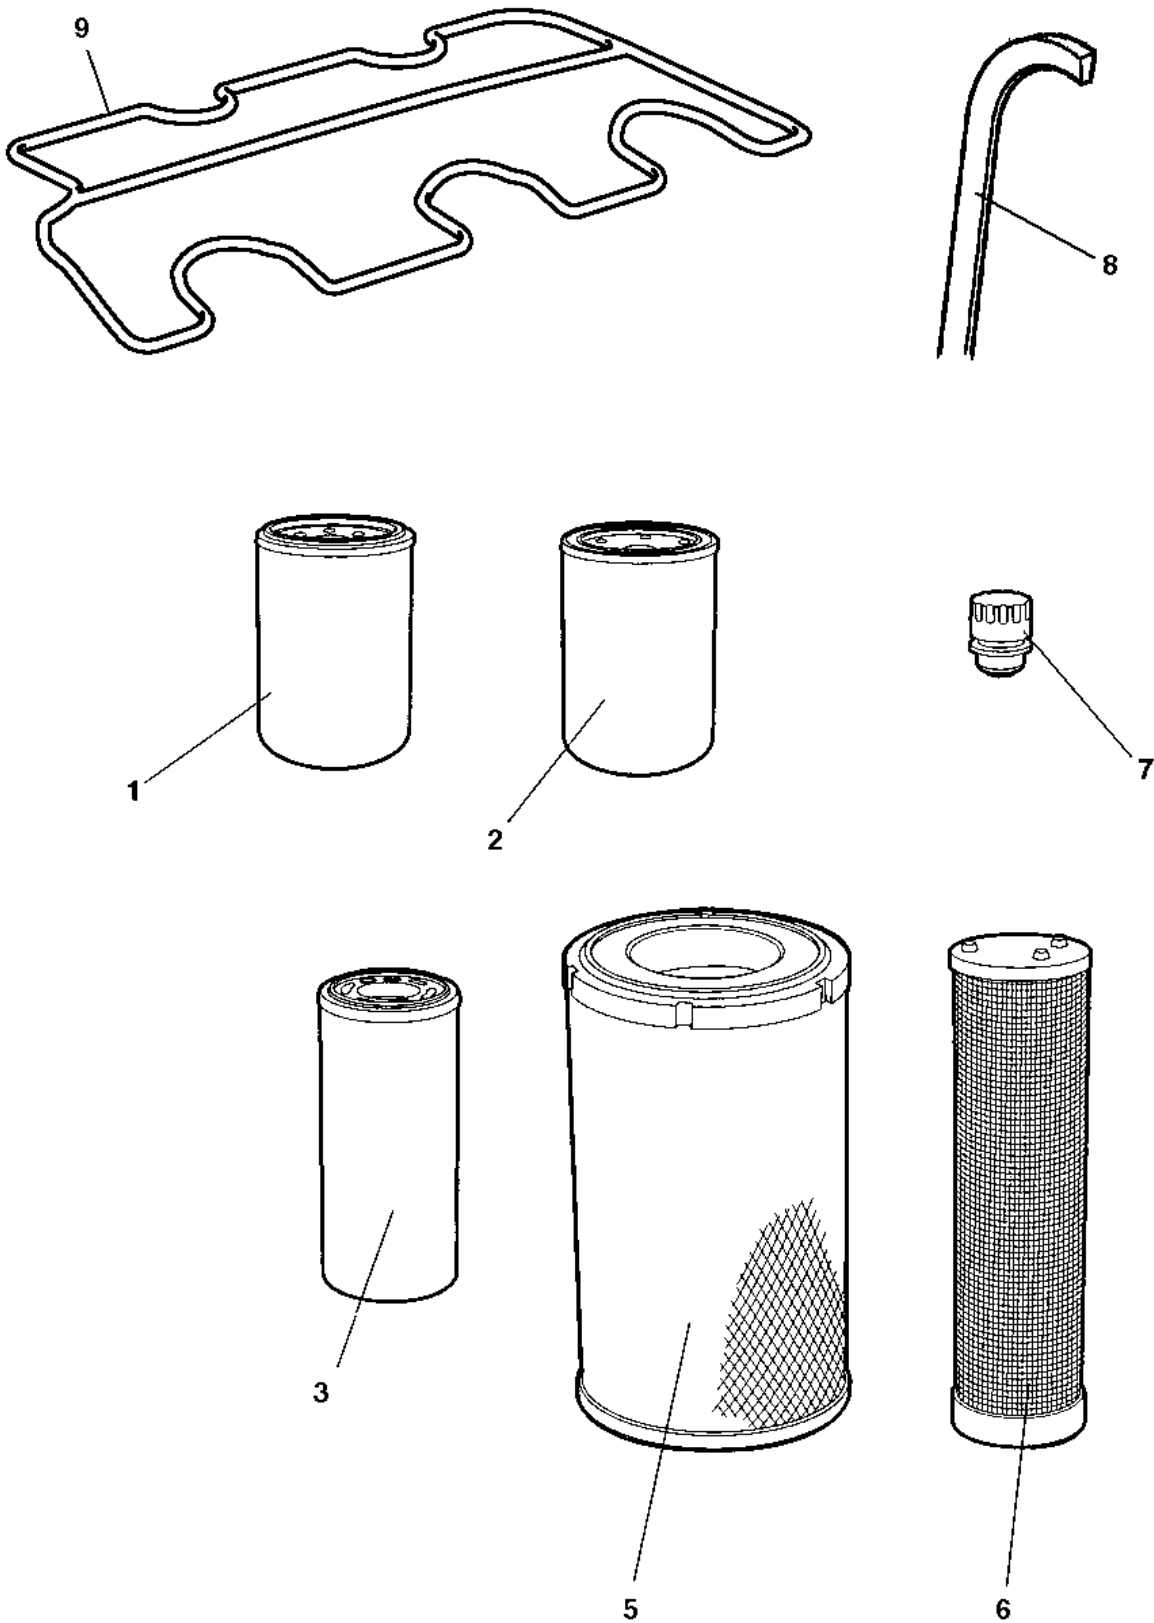

Service kits 4812161679 Service kit, 500h Plus

Refer to Parts Online for the most up to date information. The printed information might be outdated.

Fri Jan 05 14:22:30 UTC 2018

Item	Part No.	Name	Qty	L	SN INFO
0	4812161679	Service kit, 500h Plus	1		
1	4812160480	Engine oil filter element	1		
2	4812156263	Fuel filter element	1		
3	4812161671	Pre fuel filter element	1		
4	4812156260	V-belt	1		
5	4812161586	Air filter, main	1		
6	1615595300	Can Paroil Mission green 5 Liter/1.32 Gallon	2		
7	4812030096	Dynapac Roller Grease	1