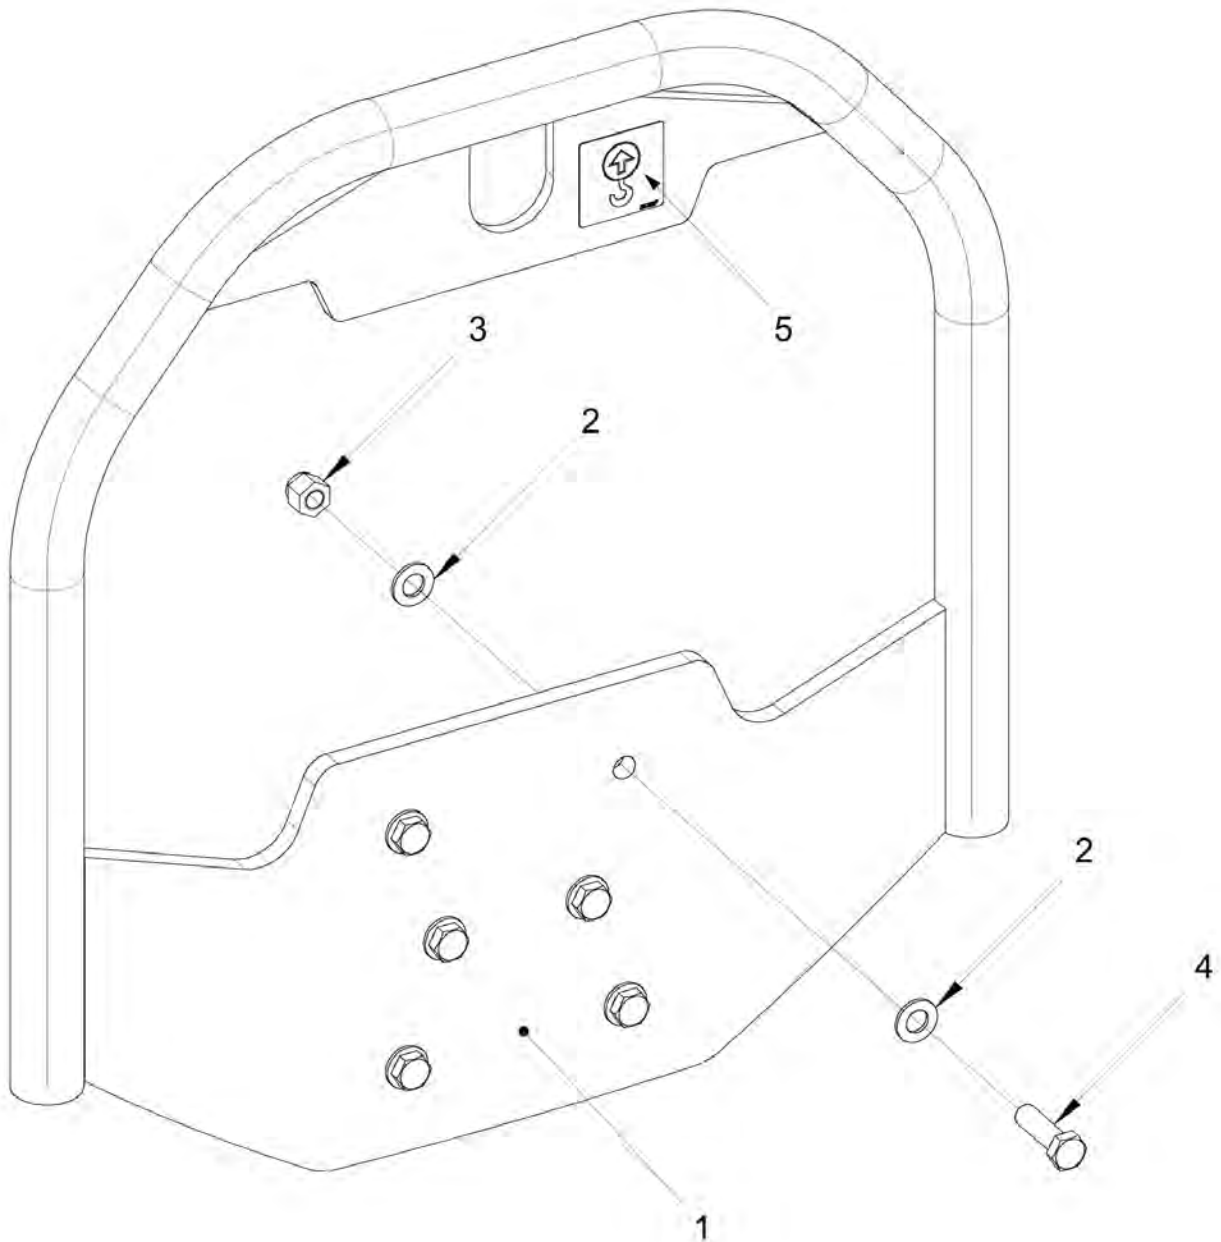

Drivers platform Single lifting point

Refer to Parts Online for the most up to date information. The printed information might be outdated.

Fri Jan 05 14:23:03 UTC 2018

Item	Part No.	Name	Qty	L	SN INFO
1	4812125521	Hand rail	1		
2	4700904231	Washer, 13x24x2 mm 300 HV	12		
3	4812110968	Lock nut	6		
4	4700947689	Hex. head screw M12	6		
5	4700357587	Label lifting point	1