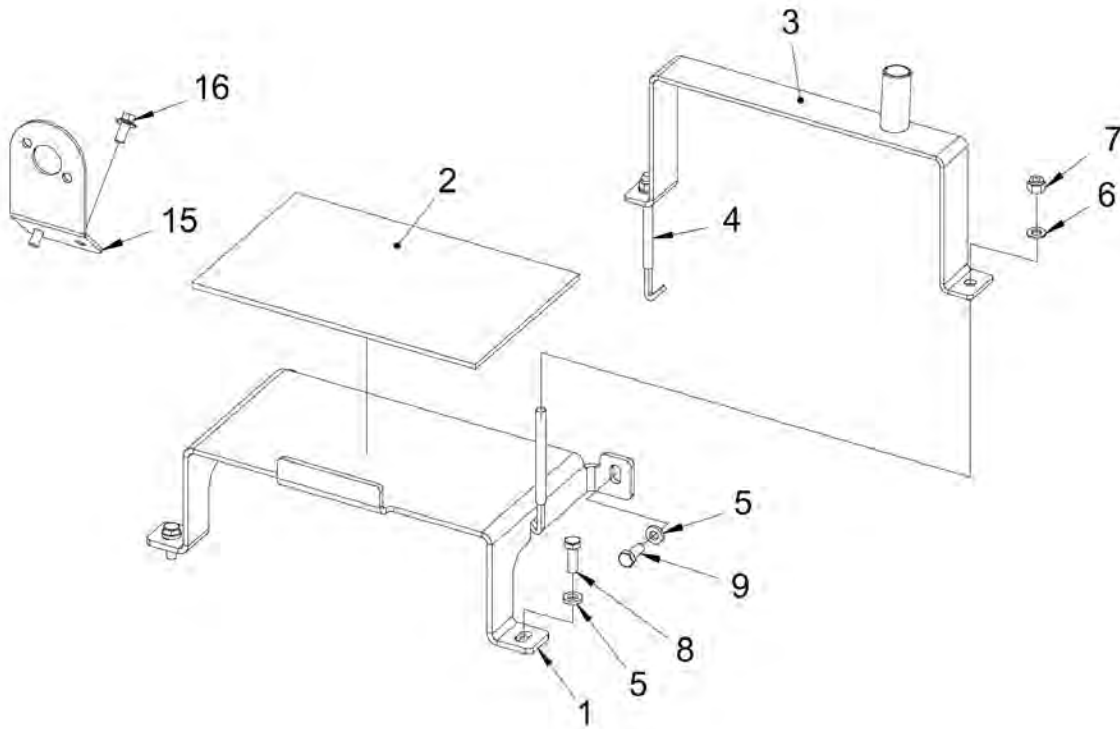

Engine room Battery holder

Item	Part No.	Name	Qty	L	SN INFO
1	4812126956	Bracket	1		
2	4812124988	Rubber cloth	1		
3	4812125704	Bracket	1		
4	4700379064	Screw, M8	2		
5	4700904556	Steel plain washer 8,4x16x3,0	3		
6	4700904229	Washer, 8.4x 6x1.5 mm 300HV	2		
7	4700586003	Lock nut M8	2		
8	4700500021	Screw, M8x25 mm 8.8 A2K	2		
9	4700500053	Screw, M8x20 mm 8.8 A2K	1		
15	4812126940	Bracket	1		
16	4700901832	Screw, M08x16, 8.8	2