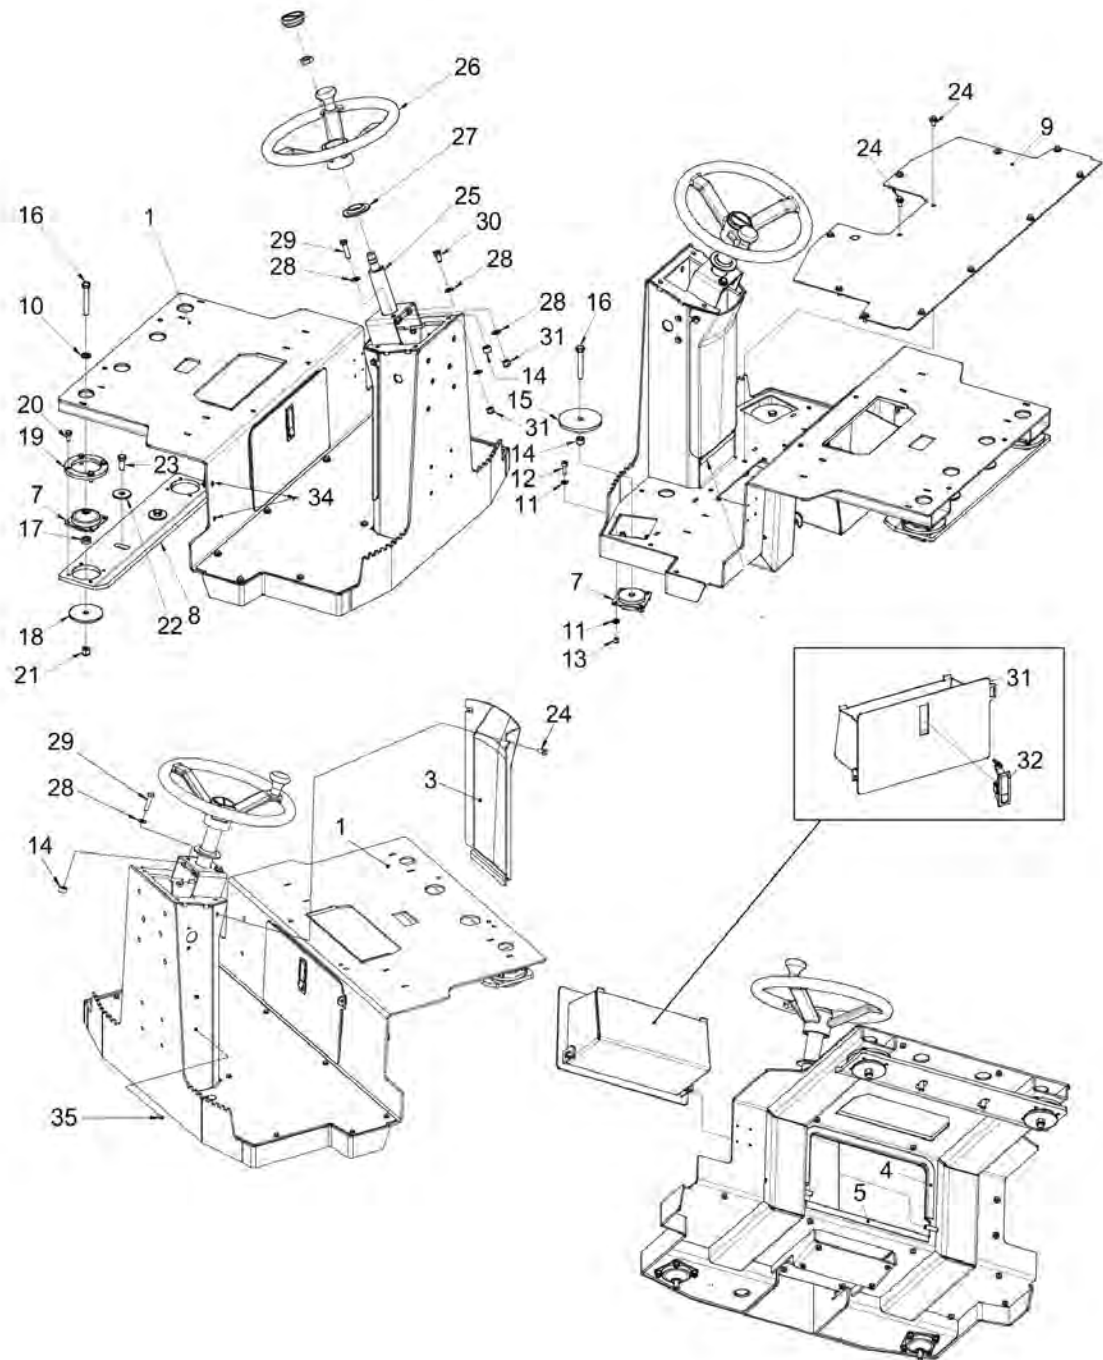

Drivers platform Platform

Refer to Parts Online for the most up to date information. The printed information might be outdated.

Fri Jan 05 14:23:02 UTC 2018

Item	Part No.	Name	Qty	L	SN INFO
1	4812126973	Platform	1		
3	4812125902	Front cover	1		
4	4700902379	Edge trim	0,6 M		
5	4700902379	Edge trim	0,36 M		
7	4700902797	Shock absorber	4		
8	4812125852	Bracket	1		
9	4812124793	Floor plate	1		
10	4700904231	Washer, 13x24x2 mm 300 HV	6		
11	4700904229	Washer, 8.4x 6x1.5 mm 300HV	16		
12	4700508019	Cylinder screw	8		
13	4700586003	Lock nut M8	8		
14	4700355869	Spacer sleeve	4		
15	4812125887	Washer	2		
16	4700500196	Screw M12-1,75x80 8.8	4		
17	4700902892	Washer	2		
18	4700358232	Washer	2		
19	4812125886	Backup ring	2		
20	4700500053	Screw, M8x20 mm 8.8 A2K	8		
21	4700586019	Lock nut	2		
22	4700791165	Washer, 13 x 45 x 4 mm, 0.51 x 1.77 x 0.16 A2K	2		
23	4700500046	Hex. head screw M12x030H	2		
24	4700902989	Hexagon screw with flange M6x12	12		
25	4700902123	Steering column	1		
26	4700372964	Steering wheel	1		
27	4700928830	Rubber part	1		
28	4700904230	Plain washer 10.5x22x2 mm	4		
29	4700500240	Hex. screw	2		
30	4700500048	Screw, M10x20 mm 8.8 A3K	2		
31	4812125851	Box	1		
32	4812125915	Lock	1		
33	4700901832	Screw, M08x16, 8.8	2		
34	4700926215	Protective plug	2		
35	4700904206	Screw, M6x16 mm	2