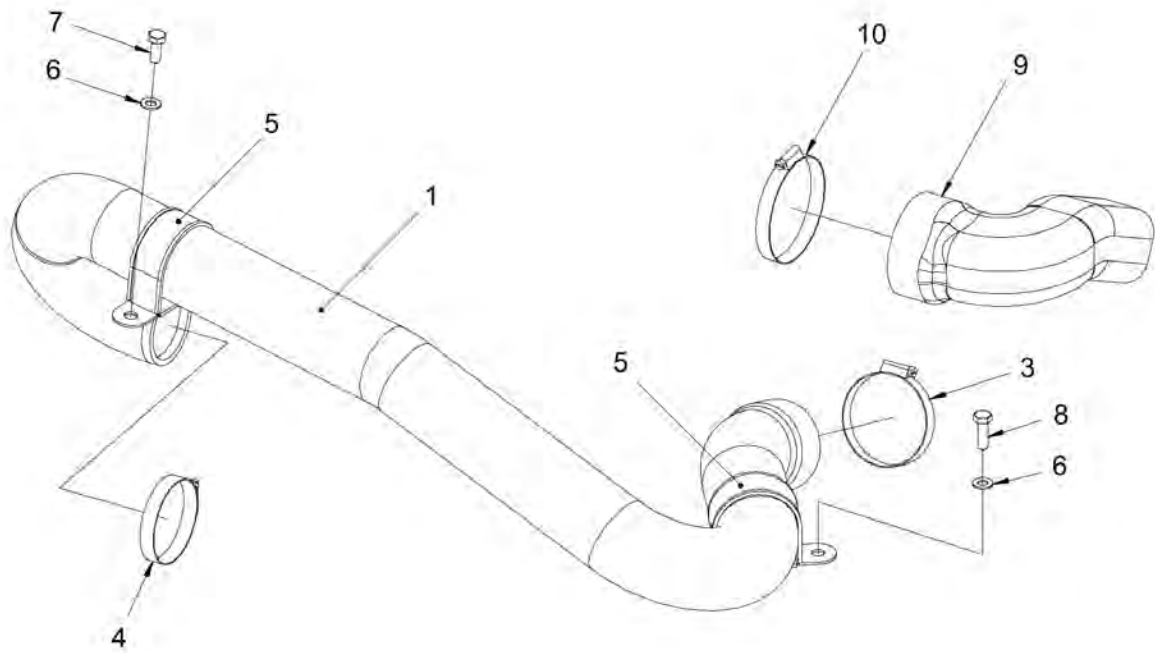

**Engine room** Air hose

Item	Part No.	Name	Qty	L	SN INFO
1	4812125518	Air hose	1		
3	4700313023	Hose clamp	1		
4	4700313023	Hose clamp	1		
5	4700903703	Clamp	2		
6	4700904229	Washer, 8.4x 6x1.5 mm 300HV	2		
7	4700500053	Screw, M8x20 mm 8.8 A2K	1		
8	4700500021	Screw, M8x25 mm 8.8 A2K	1		
9	4812126945	Air hose	1		
10	4700313038	Hose clamp	1		