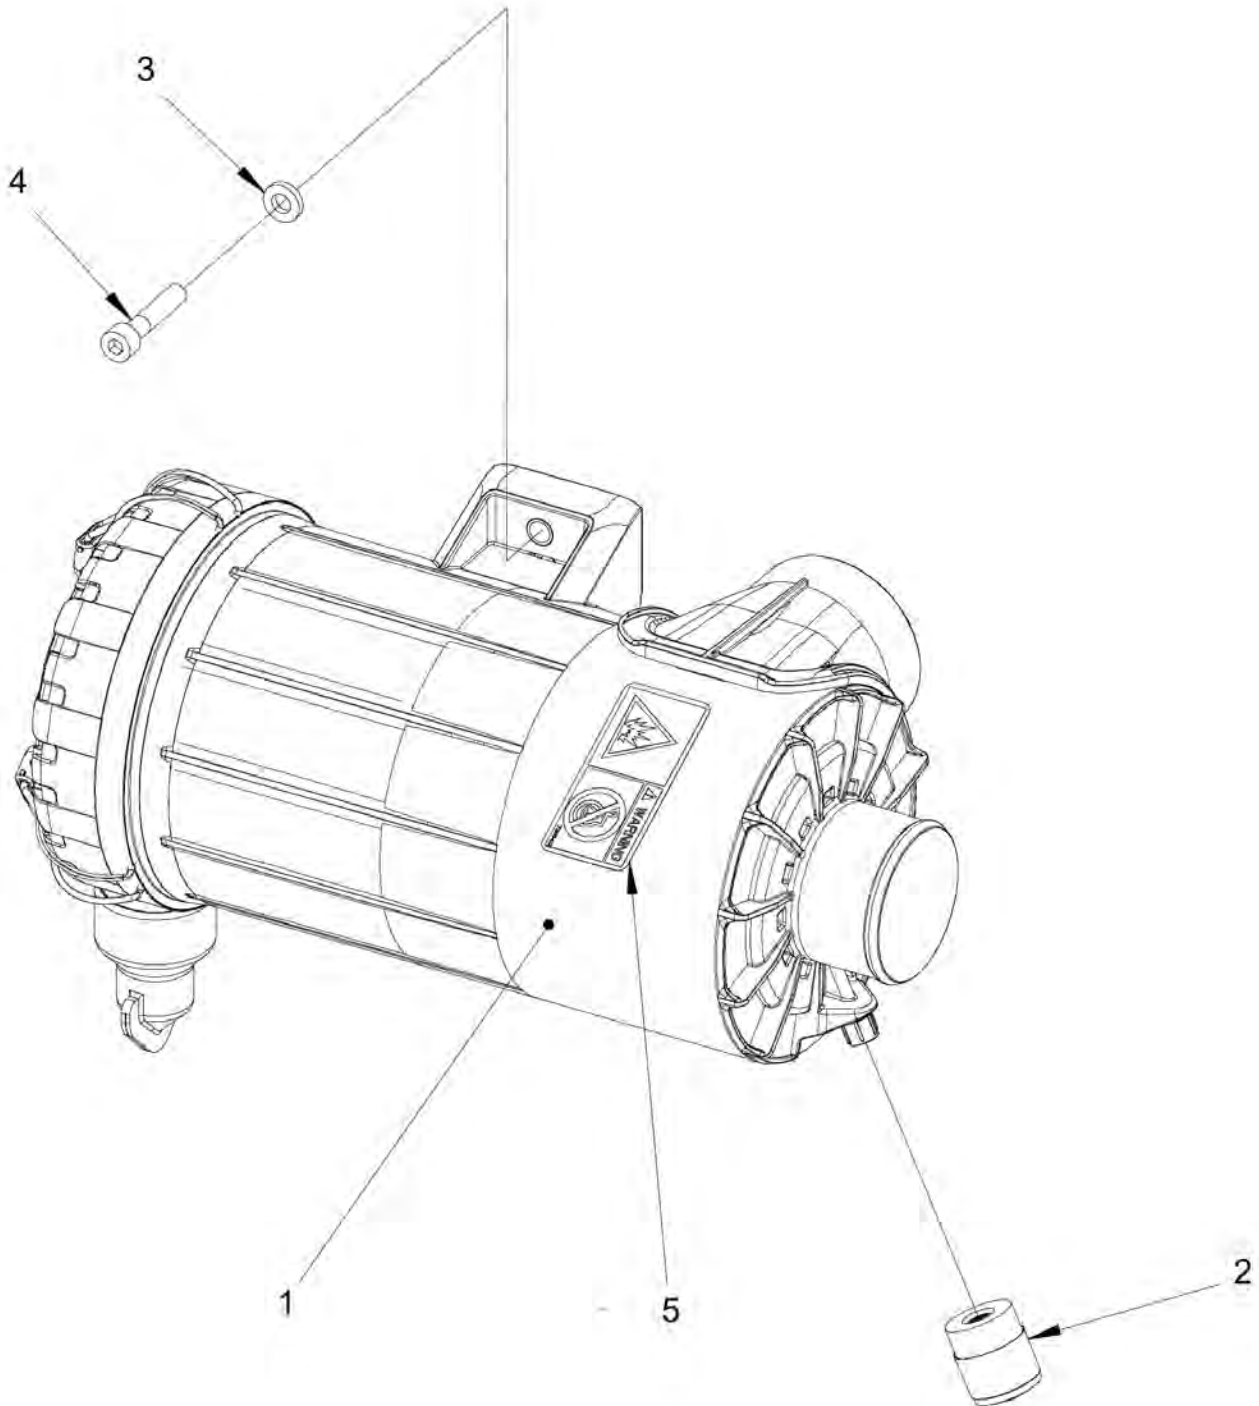

Engine room Air cleaner

Refer to Parts Online for the most up to date information. The printed information might be outdated.

Fri Jan 05 14:22:39 UTC 2018

Item	Part No.	Name	Qty	L	SN INFO
1	4812125527	Air filter	1		
1	4812161586	Air filter, main	1		
1	4812161587	Air filter element, Safety	1		
2	4700499497	Indicator	1		
3	4700904556	Steel plain washer 8,4x16x3,0	2		
4	4700508056	Screw M8x40	2		
5	4700791642	Decal "WARNING" Use of starting fluid prohib.	1