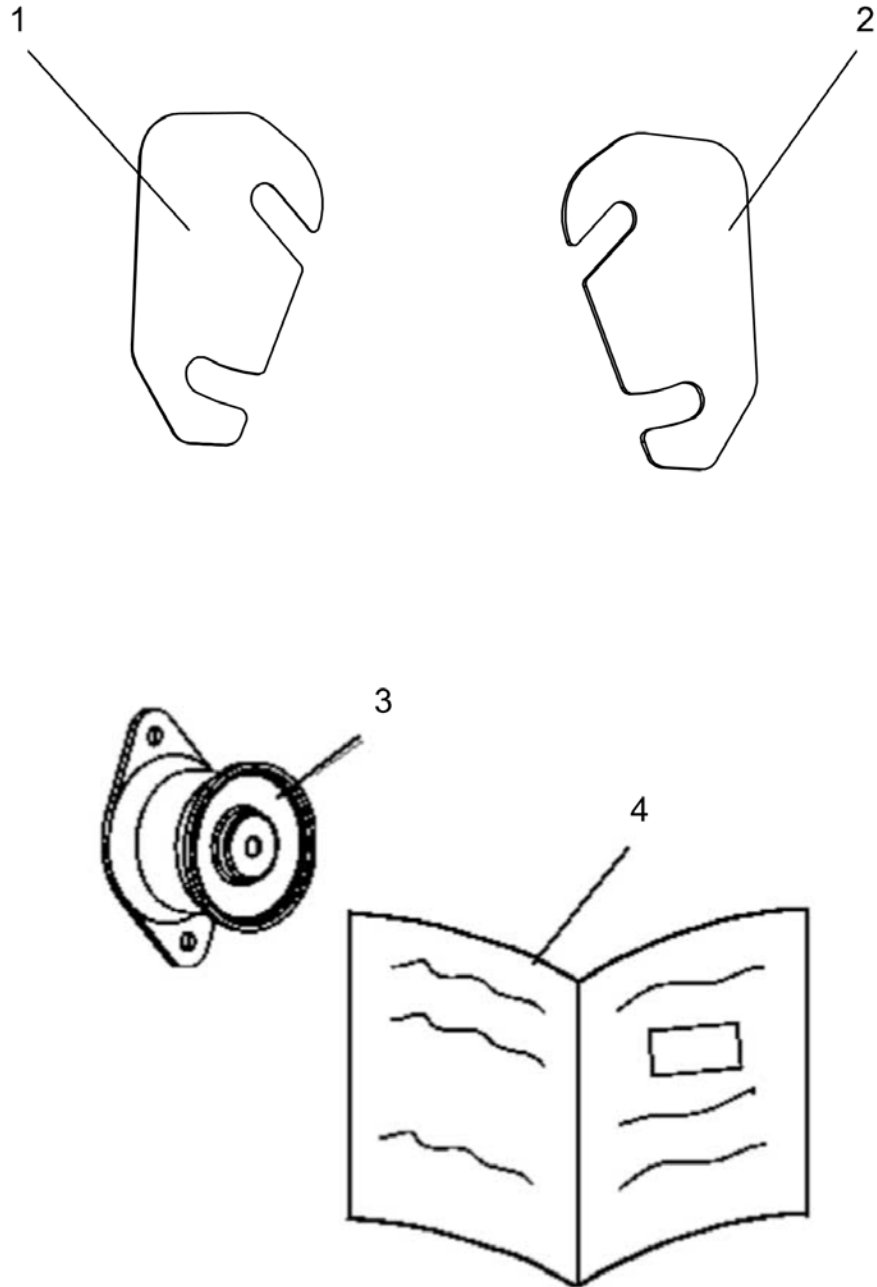

Repair kits 4812162273 Shock absorber kit, drum

Item	Part No.	Name	Qty	L	SN INFO
0	4812162273	Shock absorber kit, drum			
1	4812126093	Shim	4		
2	4812126094	Shim	4		
3	4700391984	Shock absorber	16		
4	4812156170	Instructions	1