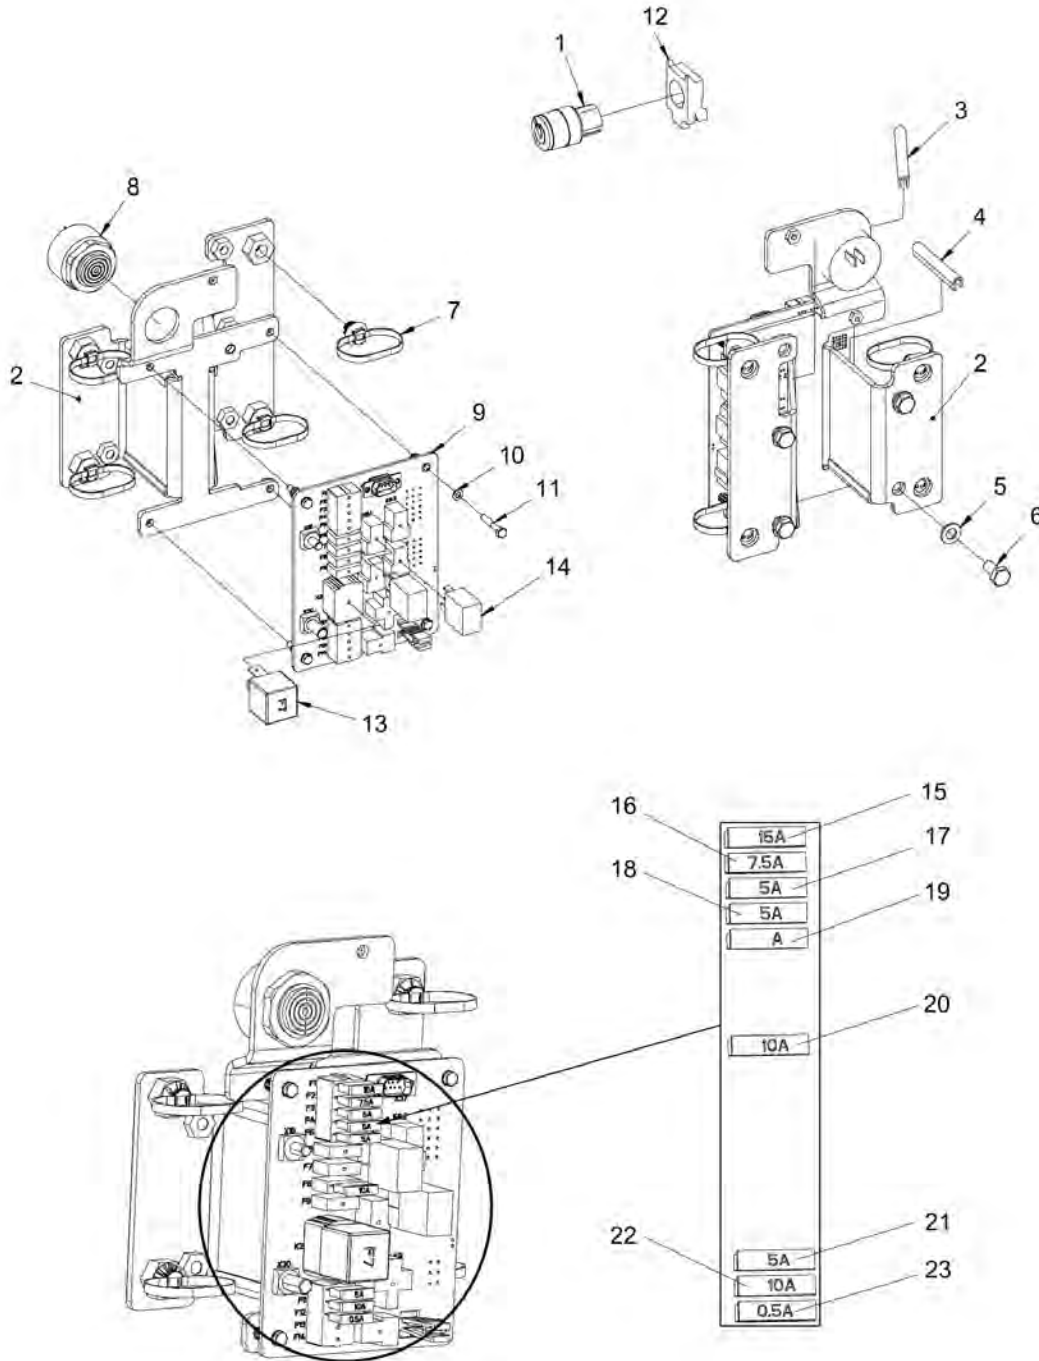

Electrical equipment Circuit board and fuses

Refer to Parts Online for the most up to date information. The printed information might be outdated.

Fri Jan 05 14:22:56 UTC 2018

Item	Part No.	Name	Qty	L	SN INFO
1	4811000333	Ignition switch	1		
1.1	4700940451	Ignition key	1		
2	4812126033	Bracket	1		
3	4700202028	Edge trim	0,07 3 M		
4	4700202028	Edge trim	0,05 9 M		
5	4700904229	Washer, 8.4x 6x1.5 mm 300HV	4		
6	4700500019	Hexagon screw	4		
7	4700792602	Cable tie with holder	4		
8	4700385599	Buzzer	1		
9	4812126176	Circuit board	1		
10	4700904698	Plain washer	4		
11	4700904312	Screw	4		
12	4700791733	Fixing collar	1		
13	4812126108	Relay	1		
14	4700381390	Relay	2		
15	4700901228	Fuse, 15A Blue	1		
16	4700901226	Fuse 7.5A Brown	1		
17	4700901225	Fuse 5A Tan	1		
18	4700901225	Fuse 5A Tan	1		
19	4700901224	Fuse, 3A Violet	1		
19	4700901225	Fuse 5A Tan	1		
20	4700901227	Fuse 10A Red	1		
21	4700901225	Fuse 5A Tan	1		
22	4700901227	Fuse 10A Red	1		
23	4812127367	Fuse 0,5A	1		

Comments for Page: Circuit board and fuses

A) D1703

B) D1803