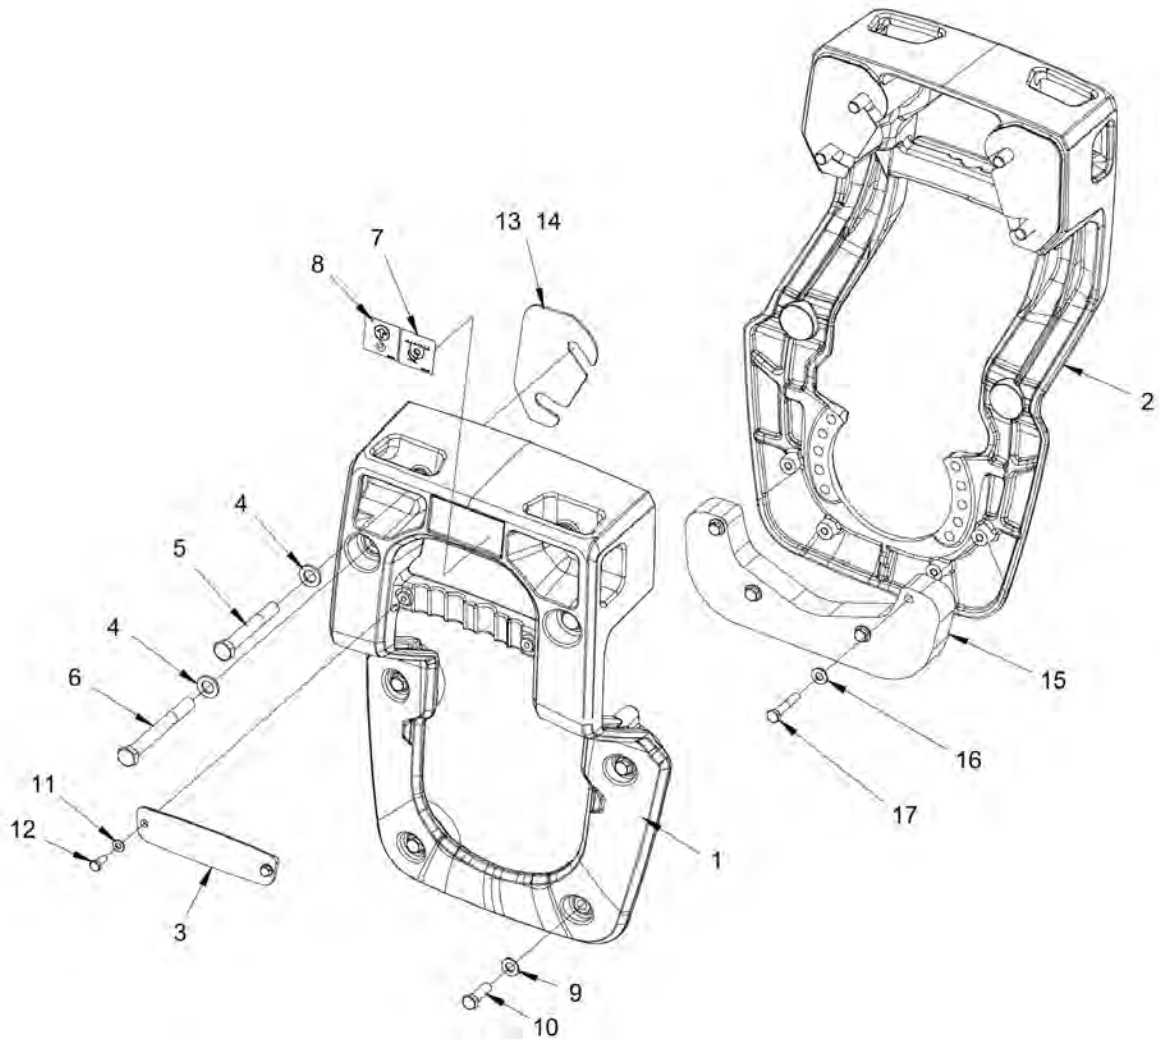

Frame Forks, rear

Refer to Parts Online for the most up to date information. The printed information might be outdated.

Fri Jan 05 14:22:34 UTC 2018

Item	Part No.	Name	Qty	L	SN INFO
1	4812125806	Fork	1		
2	4812125816	Fork	1		
3	4812125471	Cover plate	2		
4	4700904232	Steel plain washer	8		
5	4700500142	Screw	4		
6	4700500164	Screw M16-2,0x150 8,8	4		
7	4700382751	Decal "SECURING POINT/TIE DOWN"	2		
8	4700357587	Label lifting point	2		
9	4700904231	Washer, 13x24x2 mm 300 HV	4		
10	4700947689	Hex. head screw M12	4		
11	4700904229	Washer, 8.4x 6x1.5 mm 300HV	4		
12	4700500053	Screw, M8x20 mm 8.8 A2K	4		
13	4812126093	Shim	N		
14	4812126094	Shim	N		
15	4812127737	Weight	1		
16	4700904230	Plain washer 10.5x22x2 mm	4		
17	4700500032	Screw M10 x 55	4