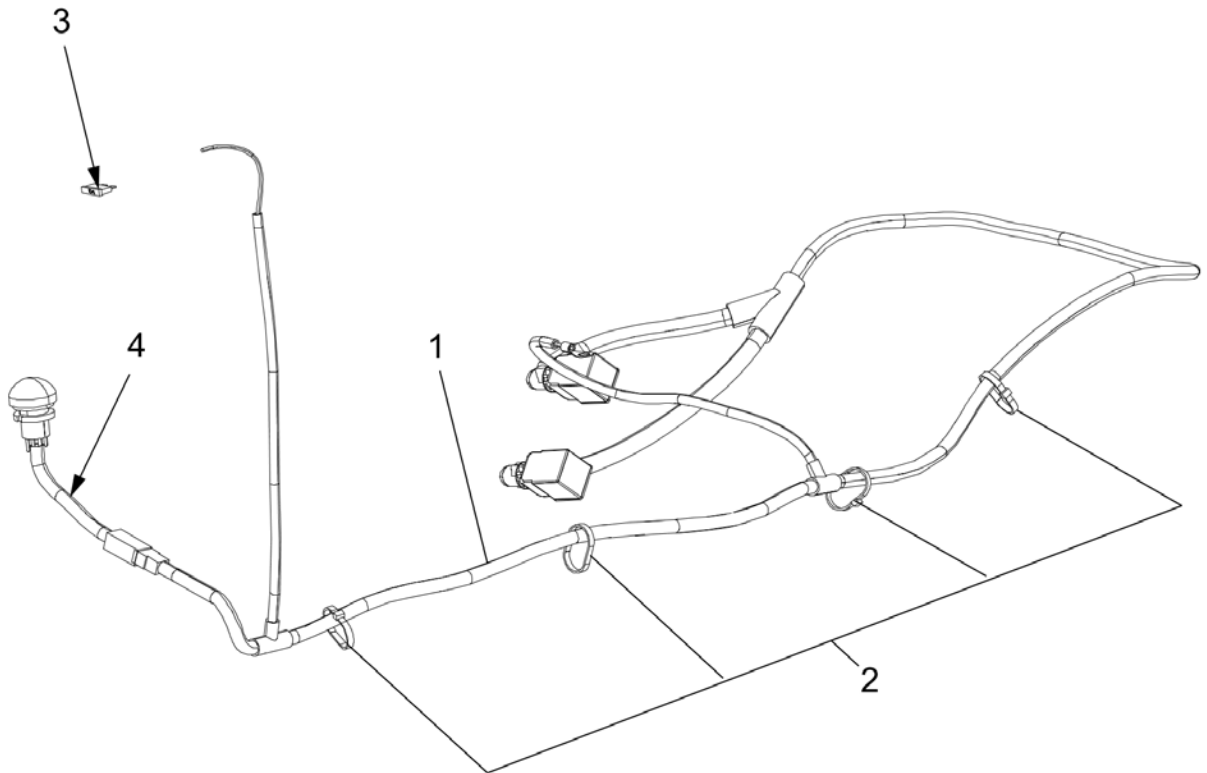

Electrical equipment Cable harness - Flow divider

Item	Part No.	Name	Qty	L	SN INFO
1	4812125881	Cable harness	1		
2	4700313041	Cable ties, L=200 mm	4		
3	4700901227	Fuse 10A Red	1		
4	4812127015	Cable harness	1