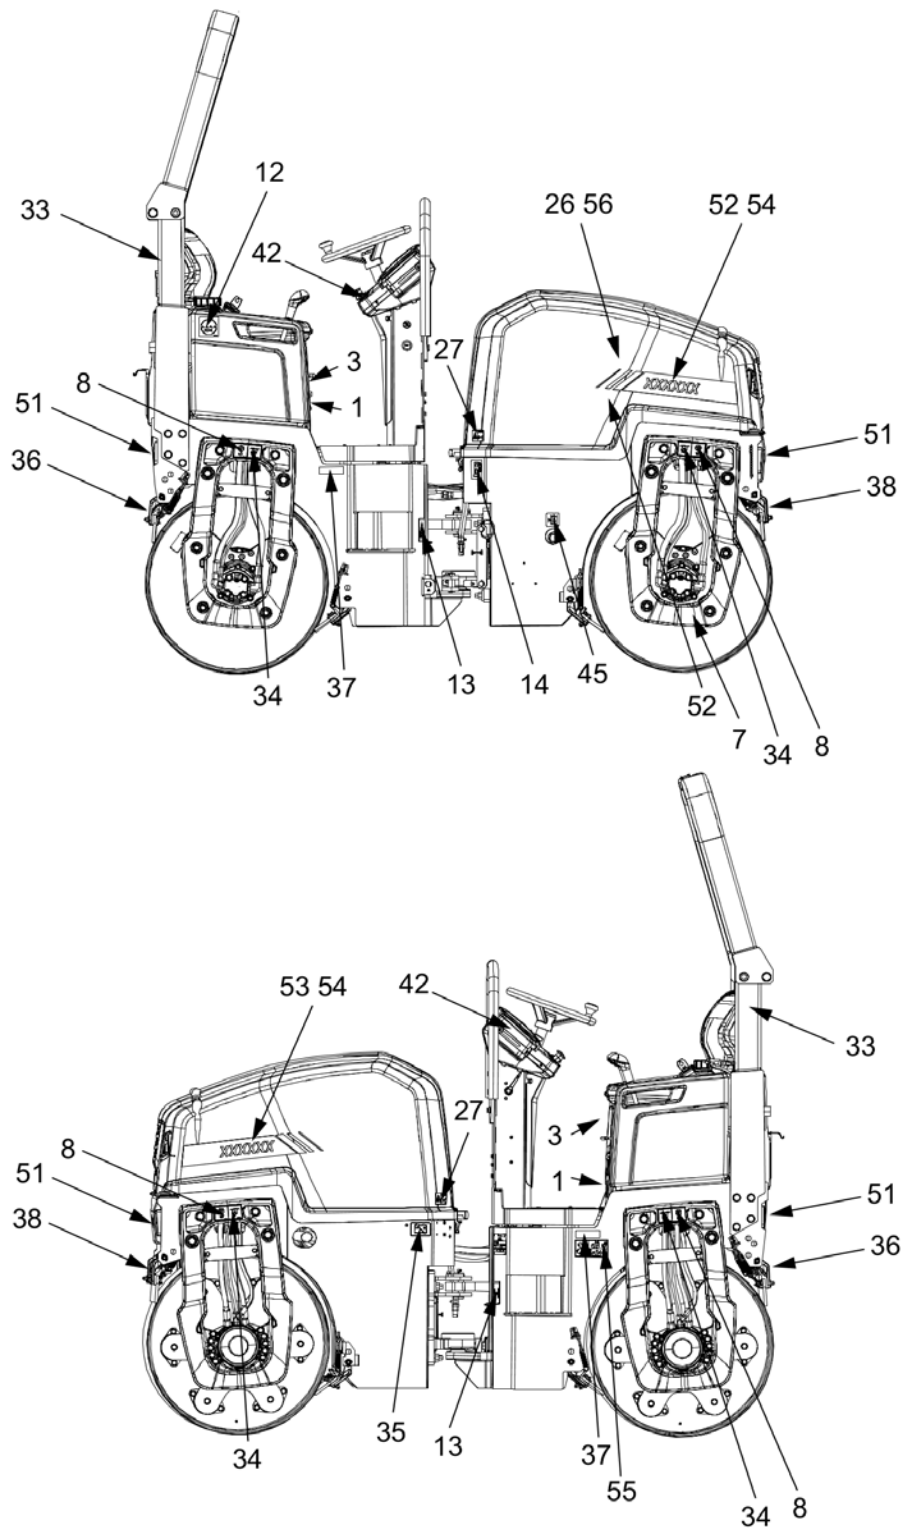

Decals Decals

Refer to Parts Online for the most up to date information. The printed information might be outdated.

Fri Jan 05 14:23:11 UTC 2018

Item	Part No.	Name	Qty	L	SN INFO
1	4700903459	Decal "SAFETY"	1		
3	4700903425	Safety decal "READ SAFETY INSTRUCTIONS"	1		
7	4700904083	Safety decal	1		
8	4700357587	Label lifting point	4		
12	4700991657	Decal "WATER"	1		
13	4700903422	Safety decal "CRUSH AREA"	2		
14	4700991658	Decal "FUEL"	1		
26	4700903423	Safety label, Rotating engine components	1		
27	4700903424	Safety label, hot surfaces	2		
28	4700272372	Decal "HYDRAULIC OIL"	1		
33	4700908229	Safety decal	2		
34	4700382751	Decal "SECURING POINT/TIE DOWN"	4		
35	4700904835	Decal "BATTERY POWER"	1		
36	4700377742	Reflector, red	2		
37	4700377744	Reflector, yellow	2		
38	4700377743	Reflector, white	2		
40	4700791274	Decal "Sound power level" 104 dB	1		
42	4811000128	Contrast plate, yellow	1		
45	4700272373	Label, hydraulic oil level	1		
51	4812127714	Decal "FAYAT DYNAPAC", 350-WH	2		
52	4812127729	Decal "GRAPHIC ELEMENT"Right	1		
53	4812127728	Decal "GRAPHIC ELEMENT" Left	1		
54	4812127830	Decal "MODEL CODE" CC1200	2		
55	4812125363	Safety decal "RISK OF CRUSHING"	1		
56	4812161669	Service kit decal (D1703)	1		
56	4812161670	Service kit decal (D1803)	1