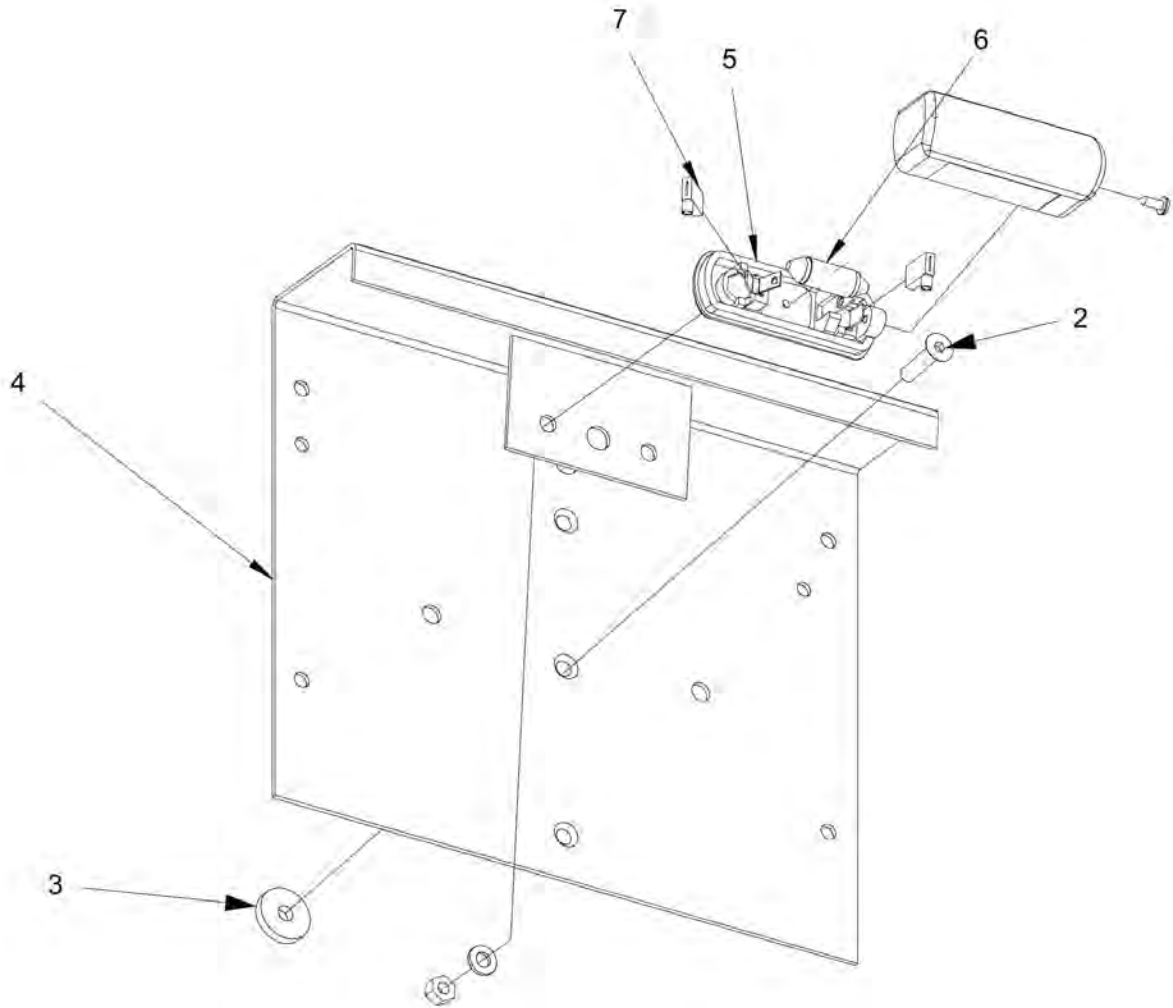

Electrical equipment Registration plate light

Refer to Parts Online for the most up to date information. The printed information might be outdated.

Fri Jan 05 14:23:02 UTC 2018

Item	Part No.	Name	Qty	L	SN INFO
2	4700928784	Screw	2		
3	4700904735	Steel plain washer	2		
4	4700355797	Licence plate holder	1		
5	4700929455	Licence plate light	1		
6	4700985013	Bulb 12V,5W	1		
7	4700792035	Push-on terminal	2