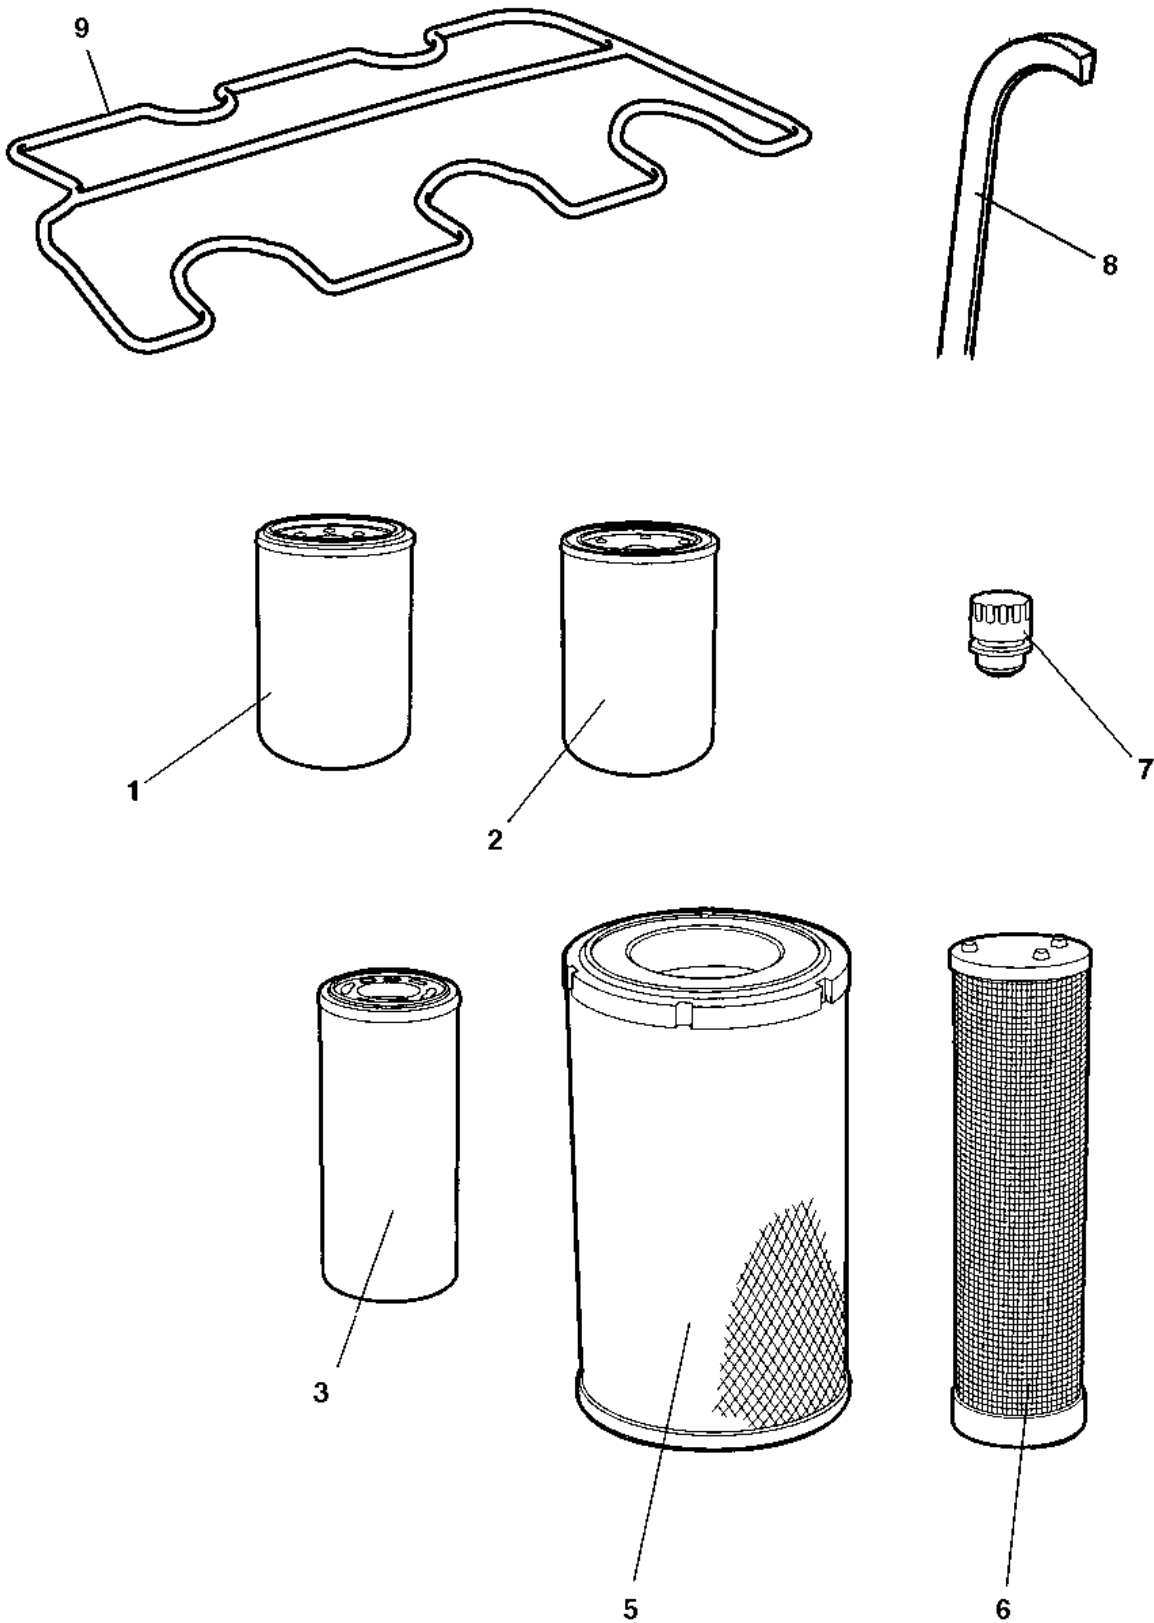

Service kits 4812161680 Service kit, 1000h

Refer to Parts Online for the most up to date information. The printed information might be outdated.

Fri Jan 05 14:22:30 UTC 2018

Item	Part No.	Name	Qty	L	SN INFO
0	4812161680	Service kit, 1000h	1		
1	4812160480	Engine oil filter element	1		
2	4812156263	Fuel filter element	1		
3	4812156264	Pre-fuel filter element	1		
4	4812156260	V-belt	1		
5	4812113328	Hydraulic oil filter element	1		
6	4812161586	Air filter, main	1		
7	4812161587	Air filter element, Safety	1		
8	4812156261	Valve cover gasket	1		
9	4700357138	Ventilating filter	1