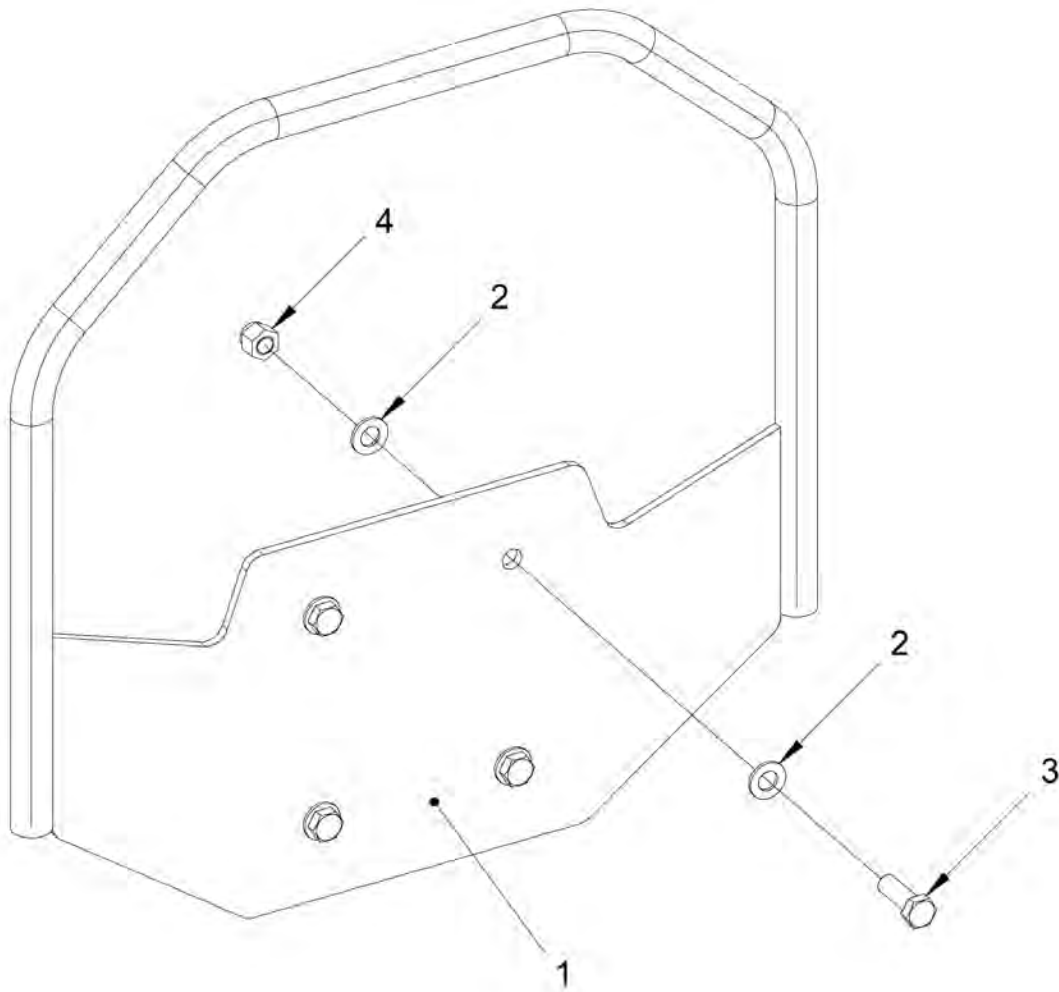

Drivers platform Hand rail

Item	Part No.	Name	Qty	L	SN INFO
1	4812125631	Hand rail	1		
2	4700904231	Washer, 13x24x2 mm 300 HV	8		
3	4700947689	Hex. head screw M12	4		
4	4812110968	Lock nut	4