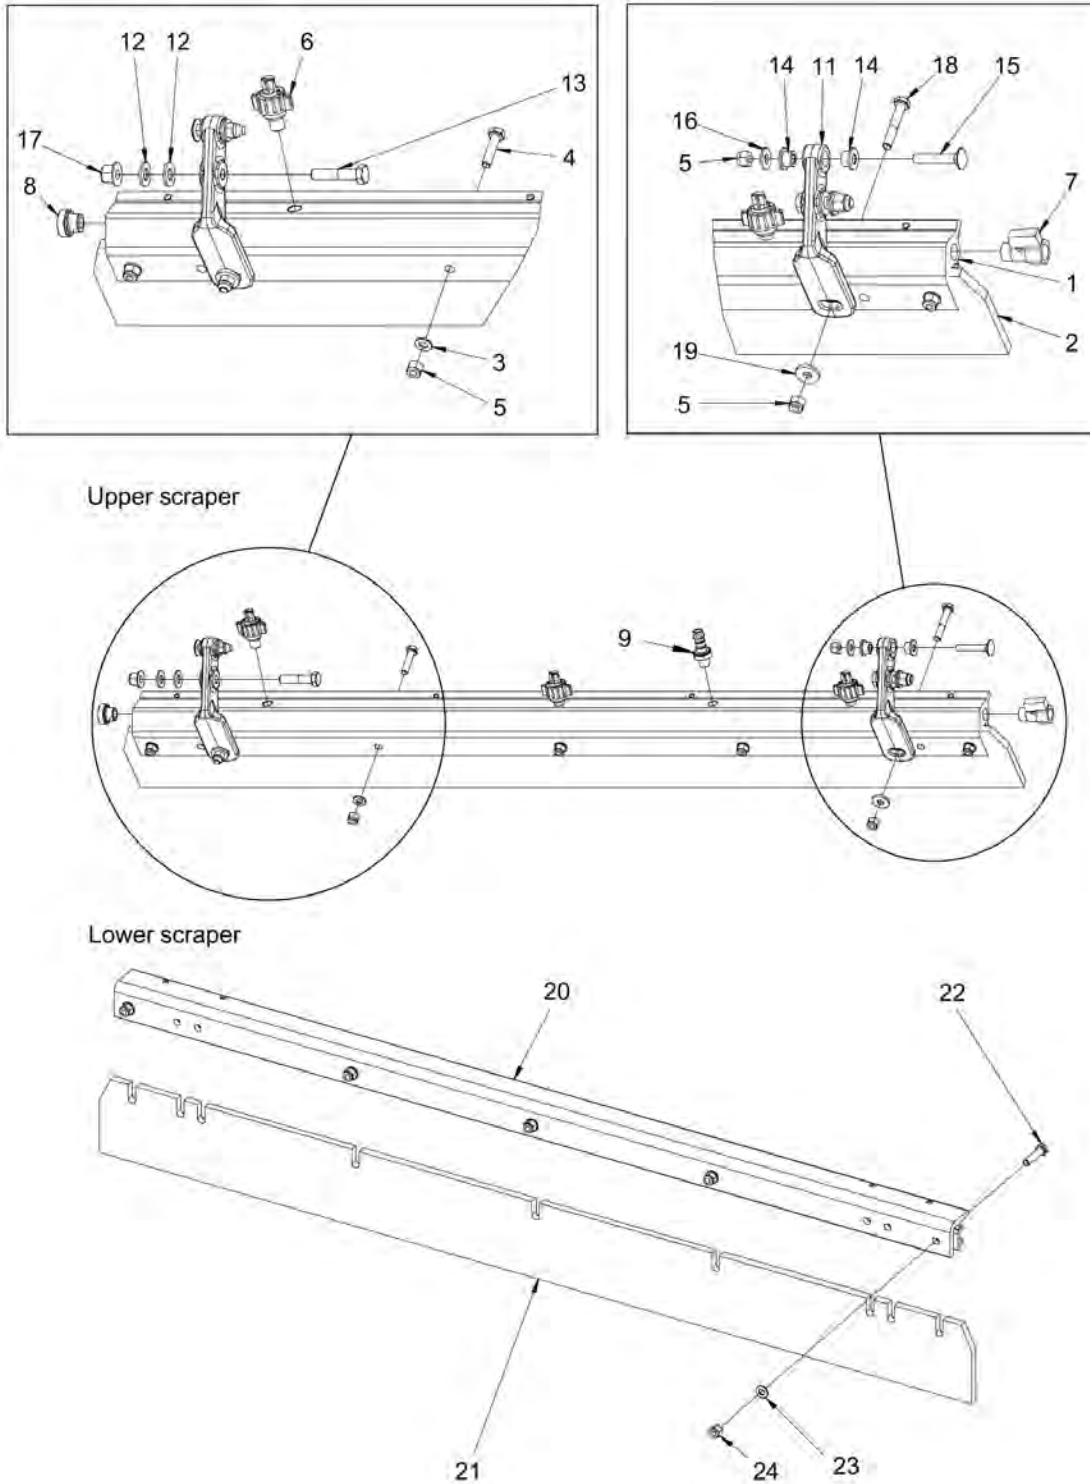

Frame Scraper, fixed

Refer to Parts Online for the most up to date information. The printed information might be outdated.

Fri Jan 05 14:22:34 UTC 2018

Item	Part No.	Name	Qty	L	SN INFO
1	4812125418	Sprinkler pipe	1		
2	4812125422	Scraper blade	1		
3	4700904229	Washer, 8.4x 6x1.5 mm 300HV	5		
4	4700500230	Hex. screw	5		
5	4700586003	Lock nut M8	13		
6	4812124321	Spraying nozzle, cpl	3		
7	4700233215	Ball valve	1		
8	4700792072	End plug	1		
9	4700901432	Hose connection	1		
11	4812121858	Bracket	4		
12	4700791938	Washer	8		
13	4700500105	Hex. screw	4		
14	4700791939	Bushing	8		
15	4700791775	Bolt	4		
16	4700791304	Steel plain washer	4		
17	4700902287	Nut, M10	4		
18	4700500025	Screw, M8x50 mm 8.8 A2K	4		
19	4700904640	Washer, 8.4x22x3 mm 300HV	4		
20	4812125424	Sprinkler pipe	1		
21	4812125422	Scraper blade	1		
22	4700500230	Hex. screw	5		
23	4700904229	Washer, 8.4x 6x1.5 mm 300HV	5		
24	4700586003	Lock nut M8	5