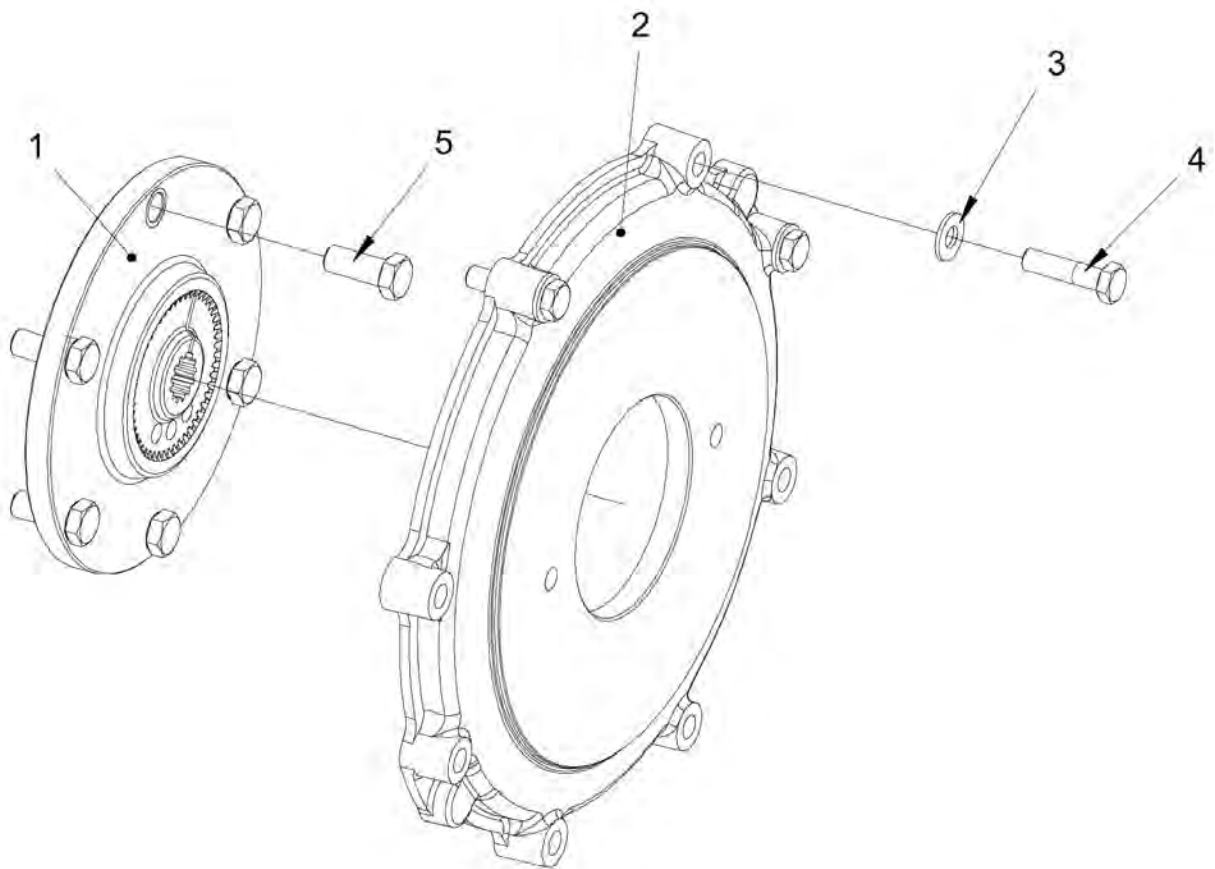

Engine room Coupling

Item	Part No.	Name	Qty	L	SN INFO
1	4812120689	Clutch	1		
2	4812125668	Bracket	1		
3	4700904230	Plain washer 10.5x22x2 mm	3		
4	4811000285	Screw	3		
5	4700500046	Hex. head screw M12x030H	6