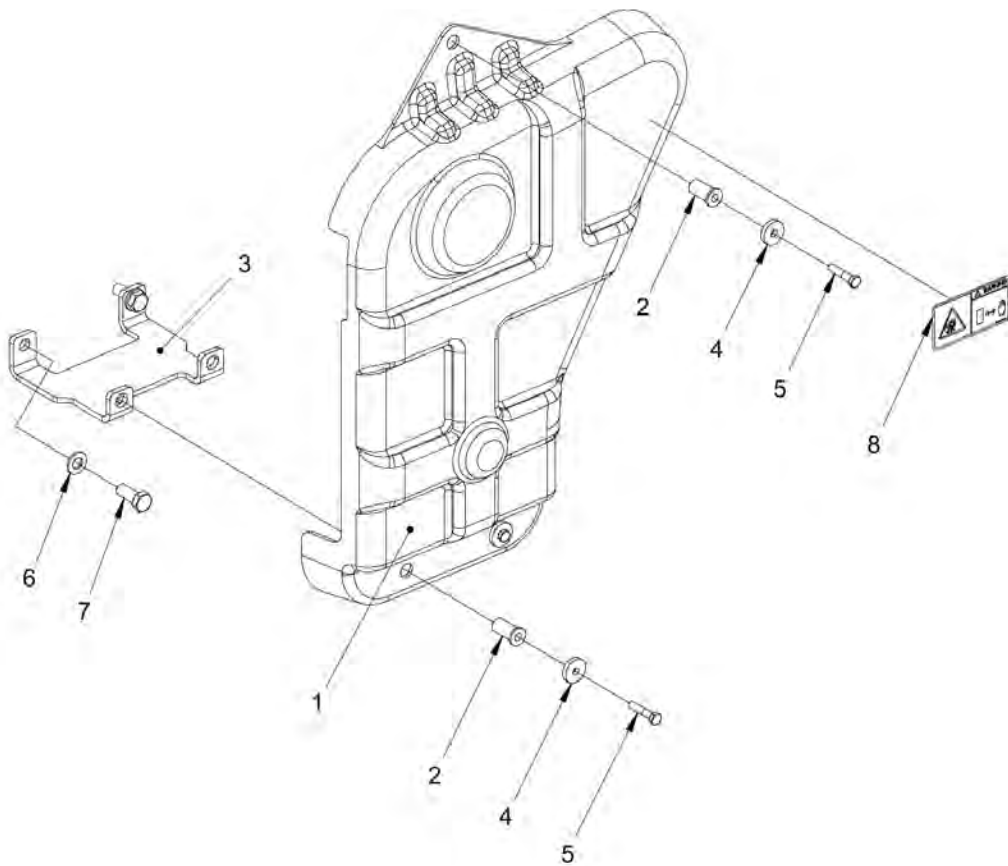

Engine room Belt guard

Refer to Parts Online for the most up to date information. The printed information might be outdated.

Fri Jan 05 14:22:44 UTC 2018

Item	Part No.	Name	Qty	L	SN INFO
1	4812125400	Belt guard	1		
2	4812125875	Nut	3		
3	4812125446	Bracket	1		
4	4700904735	Steel plain washer	3		
5	4700500015	Hex. screw	3		
6	4812122654	Steel plain washer	2		
7	0147195903	Screw DIN961	2		
8	4700903423	Safety label, Rotating engine components	1