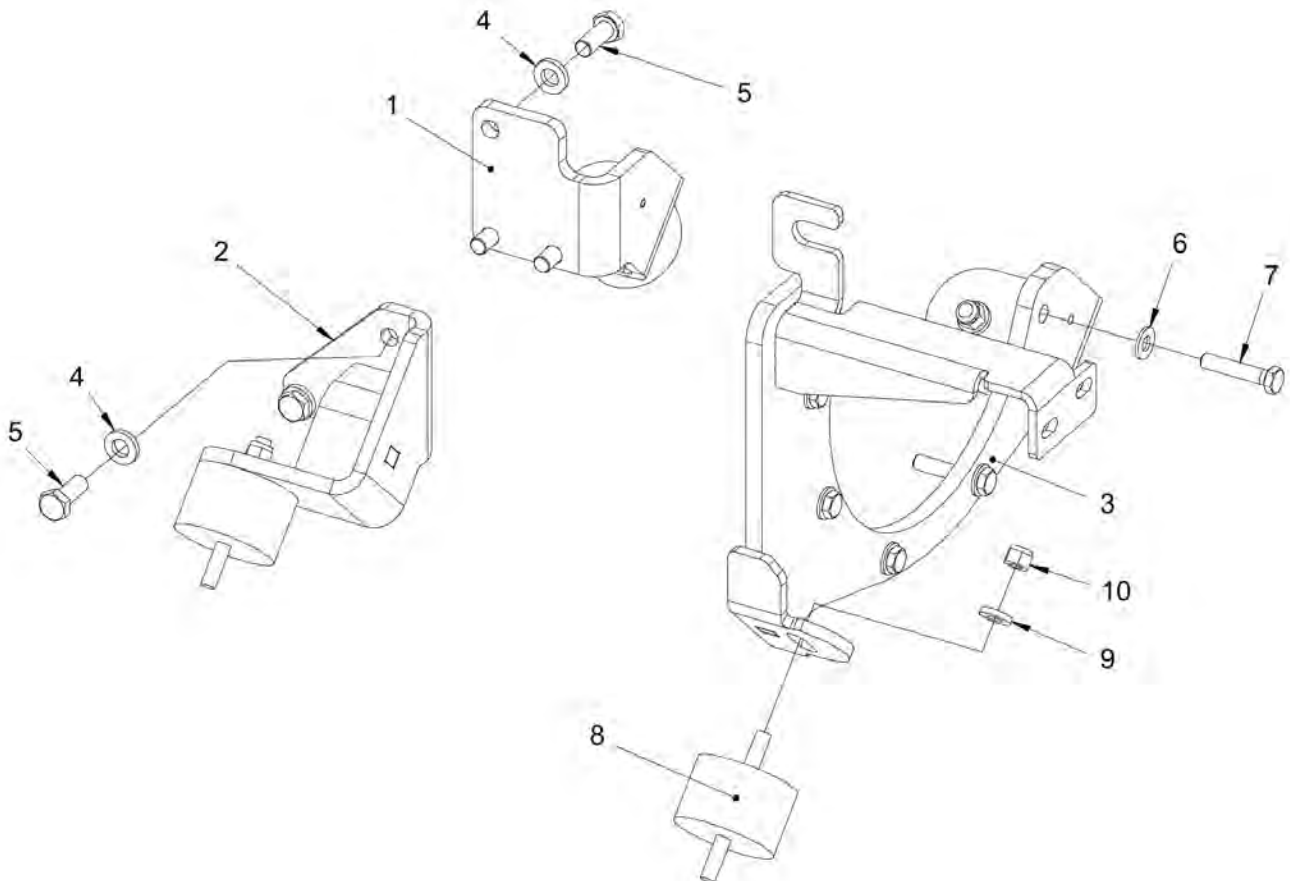

Engine room Bracket

Item	Part No.	Name	Qty	L	SN INFO
1	4812125384	Bracket	1		
2	4812127327	Bracket	1		
3	4812125386	Bracket	1		
4	4700904703	Plain washer 13x24x4 mm	6		
5	4700792250	Screw	6		
6	4700904230	Plain washer 10.5x22x2 mm	5		
7	4812125507	Hexagon head screw	5		
8	4812125630	Shock absorber	4		
9	4700904557	Washer, 10.5x22x4 mm 300 HV	4		
10	4700586018	Lock nut M10	4