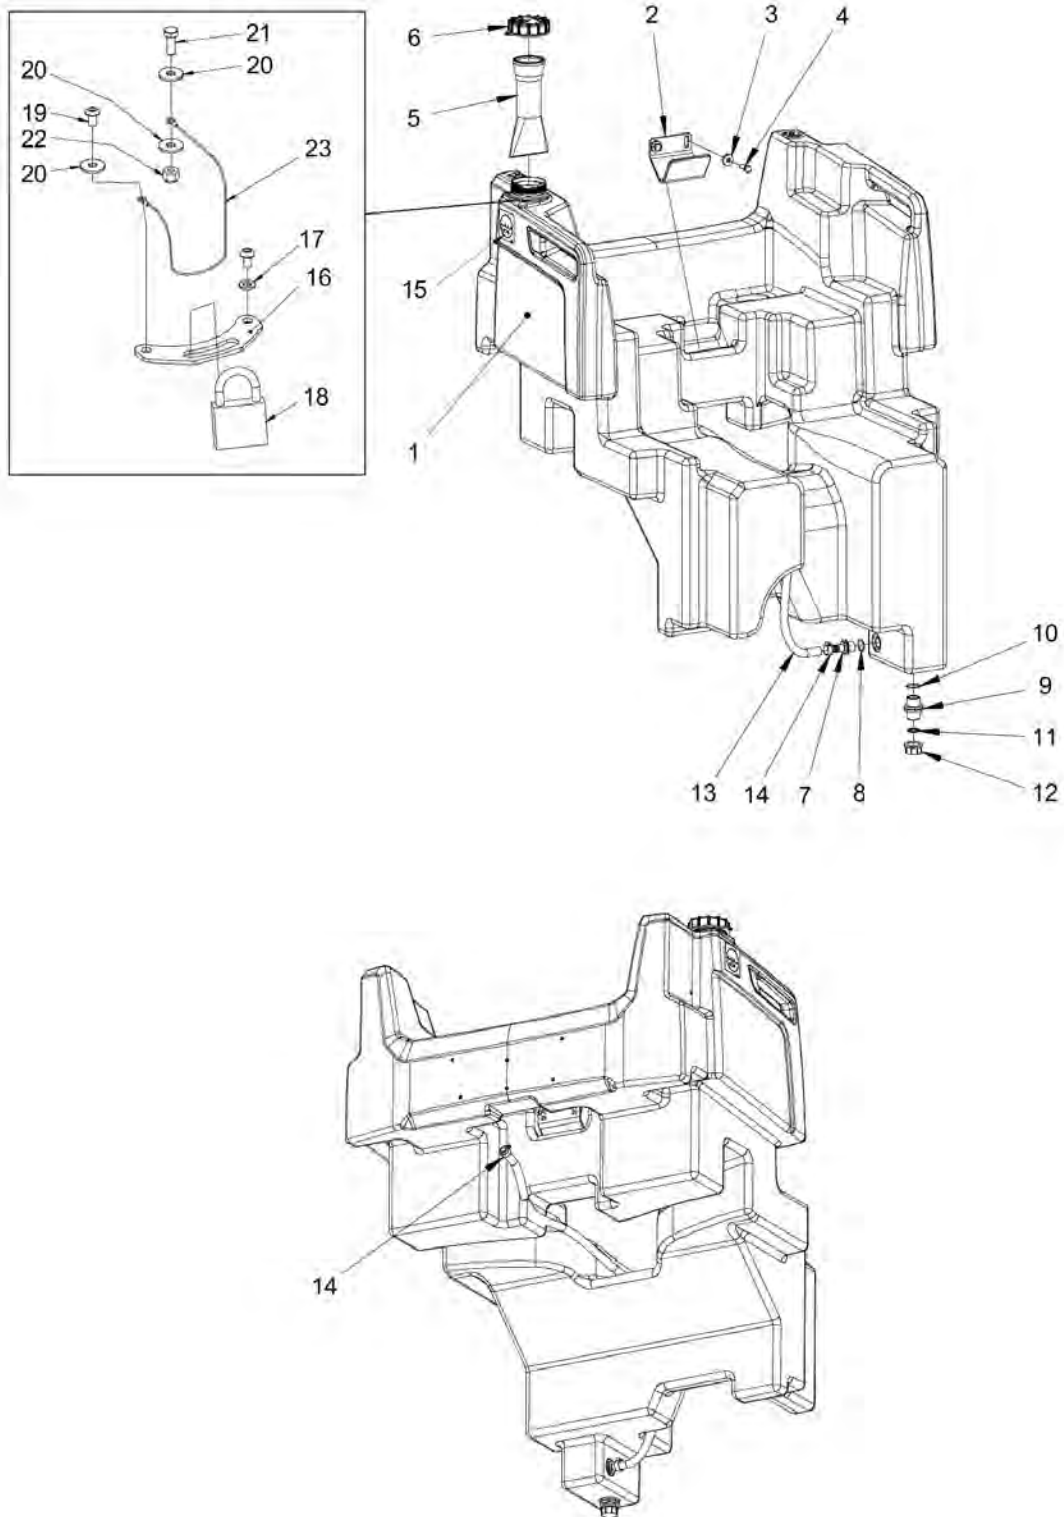

Drivers platform Water tank

Refer to Parts Online for the most up to date information. The printed information might be outdated.

Fri Jan 05 14:23:04 UTC 2018

Item	Part No.	Name	Qty	L	SN INFO
1	4812124060	Water tank	1		
2	4700387935	Bracket	1		
3	4700904567	Washer, 10.5x28x6 mm	2		
4	4700500029	Screw M10x30	2		
5	4812125924	Strainer	1		
6	4700388087	Tank cap	1		
7	4700396673	Hose connection	1		
8	4700160313	O-ring 70	1		
9	4812125982	Nipple	1		
10	4700160318	O-ring 70	1		
11	4812125984	Gasket	1		
12	4812125983	Cap	1		
13	4812112074	Plastic hose (x m)	1,25 M		
14	4700313003	Hose clamp	2		
15	4700991657	Decal "WATER"	1		
16	4812125972	Bracket	1		
17	4700904228	Washer 6,4x12x1,5	1		
18	4700358881	Pad lock	1		
19	4700902224	Screw, M6x10 mm A2-70	2		
20	4700928381	Washer, 6.4x18x1.6 mm	3		
21	4700500013	Screw, M6x16 mm 8.8 A2K	1		
22	4700586002	Lock nut M6 -8	1		
23	4700377253	Wire	1