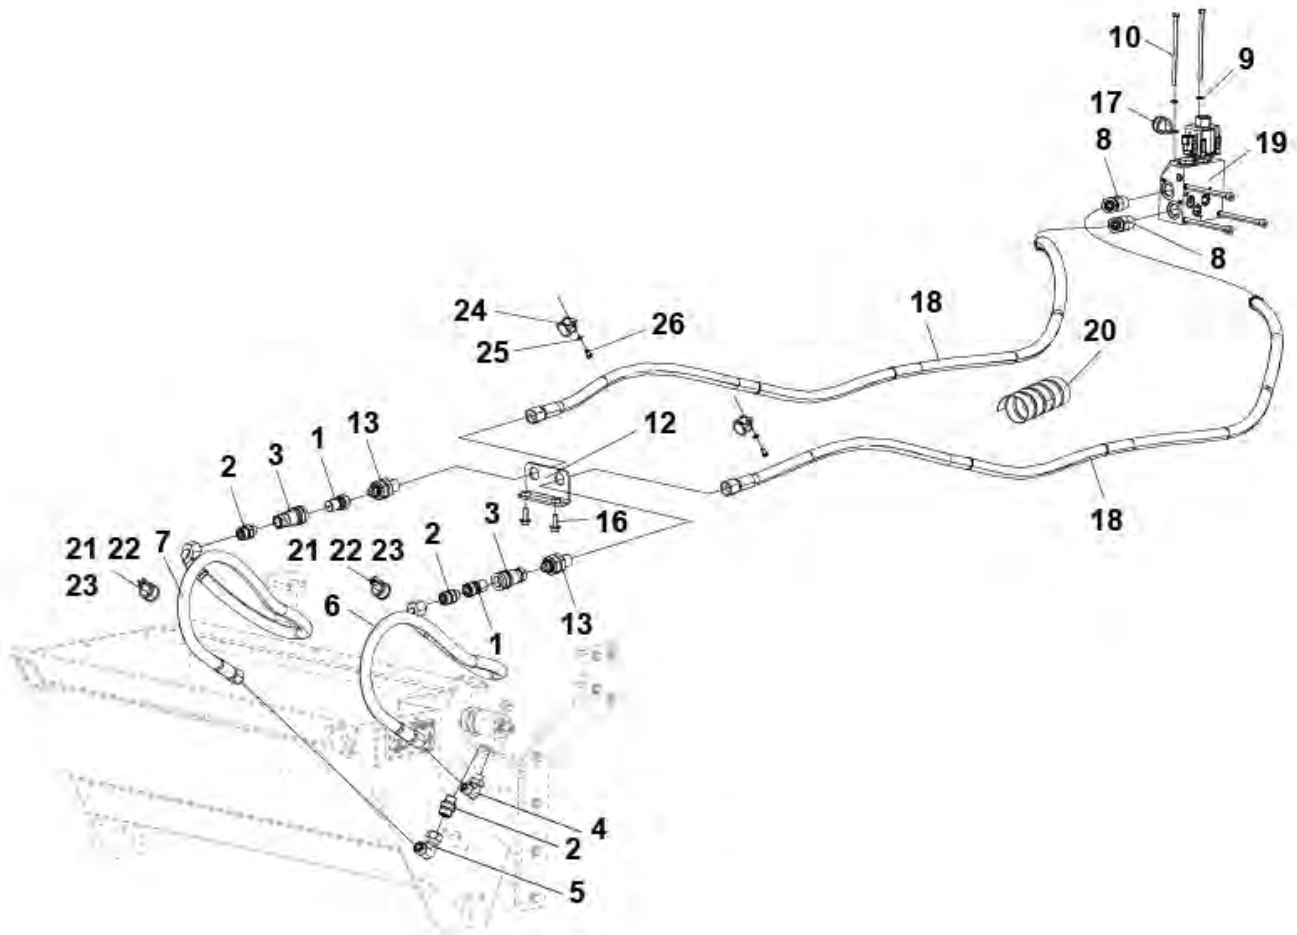

Hydraulic system Chip spreader (option)

Refer to Parts Online for the most up to date information. The printed information might be outdated.

Fri Jan 05 14:22:46 UTC 2018

Item	Part No.	Name	Qty	L	SN INFO
1	4700792822	Quick disconnect coupling	1		
2	4700904727	Adapter	3		
3	4700792046	Quick disconnect coupling	1		
4	4700791398	Elbow 90, O-ring	1		
5	4700791745	Elbow 90, O-ring with swivel	1		
6	4812125866	Hydraulic hose	1		
7	4812126711	Hydraulic hose	1		
8	4700792436	Elbow 45°	2		
9	4700904228	Washer 6,4x12x1,5	2		
10	4700500062	Screw	2		
12	4812125664	Bracket	1		
13	4812125869	Connector	2		
14	4700792046	Quick disconnect coupling	1		
15	4700792822	Quick disconnect coupling	1		
16	4700500505	Screw, M8x20 mm 8.8 A2K	2		
17	4700921036	Clamp	1		
18	4812125778	Hydraulic hose	2		
19	4812125682	Hydraulic valve	1		
20	4700904623	Hose guard	0,15 M		
21	4700921028	Pipe clamp	2		
22	4700904281	Washer, 5,3x10x1 300HV	2		
23	4700500003	Hex. screw	2		
24	4700921028	Pipe clamp	2		
25	4700904281	Washer, 5,3x10x1 300HV	2		
26	4700500003	Hex. screw	2		
27	4812124515	Rubber part	2