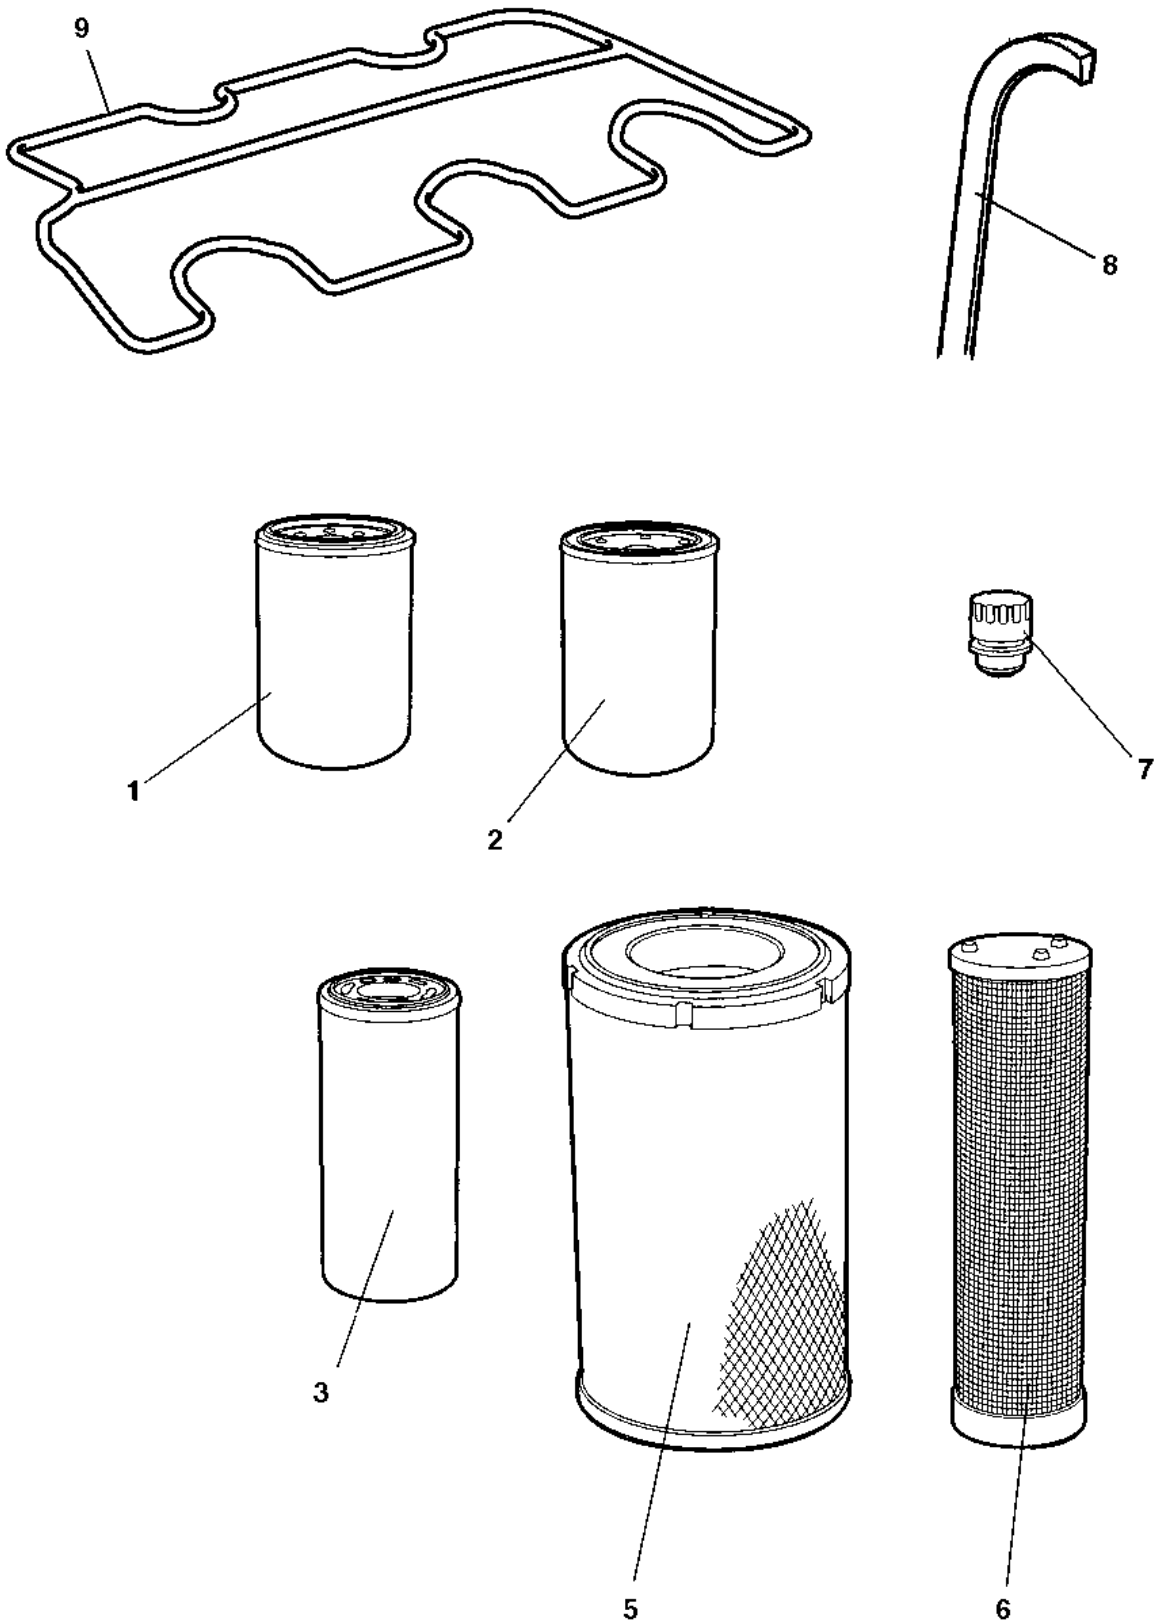

Service kits 4812161681 Service kit, 1000h Plus

Refer to Parts Online for the most up to date information. The printed information might be outdated.

Fri Jan 05 14:22:30 UTC 2018

Item	Part No.	Name	Qty	L	SN INFO
0	4812161681	Service kit, 1000h Plus	1		
1	4812160480	Engine oil filter element	1		
2	4812156263	Fuel filter element	1		
3	4812161671	Pre fuel filter element	1		
4	4812156260	V-belt	1		
5	4812113328	Hydraulic oil filter element	1		
6	4812161586	Air filter, main	1		
7	4812161587	Air filter element, Safety	1		
8	4812156261	Valve cover gasket	1		
9	4700357138	Ventilating filter	1		
10	1615595300	Can Paroil Mission green 5 Liter/1.32 Gallon	2		
11	4812030096	Dynapac Roller Grease	1