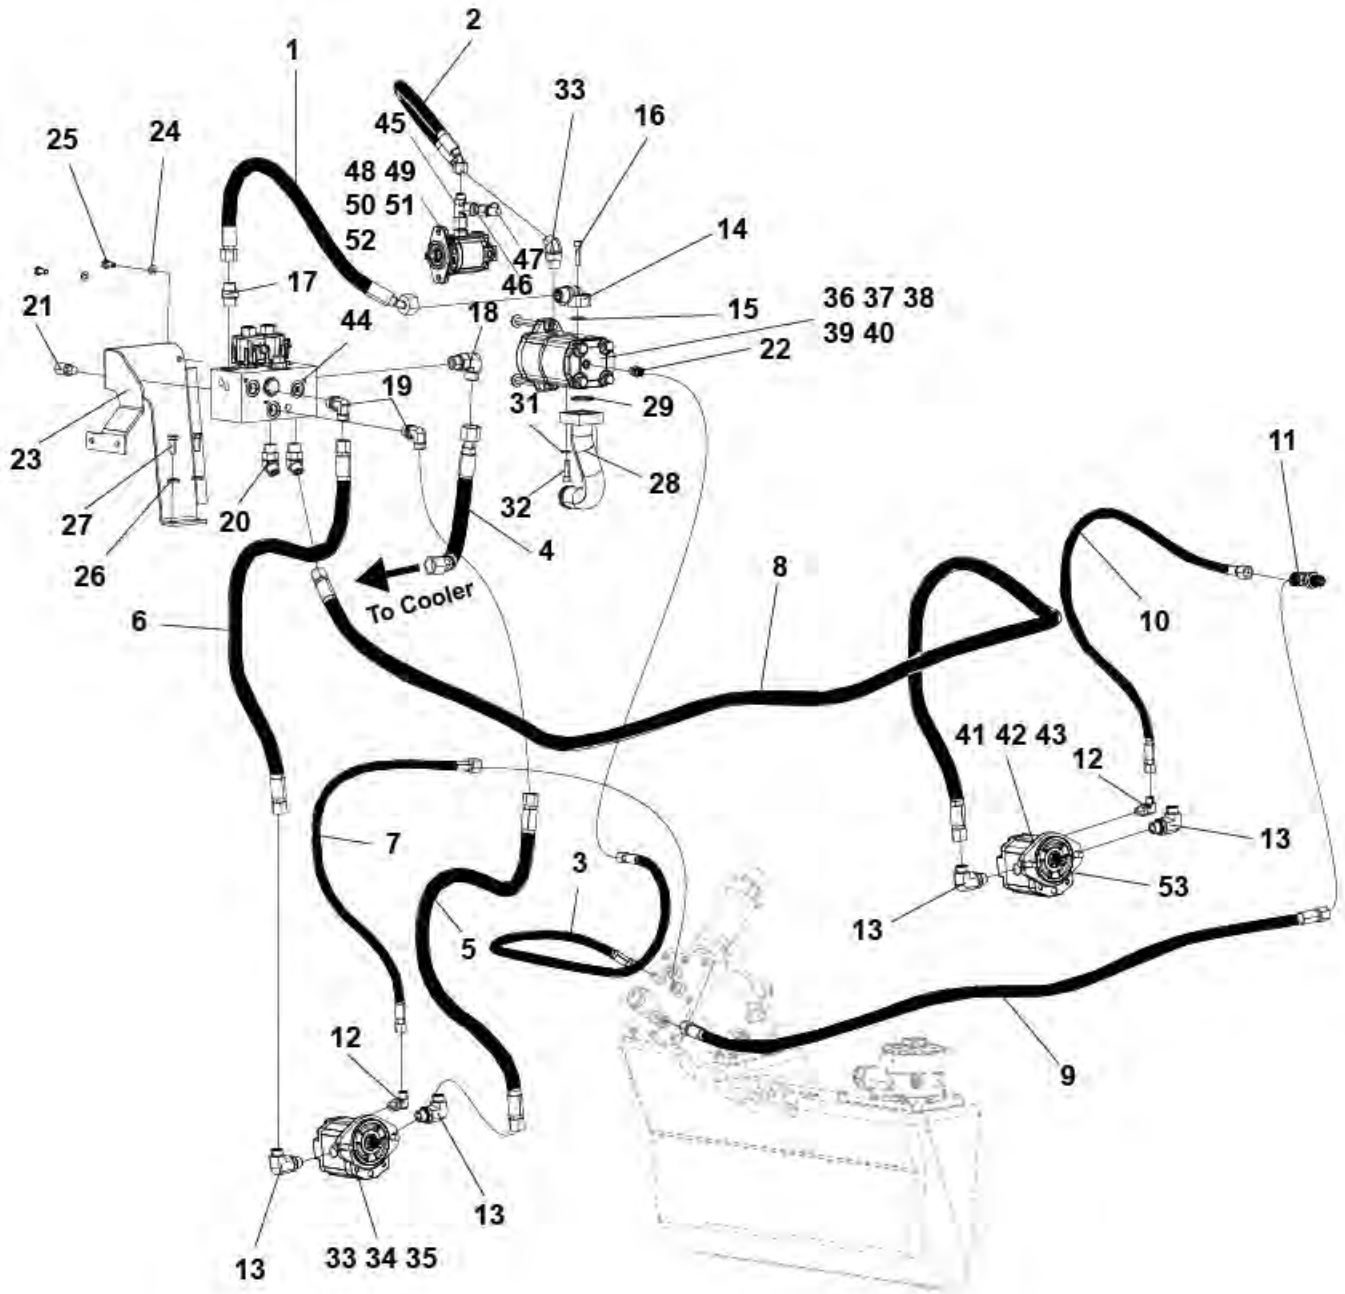

Hydraulic system Vibration system, external vibration valve - common

Refer to Parts Online for the most up to date information. The printed information might be outdated.

Fri Jan 05 14:22:47 UTC 2018

Item	Part No.	Name	Qty	L	SN INFO
1	4812125730	Hydraulic hose	1		
2	4812125731	Hydraulic hose	1		
3	4700483906	Hydraulic hose	1		
4	4812125732	Hydraulic hose	1		
5	4812125733	Hydraulic hose	1		
6	4812125734	Hydraulic hose	1		
7	4812125735	Hydraulic hose	1		
8	4812125736	Hydraulic hose	1		
9	4812125737	Hydraulic hose	1		
10	4812125738	Hydraulic hose	1		
11	4812114492	Bulkhead union	1		
12	4700791397	Connector	2		
13	4700791699	Elbow 90	4		
14	4812113633	Flange connector	1		
15	4700904774	O-ring	1		
16	4700508027	Screw	4		
17	4700791410	Straight o-ring connector	1		
18	4700791843	Elbow 90, O-ring with swivel	1		
19	4700791841	Elbow 90 orfs	2		
20	4700791796	Elbow 45, O-ring with swivel	2		
21	4700900229	Measuring fitting	1		
22	4700791744	Adapter	1		
23	4812125501	Bracket	1		
24	4700904229	Washer, 8.4x 6x1.5 mm 300HV	2		
25	4700500053	Screw, M8x20 mm 8.8 A2K	2		
26	4700904557	Washer, 10.5x22x4 mm 300 HV	2		
27	4700500028	Screw, M10 x 25 mm 8.8 A3K	2		
28	4812125469	Flange connector	1		
29	4700160016	O-ring	1		
30	4700923378	Hose clamp	2		
31	4700904556	Steel plain washer 8,4x16x3,0	4		
32	4700508048	Hexagon socket head cap screw M	4		
33	4700791416	Elbow 45, O-ring	1		
34	4700792389	Elbow 45 orfs	2		
35	4700792602	Cable tie with holder	3		
36	4812127309	Hydraulic pump	1		
37	4700379458	Gasket	1		
38	4700500078	Hex. screw	2		

Refer to Parts Online for the most up to date information. The printed information might be outdated.

Fri Jan 05 14:22:47 UTC 2018