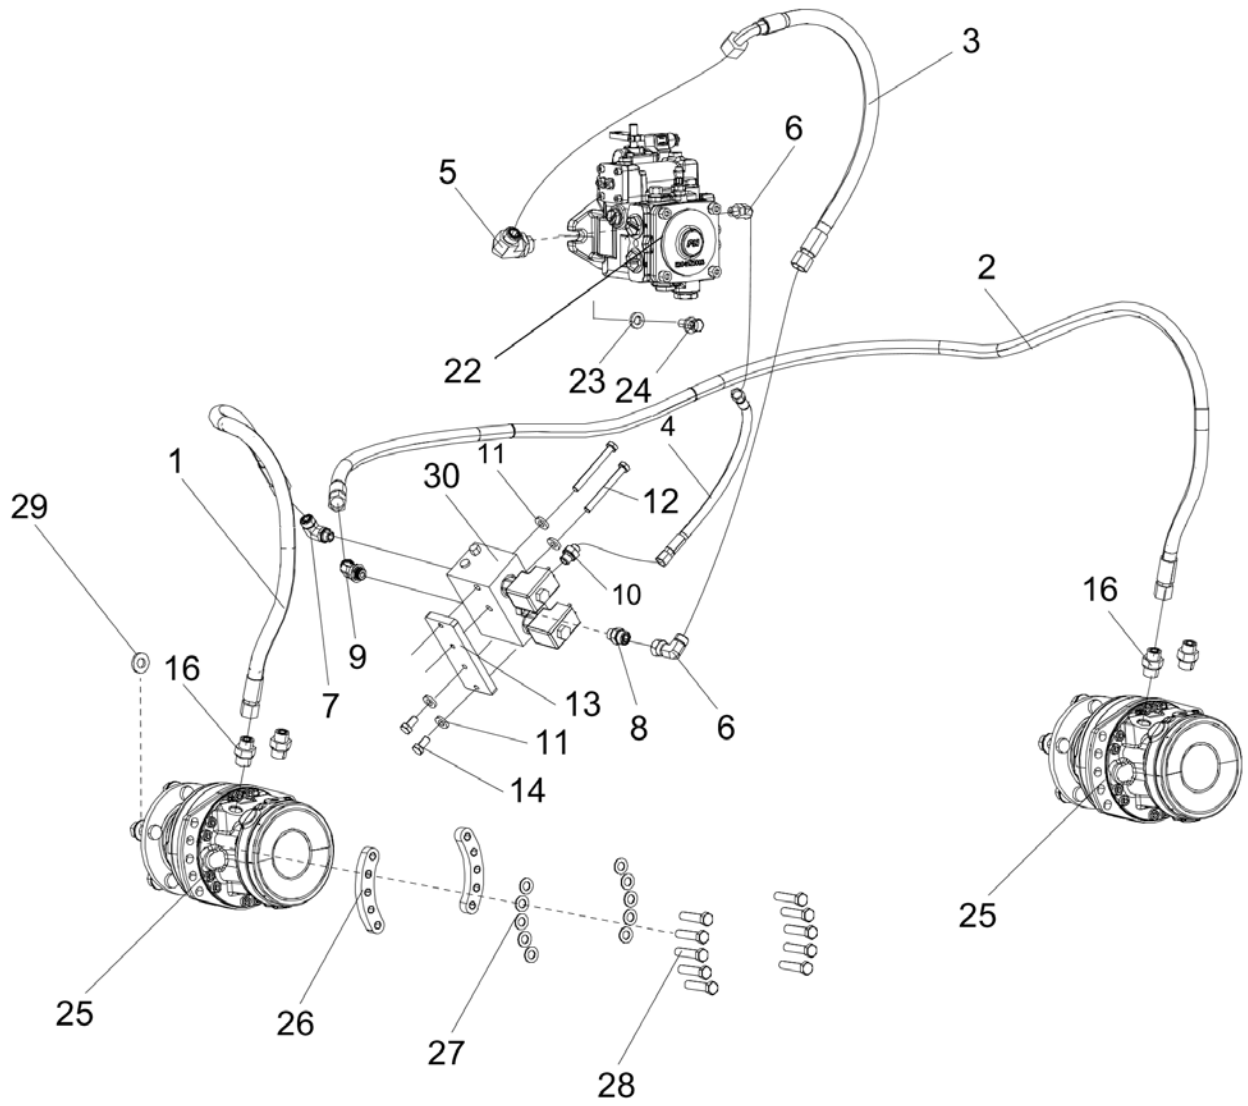

Hydraulic system Flow divider

Refer to Parts Online for the most up to date information. The printed information might be outdated.

Fri Jan 05 14:22:45 UTC 2018

Item	Part No.	Name	Qty	L	SN INFO
1	4812125724	Hydraulic hose	1		
2	4812125725	Hydraulic hose	1		
3	4812125726	Hydraulic hose	1		
4	4812125727	Hydraulic hose	1		
5	4700792068	Elbow 90°	1		
6	4700791415	Elbow 45, O-ring	2		
7	4700791845	Elbow 90, O-ring with swivel	1		
8	4700904727	Adapter	1		
9	4812122719	Elbow 45	1		
10	4700791452	Lock handle	1		
11	4700904557	Washer, 10.5x22x4 mm 300 HV	4		
12	4700500077	Hexagon head screw M10x90	2		
13	4812125470	Bracket	1		
14	4700500048	Screw, M10x20 mm 8.8 A3K	2		
16	4700791410	Straight o-ring connector	4		
22	4812126969	Hydraulic pump	1		
23	4700904703	Plain washer 13x24x4 mm	2		
24	4700500037	Hex. screw	2		
25	4812120558	Hydraulic motor	2		
26	4812110490	Holder	2		
27	4700904231	Washer, 13x24x2 mm 300 HV	10		
28	4700925519	Screw M12x55 10.9 GEOMET	10		
29	4700904214	Washer 15x30x4 300 HV	5		
30	4700358003	Flow divider	1