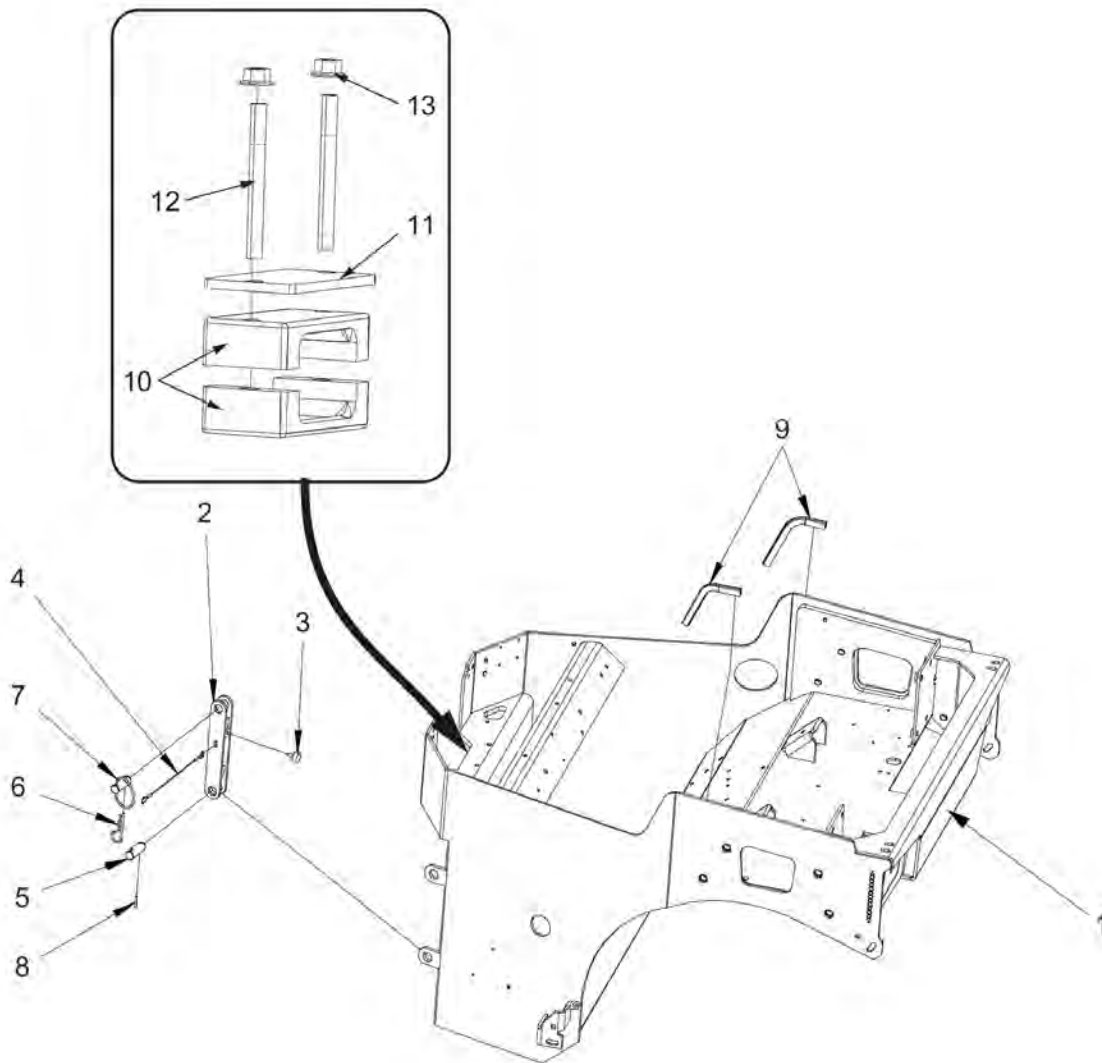

Frame Front frame

Refer to Parts Online for the most up to date information. The printed information might be outdated.

Fri Jan 05 14:22:36 UTC 2018

Item	Part No.	Name	Qty	L	SN INFO
1	4812125563	Front frame	1		
2	4812126081	Articulated joint lock	1		
3	4700792607	Shock absorber	1		
4	4700343775	Plastic insulated steelwire	1		
5	4812126082	Shaft	2		
6	4700635061	Hair clip	1		
7	4700357488	Spring	1		
8	4700629016	Expanding	2		
9	4700902379	Edge trim	2		
10	4700343732	Hose clamp	2		
11	4700335914	Cover plate	1		
12	4700904629	Stud	2		
13	4700792817	Hexagon nut with flange	2