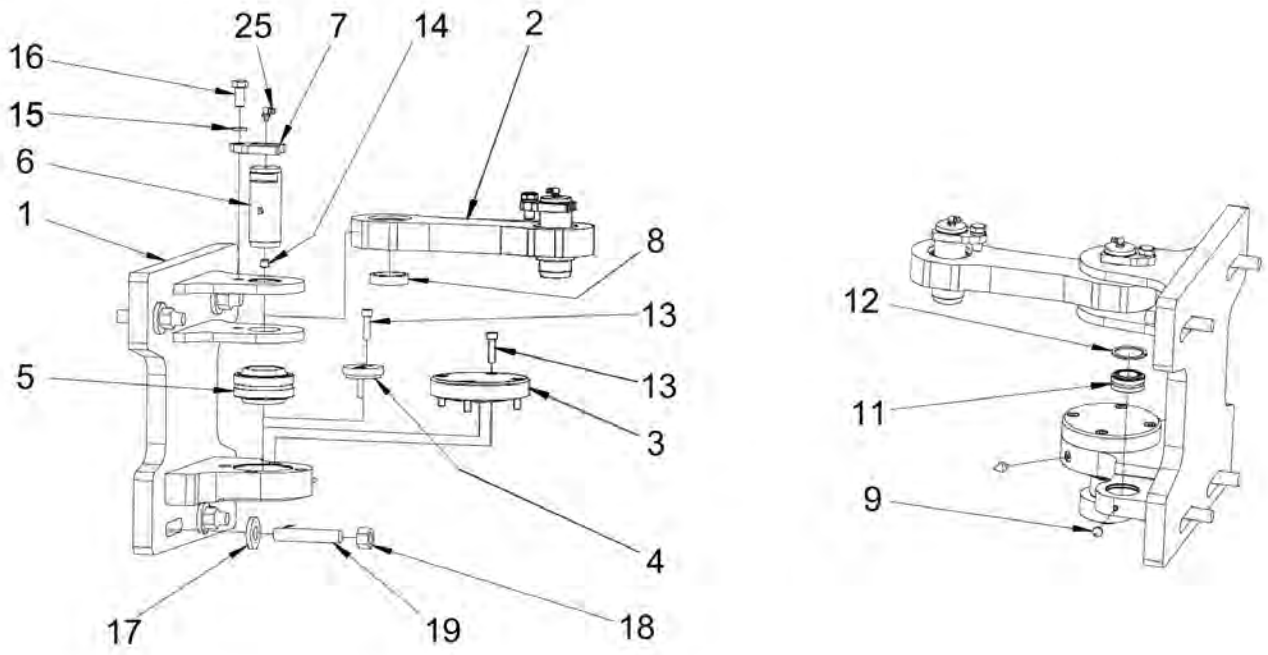

Frame Steering hitch

Item	Part No.	Name	Qty	L	SN INFO
1	4812125132	Articulated joint plate	1		
2	4812125133	Bearing	1		
3	4812125136	Bearing cap	1		
4	4812125137	Cover cap	1		
5	4812125392	Bearing	1		
6	4812125398	Shaft	2		
7	4812125399	Washer	2		
8	4812125140	Spacer sleeve	2		
9	4700926214	Grease fitting	4		
11	4812125414	Bearing	1		
12	4700151012	Retaining ring	1		
13	4700508048	Hexagon socket head cap screw M	6		
14	4700792083	Plug	2		
15	4700900994	Lock washer	2		
16	4700500051	Hex. screw	2		
17	0300027623	Plain washer	4		
18	4700570008	Hex. nut	4		
19	4812125416	Stud	4		
25	054411011	Lubrication nipple	2