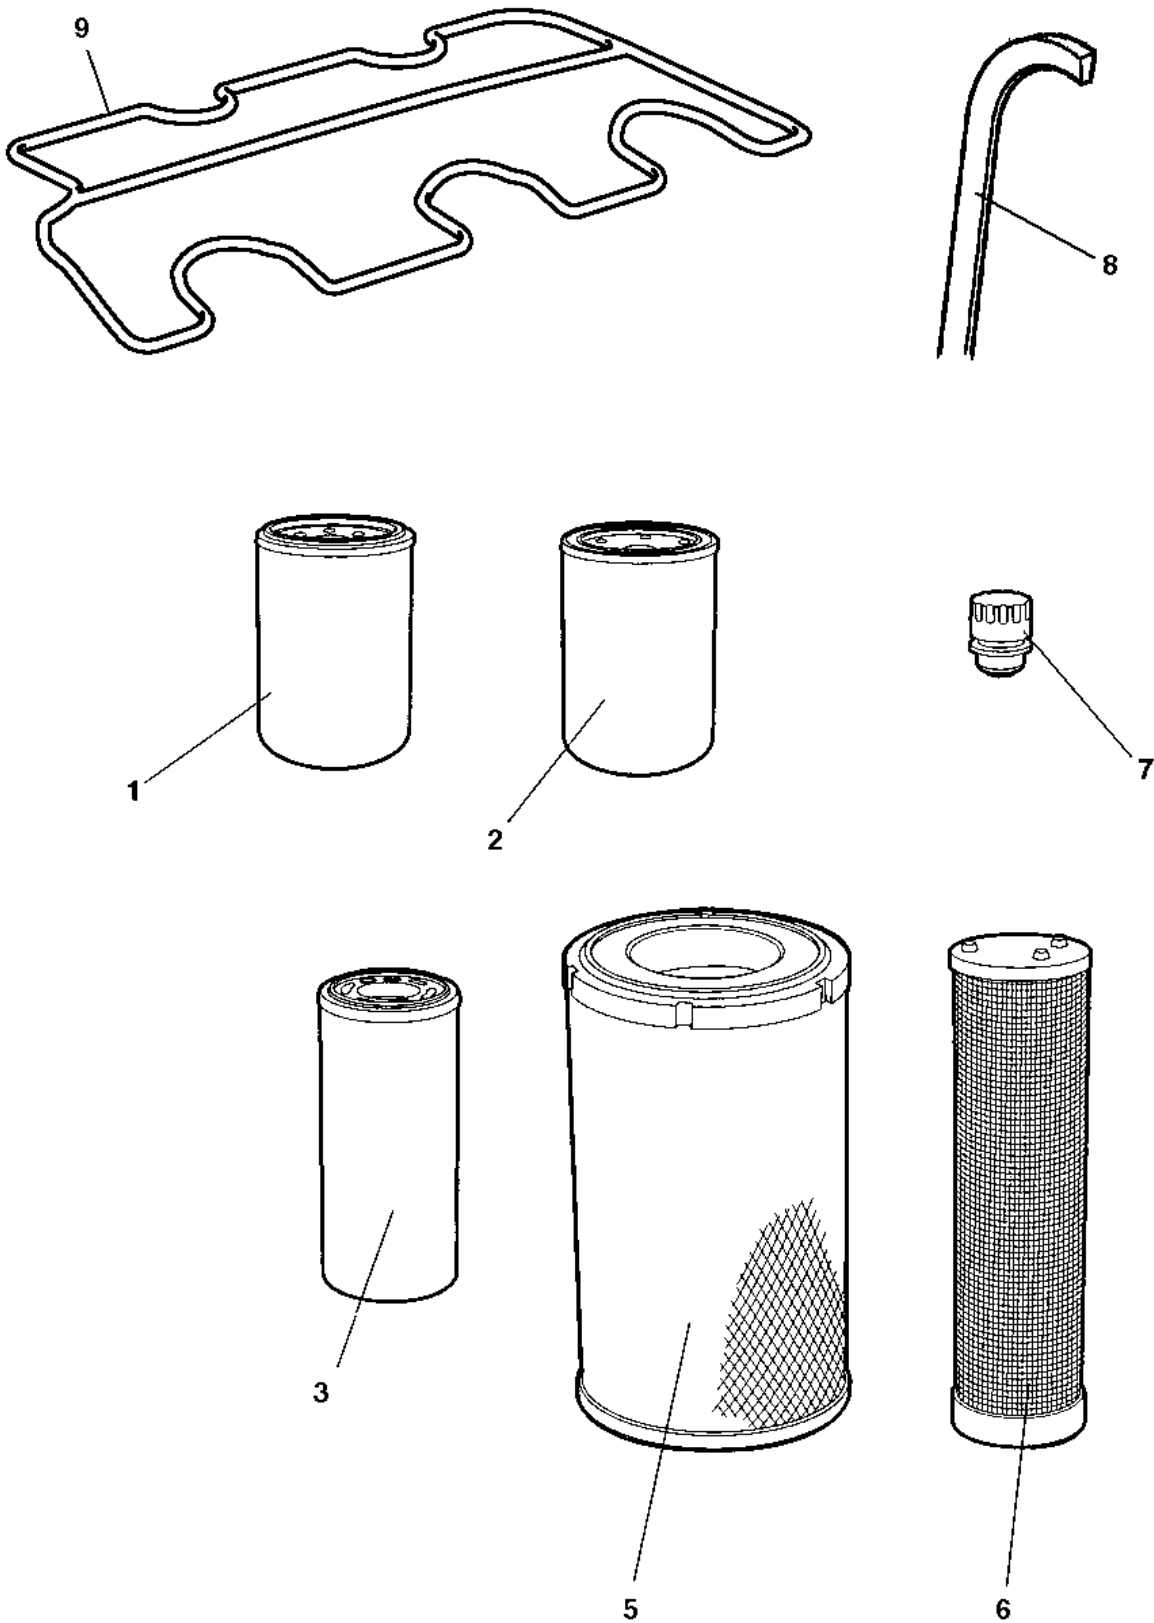

Service kits 4812161675 Service kit, 50h Plus

Refer to Parts Online for the most up to date information. The printed information might be outdated.

Fri Jan 05 14:22:29 UTC 2018

Item	Part No.	Name	Qty	L	SN INFO
0	4812161675	Service kit, 50h Plus	1		
1	4812160480	Engine oil filter element	1		
2	4812113328	Hydraulic oil filter element	1		
3	1615595300	Can Paroil Mission green 5 Liter/1.32 Gallon	2		
4	4812030096	Dynapac Roller Grease	1