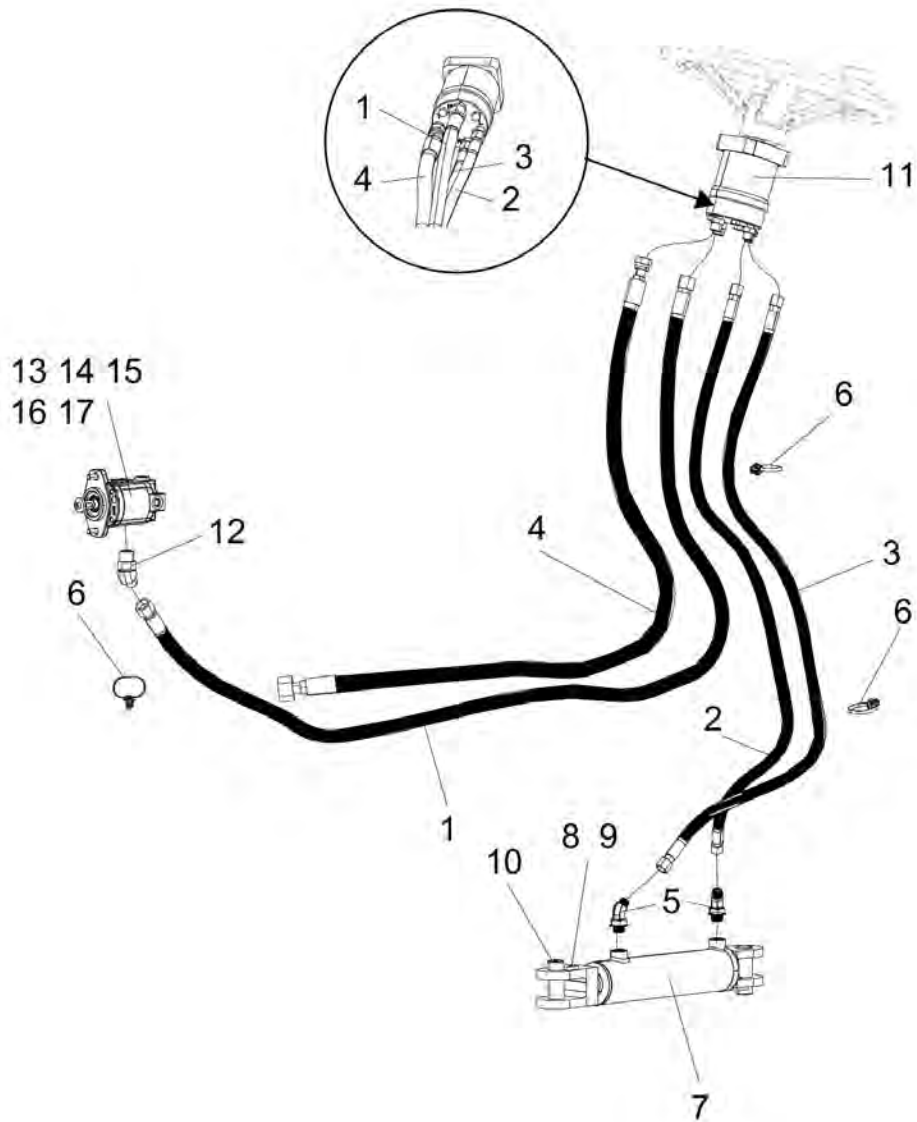

Hydraulic system Steering system

Refer to Parts Online for the most up to date information. The printed information might be outdated.

Fri Jan 05 14:22:50 UTC 2018

Item	Part No.	Name	Qty	L	SN INFO
1	4812125757	Hydraulic hose	1		
2	4812125760	Hydraulic hose	1		
3	4812125761	Hydraulic hose	1		
4	4812125762	Hydraulic hose	1		
5	4700792389	Elbow 45 orfs	2		
6	4700792602	Cable tie with holder	3		
7		Hydraulic cylinder	1		
8	4700904228	Washer 6,4x12x1,5	4		
9	4812127030	Screw	4		
10	4700926215	Protective plug	2		
11	4812112109	Steering valve	1		
-	4812160665	Special adapter 11/16"	2		
-	4812161199	Special adapter 9/16"	2		
12	4700791416	Elbow 45, O-ring	1		
13	4812125795	Hydraulic motor	1		
14	4700904229	Washer, 8.4x 6x1.5 mm 300HV	2		
15	4700500021	Screw, M8x25 mm 8.8 A2K	2		
16	4700904735	Steel plain washer	1		
17	4700508002	Cylinder screw	1