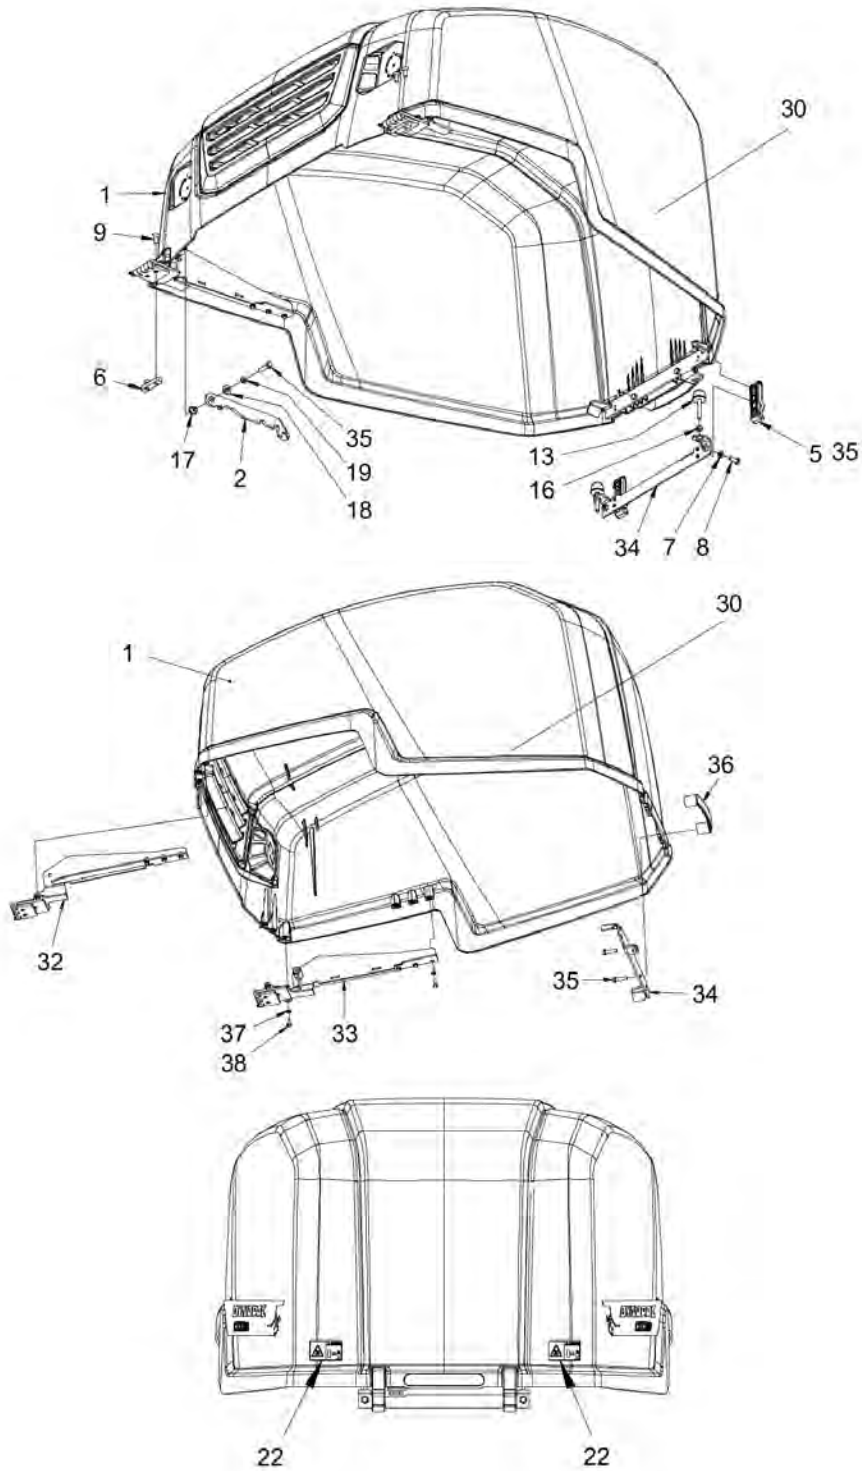

Engine room Engine hood, cpl.

Refer to Parts Online for the most up to date information. The printed information might be outdated.

Fri Jan 05 14:22:40 UTC 2018

Item	Part No.	Name	Qty	L	SN INFO
1	4812127220	Engine hood	1		
2	4812126979	Lock	1		
4	4812125831	Bracket	1		
5	4700388846	Latch	2		
6	4812127078	Nut plate	2		
7	4700904556	Steel plain washer 8,4x16x3,0	2		
8	4700500053	Screw, M8x20 mm 8.8 A2K	2		
9	4700513003	Screw	4		
12	4812127254	Blind rivet	8		
13	4812114318	Shock absorber	2		
14	4812127039	Washer, 8.4x26x4 mm 300 HV	6		
16	4700570005	Hexagon nut	2		
17	4700791939	Bushing	1		
18	4700791938	Washer	1		
19	4700904229	Washer, 8.4x 6x1.5 mm 300HV	1		
22	4700903424	Safety label, hot surfaces	2		
30	-	Decal, model code	2		
31	4812125636	Engine hood	1		
32	4812127090	Hinge	1		
33	4812127091	Hinge	1		
34	4812125830	Bracket	1		
35	4700500022	Screw	3		
36	4700387948	Handle	1		
37	4700904228	Washer 6,4x12x1,5	12		
38	4700500185	Screw	12