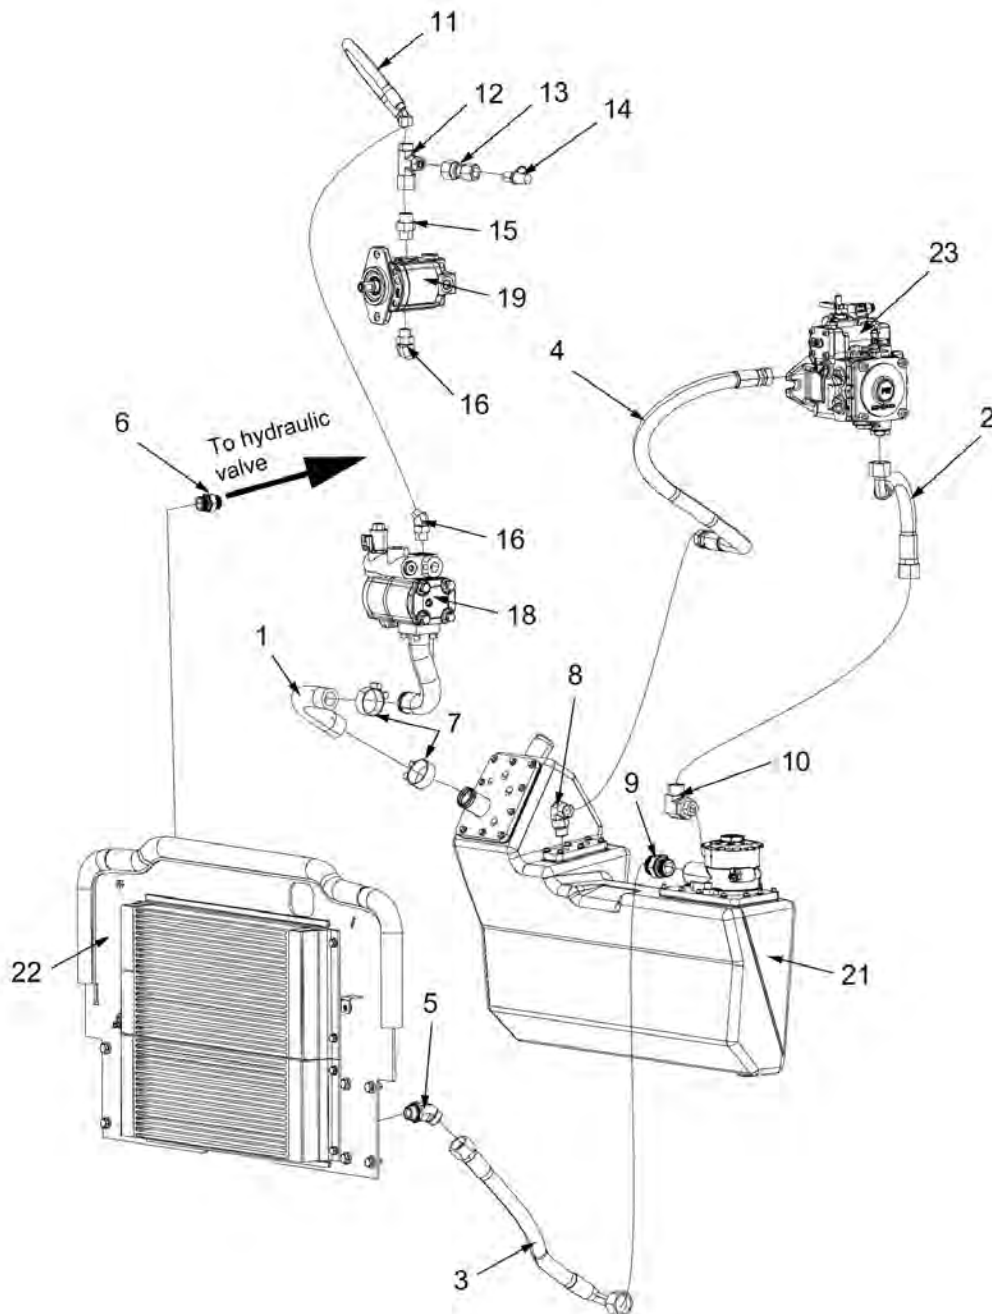

Hydraulic system Hydraulic, Cooler and fan

Item	Part No.	Name	Qty	L	SN INFO
1	4812125708	Hydraulic hose	1		
2	4812126968	Hydraulic hose	1		
3	4812125709	Hydraulic hose	1		
4	4812125770	Hydraulic hose	1		
5	4700791808	Elbow adapter 45	1		
6	0570702503	Straight connector	1		
7	4700923378	Hose clamp	1		
8	4700791843	Elbow 90, O-ring with swivel	1		
9	4700792338	Adapter	1		
10	4700791698	Connector elbow 90 ORFS	1		
11	4812125731	Hydraulic hose	1		
12	4700791414	T-connection, O-ring with swivel	1		
13	4700791847	Straight connector	1		
14	4700923405	Measuring nipple	1		
15	4700791404	Straight o-ring connector	1		
16	4700791416	Elbow 45, O-ring	2		
18	-	Hydraulic pump	1		
19	-	Hydraulic motor	1		
21	-	Hydraulic oil tank	1		
22	-	Cooler	1		
23	-	Hydraulic pump	1