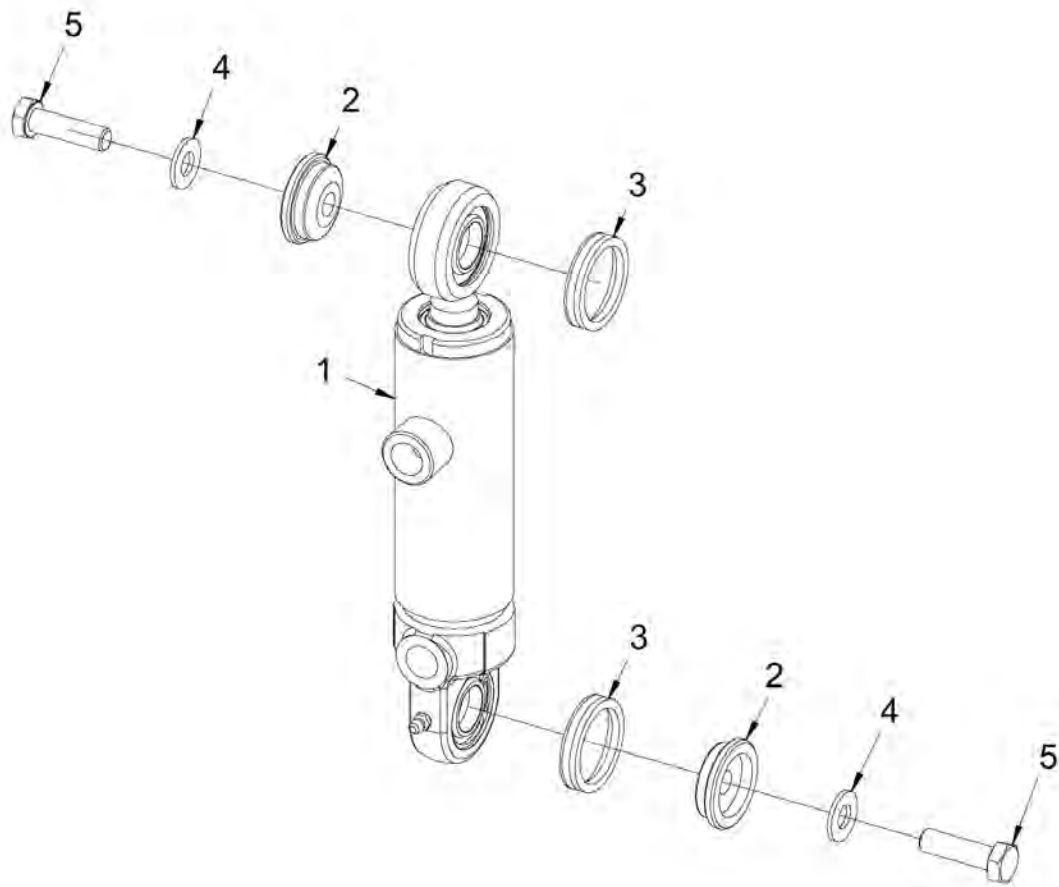

Hydraulic system Hydraulic cylinder module

Item	Part No.	Name	Qty	L	SN INFO
1	4812125907	Hydraulic cylinder	1		
2	4812125937	Washer	2		
3	4700167054	Sealing	2		
4	4700904230	Plain washer 10.5x22x2 mm	2		
5	4700500030	Screw hexagon	2