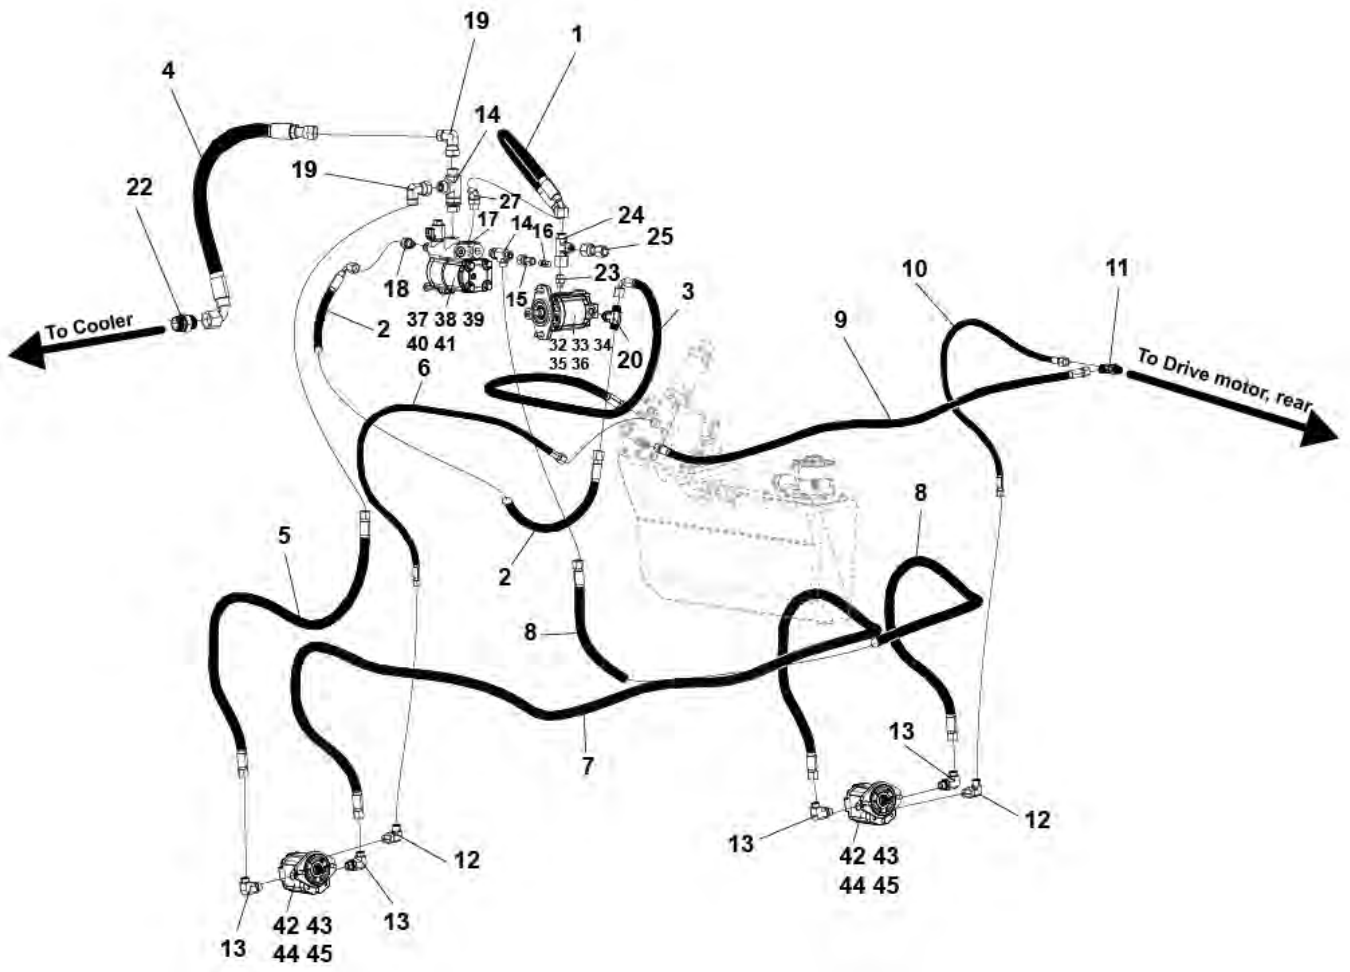

Hydraulic system Vibration, int viblv

Refer to Parts Online for the most up to date information. The printed information might be outdated.

Fri Jan 05 14:22:48 UTC 2018

Item	Part No.	Name	Qty	L	SN INFO
1	4812125731	Hydraulic hose	1		
2	4812125747	Hydraulic hose	1		
3	4812125748	Hydraulic hose	1		
4	4812125750	Hydraulic hose	1		
5	4812125751	Hydraulic hose	1		
6	4812125735	Hydraulic hose	1		
7	4812126733	Hydraulic hose	1		
8	4812125752	Hydraulic hose	1		
9	4812125737	Hydraulic hose	1		
10	4812125738	Hydraulic hose	1		
11	4812114492	Bulkhead union	1		
12	4700791397	Connector	2		
13	4700791699	Elbow 90	4		
14	4700791792	Tee-connector	2		
15	4700792219	Straight connector	1		
16	4700923405	Measuring nipple	1		
17	4812123298	Plug	1		
18	4700791541	Adapter	1		
19	4700791745	Elbow 90, O-ring with swivel	2		
20	4812125653	Tee-connector	1		
21	4700791808	Elbow adapter 45	1		
22	0570702503	Straight connector	1		
23	4700791404	Straight o-ring connector	1		
24	4700791414	T-connection, O-ring with swivel	1		
25	4700791847	Straight connector	1		
26	4700923405	Measuring nipple	1		
27	4700791416	Elbow 45, O-ring	2		
32		Hydraulic motor	1		
33	4700904229	Washer, 8.4x 6x1.5 mm 300HV	2		
34	4700500021	Screw, M8x25 mm 8.8 A2K	2		
35	4700904735	Steel plain washer	1		
36	4700508002	Cylinder screw	1		
37	4812127310	Hydraulic pump	1		
38	4700379458	Gasket	1		
39	4700500078	Hex. screw	2		
40	4700904230	Plain washer 10.5x22x2 mm	2		
41	4700902287	Nut, M10	2		
42	4812118172	Hydraulic motor	2		

Refer to Parts Online for the most up to date information. The printed information might be outdated.

Fri Jan 05 14:22:48 UTC 2018