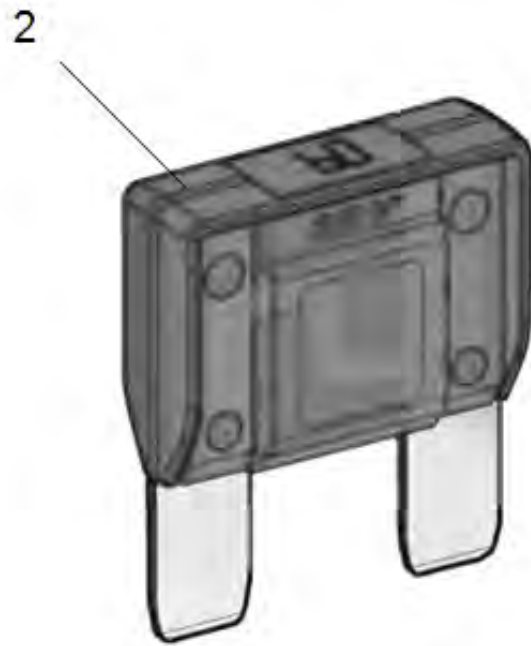

General - Keys and others Fuses

Item	Part No.	Name	Qty	L	SN INFO
1	-	Fuse, blade type Medium			
1	4700901224	Fuse, 3A Violet			
1	4700901225	Fuse 5A Tan			
1	4700901226	Fuse 7.5A Brown			
1	4700901227	Fuse 10A Red			
1	4700901228	Fuse, 15A Blue			
1	4700903741	Fuse 20A Yellow			
1	4700901229	Fuse, 25A Natural			
1	4700901230	Fuse, 30A Green			
2	-	Fuse, blade typ High			
2	4700904294	Fuse 20A Yellow			
2	4700904037	Fuse 30A Green			
2	4700904038	Fuse 40A Orange			
2	4700904039	Fuse 50A Red			
2	4700904040	Fuse 60A Blue			
2	4700904041	Fuse 70A Tan			
2	4700904042	Fuse 80A Natural (White)