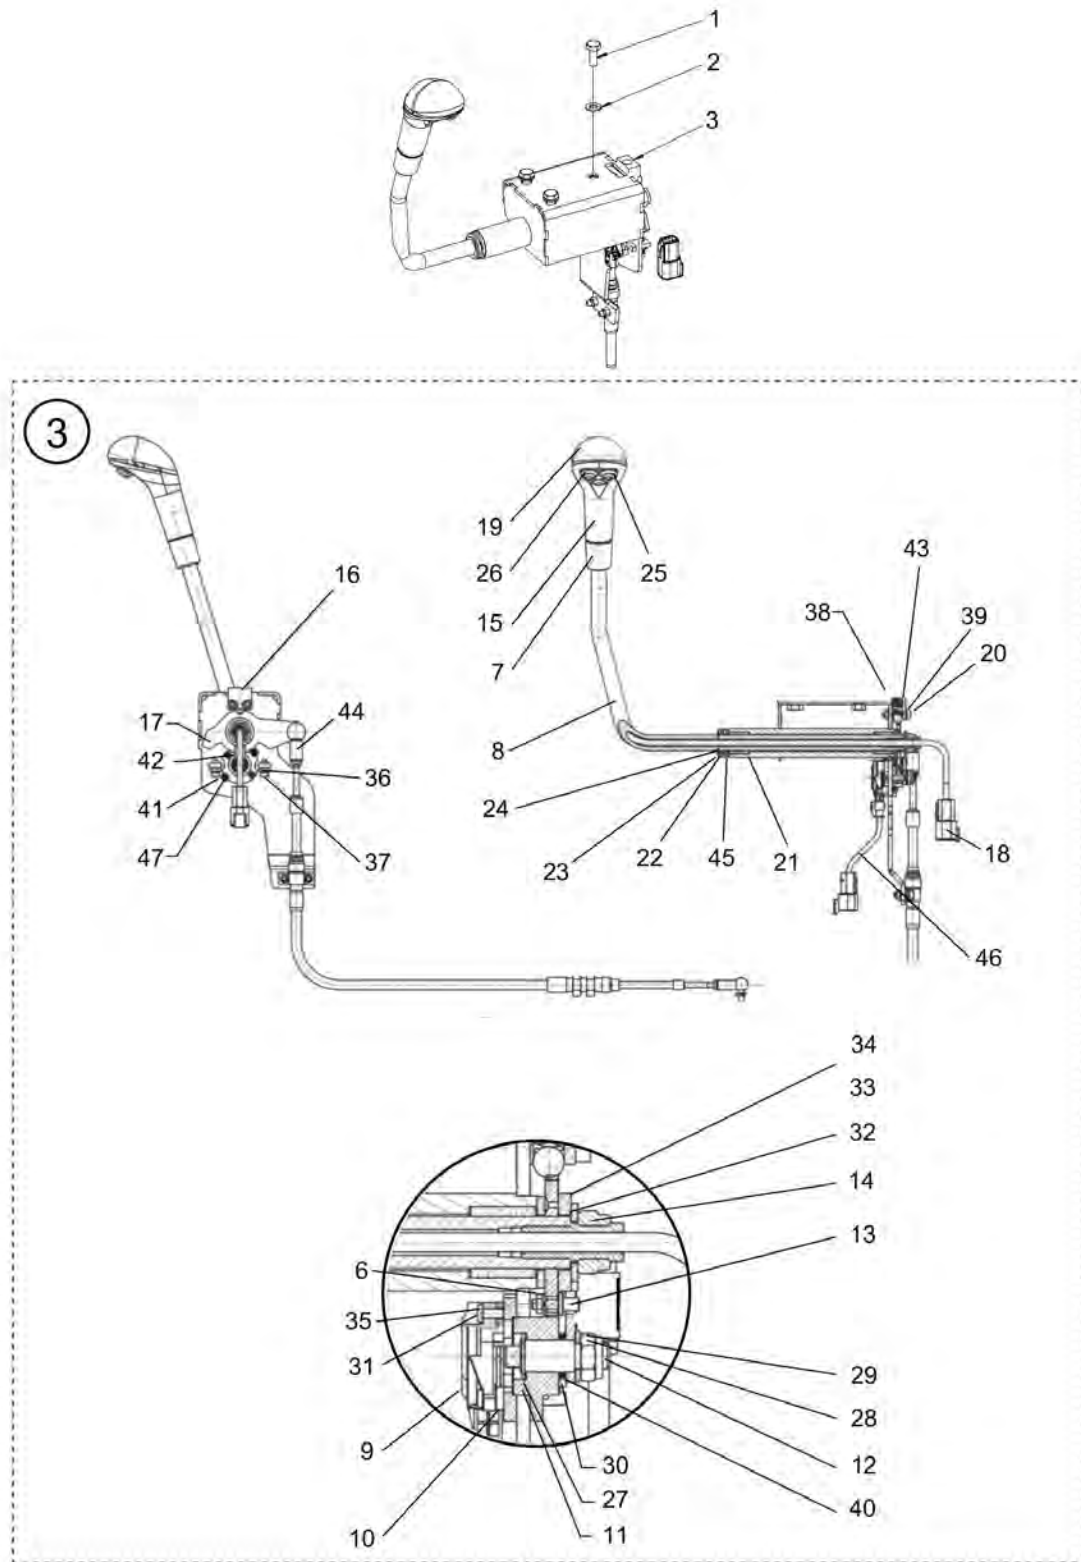

Drivers platform Controle module (Single 3-buttons) - Right side

Refer to Parts Online for the most up to date information. The printed information might be outdated.

Fri Jan 05 14:23:09 UTC 2018

Item	Part No.	Name	Qty	L	SN INFO
1	4700500053	Screw, M8x20 mm 8.8 A2K	3		
2	4700904229	Washer, 8.4x 6x1.5 mm 300HV	3		
3	4812126120	F/R lever (3 buttons, single), cpl.	1		
6	-	Nut	1		
7	-	Handle safety part	1		
8	-	Control lever	1		
9	-	Sensor	1		
10	-	Sensor holder, internal	1		
11	-	Sensor holder, external	1		
12	-	Sensor shaft	1		
13	-	Sensor arm	1		
14	-	Pin	1		
15	-	Handle body	1		
16	-	Holder	1		
17	-	Cable bracket	1		
18	-	Wire harness	1		
19	-	Handle top	1		
20	-	Nut	1		
21	-	Bushing	2		
22	-	Washer	2		
23	-	Sealing	2		
25	-	Button	3		
26	-	Button cap	1		
28	-	Lock Nut	1		
29	-	Washer	1		
30	-	Washer	3		
31	-	Screw, M3x20	2		
32	-	Lock Nut	1		
33	-	Washer	1		
34	-	Washer	2		
35	-	Lock Nut	1		
36	-	Screw, M5x18	2		
37	-	Washer	1		
38	-	Lock Nut	2		
39	-	Ring	2		
40	-	Sealing	2		
41	-	Washer	4		
42	-	Lock Nut	2		

Refer to Parts Online for the most up to date information. The printed information might be outdated.

Fri Jan 05 14:23:09 UTC 2018