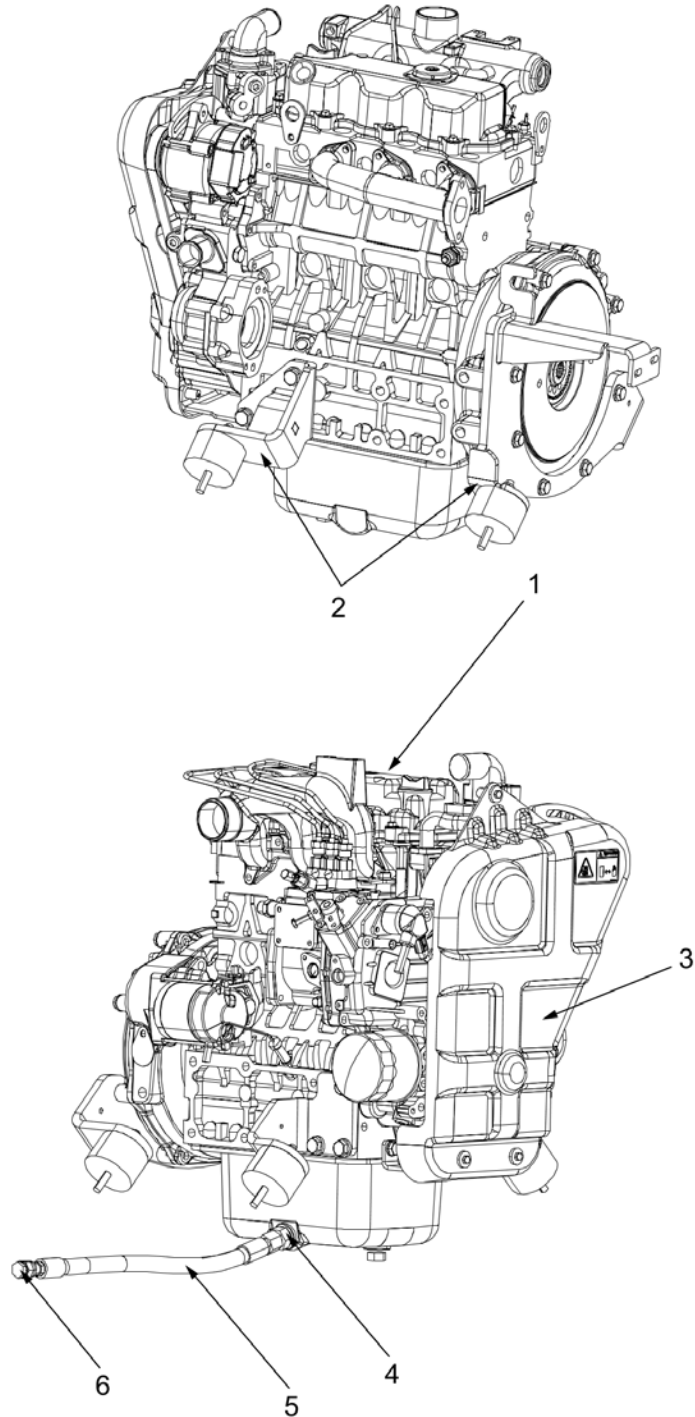

Engine room Engine module

Refer to Parts Online for the most up to date information. The printed information might be outdated.

Fri Jan 05 14:22:38 UTC 2018

Item	Part No.	Name	Qty	L	SN INFO
1	4812125634	Diesel engine, Kubota D1703-IDI-M-E3B (26 kW)	1		
2	-	Bracket module	1		
3	-	Belt guard module	1		
4	4700791635	Straight connector	1		
5	4812125854	Hydraulic hose	1		
6	4700791493	Steel plug threaded	1