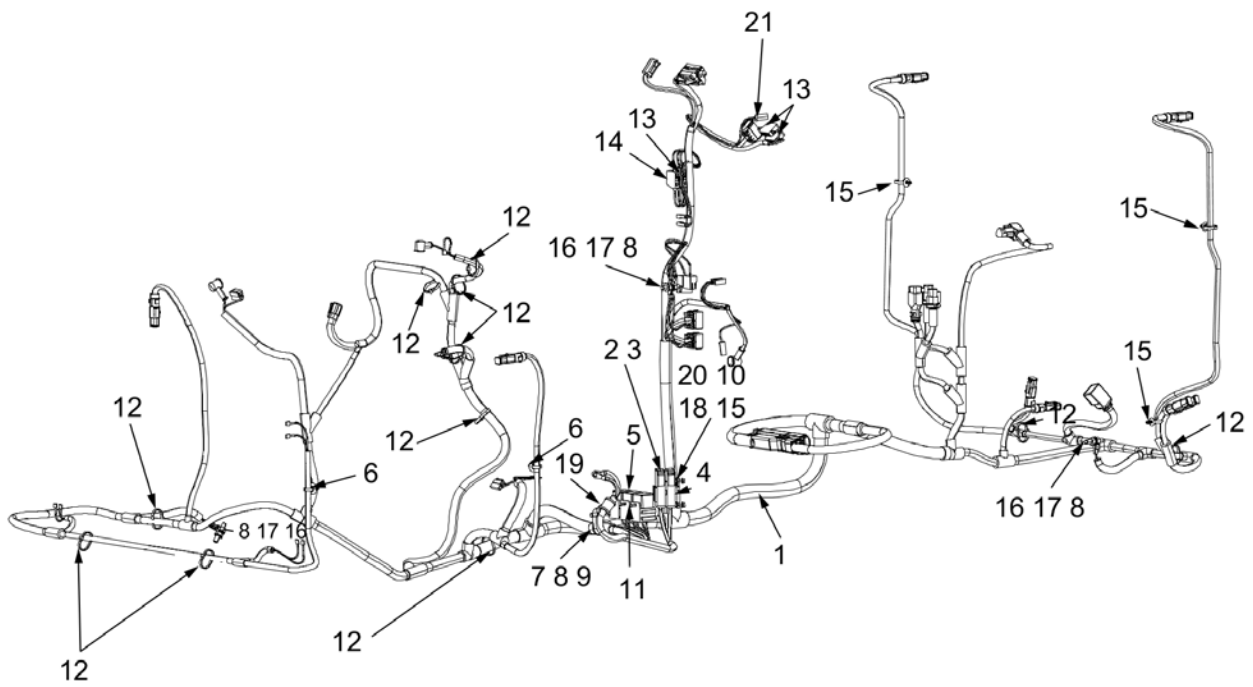

Electrical equipment Cable harness

Refer to Parts Online for the most up to date information. The printed information might be outdated.

Fri Jan 05 14:22:57 UTC 2018

Item	Part No.	Name	Qty	L	SN INFO
1	4812125260	Cable harness	1		
2	4700904038	Fuse 40A Orange	1		
3	4700904039	Fuse 50A Red	1		
4	4700904036	Bracket	1		
5	4700903956	Relay	3		
6	4700792441	Cable tie with holder	2		
7	4700960727	Clamp	1		
8	4700904229	Washer, 8.4x 6x1.5 mm 300HV	7		
9	4700500019	Hexagon screw	1		
10	4700904281	Washer, 5,3x10x1 300HV	2		
11	4700903782	Screw M5x12	3		
12	4700313041	Cable ties, L=200 mm	N		
13	4700791723	Connector	4		
14	4700791736	Connector N/O	1		
15	4812115911	Cable tie with holder	3		
16	4700570005	Hexagon nut	6		
17	4700903768	Threaded stud	3		
18	4700570003	Hex. nut	2		
19	4700904346	Clamp	1		
20	4812117868	Screw M05x16	2		
21	4812128174	Connection cable	1