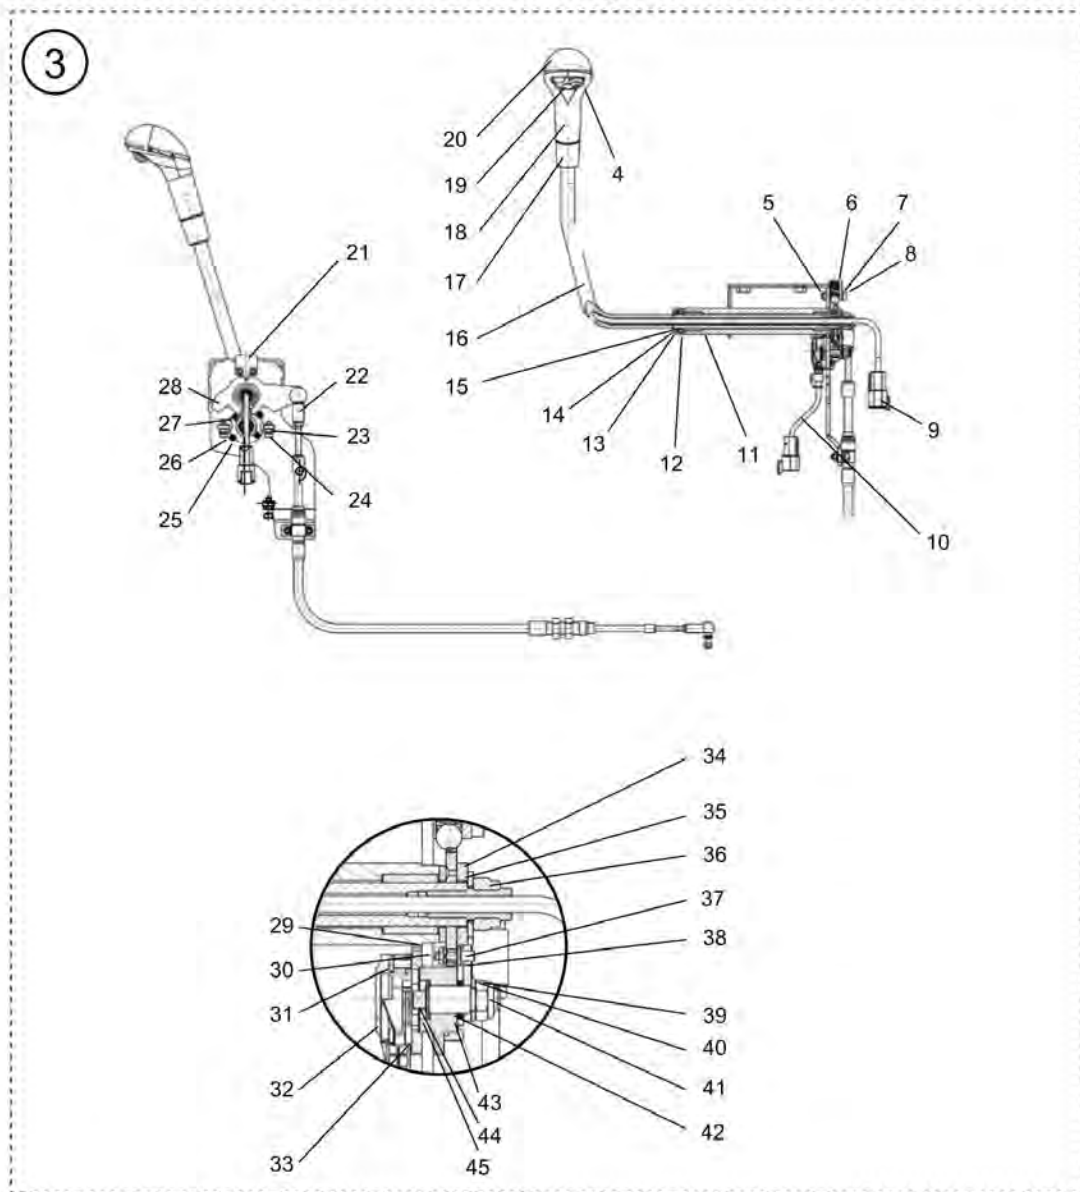

Refer to Parts Online for the most up to date information. The printed information might be outdated.

Fri Jan 05 14:23:07 UTC 2018

Item	Part No.	Name	Qty	L	SN INFO
40	-	Lock Nut	1		
41	-	Shaft	1		
42	-	Ring	2		
43	-	Washer	3		
45	-	Sensor holder, external	1