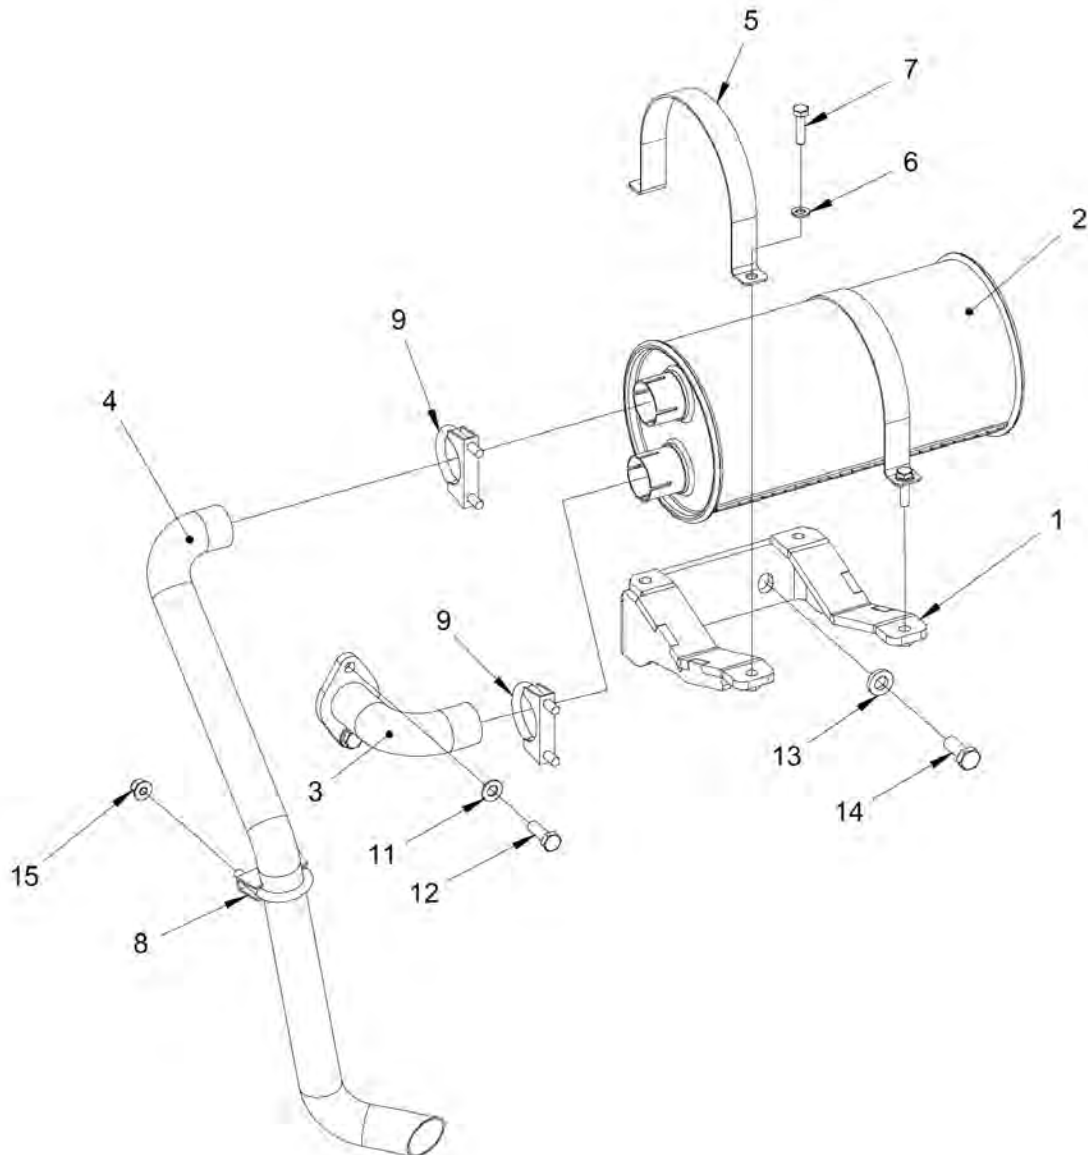

Engine room Exhaust system

Refer to Parts Online for the most up to date information. The printed information might be outdated.

Fri Jan 05 14:22:39 UTC 2018

Item	Part No.	Name	Qty	L	SN INFO
1	4812125506	Bracket	1		
2	4812125356	Muffler	1		
3	4812125505	Exhaust pipe	1		
4	4812125267	Exhaust pipe	1		
5	4812125961	Clamp	2		
6	4700904229	Washer, 8.4x 6x1.5 mm 300HV	4		
7	4700500022	Screw	4		
8	4700901177	Pipe clamp	1		
9	4700313121	Clamp	2		
11	4812122654	Steel plain washer	2		
12	0147195944	Hex head screw	2		
13	4700904703	Plain washer 13x24x4 mm	2		
14	4700792250	Screw	2		
15	4700902286	Lock nut, M8x1.25 mm A2K	2