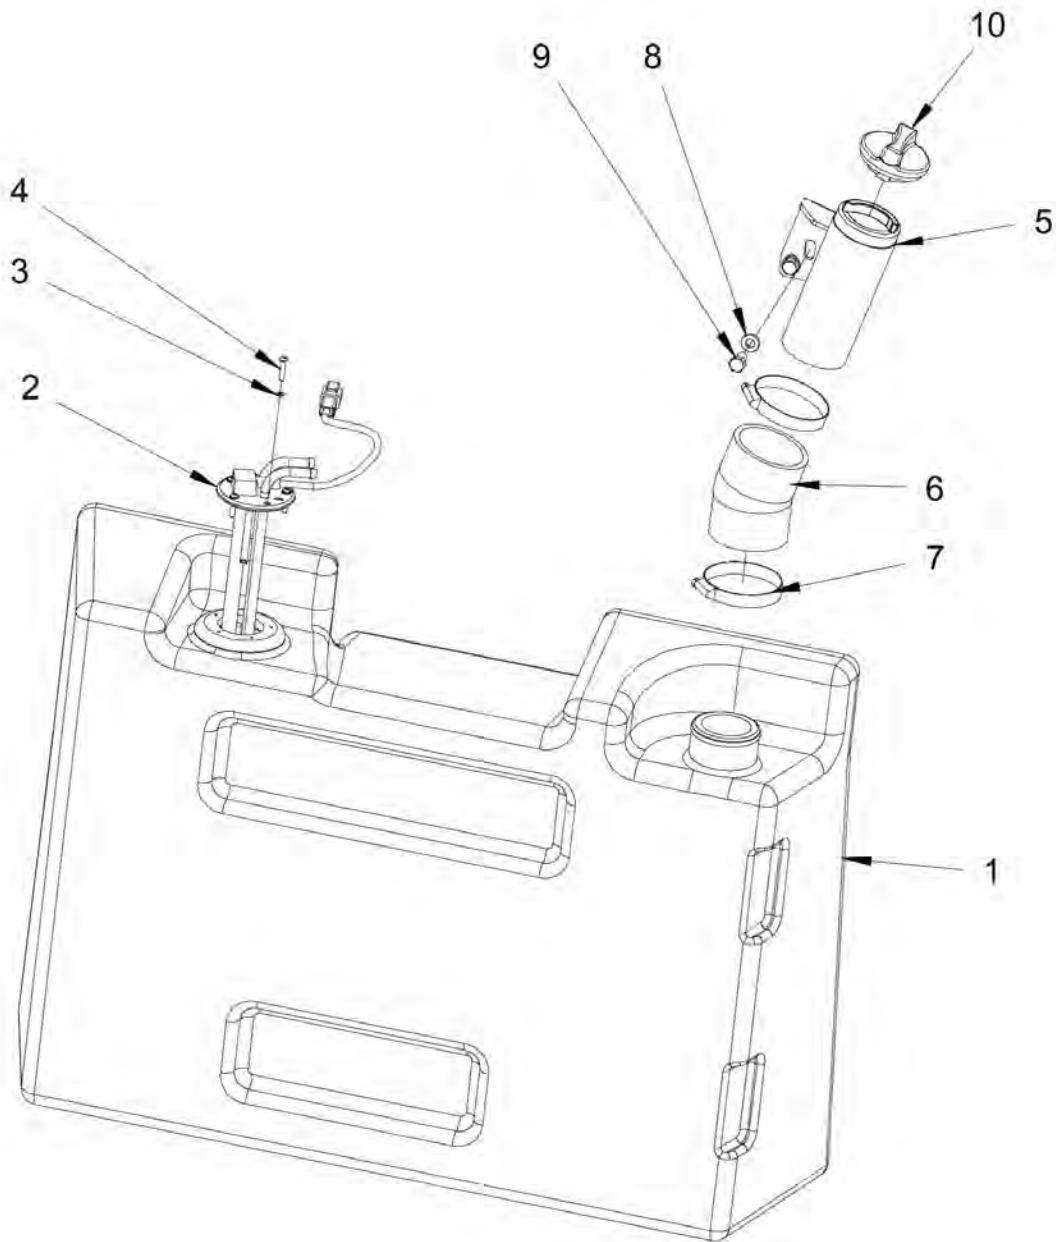

Engine room Fuel tank

Item	Part No.	Name	Qty	L	SN INFO
1	4812125018	Fuel tank	1		
2	4700378574	Level sender	1		
3	4700904698	Plain washer	5		
4	4700903236	Screw, Thread rolling K40x20	5		
5	4812125657	Bracket	1		
6	4812125587	Hose	1		
7	4700313023	Hose clamp	2		
8	4700904556	Steel plain washer 8,4x16x3,0	2		
9	4700500019	Hexagon screw	2		
10	4812125710	Cap	1