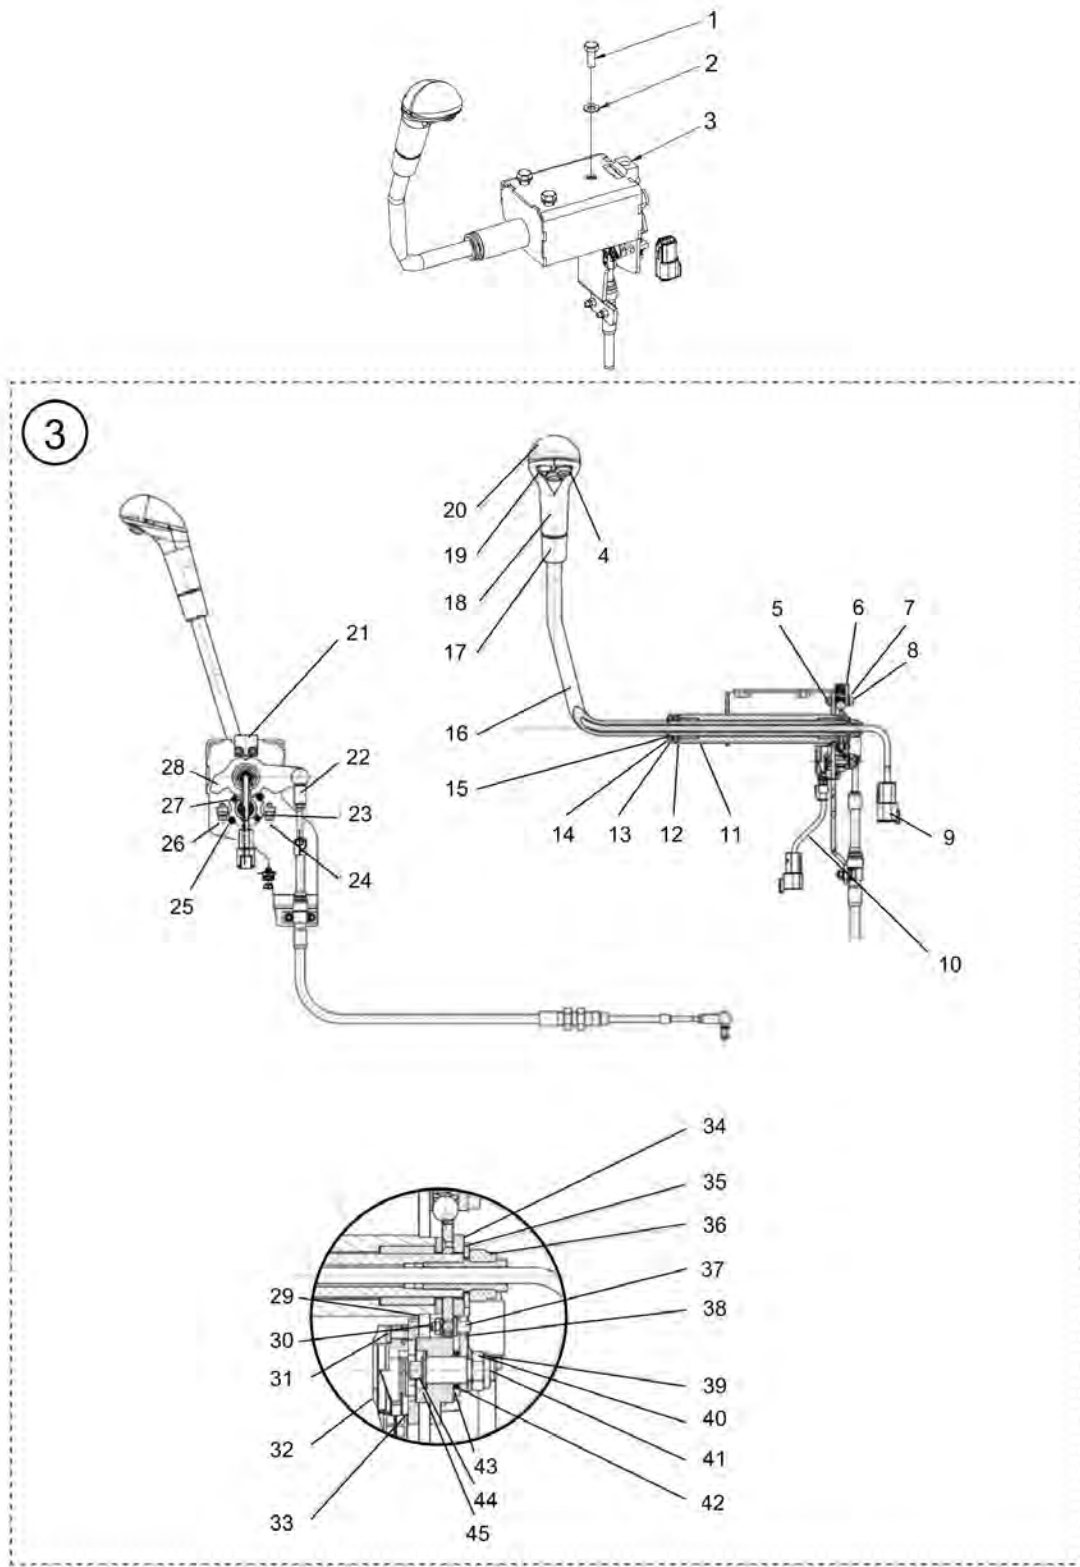

Drivers platform Control module (Single 2-buttons)

Refer to Parts Online for the most up to date information. The printed information might be outdated.

Fri Jan 05 14:23:08 UTC 2018

Item	Part No.	Name	Qty	L	SN INFO
1	4700500053	Screw, M8x20 mm 8.8 A2K	3		
2	4700904229	Washer, 8.4x 6x1.5 mm 300HV	3		
3	4812126119	F/R lever (2 buttons, single), cpl.	1		
4	-	Button	2		
5	-	Screw, M5x25	2		
6	-	Spring	1		
7	-	Sphere	1		
8	-	Washer	2		
9	-	Harness (2-poles)	1		
10	-	Sensor harness	1		
11	-	Bushing	2		
12	-	Washer	2		
13	-	Ring	2		
14	-	Washer	2		
16	-	Control lever	1		
17	-	Handle safety part	1		
18	-	Handle body	1		
19	-	Button cap	1		
20	-	Handle top	1		
21	-	Holder	1		
22	-	Cable	1		
23	-	Nut	2		
24	-	Screw, M5x18	2		
25	-	Washer	2		
26	-	Lock Nut	4		
27	-	Screw, M3x14	2		
28	-	Screw, M3x20	2		
29	-	Washer	1		
30	-	Nut	1		
31	-	Screw, M3x20	2		
32	-	Sensor	1		
33	-	Sensor holder, internal	1		
34	-	Washer	2		
35	-	Washer	1		
36	-	Lock Nut	1		
37	-	Pin	1		
38	-	Sensor	1		
39	-	Washer	1		

Refer to Parts Online for the most up to date information. The printed information might be outdated.

Fri Jan 05 14:23:08 UTC 2018