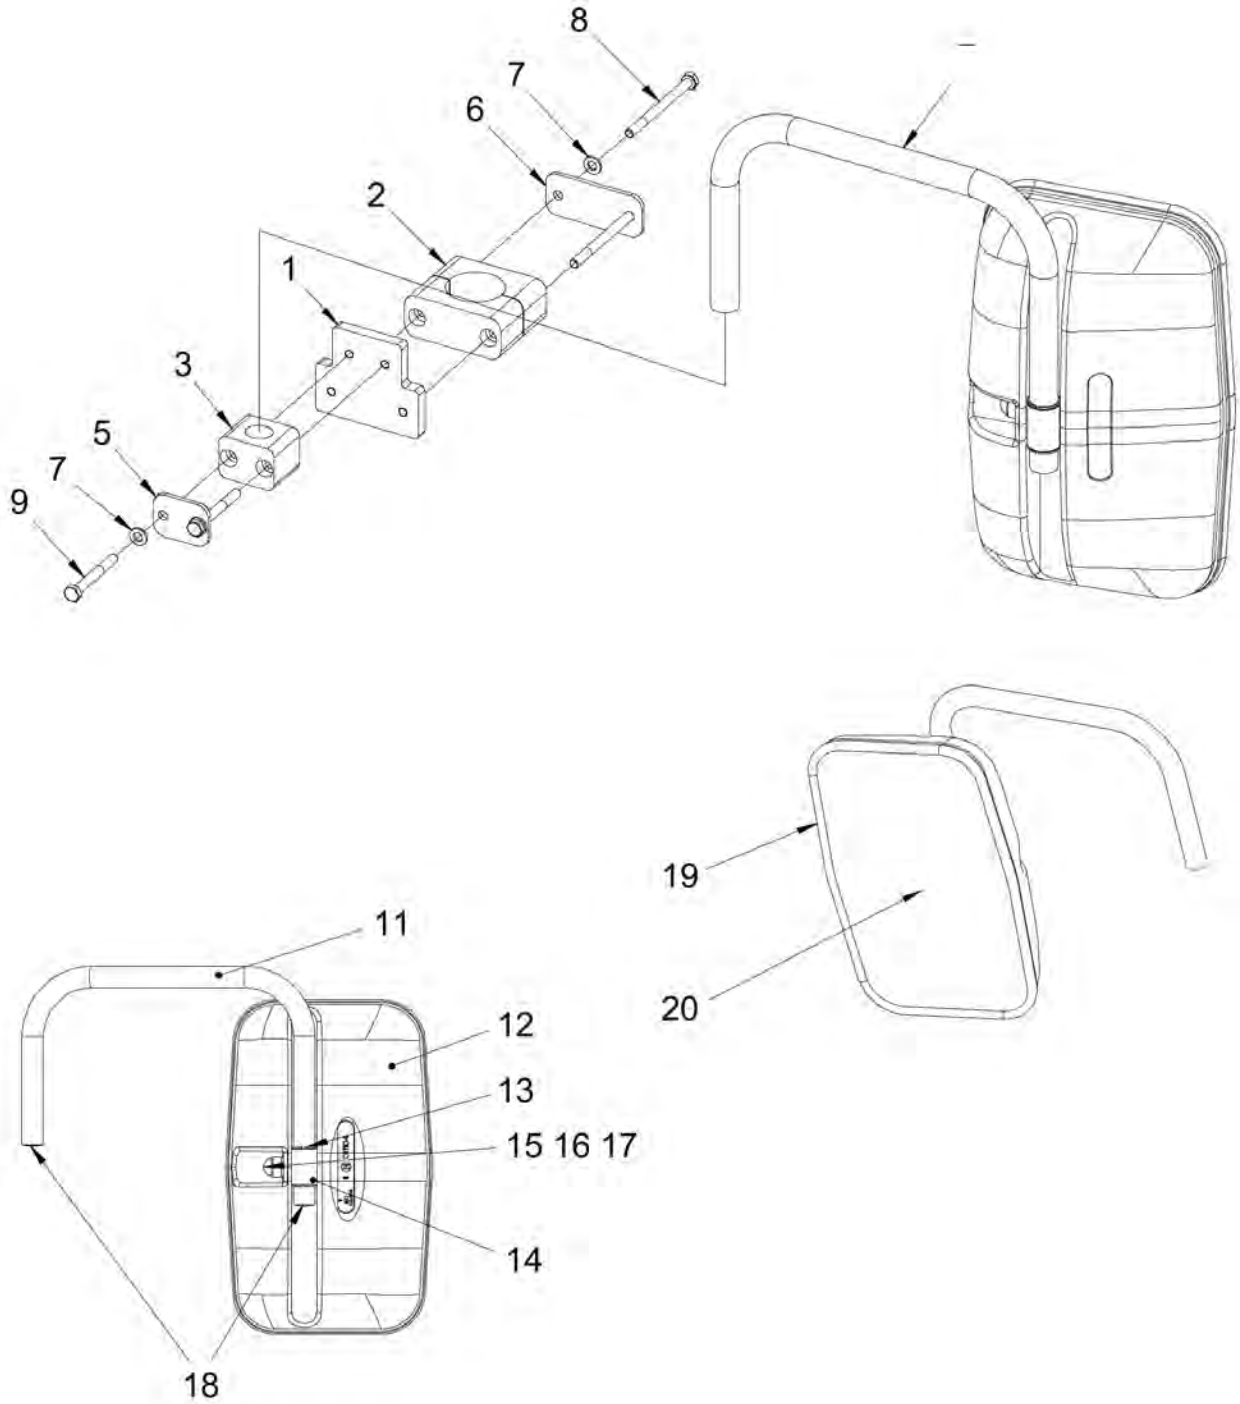

**Drivers platform** Fixed seat

Item	Part No.	Name	Qty	L	SN INFO
1	4812126022	Seat frame	1		
2	4700904229	Washer, 8.4x 6x1.5 mm 300HV	4		
3	4700500053	Screw, M8x20 mm 8.8 A2K	4		

**Drivers platform** Rear view mirror