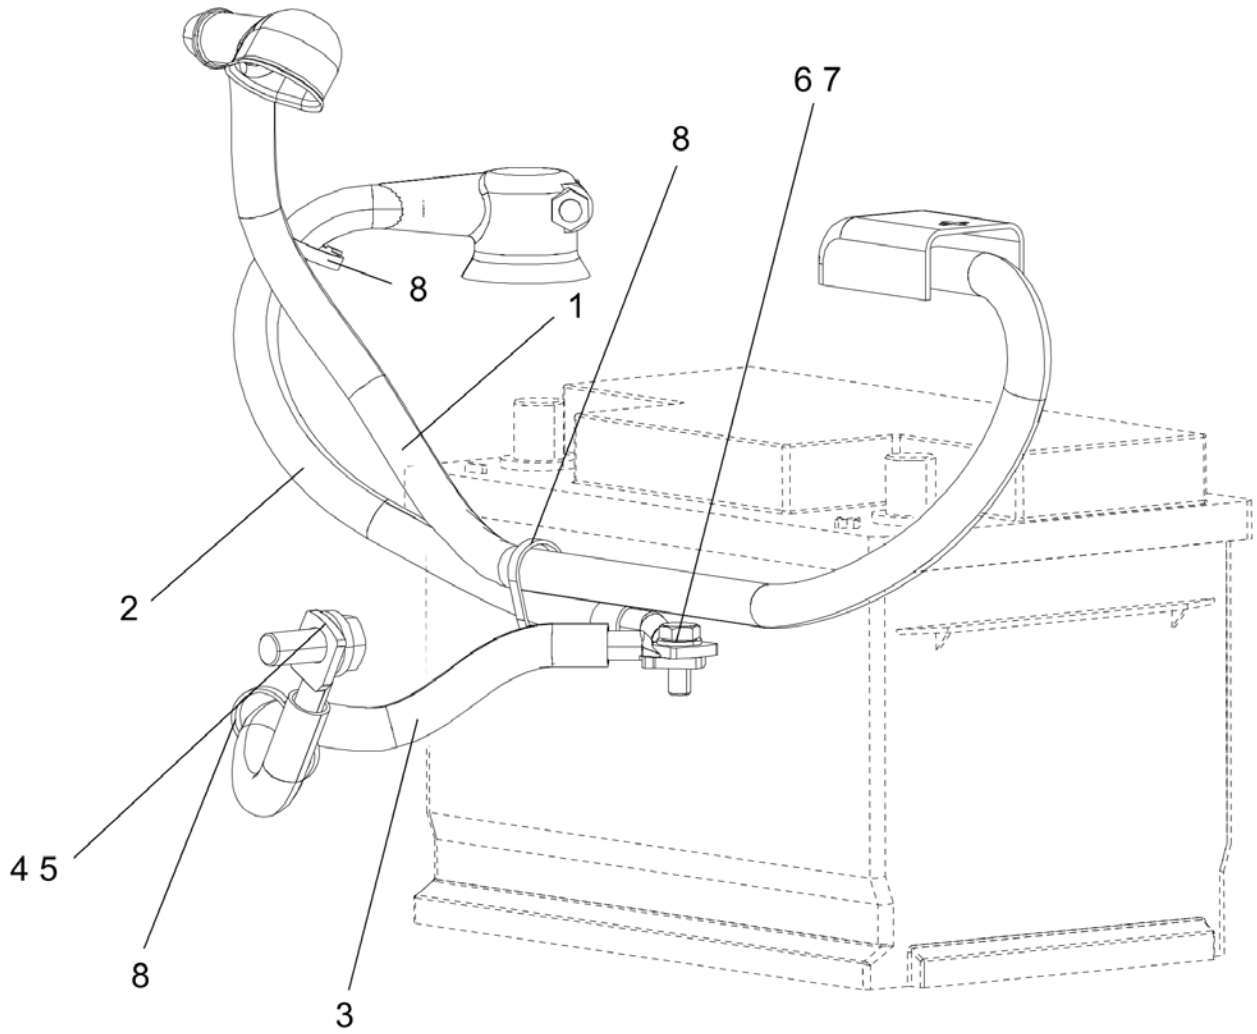

Electrical equipment Cable harness - Quick release disconnecter

Refer to Parts Online for the most up to date information. The printed information might be outdated.

Fri Jan 05 14:22:57 UTC 2018

Item	Part No.	Name	Qty	L	SN INFO
1	4812125962	Battery cable	1		
2	4700791818	Battery cable	1		
3	4700903760	Connection cable coarse	1		
4	4700904703	Plain washer 13x24x4 mm	1		
5	4700792250	Screw	1		
6	4700904229	Washer, 8.4x 6x1.5 mm 300HV	3		
7	4700500053	Screw, M8x20 mm 8.8 A2K	1		
8	4700313041	Cable ties, L=200 mm	3