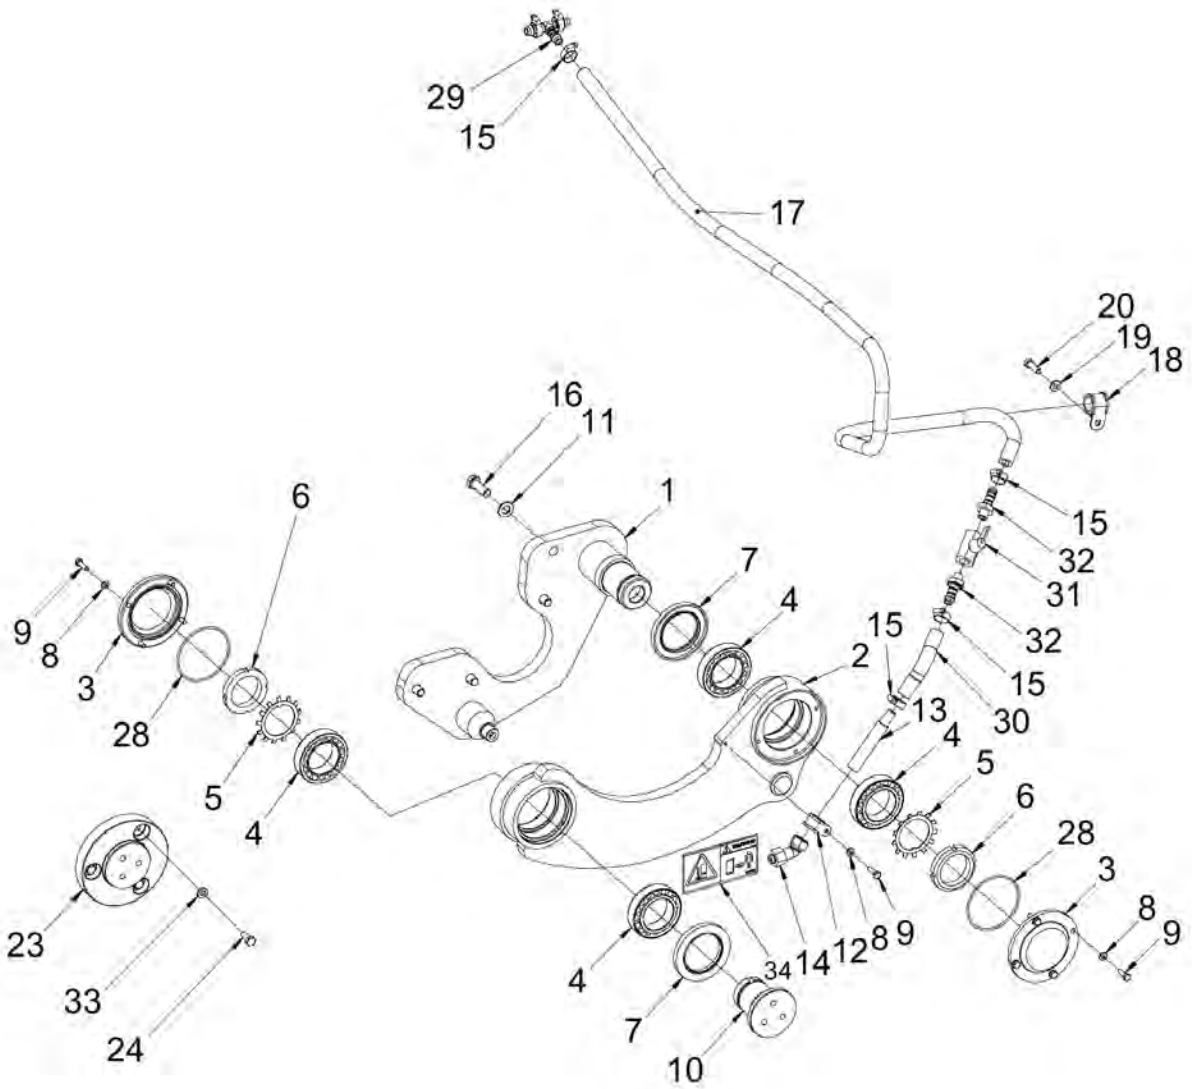

Optional equipment Edge cutter

Refer to Parts Online for the most up to date information. The printed information might be outdated.

Fri Jan 05 14:23:12 UTC 2018

Item	Part No.	Name	Qty	L	SN INFO
1	4812125867	HOLDER	1		
2	4812125878	CUTTER	1		
3	4812125890	BEARING COVER	2		
4	4812125913	TAPER ROLLER BEARING	4		
5	4700136009	Lock washer	2		
6	4700135009	Shaft nut	2		
7	4812125891	RADIAL LIP-TYPE SEAL	2		
8	4700904228	Washer 6,4x12x1,5	9		
9	4700500040	Screw, M6x20 mm 8.8 A2K	9		
10	4812125894	SHAFT	1		
11	4700904231	Washer, 13x24x2 mm 300 HV	4		
12	4700921078	Clamp	1		
13	4700392058	Pipe	1		
14	4700392123	Nozzle body	1		
15	4700313002	Hose clamp	6		
16	4700500037	Hex. screw	4		
17	4812118968	Coolant hose	1,6 M		
18	4700960727	Clamp	1		
19	4700904229	Washer, 8.4x 6x1.5 mm 300HV	1		
20	4700500021	Screw, M8x25 mm 8.8 A2K	1		
23	4812125910	HOLDER	1		
24	4700500053	Screw, M8x20 mm 8.8 A2K	3		
28	4700160276	O-ring	2		
29	4700923735	Hose connection	1		
30	4812118968	Coolant hose	0,11 M		
31	4700925599	Ball valve	1		
32	4700901432	Hose connection	2		
33	4700904556	Steel plain washer 8,4x16x3,0	3		
34	4700904083	Safety decal	1