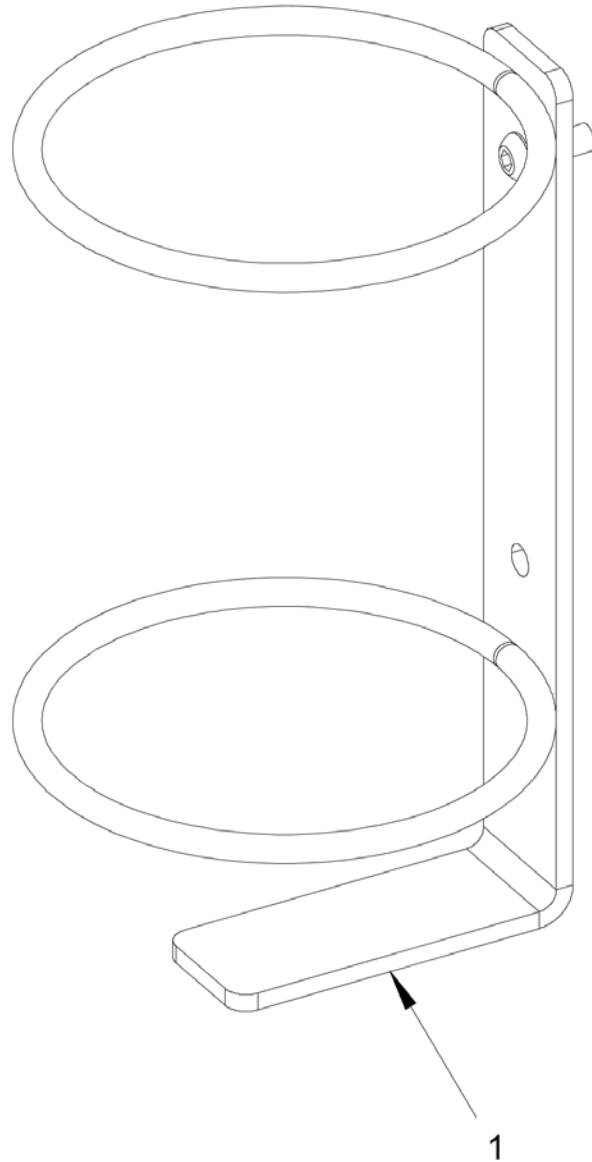

**Drivers platform** Cup and can holder

Item	Part No.	Name	Qty	L	SN INFO
1	4812127395	Bracket	1		

**Decals** Decals

Refer to Parts Online for the most up to date information. The printed information might be outdated.