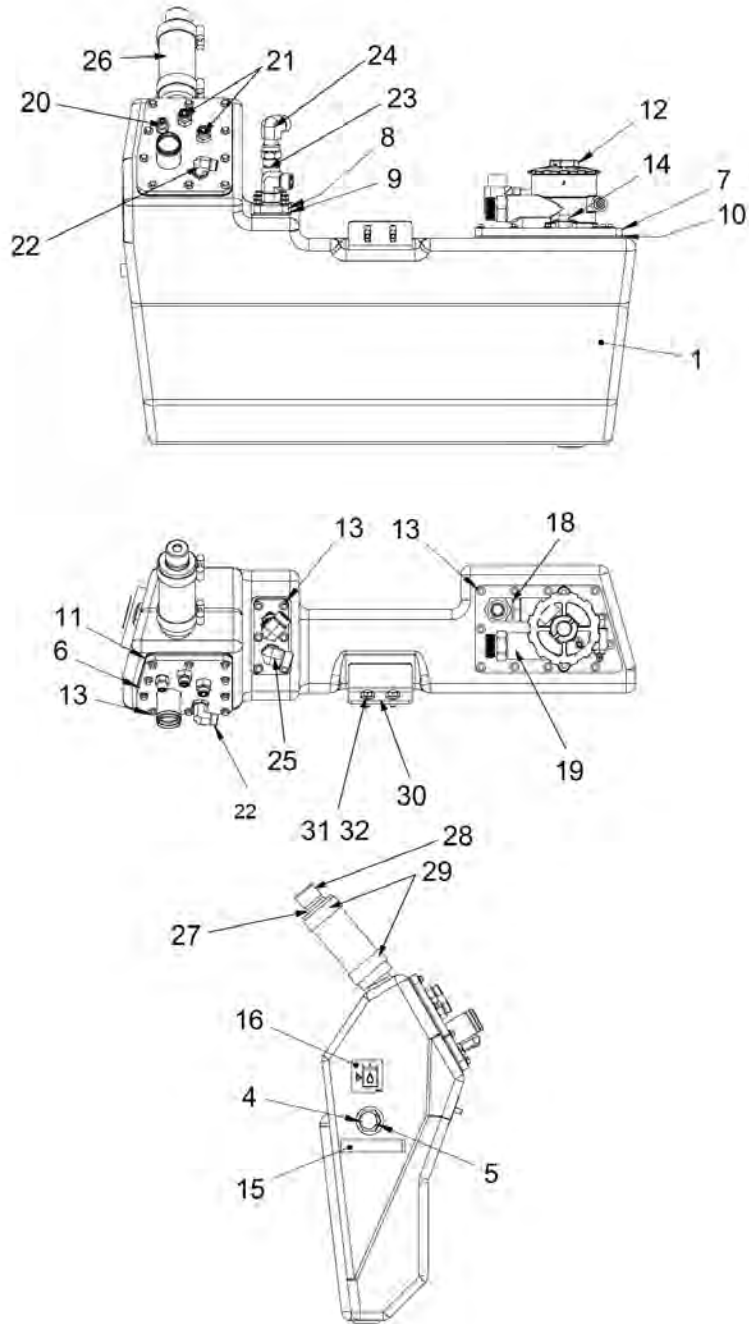

**Engine room** Hydraulic oil tank

Item	Part No.	Name	Qty	L	SN INFO
1	4812125476	Hydarulic oil tank	1		
4	4700813443	O-ring	1		
5	4700791395	Sight plug	1		
6	4812125477	Lid	1		
7	4812125478	Lid	1		
8	4812125651	Lid	1		
9	4812125652	Gasket	1		
10	4812125479	Gasket	1		
11	4812125480	Gasket	1		
12	4812113327	Hydraulic oil filter, cpl.	1		
12	4812113328	Hydraulic oil filter element	1		
13	4700500501	Screw M6x20	27		
14	4700508028	Screw, M10x20H	2		
15	4700202041	Rubber strip	0,1 M		
16	4700272373	Label, hydraulic oil level	1		
18	4700791698	Connector elbow 90 ORFS	1		
19	4700792338	Adapter	1		
20	4700791914	Adapter	1		
21	4700791828	Adapter	2		
22	4700791840	Adapter	1		
23	4700791821	Straight connector orfs	1		
24	4700904766	Elbow connector 90°	1		
25	4700791843	Elbow 90, O-ring with swivel	1		
26	4812119321	Hydraulic hose	1		
27	4700357139	Connector	1		
28	4700357138	Ventilating filter	1		
29	4700313126	Clamp	2		
30	4812125676	Bracket	1		
31	4700904640	Washer, 8.4x22x3 mm 300HV	2		
32	4700500053	Screw, M8x20 mm 8.8 A2K	2		