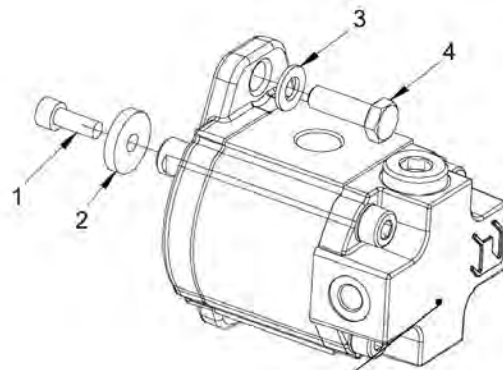

Hydraulic system Hydraulic motor

Item	Part No.	Name	Qty	L	SN INFO
1	4700508002	Cylinder screw	1		
2	4700904735	Steel plain washer	1		
3	4700904229	Washer, 8.4x 6x1.5 mm 300HV	2		
4	4700500021	Screw, M8x25 mm 8.8 A2K	2		
5	4812125795	Hydraulic motor	1		
6	-	Valve	1		
7	-	House	1		
8	-	Cover, rear	1		
9	-	Cover, front	1		
10	-	Plate	1		
11	-	Plate	1		
12	-	Shaft	1		
13	-	Gear	1		
14	-	Screw, M8x70	4		
15	-	Washer	4		
16	-	O-ring	2		
17	-	Repair kit	1		
18	-	Repair kit	1		
19	-	Repair kit	2		
20	-	Ring	1		
23	-	Key	1		
24	-	Washer	1		
25	-	Pin	2