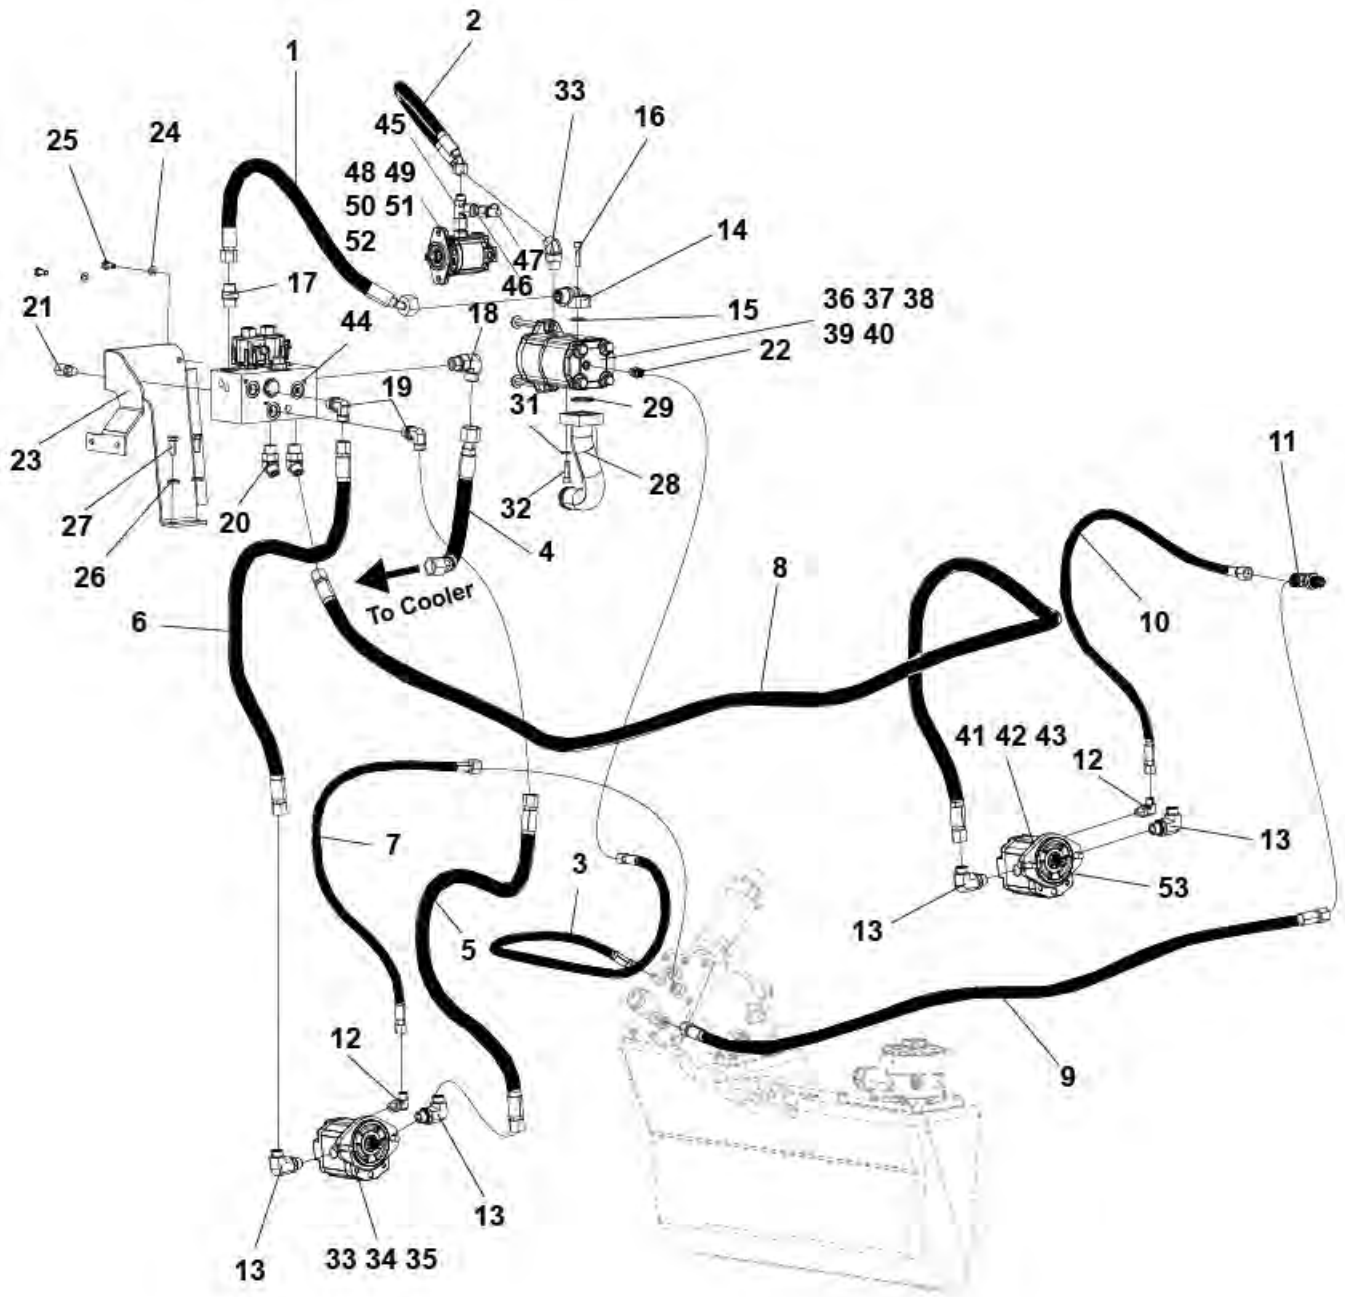

Refer to Parts Online for the most up to date information. The printed information might be outdated.

Fri Jan 05 14:22:47 UTC 2018

Item	Part No.	Name	Qty	L	SN INFO
39	4700904230	Plain washer 10.5x22x2 mm	2		
40	4700902287	Nut, M10	2		
41	4812118172	Hydraulic motor	2		
42	4700603018	Washer 10x18x4	2		
43	4700508029	Cylinder screw	2		
44	4812125749	Hydraulic valve	1		
45	4700791414	T-connection, O-ring with swivel	1		
46	4700791847	Straight connector	1		
47	4700923405	Measuring nipple	1		
48		Hydraulic motor	1		
49	4700904229	Washer, 8.4x 6x1.5 mm 300HV	2		
50	4700500021	Screw, M8x25 mm 8.8 A2K	2		
51	4700904735	Steel plain washer	1		
52	4700508002	Cylinder screw	1		
53	4700160031	O-ring	1