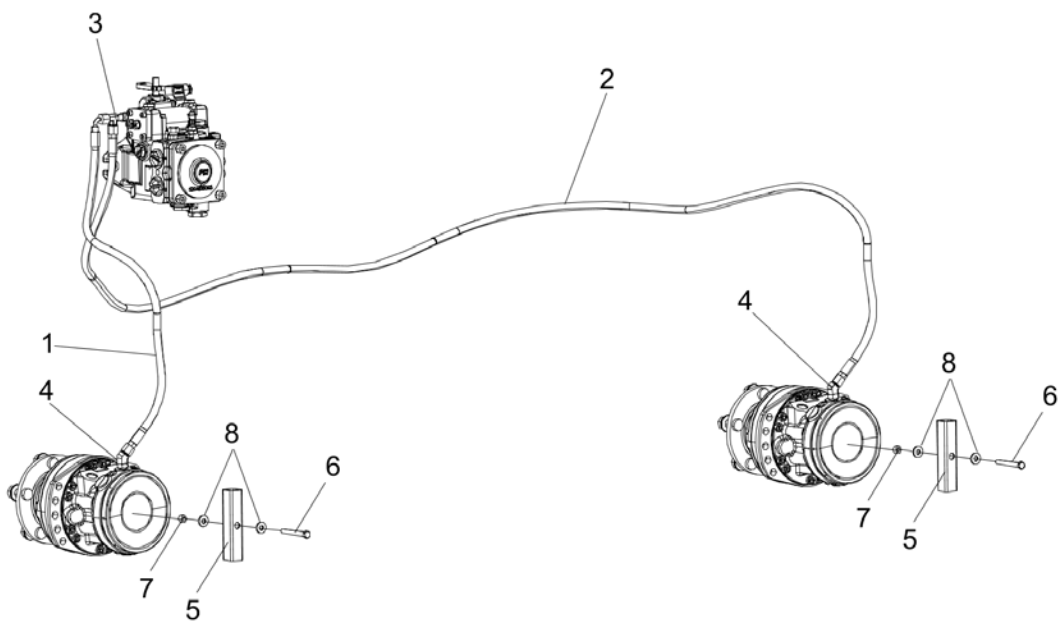

Hydraulic system Brake system

Item	Part No.	Name	Qty	L	SN INFO
1	4812125763	Hydraulic hose	1		
2	4812125764	Hydraulic hose	1		
3	4812121239	T-Connector	1		
4	4812116050	Adapter	2		
5	4700357892	Stirrup	2		
6	4700792550	Screw M12x100 10.9	2		
7	4700928849	Nut	2		
8	4700904213	Steel Plain Washer	4