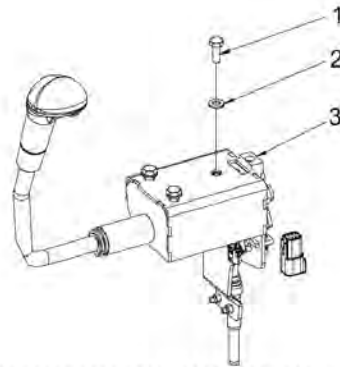

Refer to Parts Online for the most up to date information. The printed information might be outdated.

Fri Jan 05 14:23:07 UTC 2018

Item	Part No.	Name	Qty	L	SN INFO
40	-	Lock Nut	1		
41	-	Shaft	1		
42	-	Ring	2		
43	-	Washer	3		
45	-	Sensor holder, external	1