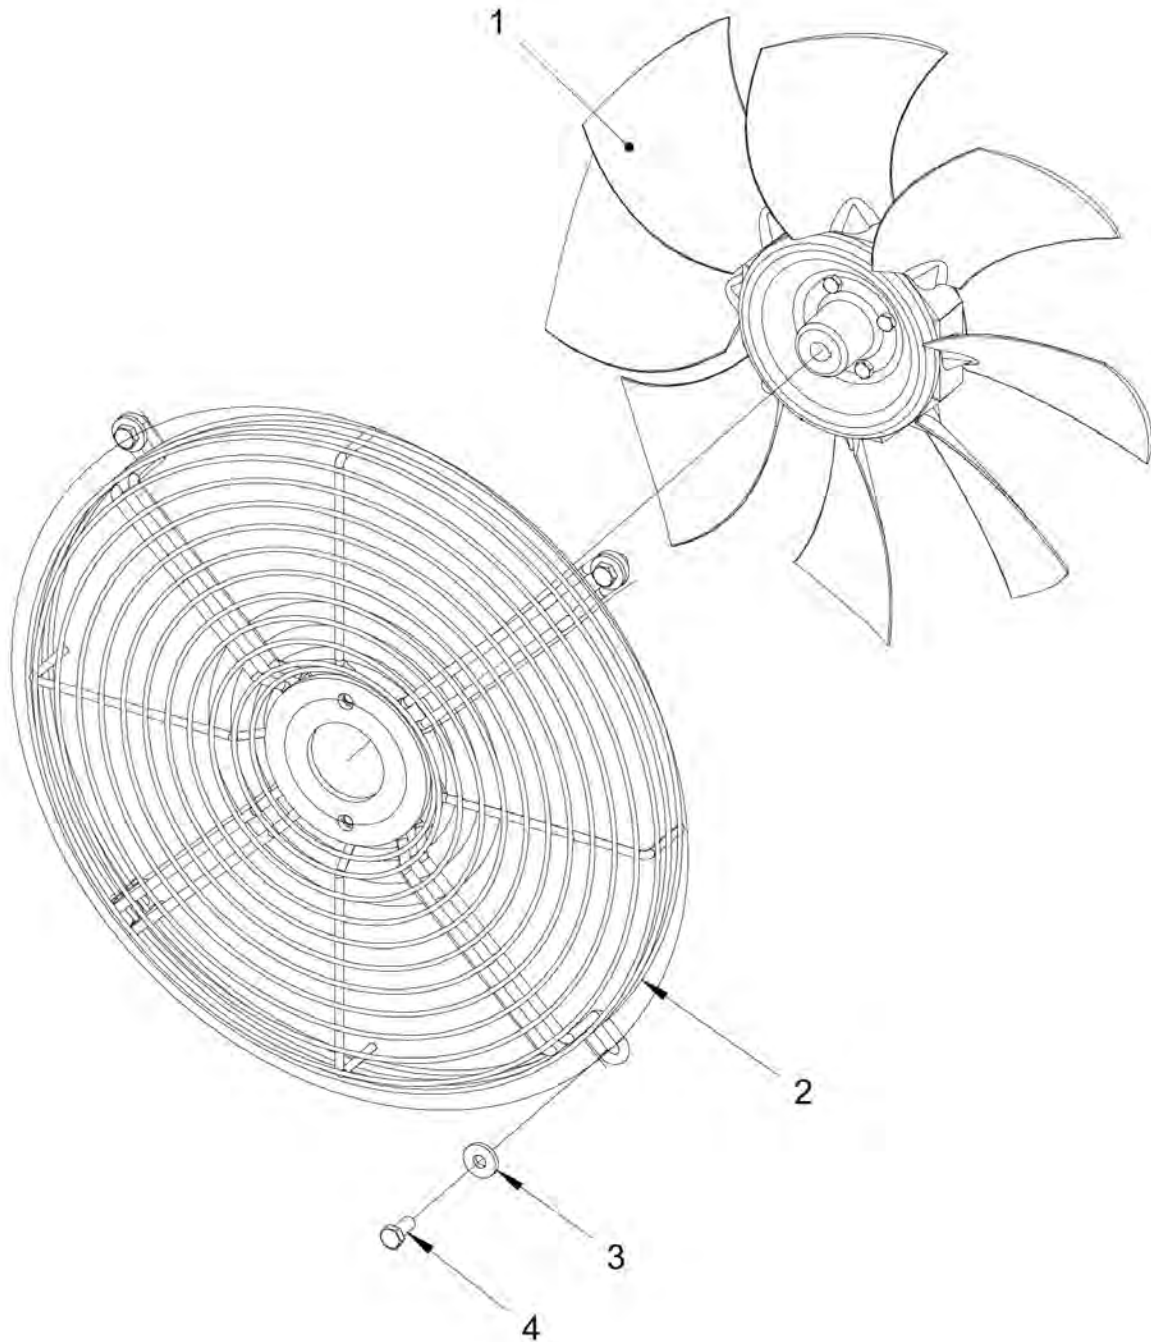

Engine room Fan

Refer to Parts Online for the most up to date information. The printed information might be outdated.

Fri Jan 05 14:22:43 UTC 2018

Item	Part No.	Name	Qty	L	SN INFO
1	4812125655	Fan	1		
2	4812125641	Fan protection	1		
3	4700904640	Washer, 8.4x22x3 mm 300HV	4		
4	4700500100	Hexagon screw	4