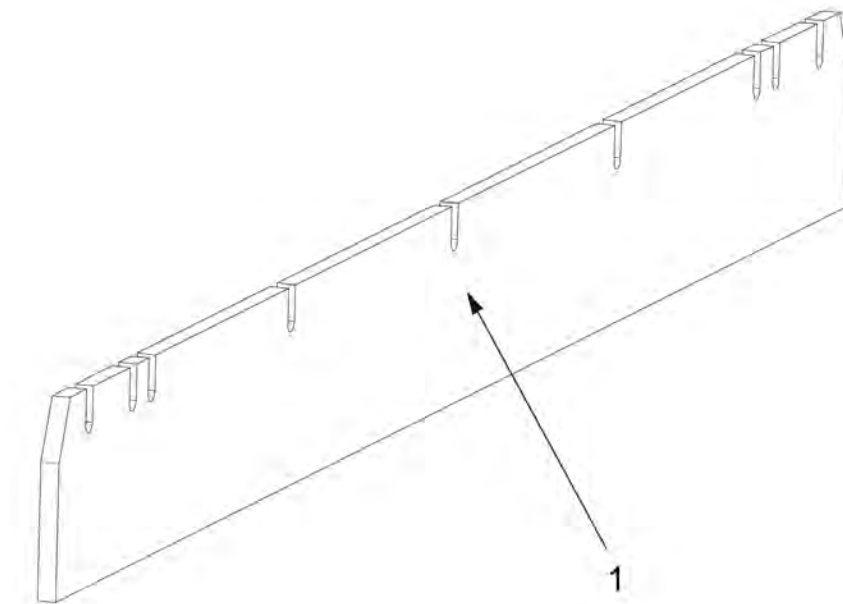

Repair kits 4812162274 Scraper kit CC1200 VI

Item	Part No.	Name	Qty	L	SN INFO
0	4812162274	Scraper kit	1		
1	4812125422	Scraper blade	4