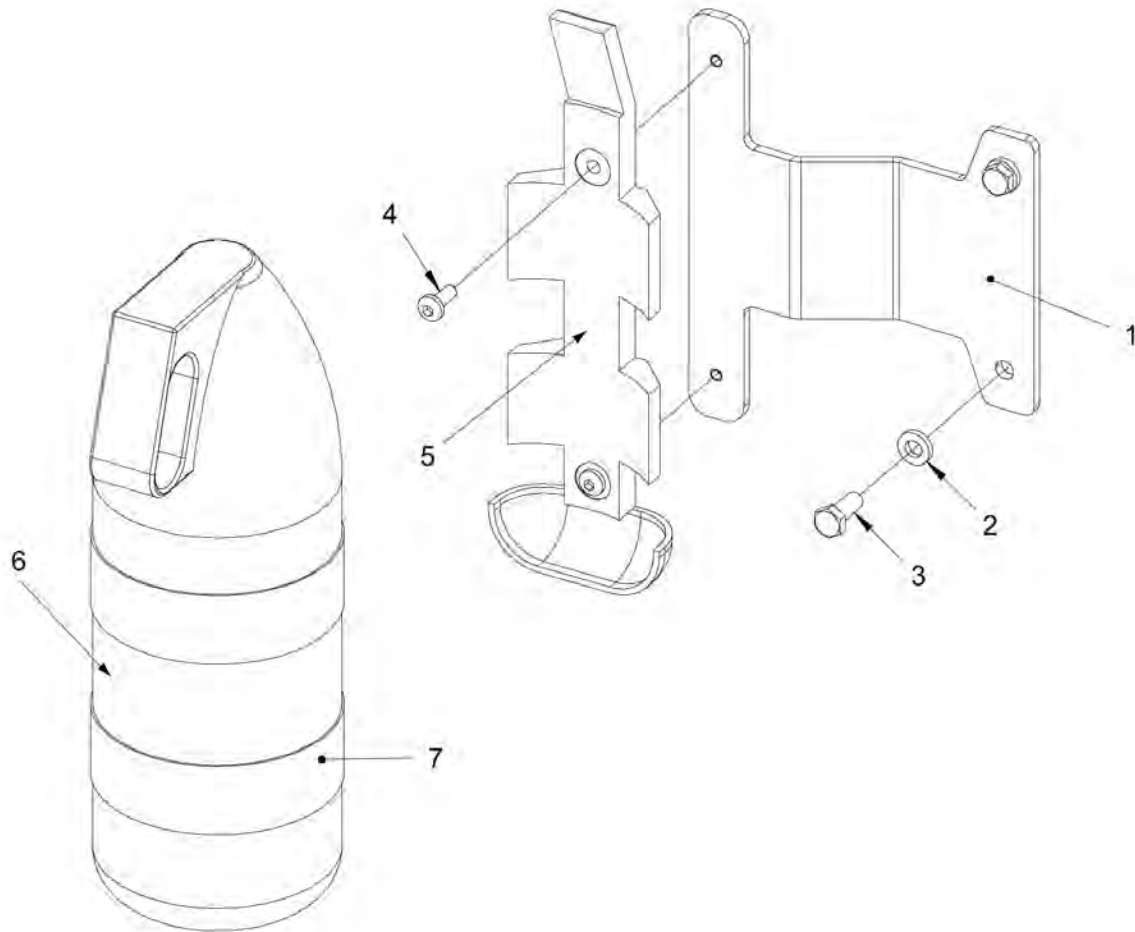

Optional equipment Fire extinguisher

Item	Part No.	Name	Qty	L	SN INFO
1	4812125990	Bracket	1		
2	4700904556	Steel plain washer 8,4x16x3,0	2		
3	4700500053	Screw, M8x20 mm 8.8 A2K	2		
4	4700792185	Screw M6x16	2		
5	4700378857	Holder	1		
6	-	Fire extinguisher	1		
7	4700378858	Strap	2