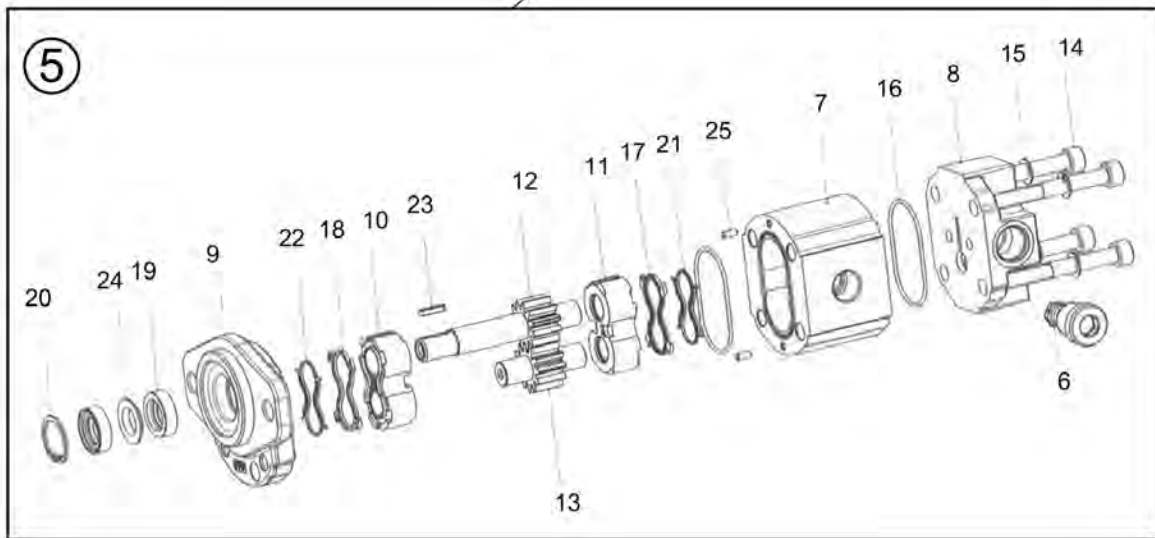

Hydraulic system Hydraulic motor

Item	Part No.	Name	Qty	L	SN INFO
1	4700508002	Cylinder screw	1		
2	4700904735	Steel plain washer	1		
3	4700904229	Washer, 8.4x 6x1.5 mm 300HV	2		
4	4700500021	Screw, M8x25 mm 8.8 A2K	2		
5	4812125795	Hydraulic motor	1		
6	-	Valve	1		
7	-	House	1		
8	-	Cover, rear	1		
9	-	Cover, front	1		
10	-	Plate	1		
11	-	Plate	1		
12	-	Shaft	1		
13	-	Gear	1		
14	-	Screw, M8x70	4		
15	-	Washer	4		
16	-	O-ring	2		
17	-	Repair kit	1		
18	-	Repair kit	1		
19	-	Repair kit	2		
20	-	Ring	1		
23	-	Key	1		
24	-	Washer	1		
25	-	Pin	2