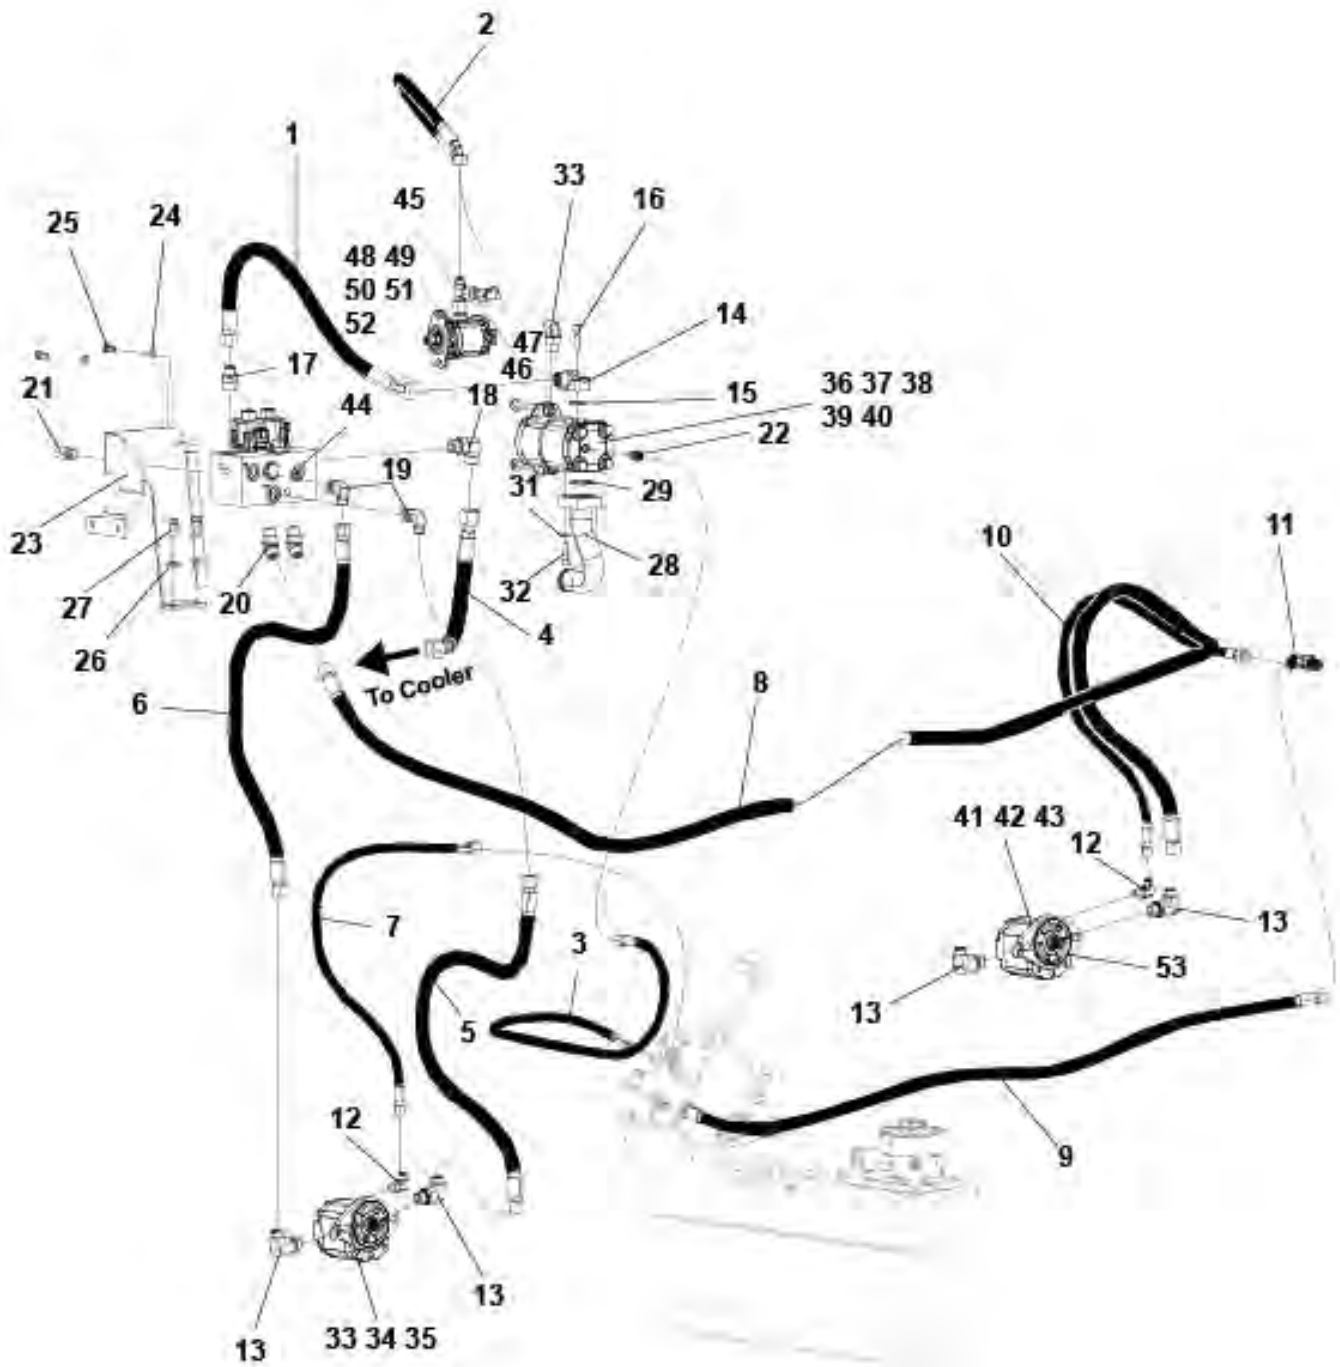

Refer to Parts Online for the most up to date information. The printed information might be outdated.

Fri Jan 05 14:22:47 UTC 2018

Item	Part No.	Name	Qty	L	SN INFO
39	4700904230	Plain washer 10.5x22x2 mm	2		
40	4700902287	Nut, M10	2		
41	4812118172	Hydraulic motor	2		
42	4700603018	Washer 10x18x4	2		
43	4700508029	Cylinder screw	2		
44	4812125749	Hydraulic valve	1		
45	4700791414	T-connection, O-ring with swivel	1		
46	4700791847	Straight connector	1		
47	4700923405	Measuring nipple	1		
48		Hydraulic motor	1		
49	4700904229	Washer, 8.4x 6x1.5 mm 300HV	2		
50	4700500021	Screw, M8x25 mm 8.8 A2K	2		
51	4700904735	Steel plain washer	1		
52	4700508002	Cylinder screw	1		
53	4700160031	O-ring	1