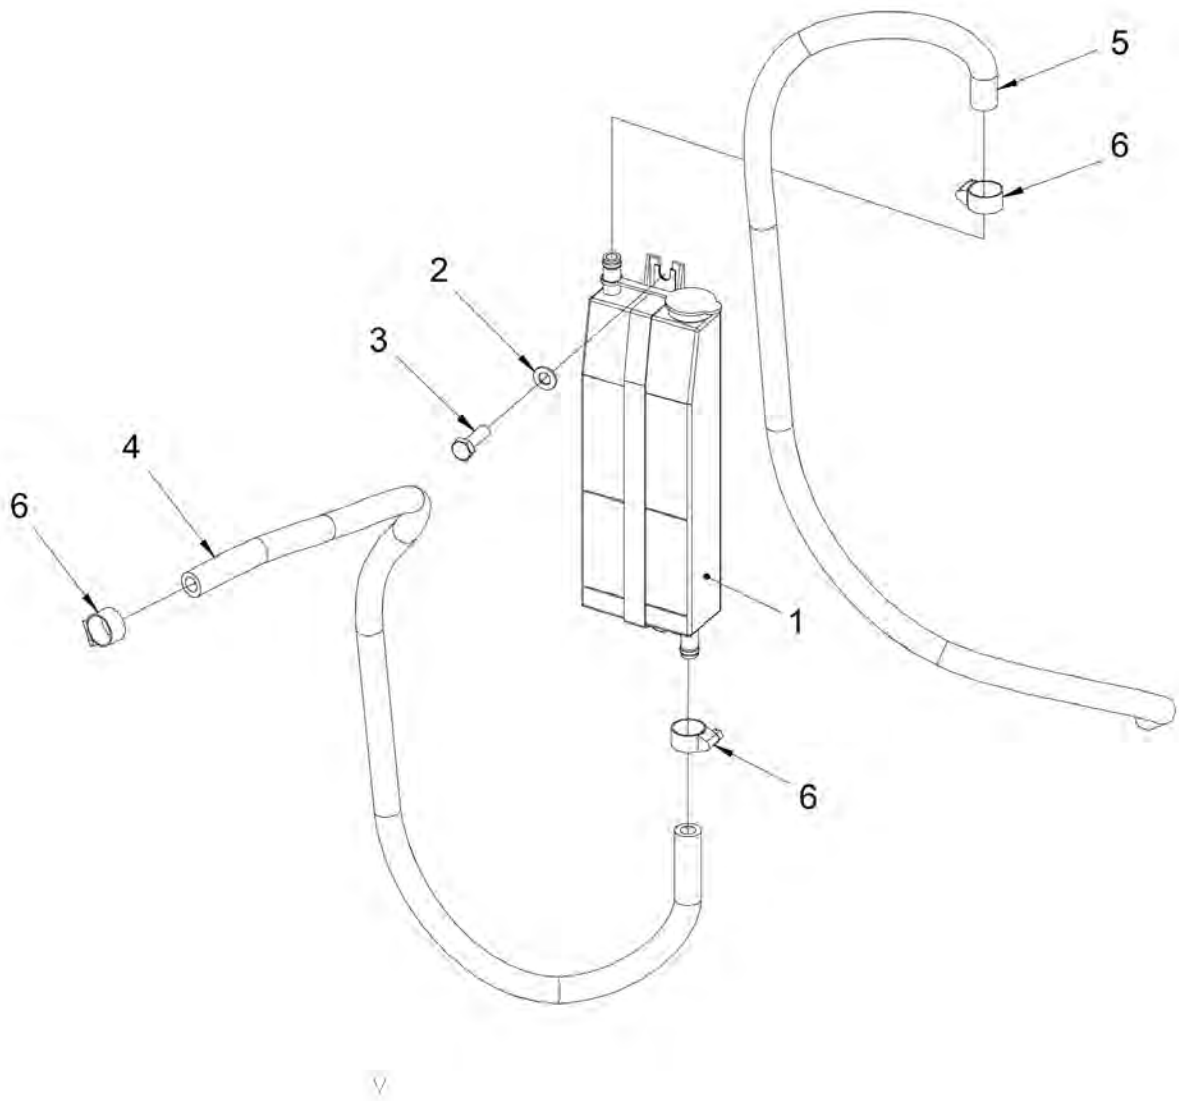

Engine room Expansion tank

Item	Part No.	Name	Qty	L	SN INFO
1	4812125796	Expansion tank	1		
2	4700904229	Washer, 8.4x 6x1.5 mm 300HV	2		
3	4700500021	Screw, M8x25 mm 8.8 A2K	2		
4	4812122244	Coolant hose	1		
5	4812122244	Coolant hose	0,9		
6	4700313003	Hose clamp	3