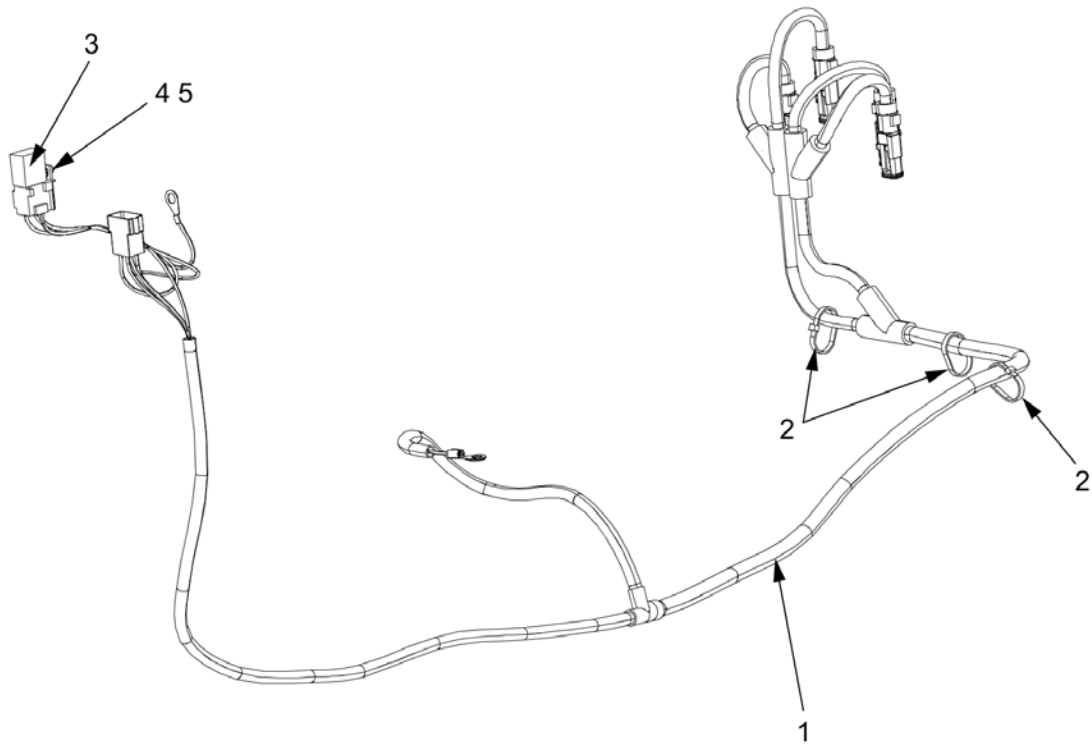

Electrical equipment Cable harness - Edge cutter, Chip spreader

Item	Part No.	Name	Qty	L	SN INFO
1	4812125880	Cable harness	1		
2	4700313041	Cable ties, L=200 mm	3		
3	4700381390	Relay	1		
4	4700904281	Washer, 5,3x10x1 300HV	1		
5	4700500003	Hex. screw	1