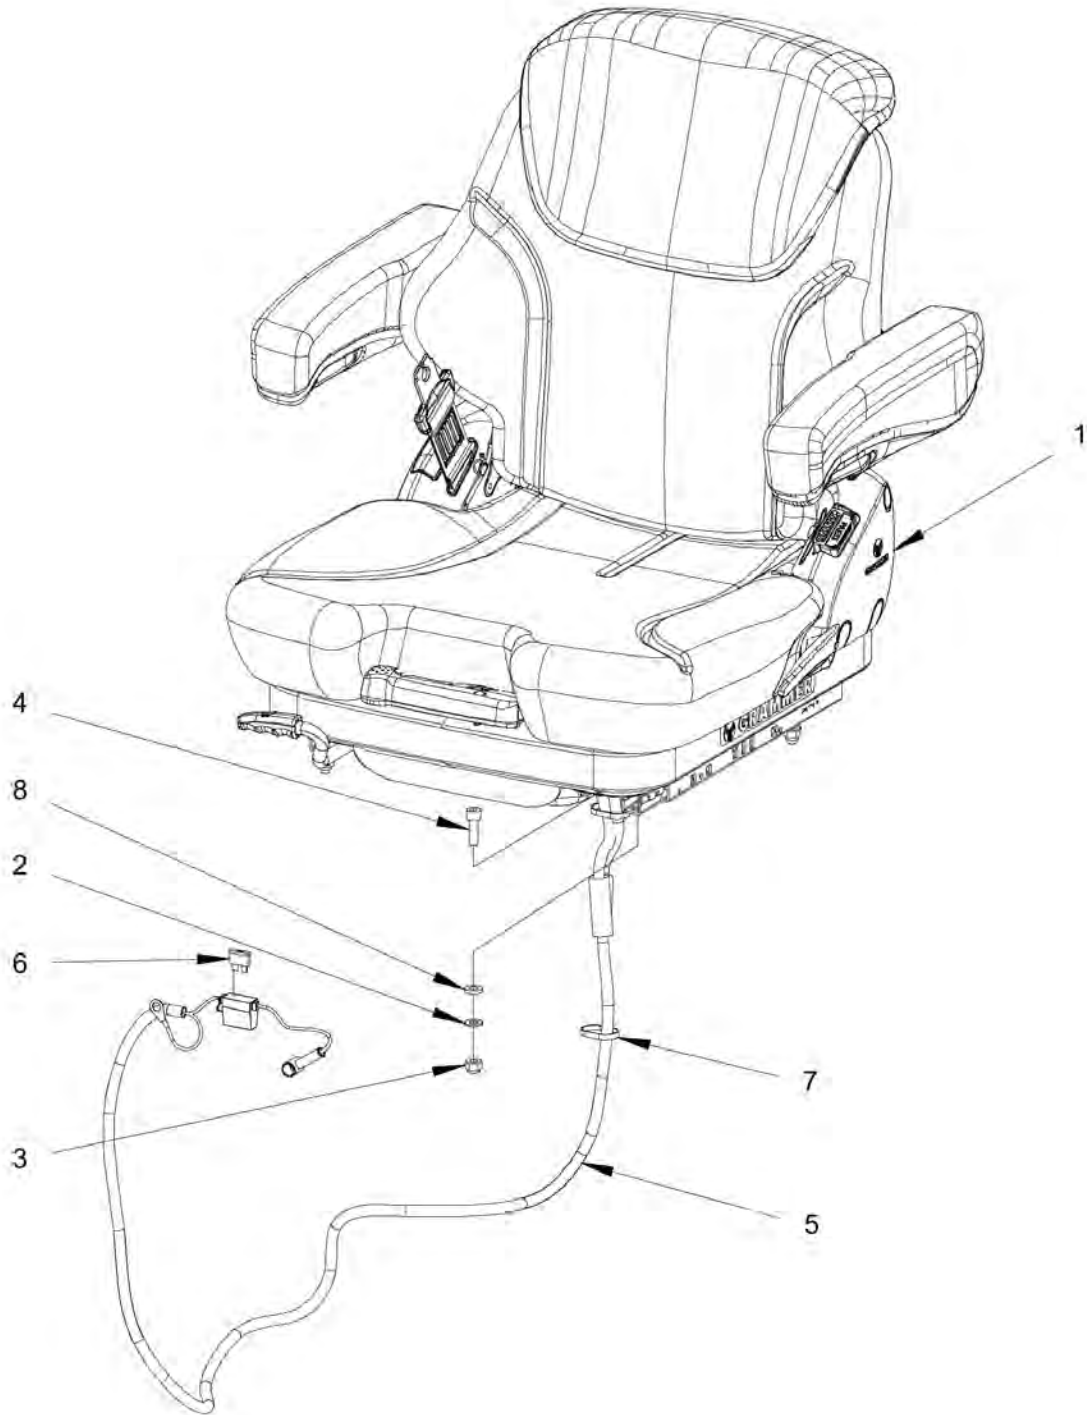

**Drivers platform** Comfort seat with heat module

Refer to Parts Online for the most up to date information. The printed information might be outdated.

Fri Jan 05 14:23:10 UTC 2018

Item	Part No.	Name	Qty	L	SN INFO
1	4812127213	Comfort seat, with heat module	1		
2	4700904229	Washer, 8.4x 6x1.5 mm 300HV	4		
3	4700586003	Lock nut M8	4		
4	4700900777	Screw	4		
5	4812127324	Cable harness	1		
6	4700901227	Fuse 10A Red	1		
7	4700313041	Cable ties, L=200 mm	N		
8	4700904556	Steel plain washer 8,4x16x3,0	4		