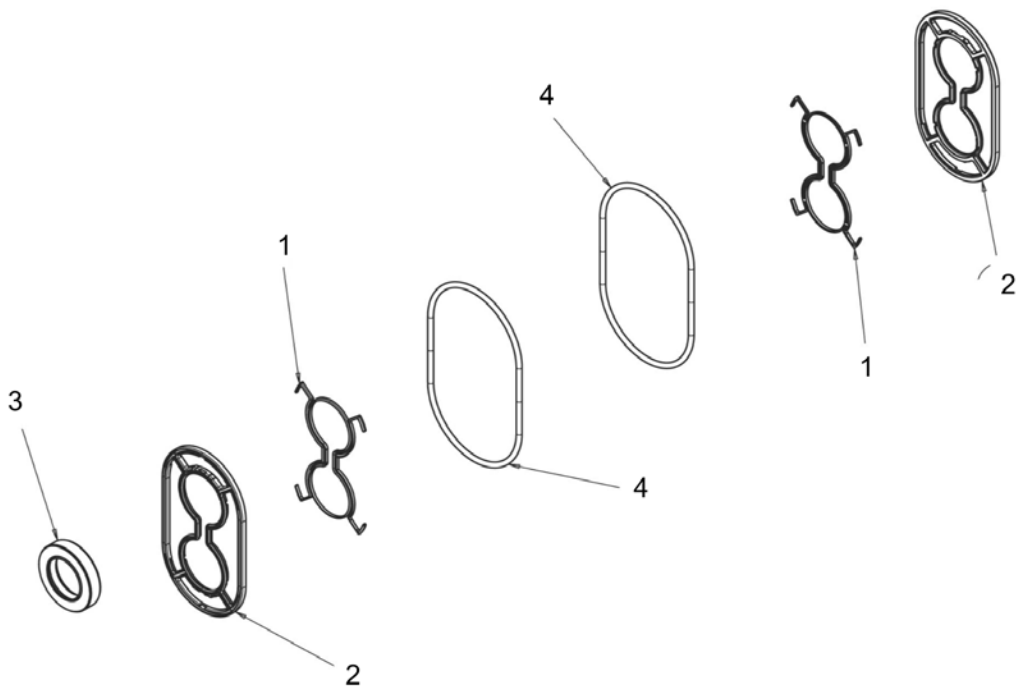

Hydraulic system 4812160957 Seal kit

Item	Part No.	Name	Qty	L	SN INFO
0	4812160957	Seal kit	1		
1	-	Backing ring	2		
2	-	Pressure seal	2		
3	-	Shaft seal	1		
4	-	O-ring seal	2