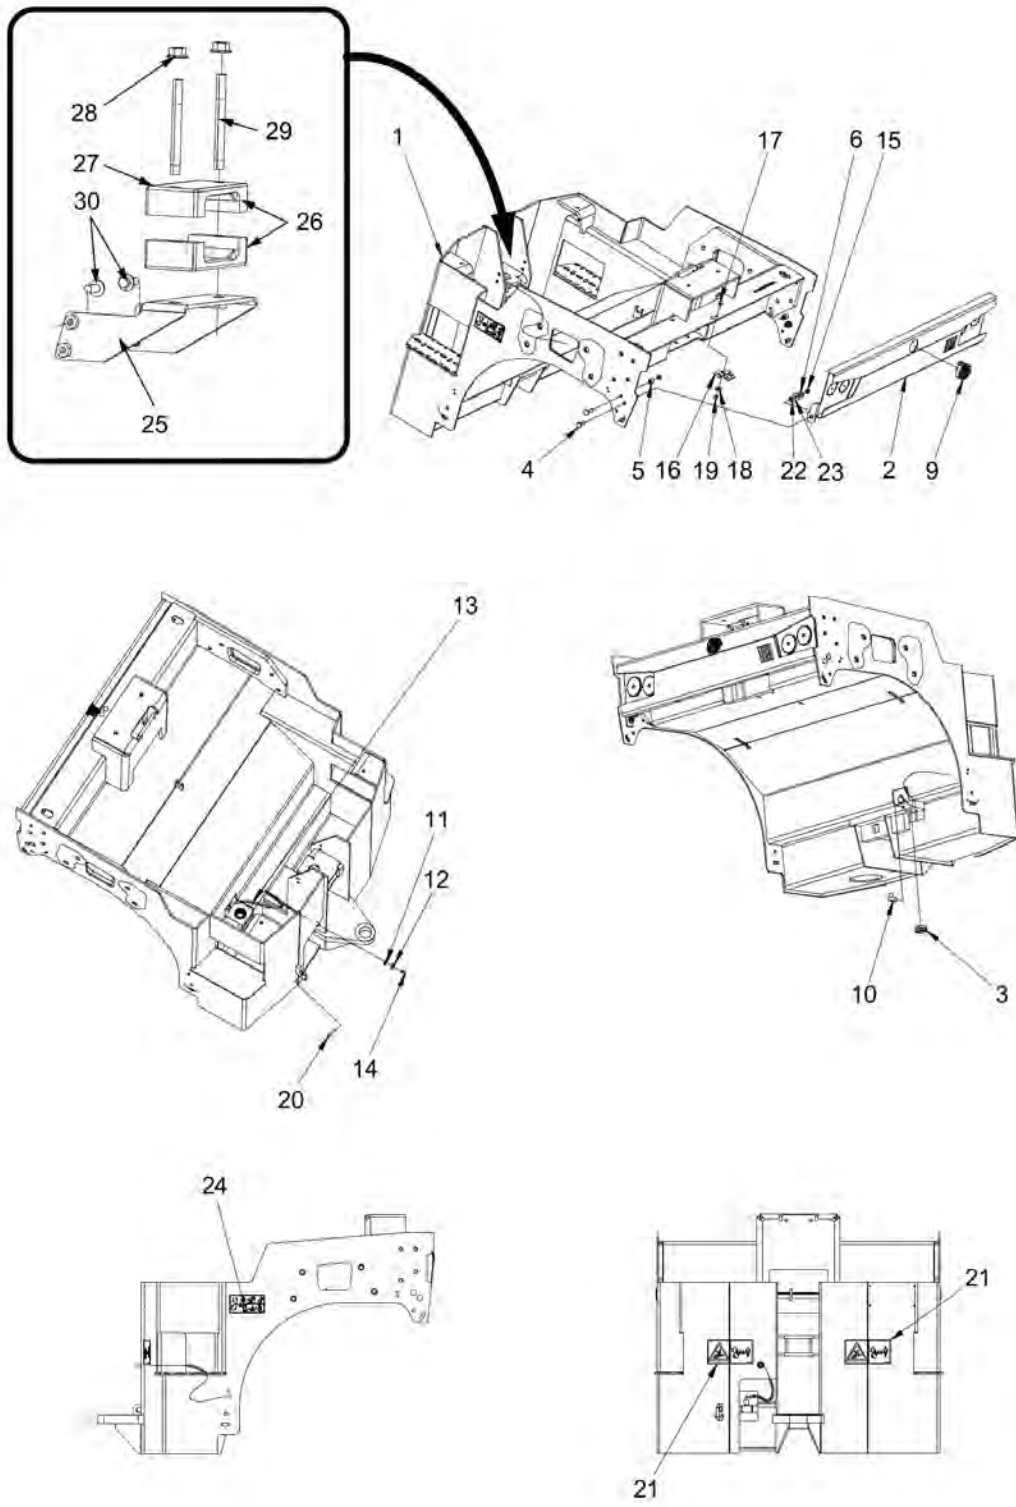

Frame Rear frame

Refer to Parts Online for the most up to date information. The printed information might be outdated.

Fri Jan 05 14:22:36 UTC 2018

Item	Part No.	Name	Qty	L	SN INFO
1	4812125592	Rear frame	1		
2	4812125976	Cover	1		
3	4812125414	Bearing	1		
4	4812117106	Cup square neck bolt	4		
5	4700371728	Spacer sleeve	2		
6	4700904640	Washer, 8.4x22x3 mm 300HV	2		
9	4812125978	Latch	1		
10	4700373183	Elbow 90°	1		
11	4700904231	Washer, 13x24x2 mm 300 HV	1		
12	4700903831	Hexagon nut	1		
13	4812117733	Hydraulic hose	1		
14	4700926214	Grease fitting	1		
15	4700586003	Lock nut M8	4		
16	4812126012	Lock fittings	1		
17	4700903923	Cup square neck bolt	2		
18	4700904735	Steel plain washer	2		
19	4700586002	Lock nut M6 -8	2		
20	4700629024	Pin	1		
21	4700903422	Safety decal "CRUSH AREA"	2		
22	4812126957	Spacer sleeve	2		
23	4700903662	Washer	2		
24	4812125363	Safety decal "RISK OF CRUSHING"	1		
25	4812125468	Bracket	1		
26	4700343732	Hose clamp	2		
27	4700335914	Cover plate	1		
28	4700904629	Stud	2		
29	4700792817	Hexagon nut with flange	2		
30	4700500505	Screw, M8x20 mm 8.8 A2K	4