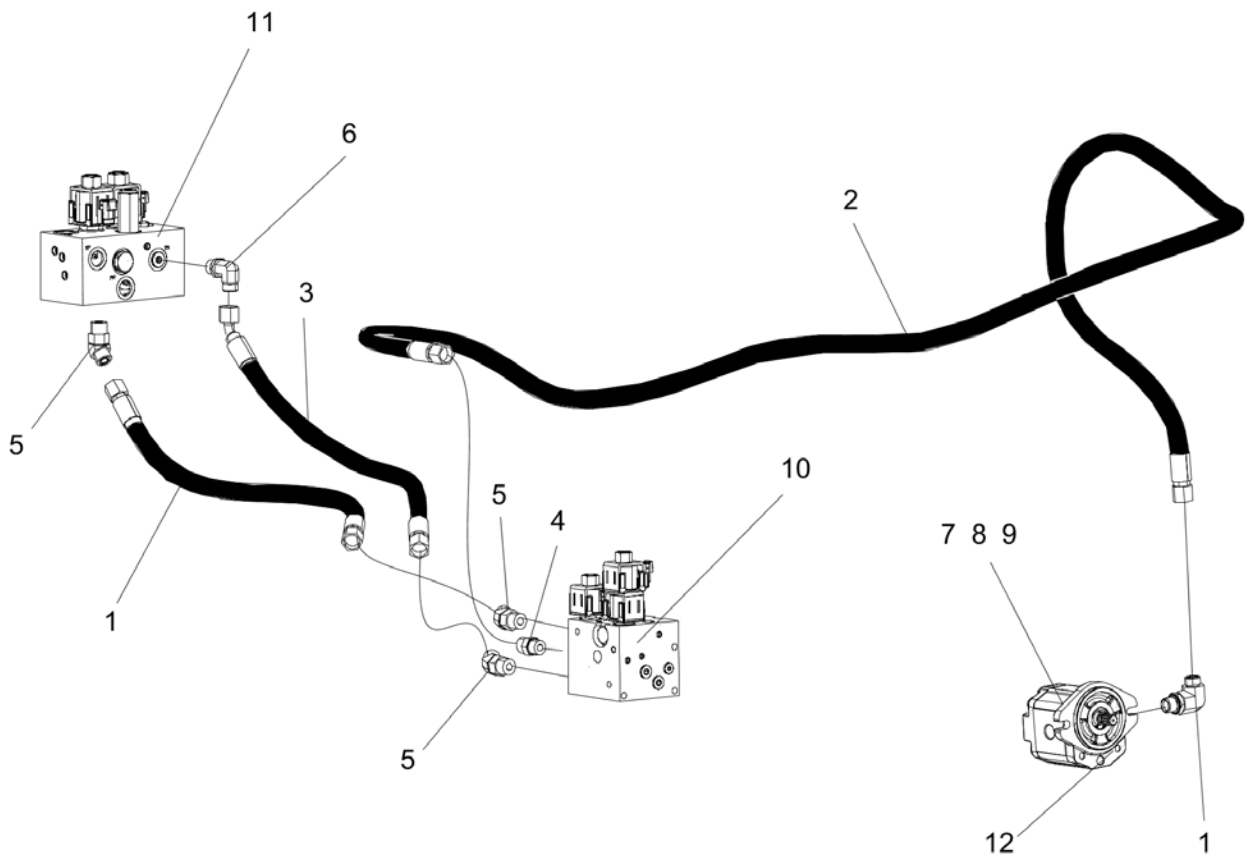

Hydraulic system Vibration system, Accessorie valves

Refer to Parts Online for the most up to date information. The printed information might be outdated.

Fri Jan 05 14:22:48 UTC 2018

Item	Part No.	Name	Qty	L	SN INFO
1	4812125974	Hydraulic hose	1		
2	4812125769	Hydraulic hose	1		
3	4812125975	Hydraulic hose	1		
4	4700791799	Straight connector orfs	1		
5	4700791796	Elbow 45, O-ring with swivel	1		
6	4700791841	Elbow 90 orfs	1		
7	4812118172	Hydraulic motor	1		
8	4700603018	Washer 10x18x4	2		
9	4700508029	Cylinder screw	2		
10	4812125681	Hydraulic valve	1		
11	4812125749	Hydraulic valve	1		
12	4700160031	O-ring	1