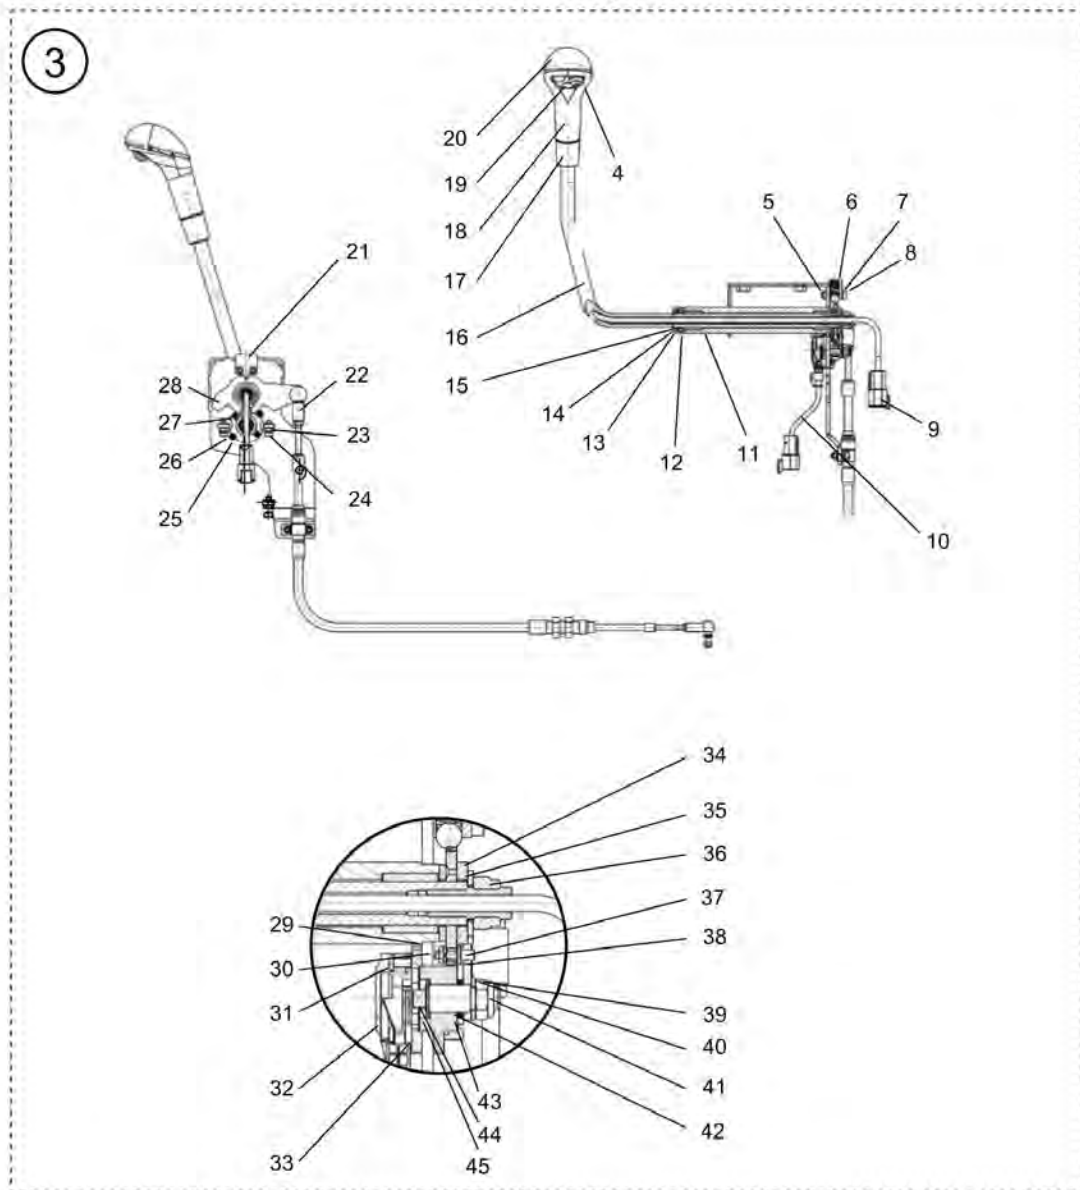

Drivers platform Control module (Single 1-button)

Item	Part No.	Name	Qty	L	SN INFO
1	4700500053	Screw, M8x20 mm 8.8 A2K	3		
2	4700904229	Washer, 8.4x 6x1.5 mm 300HV	3		
3	4812126118	F/R lever (1 button, single), cpl.	1		
4	-	Button	1		
5	-	Screw, M5x25	2		
6	-	Spring	1		
7	-	Sphere	1		
8	-	Washer	2		
9	-	Harness (2-poles)	1		
10	-	Sensor harness	1		
11	-	Bushing	2		
12	-	Washer	2		
13	-	Ring	2		
14	-	Washer	2		
16	-	Control lever	1		
17	-	Handle safety part	1		
18	-	Handle body	1		
19	-	Button cap	2		
20	-	Handle top	1		
21	-	Holder	1		
22	-	Cable	1		
23	-	Nut	2		
24	-	Screw, M5x18	2		
25	-	Washer	2		
26	-	Lock Nut	4		
27	-	Screw, M3x14	2		
28	-	Bracket	1		
29	-	Washer	1		
30	-	Nut	1		
31	-	Screw, M3x20	2		
32	-	Sensor	1		
33	-	Sensor holder, internal	1		
34	-	Washer	2		
35	-	Washer	1		
36	-	Lock Nut	1		
37	-	Pin	1		
38	-	Sensor	1		
39	-	Washer	1		

Refer to Parts Online for the most up to date information. The printed information might be outdated.

Fri Jan 05 14:23:07 UTC 2018