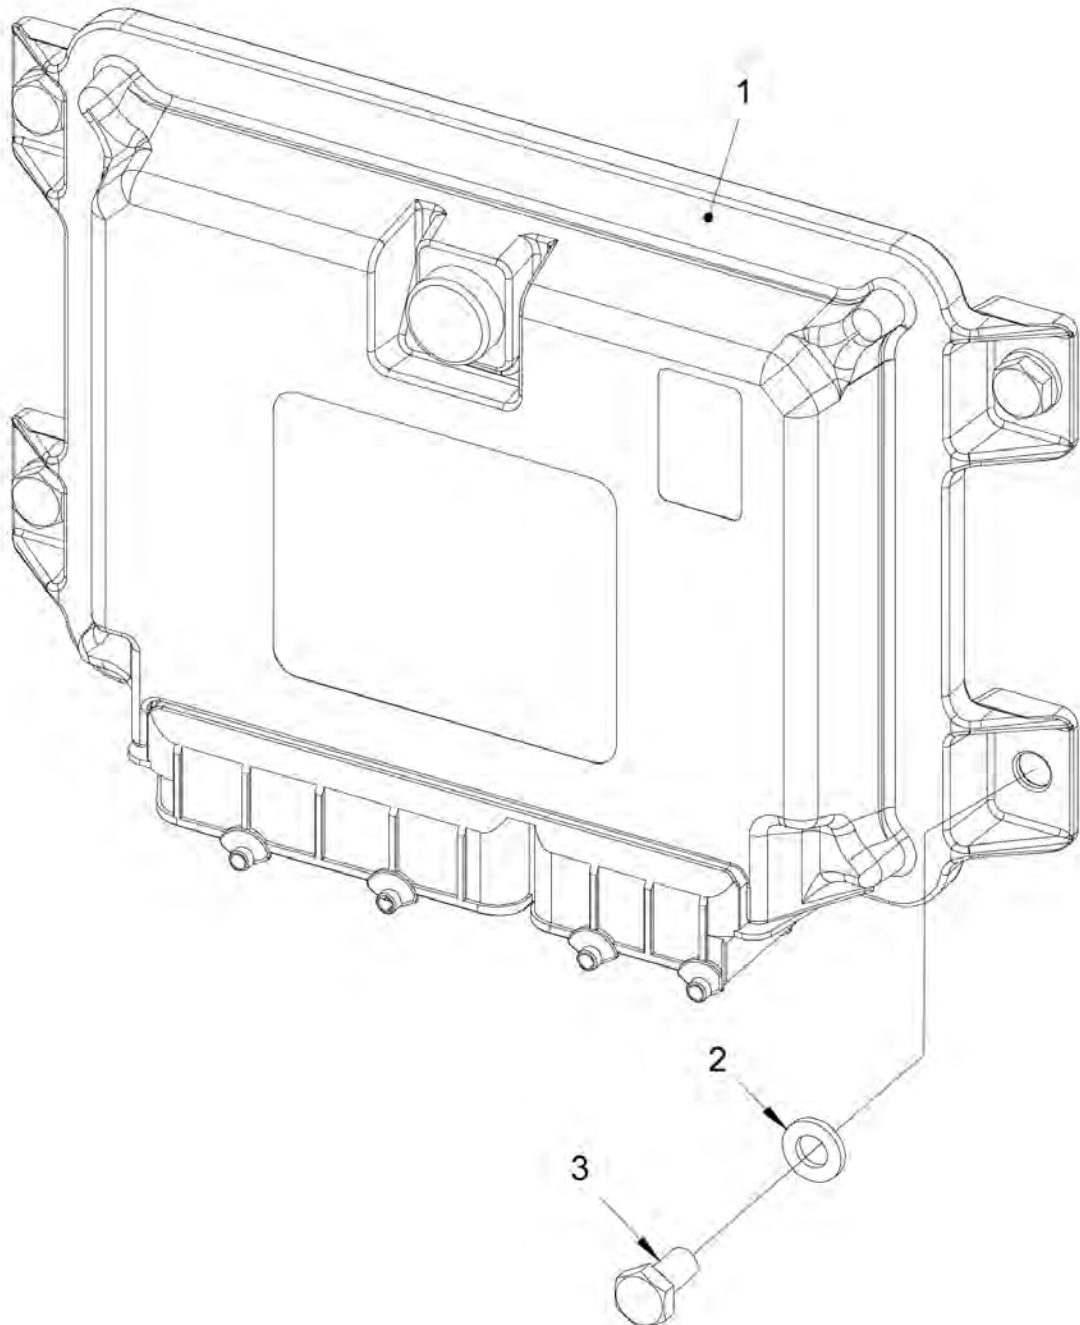

Drivers platform ECU module

Refer to Parts Online for the most up to date information. The printed information might be outdated.

Fri Jan 05 14:23:10 UTC 2018

Item	Part No.	Name	Qty	L	SN INFO
1	4812125677	Control unit, ECU	1		
2	4700904228	Washer 6,4x12x1,5	4		
3	4700500012	Hex. screw	4