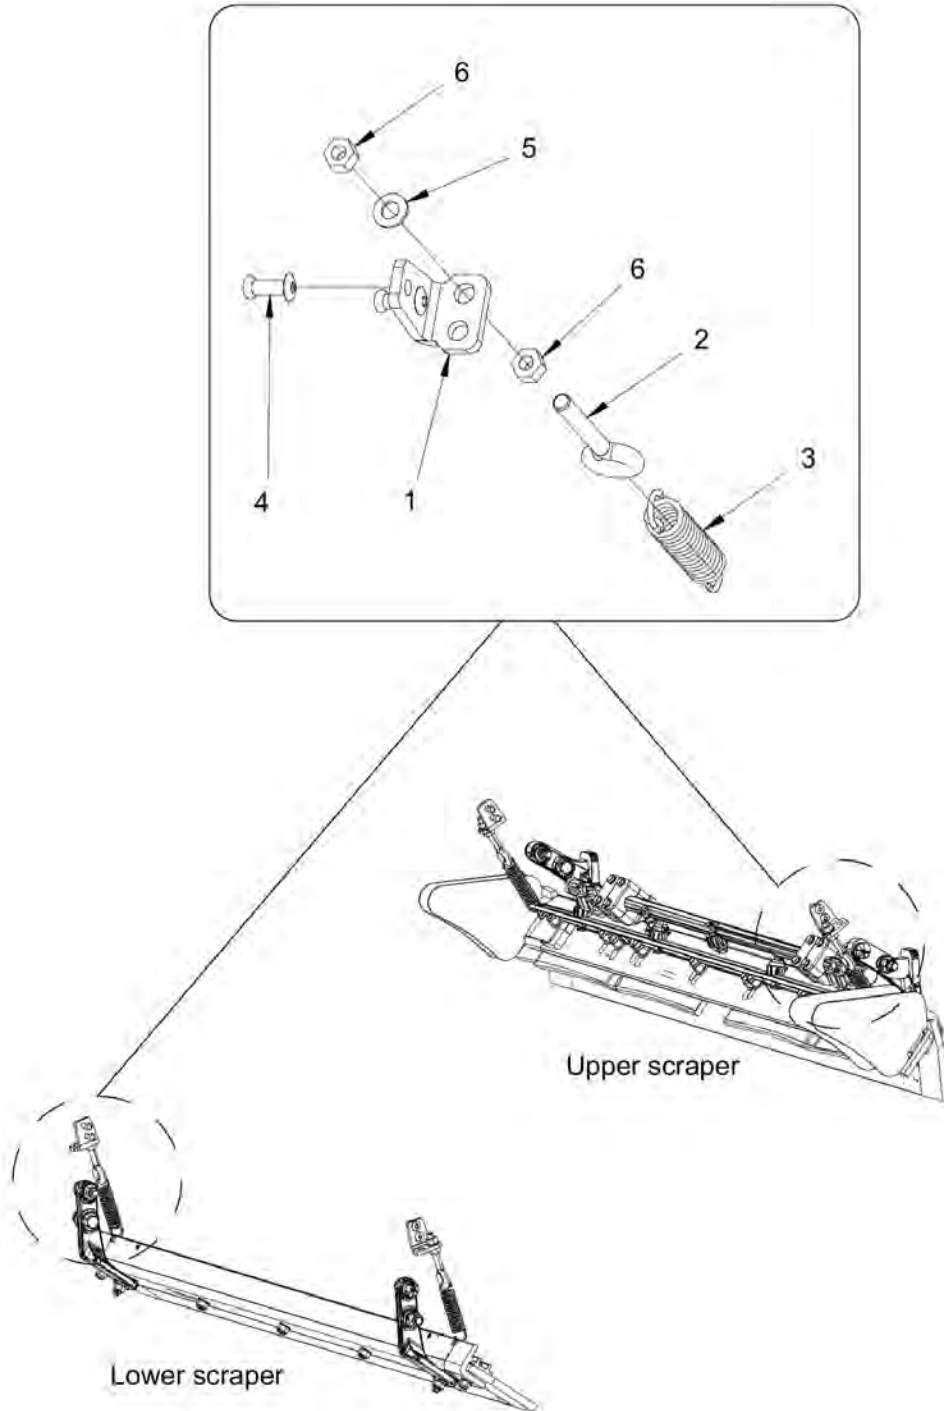

Frame Spring loaded scraper (Rear)

Item	Part No.	Name	Qty	L	SN INFO
1	4812126984	Bracket	4		
2	4700792189	Eye bolt	4		
3	4700359043	Spring	4		
4	4700791666	Blind rivet	8		
5	4700904229	Washer, 8.4x 6x1.5 mm 300HV	4		
6	4700570005	Hexagon nut	8