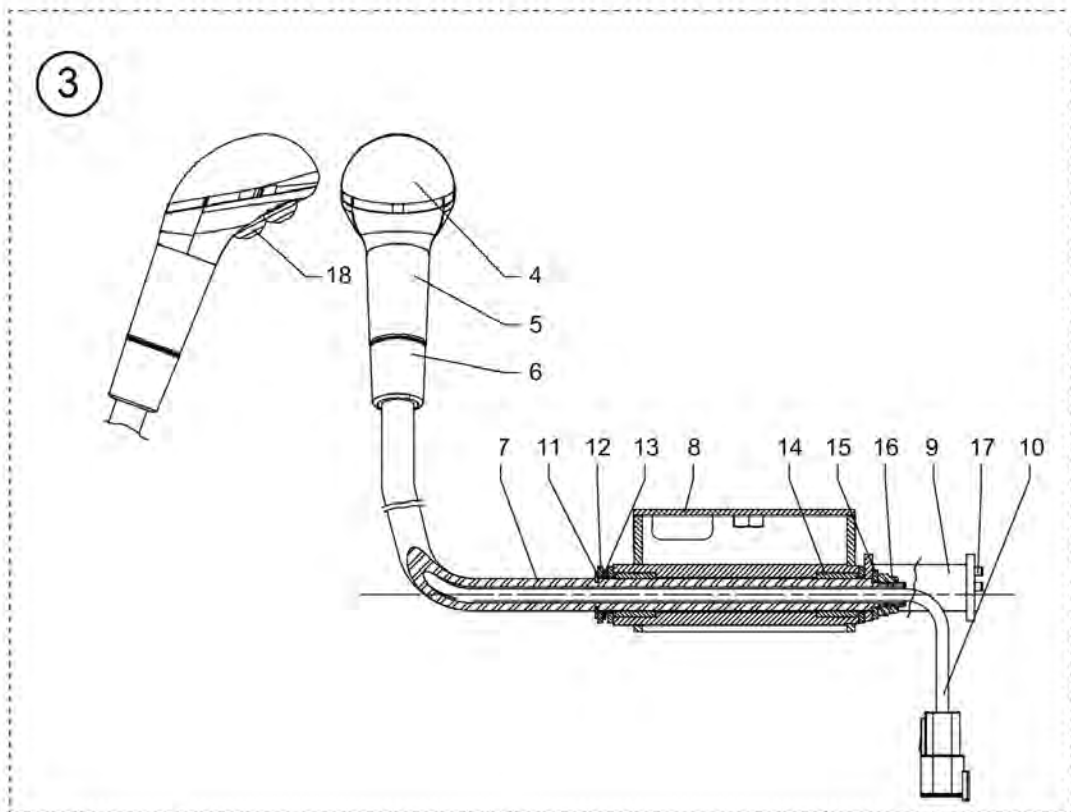

Drivers platform Control module (Dual, 2 buttons) - Left side

Item	Part No.	Name	Qty	L	SN INFO
1	4700500053	Screw, M8x20 mm 8.8 A2K	2		
2	4700904229	Washer, 8.4x 6x1.5 mm 300HV	2		
3	4812126121	F/R lever (2 buttons, dual), cpl.	1		
4	-	Handle cap	1		
5	-	Handle body	1		
7	-	Shaft	1		
9	-	Fork	2		
10	-	Wire harness	2		
12	-	Gasket	2		
13	-	Sealing	2		
14	-	Bushing	2		
15	-	Gasket	2		
16	-	Lock nut	1		
17	-	Pin	2		
18	-	Button	2