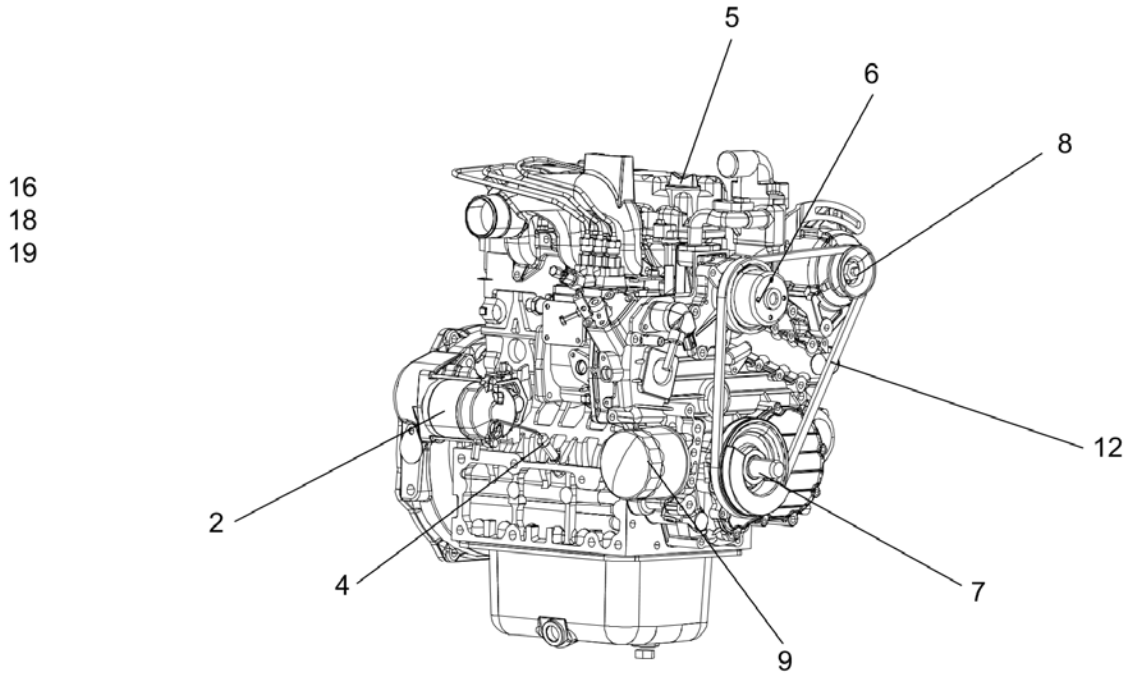

Engine room 4812125634 Diesel engine (D1703-IDI-M-E3B) (26 kW)

Item	Part No.	Name	Qty	L	SN INFO
0	4812125634	Diesel engine, Kubota D1703-IDI-M-E3B (26 kW)	1		
2	-	Starter	1		
4	-	Oil dip stick	1		
5	4812156358	Oil cap	1		
5	4812156359	O-ring	1		
6	4812156360	Pulley, V-belt	1		
7	4812156362	Alternator, Fan	1		
8	-	Pulley, Alternator	1		
9	4812160480	Engine oil filter element	1		
12	4812156260	V-belt	1		
13	-	Alternator	1		
14	4812156261	Valve cover gasket	1		
15	-	Piston ring set	1		
16	-	Fuel pump	1		
17	-	Fuel solenoid	1		
18	4812156264	Pre-fuel filter element	1		
19	-	Pre-fuel filter element	1		
20	4812156263	Fuel filter element	1		
21	-	Thermostat	1		
22	-	Gasket, Thermostat	1		
23	-	Gasket, Flange water	1		
24	-	Water pump	1		
25	-	Gasket, water pump	1		
26	-	Gasket, inlet manifold	1		
28	-	Gasket, exhaust manifold	1		
29	-	Switch, oil