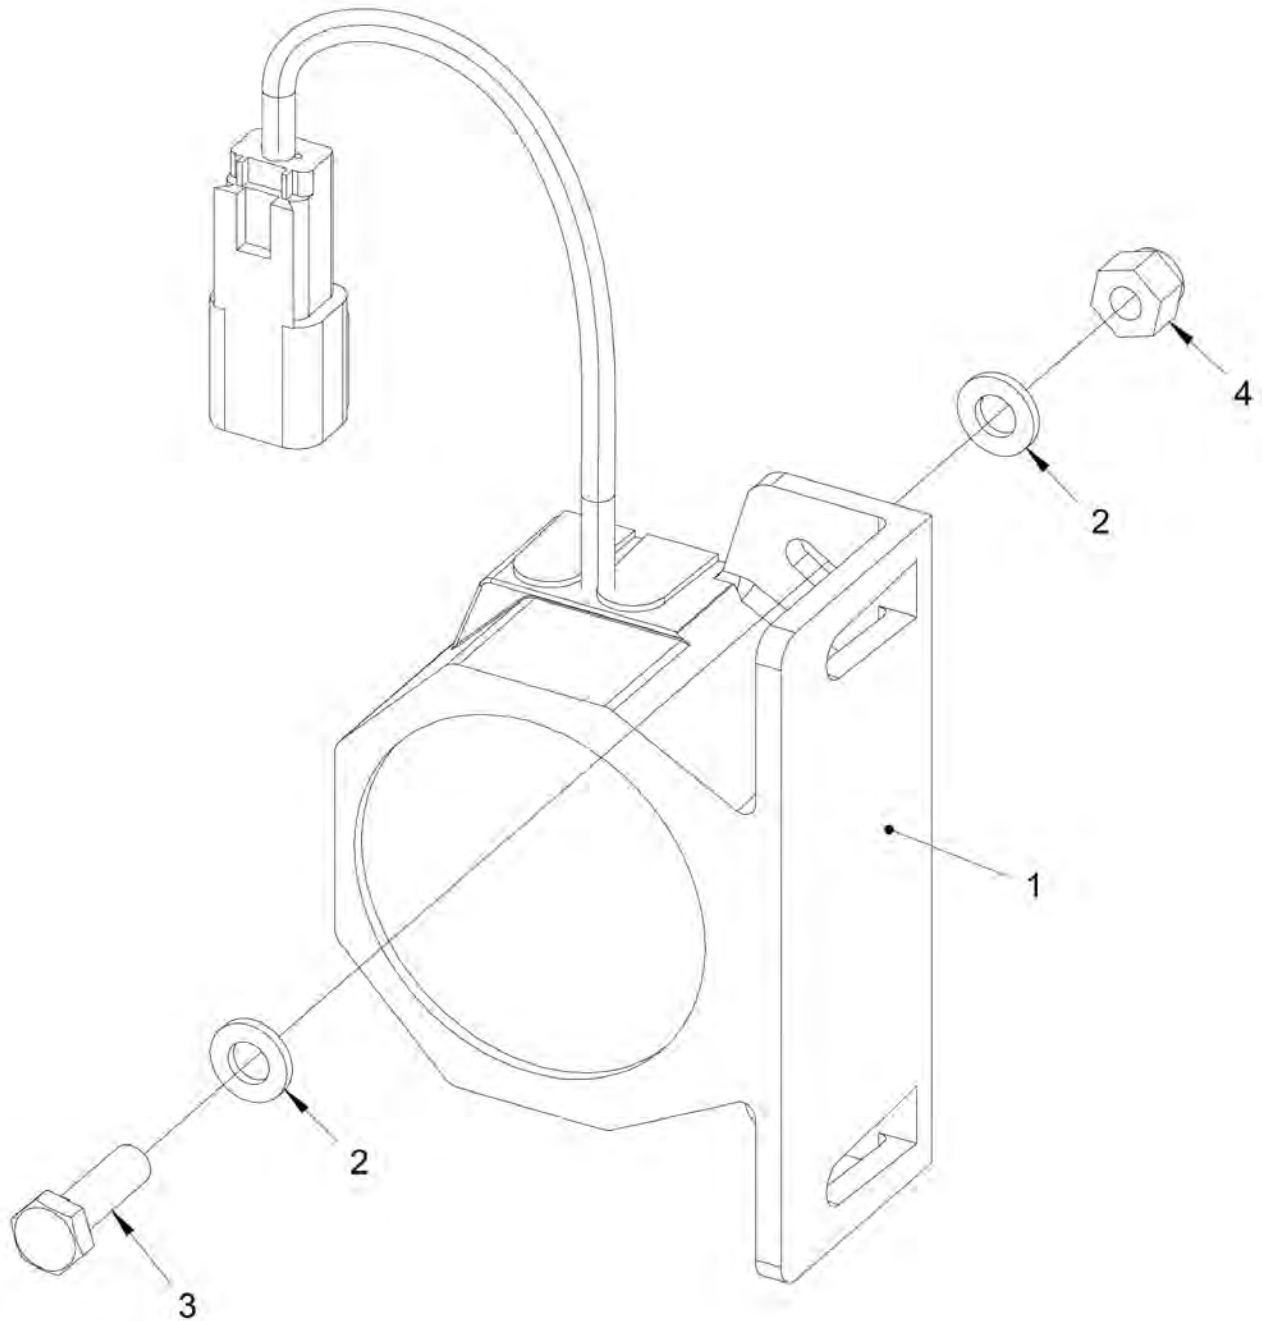

Electrical equipment Backup alarm

Refer to Parts Online for the most up to date information. The printed information might be outdated.

Fri Jan 05 14:22:56 UTC 2018

Item	Part No.	Name	Qty	L	SN INFO
1	4700792098	Back-up alarm	1		
2	4700904228	Washer 6,4x12x1,5	4		
3	4700500040	Screw, M6x20 mm 8.8 A2K	2		
4	4700586002	Lock nut M6 -8	2