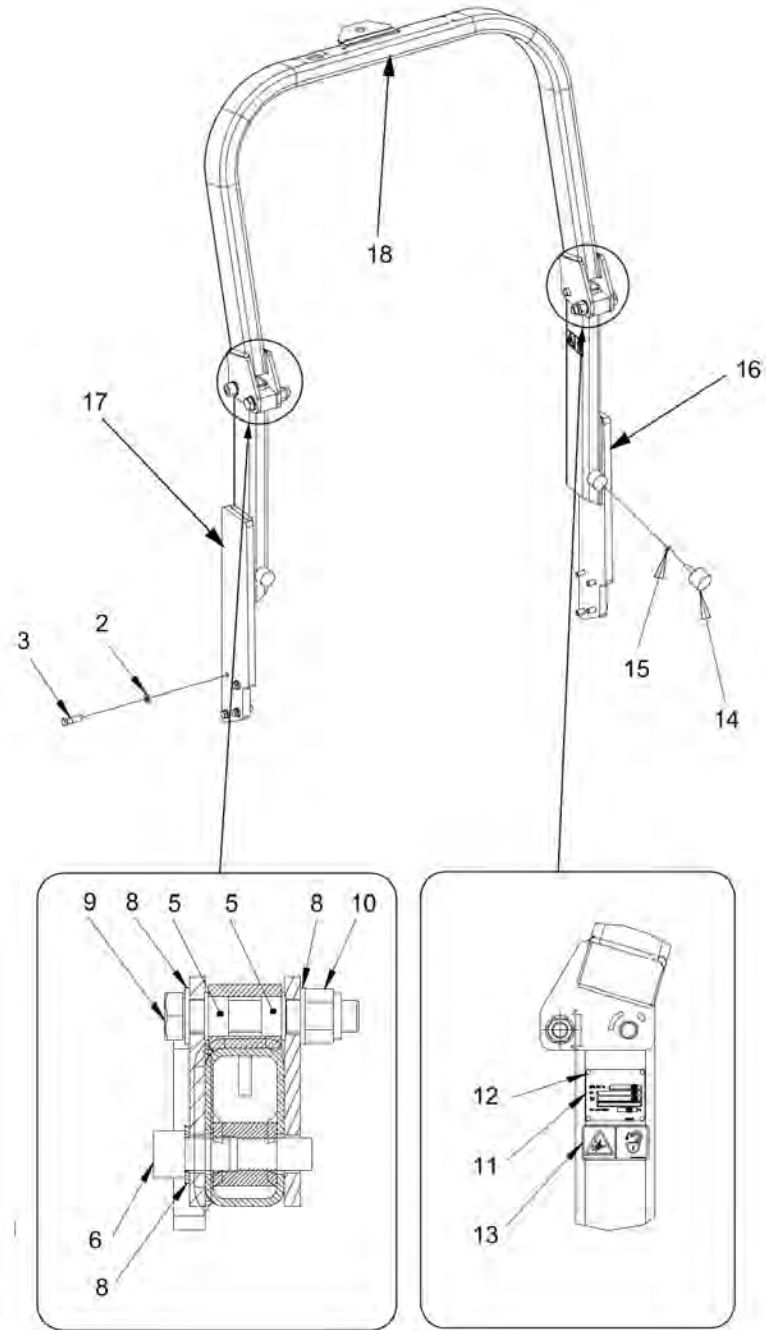

Drivers platform ROPS

Refer to Parts Online for the most up to date information. The printed information might be outdated.

Fri Jan 05 14:23:05 UTC 2018

Item	Part No.	Name	Qty	L	SN INFO
2	4700904558	Washer, 17x30x6 mm 300 HV	8		
3	4700500070	Hex. screw	8		
5	4700904574	Bushing	4		
6	0211110375	Hexagon head screw	2		
8	4700904233	Steel plain washer 21x36x3	6		
9	4700901381	Screw	2		
10	0291112843	Nut lock	2		
11	-	Sign plate	1		
12	4700624018	Blind rivet	4		
13	4700908229	Safety decal	2		
14	4700288357	Shock absorber	2		
15	4700573008	Nut M8	2		
16	-	Lower part right	1		
17	-	Lower part left	1		
18	-	Upper part	1