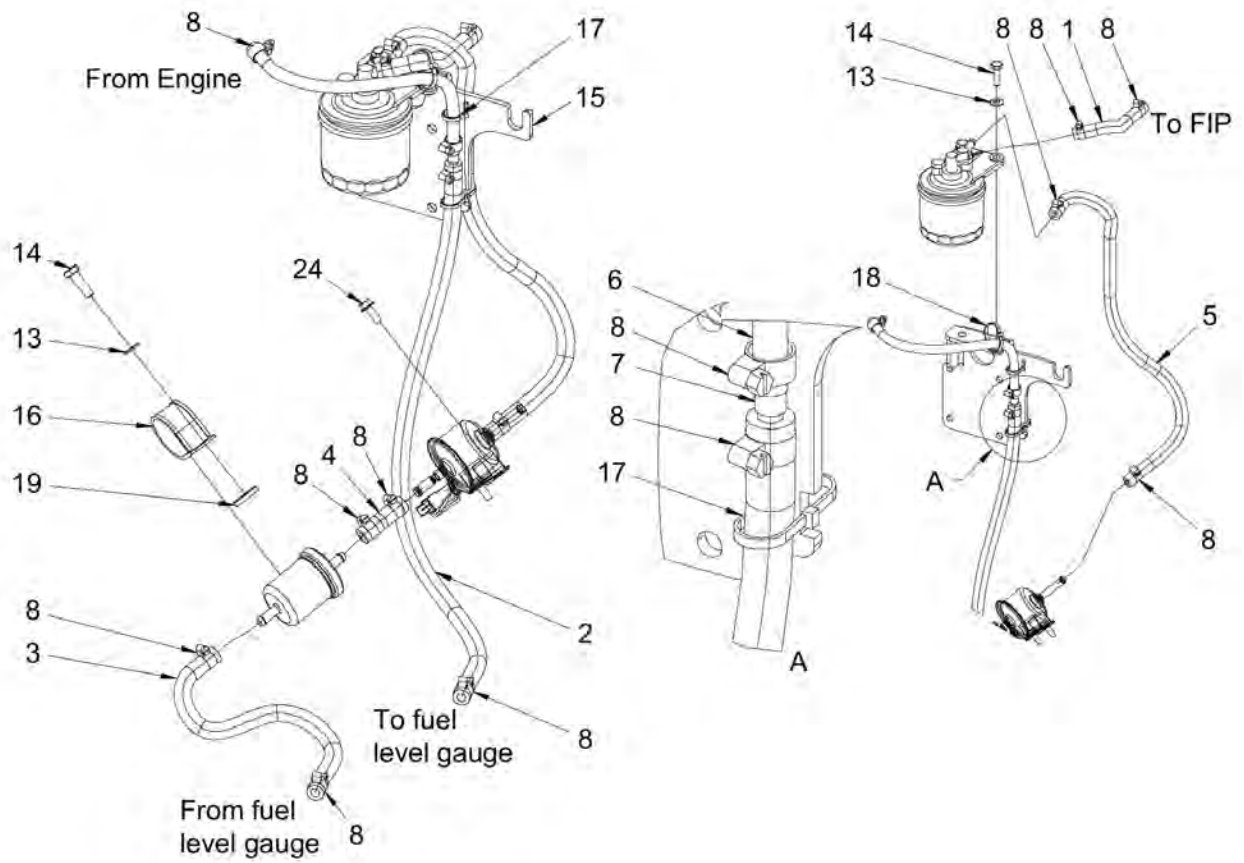

**Engine room Fuel hoses**

Item	Part No.	Name	Qty	L	SN INFO
1	4700904984	Fuel hose	0,18 M		
2	4700904984	Fuel hose	0,68 M		
3	4700904984	Fuel hose	0,32 M		
4	4700904984	Fuel hose	0,05 M		
5	4700904984	Fuel hose	0,55 M		
6	4700791422	Hose	0,33 M		
7	4700791744	Adapter	1		
8	4700313108	Hose clamp	12		
13	4700904229	Washer, 8.4x 6x1.5 mm 300HV	3		
14	4700500021	Screw, M8x25 mm 8.8 A2K	3		
15	4812126927	Bracket	1		
16	4700283711	Hose clamp	1		
17	4700925802	Cable ties L=142 mm	2		
18	4700313041	Cable ties, L=200 mm	1		
19	4700904734	Washer, 8.4x26x4 mm 300 HV	1		
21	-	Fuel filter WS element	1		
22	-	Pre fuel filter	1		
23	4812117689	Fuel pump	1		
24	4700541703	Thread forming screw	2		