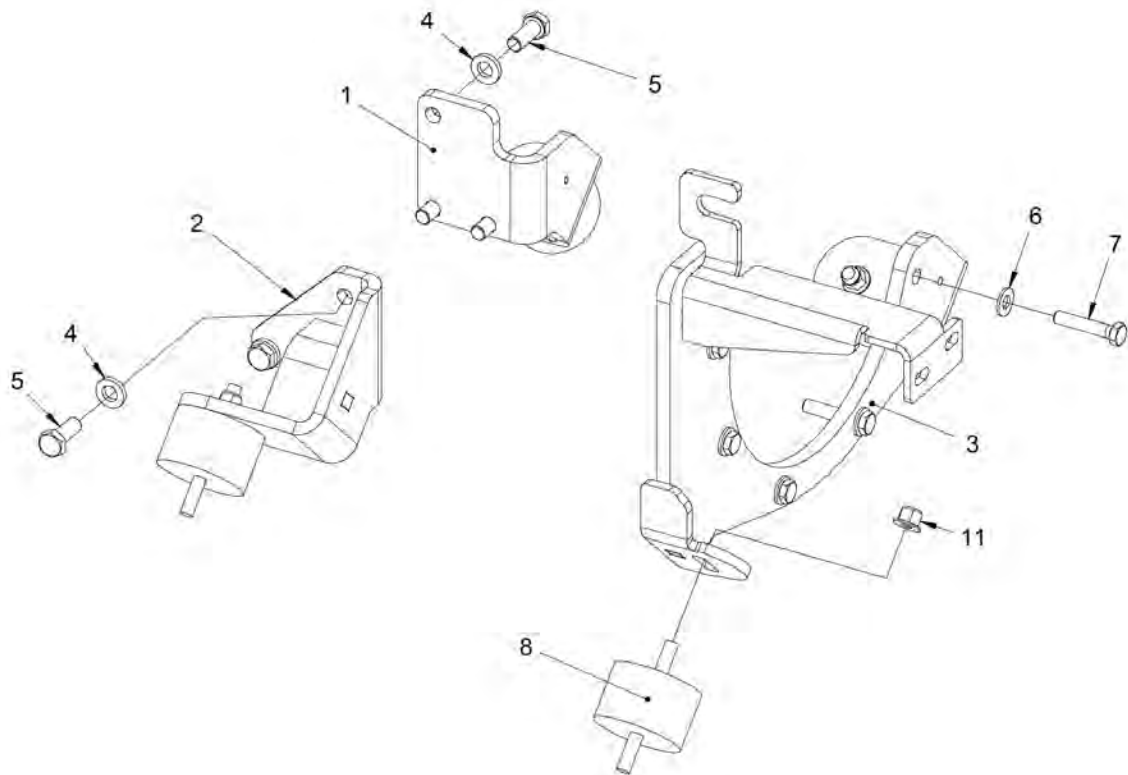

Engine room Bracket module

Refer to Parts Online for the most up to date information. The printed information might be outdated.

Fri Jan 05 14:22:45 UTC 2018

Item	Part No.	Name	Qty	L	SN INFO
1	4812125384	Bracket	1		
2	4812127327	Bracket	1		
3	4812125386	Bracket	1		
4	4700904703	Plain washer 13x24x4 mm	6		
5	4700792250	Screw	6		
6	4700904230	Plain washer 10.5x22x2 mm	5		
7	4812125507	Hexagon head screw	5		
8	4812125630	Shock absorber	4		
11	4700902287	Nut, M10	4