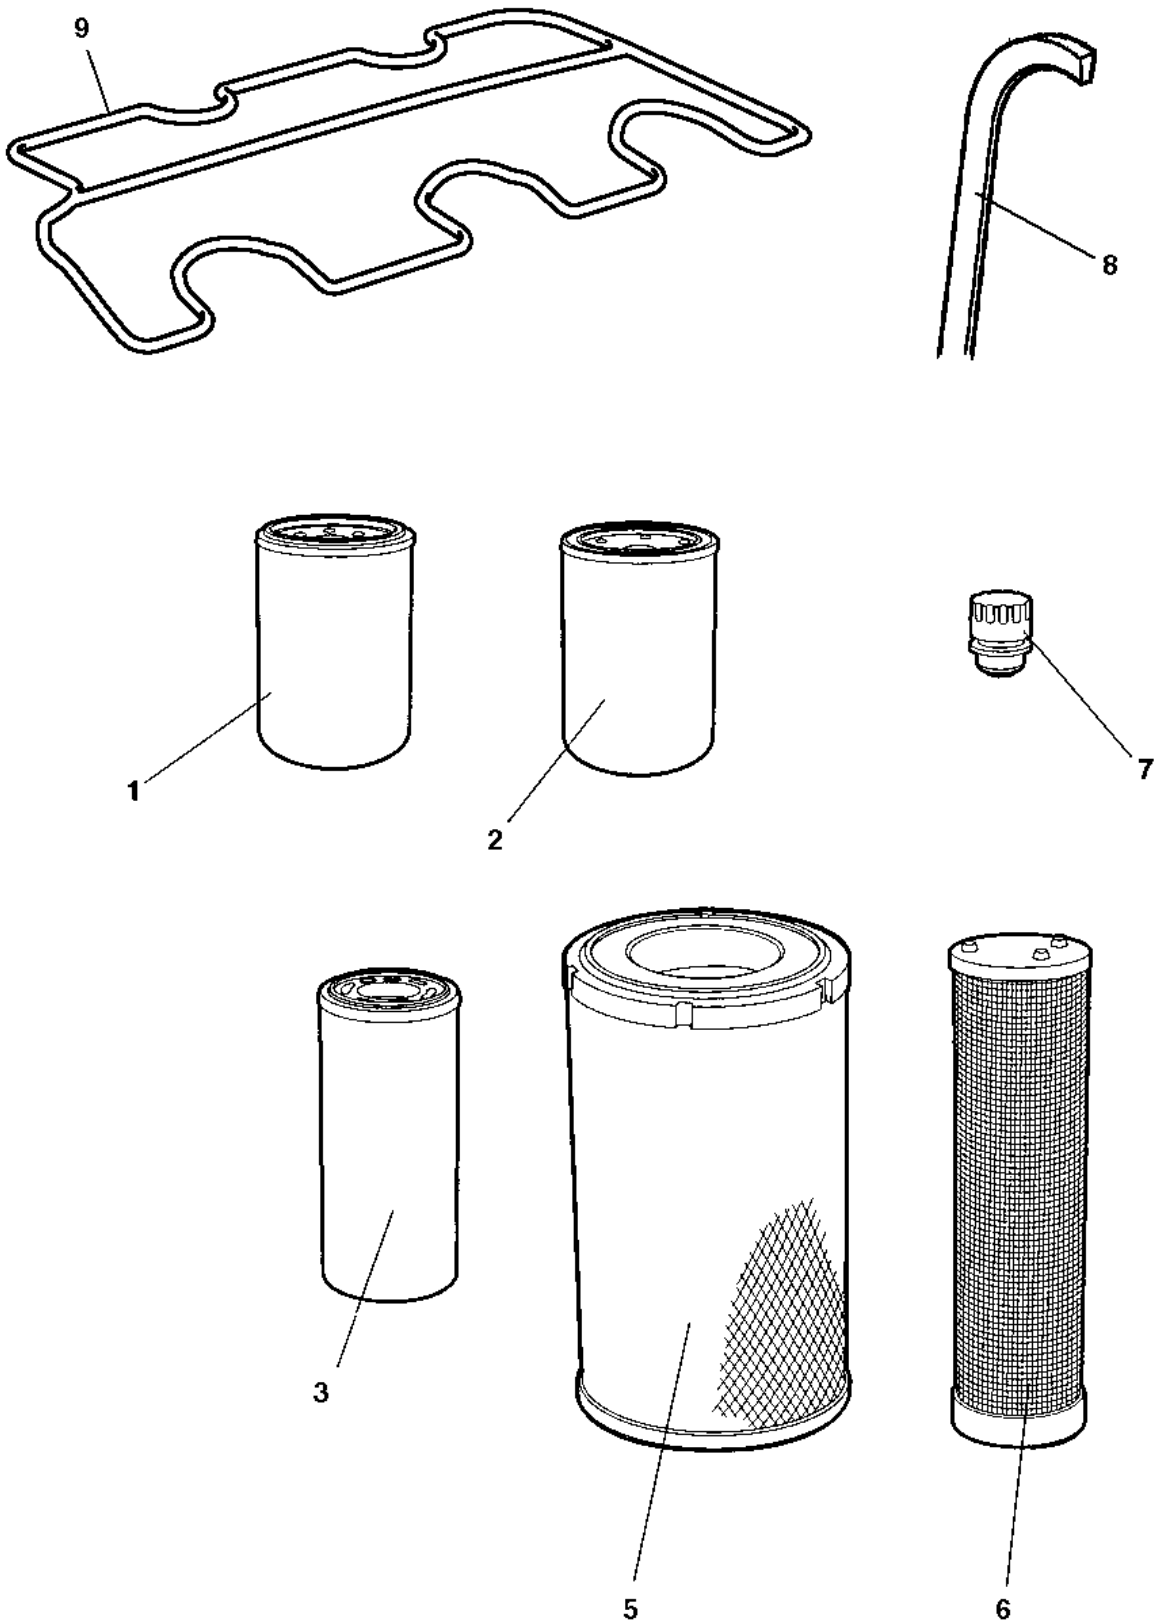

Service kits 4812161677 Service kit, 250 / 750h Plus

Refer to Parts Online for the most up to date information. The printed information might be outdated.

Fri Jan 05 14:22:29 UTC 2018

Item	Part No.	Name	Qty	L	SN INFO
0	4812161677	Service kit, 250 / 750h Plus	1		
1	4812160480	Engine oil filter element	1		
2	1615595300	Can Paroil Mission green 5 Liter/1.32 Gallon	2