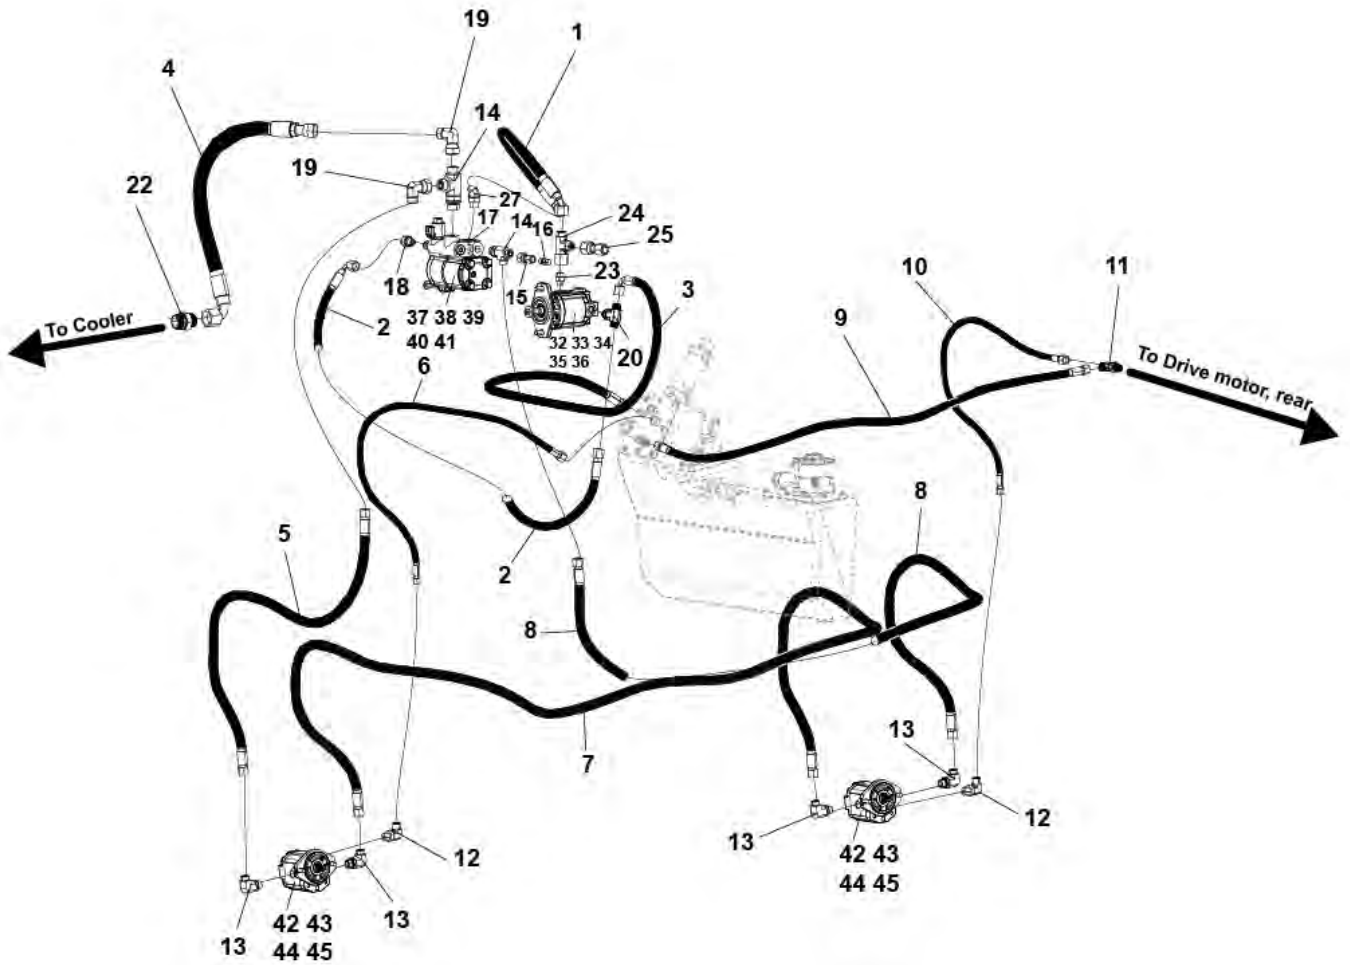

Refer to Parts Online for the most up to date information. The printed information might be outdated.

Fri Jan 05 14:22:48 UTC 2018

Item	Part No.	Name	Qty	L	SN INFO
43	4700603018	Washer 10x18x4	4		
44	4700508029	Cylinder screw	4		
45	4700160031	O-ring	2