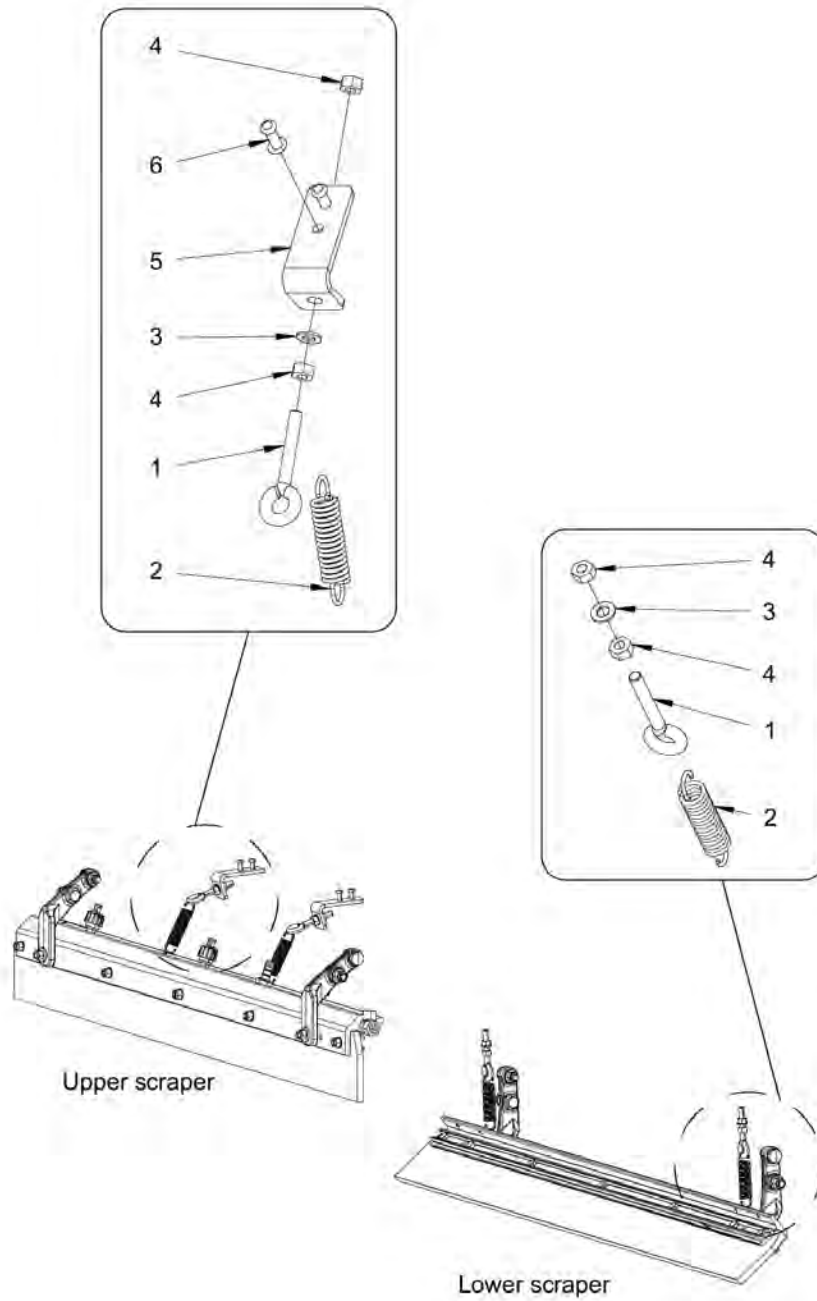

Frame Spring loaded scraper (Front)

Item	Part No.	Name	Qty	L	SN INFO
1	4700792189	Eye bolt	4		
2	4700359043	Spring	4		
3	4700904229	Washer, 8.4x 6x1.5 mm 300HV	4		
4	4700570005	Hexagon nut	8		
5	4812126891	Bracket	2		
6	4700791666	Blind rivet	4