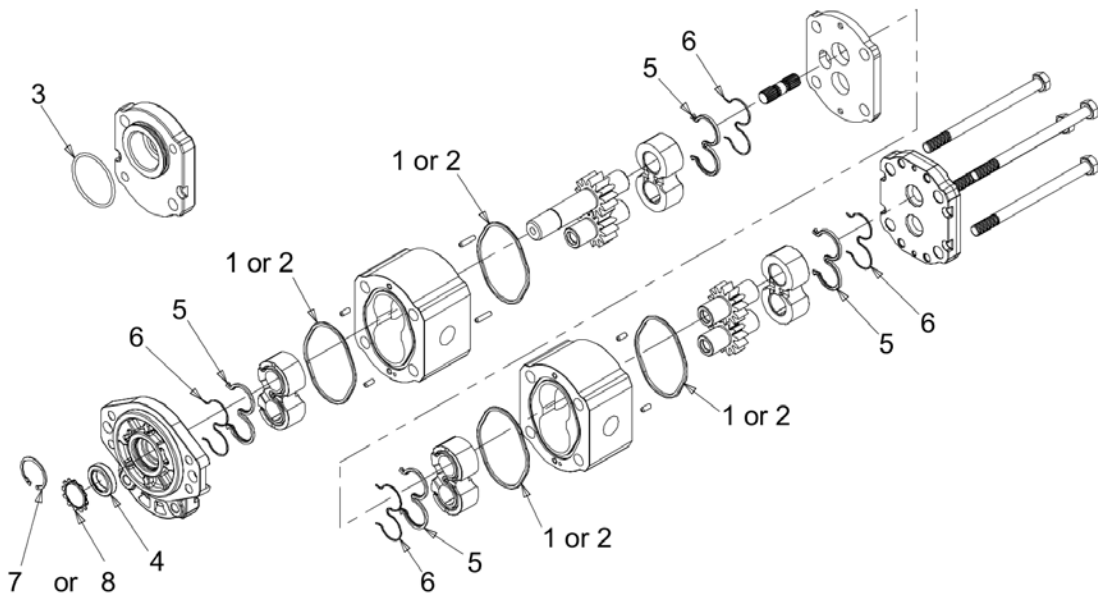

Hydraulic system 4812121922 Hydraulic pump

Item	Part No.	Name	Qty	L	SN INFO
0	4700903430	Seal kit			
1	--	O-ring	4		
2	--	O-ring	4		
3	--	O-ring	1		
4	--	Shaft seal	1		
5	--	Seal	4		
6	--	Back-up ring	4		
7	--	Snap ring	1		
8	--	Toothed ring	1