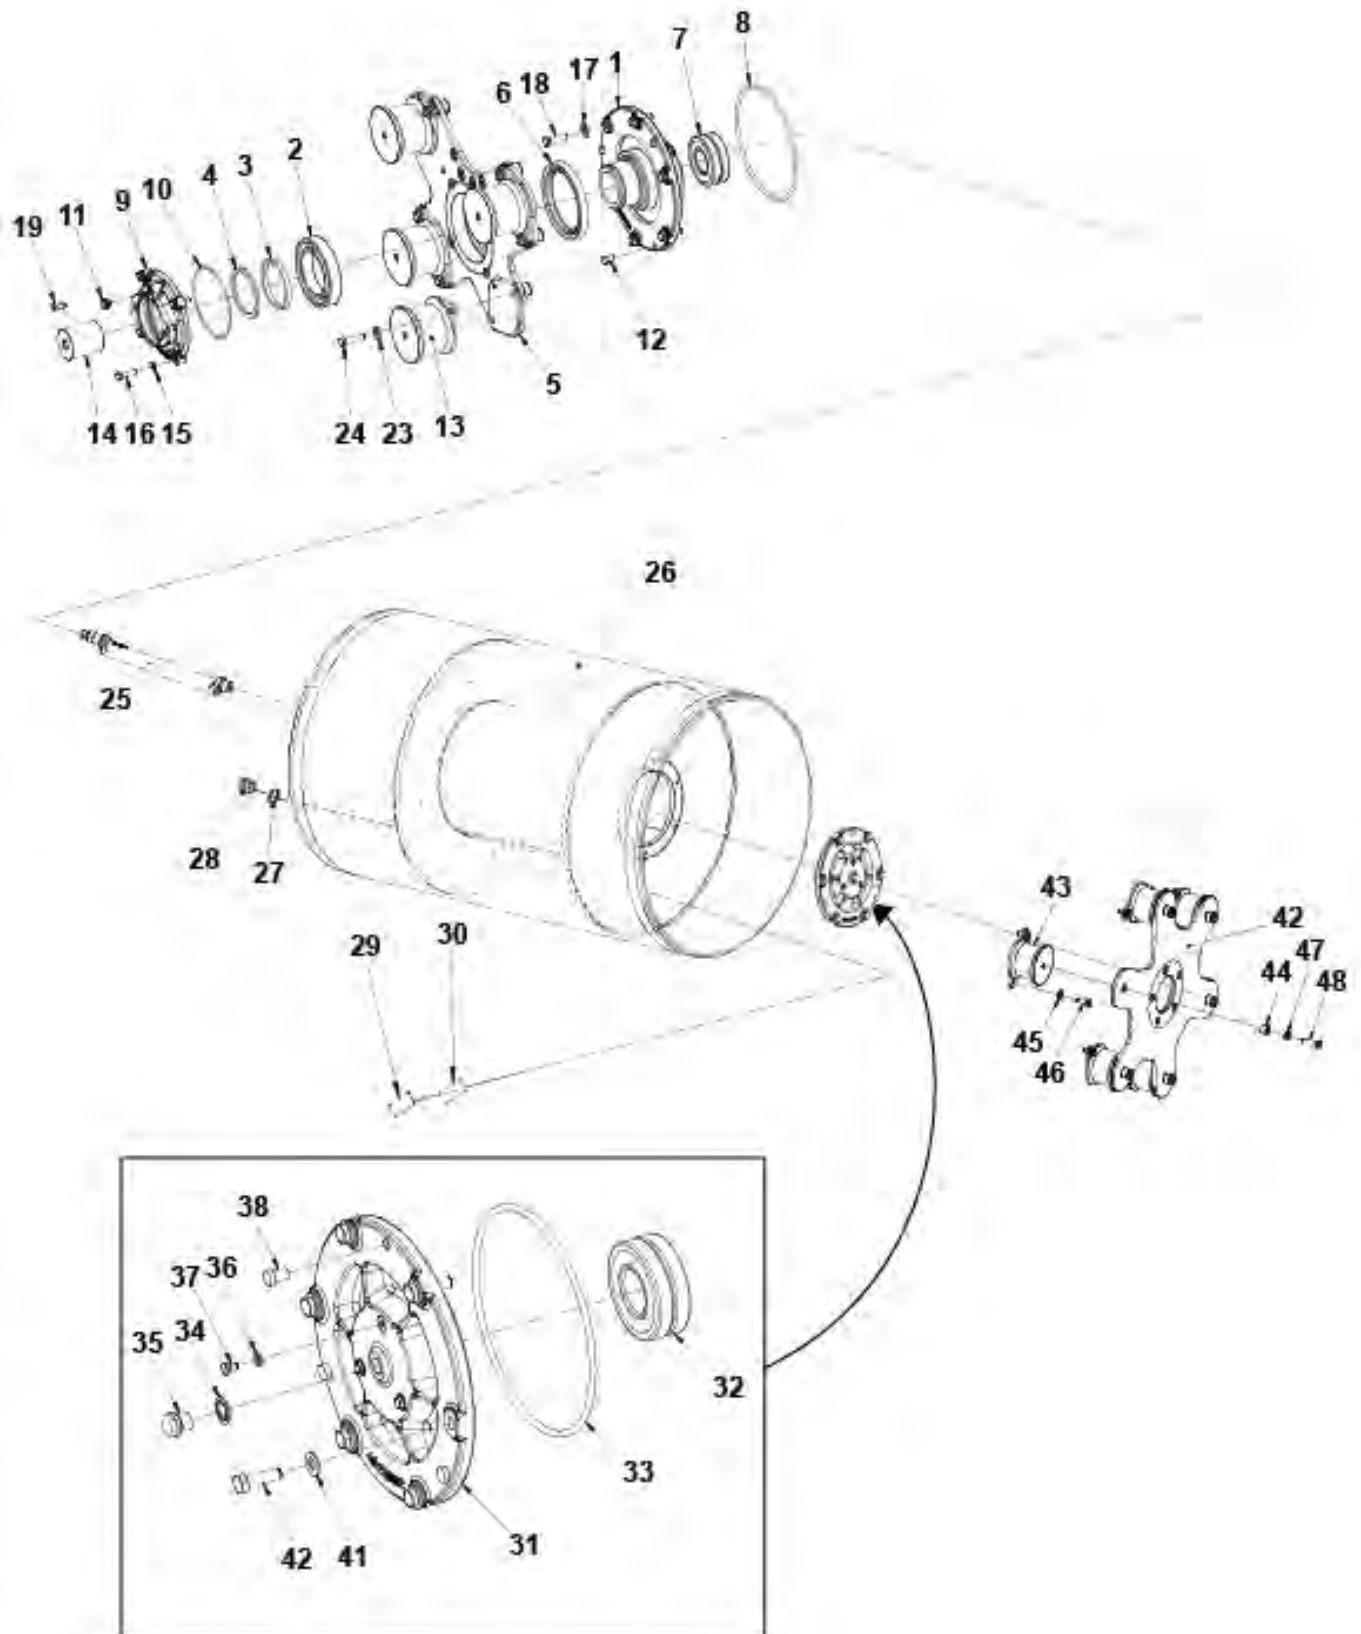

Refer to Parts Online for the most up to date information. The printed information might be outdated.

Fri Jan 05 14:22:37 UTC 2018

Item	Part No.	Name	Qty	L	SN INFO
43	4700391984	Shock absorber	6		
44	4812110346	Spacer	6		
45	4700904557	Washer, 10.5x22x4 mm 300 HV	12		
46	4812110663	Hexagon head screw M10x25H 10,9 A3K	12		
47	4700904231	Washer, 13x24x2 mm 300 HV	6		
48	4812125739	Screw	6