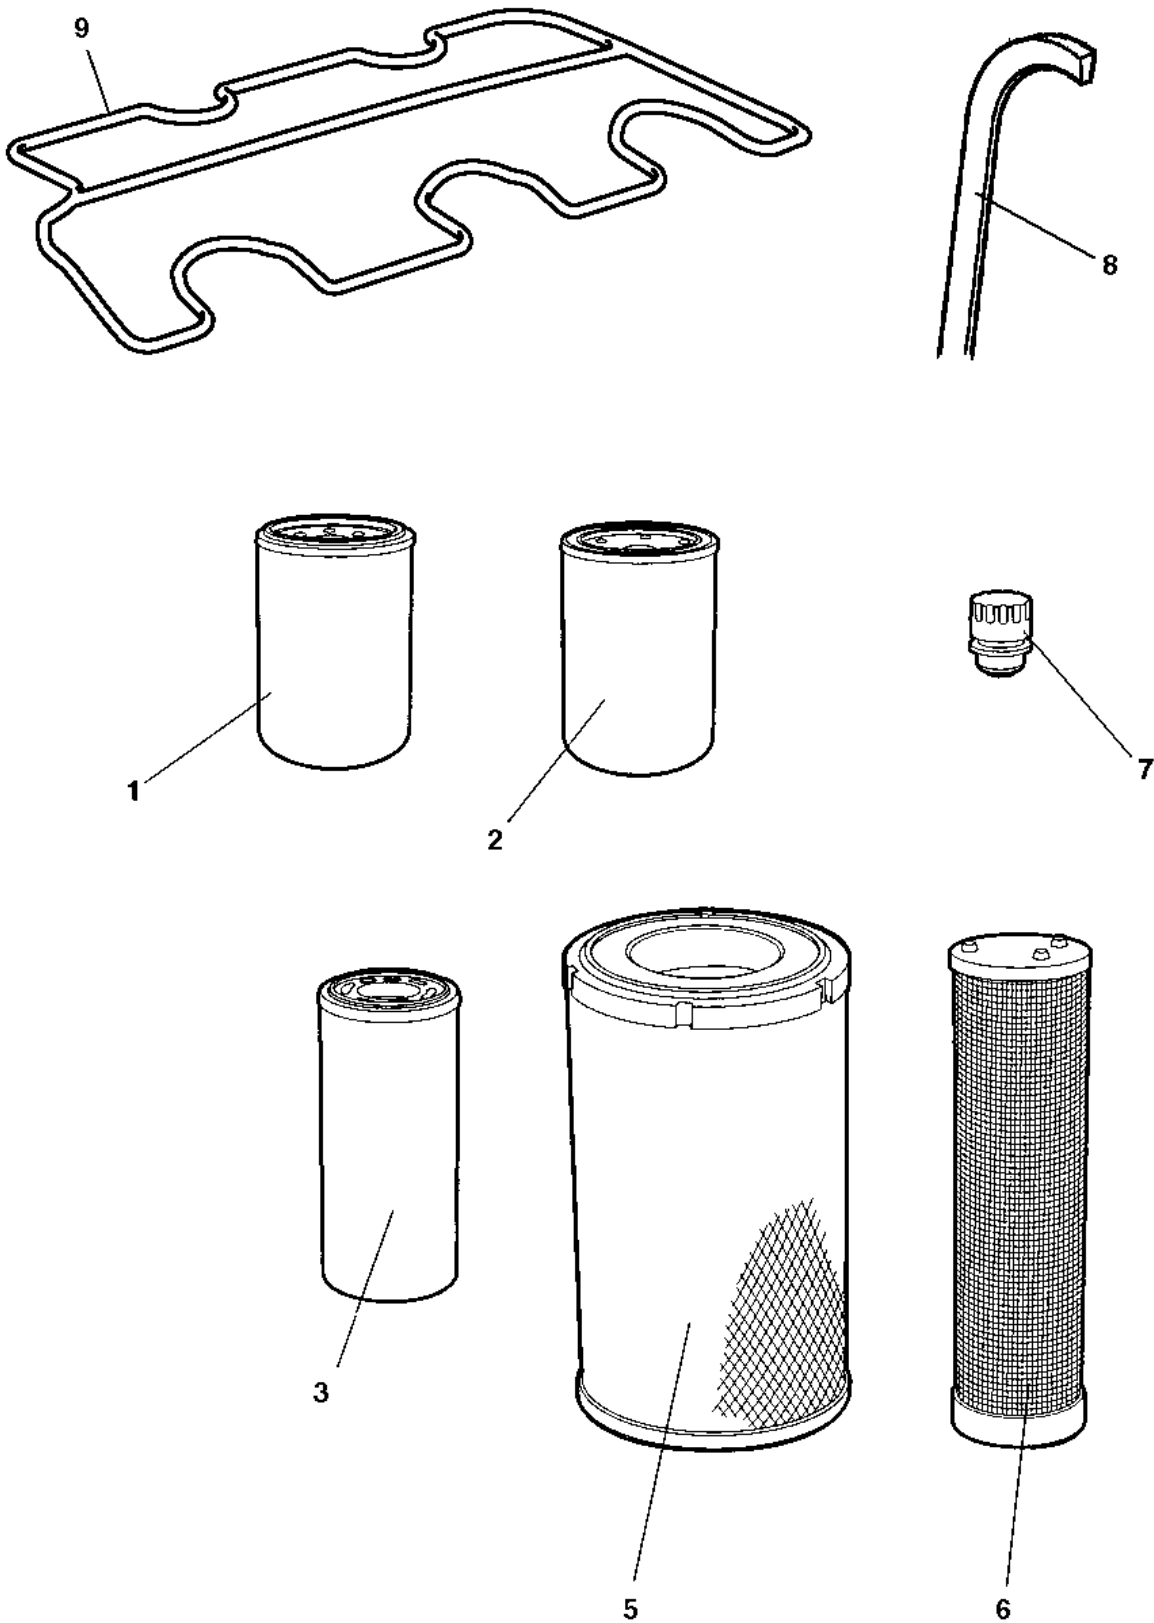

Service kits 4812161678 Service kit, 500h

Refer to Parts Online for the most up to date information. The printed information might be outdated.

Fri Jan 05 14:22:29 UTC 2018

Item	Part No.	Name	Qty	L	SN INFO
0	4812161678	Service kit, 500h	1		
1	4812160480	Engine oil filter element	1		
2	4812156263	Fuel filter element	1		
3	4812161671	Pre fuel filter element	1		
4	4812156260	V-belt	1		
5	4812161586	Air filter, main	1