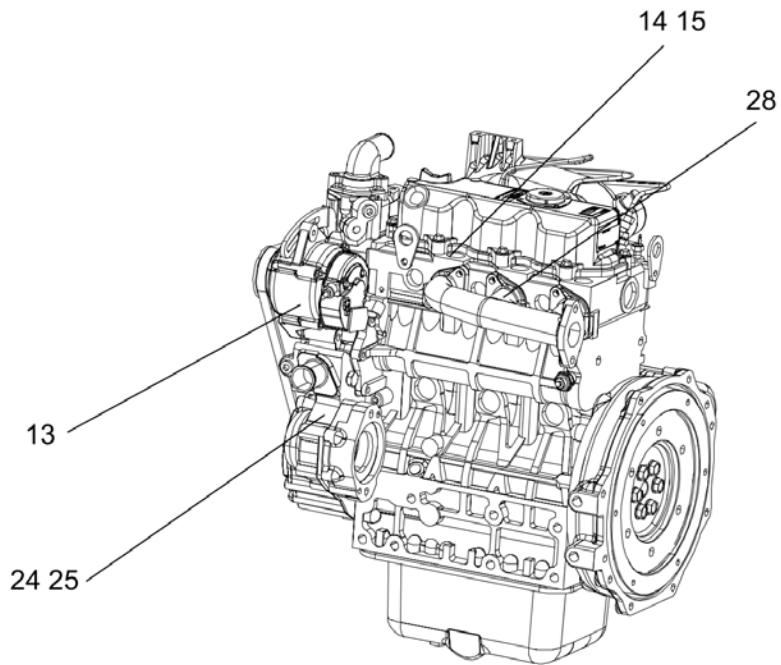

Engine room 4812125634 Diesel engine (D1703-IDI-M-E3B) (26 kW)

Item	Part No.	Name	Qty	L	SN INFO
0	4812125634	Diesel engine, Kubota D1703-IDI-M-E3B (26 kW)	1		
2	-	Starter	1		
4	-	Oil dip stick	1		
5	4812156358	Oil cap	1		
5	4812156359	O-ring	1		
6	4812156360	Pulley, V-belt	1		
7	4812156362	Alternator, Fan	1		
8	-	Pulley, Alternator	1		
9	4812160480	Engine oil filter element	1		
12	4812156260	V-belt	1		
13	-	Alternator	1		
14	4812156261	Valve cover gasket	1		
15	-	Piston ring set	1		
16	-	Fuel pump	1		
17	-	Fuel solenoid	1		
18	4812156264	Pre-fuel filter element	1		
19	-	Pre-fuel filter element	1		
20	4812156263	Fuel filter element	1		
21	-	Thermostat	1		
22	-	Gasket, Thermostat	1		
23	-	Gasket, Flange water	1		
24	-	Water pump	1		
25	-	Gasket, water pump	1		
26	-	Gasket, inlet manifold	1		
28	-	Gasket, exhaust manifold	1		
29	-	Switch, oil