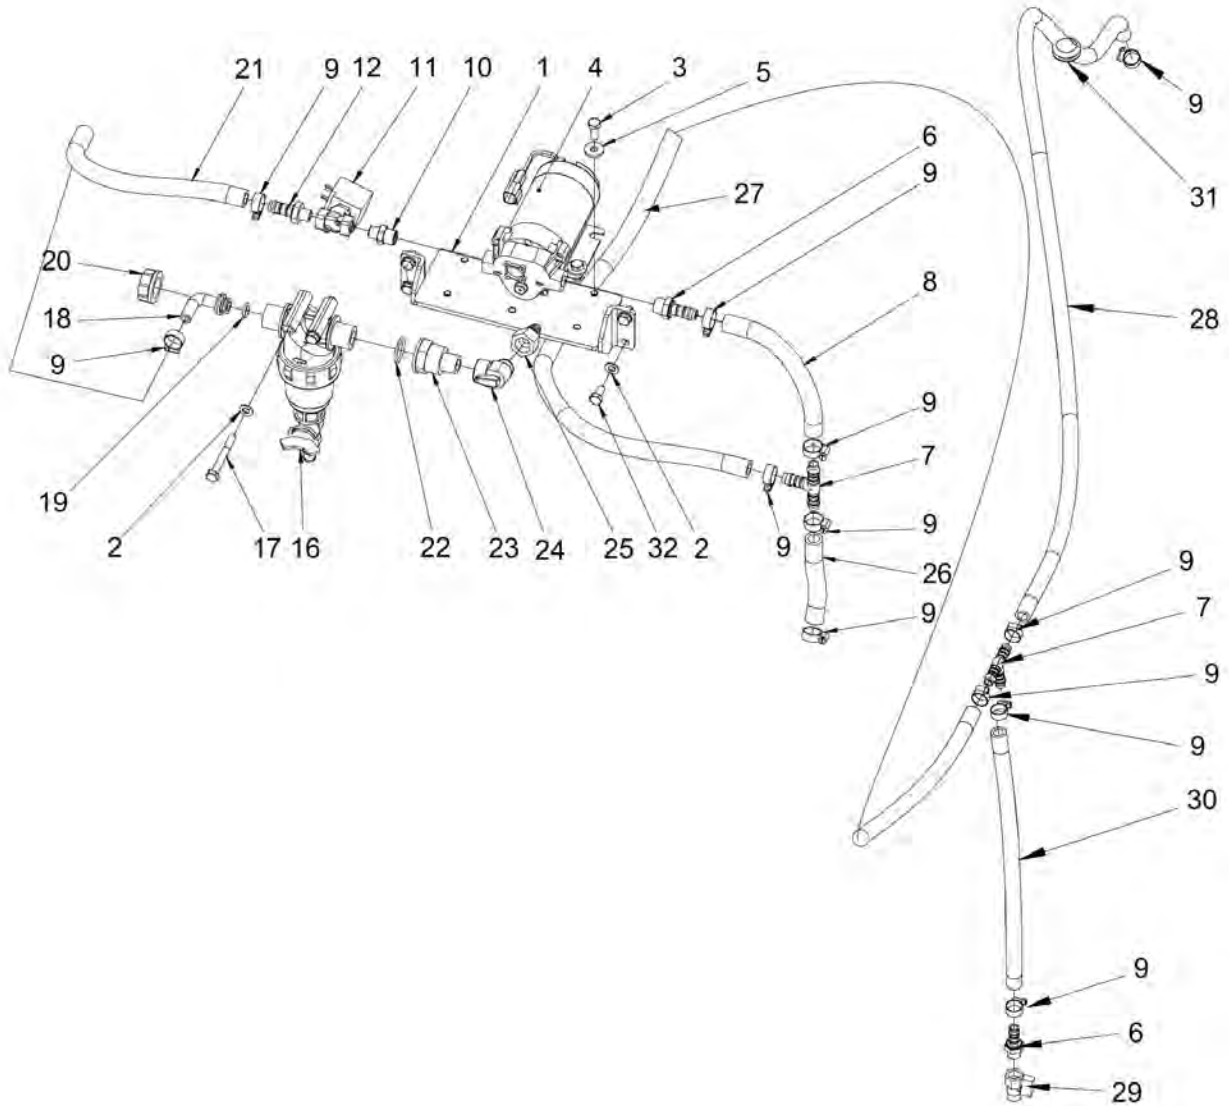

Frame Sprinkler pump

Refer to Parts Online for the most up to date information. The printed information might be outdated.

Fri Jan 05 14:22:37 UTC 2018

Item	Part No.	Name	Qty	L	SN INFO
1	4812125973	Bracket	1		
2	4700904229	Washer, 8.4x 6x1.5 mm 300HV	6		
3	4700500053	Screw, M8x20 mm 8.8 A2K	4		
4	4812125871	Sprinkler pump	1		
5	4700904640	Washer, 8.4x22x3 mm 300HV	4		
6	4700234931	Adapter	2		
7	4700923735	Hose connection	2		
8	4812112074	Plastic hose (x m)	0,20 M		
9	4700313002	Hose clamp	12		
10	4700377611	Straight connector	1		
11	4700287713	Solenoid valve	1		
12	4700901432	Hose connection	1		
16	4812111325	Water filter	1		
17	4700500068	Screw M08x65	2		
18	4812111330	Hose connection	1		
19	4700480852	O-ring 70	1		
20	4700792779	Swivel nut	1		
21	4812112074	Plastic hose (x m)	0,27 M		
22	4700160313	O-ring 70	1		
23	4812111331	Reducer nipple	1		
24	4812126907	Ball valve	1		
25	4812112451	Hose connection	1		
26	4812112074	Plastic hose (x m)	0,12 M		
27	4812112074	Plastic hose (x m)	1,41 M		
28	4812112074	Plastic hose (x m)	1,31 M		
29	4700233215	Ball valve	1		
30	4812112074	Plastic hose (x m)	0,43 M		
31	4700903192	Grommet	1		
32	4700500019	Hexagon screw	4