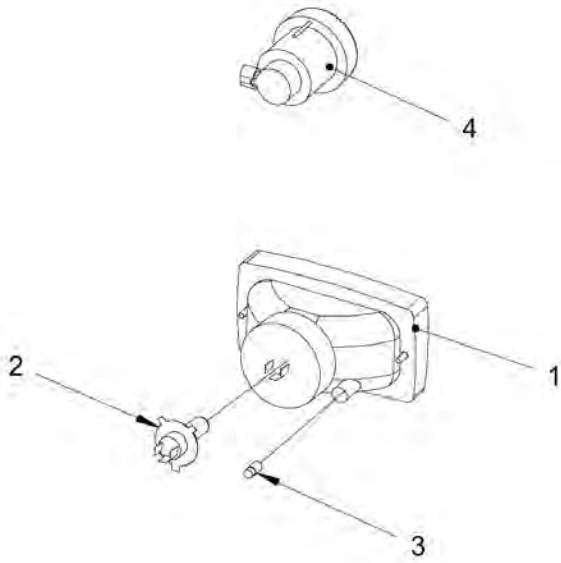

Electrical equipment Driving lights (option)

Item	Part No.	Name	Qty	L	SN INFO
1	4700792059	Headlight left hand asym. with parking light	2		
2	4700900790	Bulb 60/55w H4	2		
3	4700985012	Bulb	2		
4	4700791953	Direction indicator	2		
5	4700791951	Headlight right hand asym. with parking light	2		
6	4700900790	Bulb 60/55w H4	2		
7	4700985012	Bulb	2		
8	4700791953	Direction indicator	2