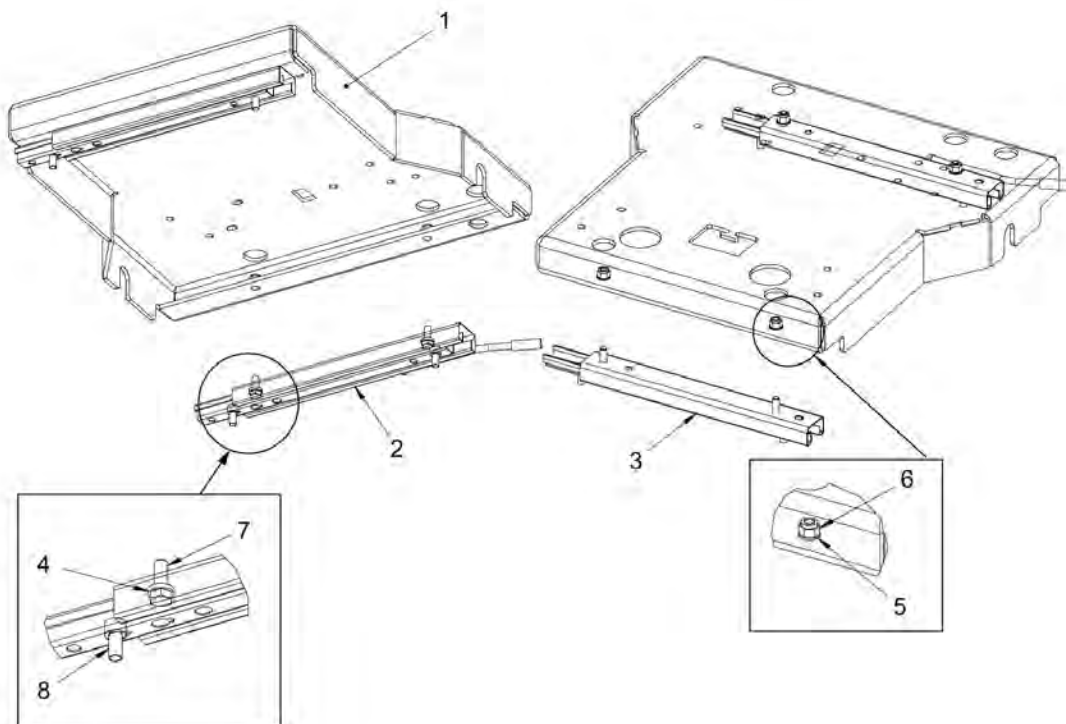

Drivers platform Slideable seat

Item	Part No.	Name	Qty	L	SN INFO
1	4812126021	Seat frame	1		
2	4700909535	Sliding rail with handle	1		
3	4700909536	Sliding rail	1		
5	4700904556	Steel plain washer 8,4x16x3,0	4		
6	4700586003	Lock nut M8	4		
7	4700500053	Screw, M8x20 mm 8.8 A2K	4		
8	4700508005	Screw	4