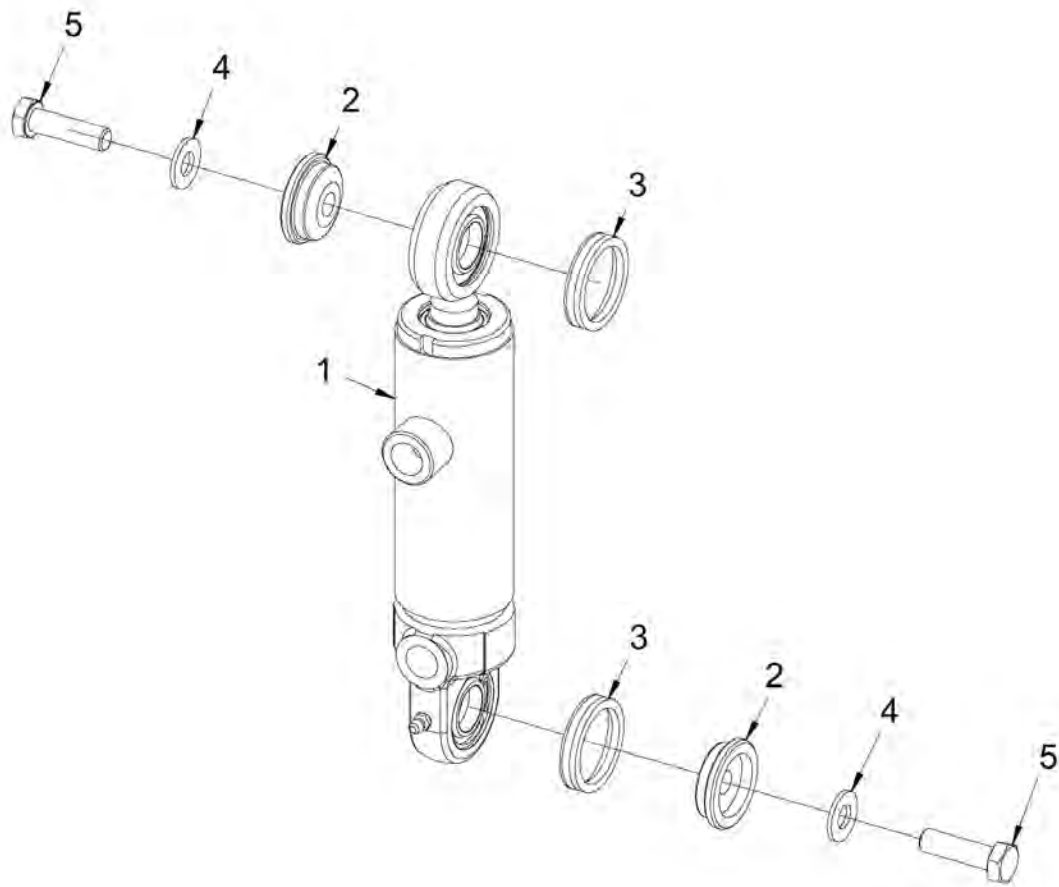

Optional equipment Hydraulic cylinder

Item	Part No.	Name	Qty	L	SN INFO
1	4812125907	Hydraulic cylinder	1		
2	4812125937	Washer	2		
3	4700167054	Sealing	2		
4	4700904230	Plain washer 10.5x22x2 mm	2		
5	4700500030	Screw hexagon	2