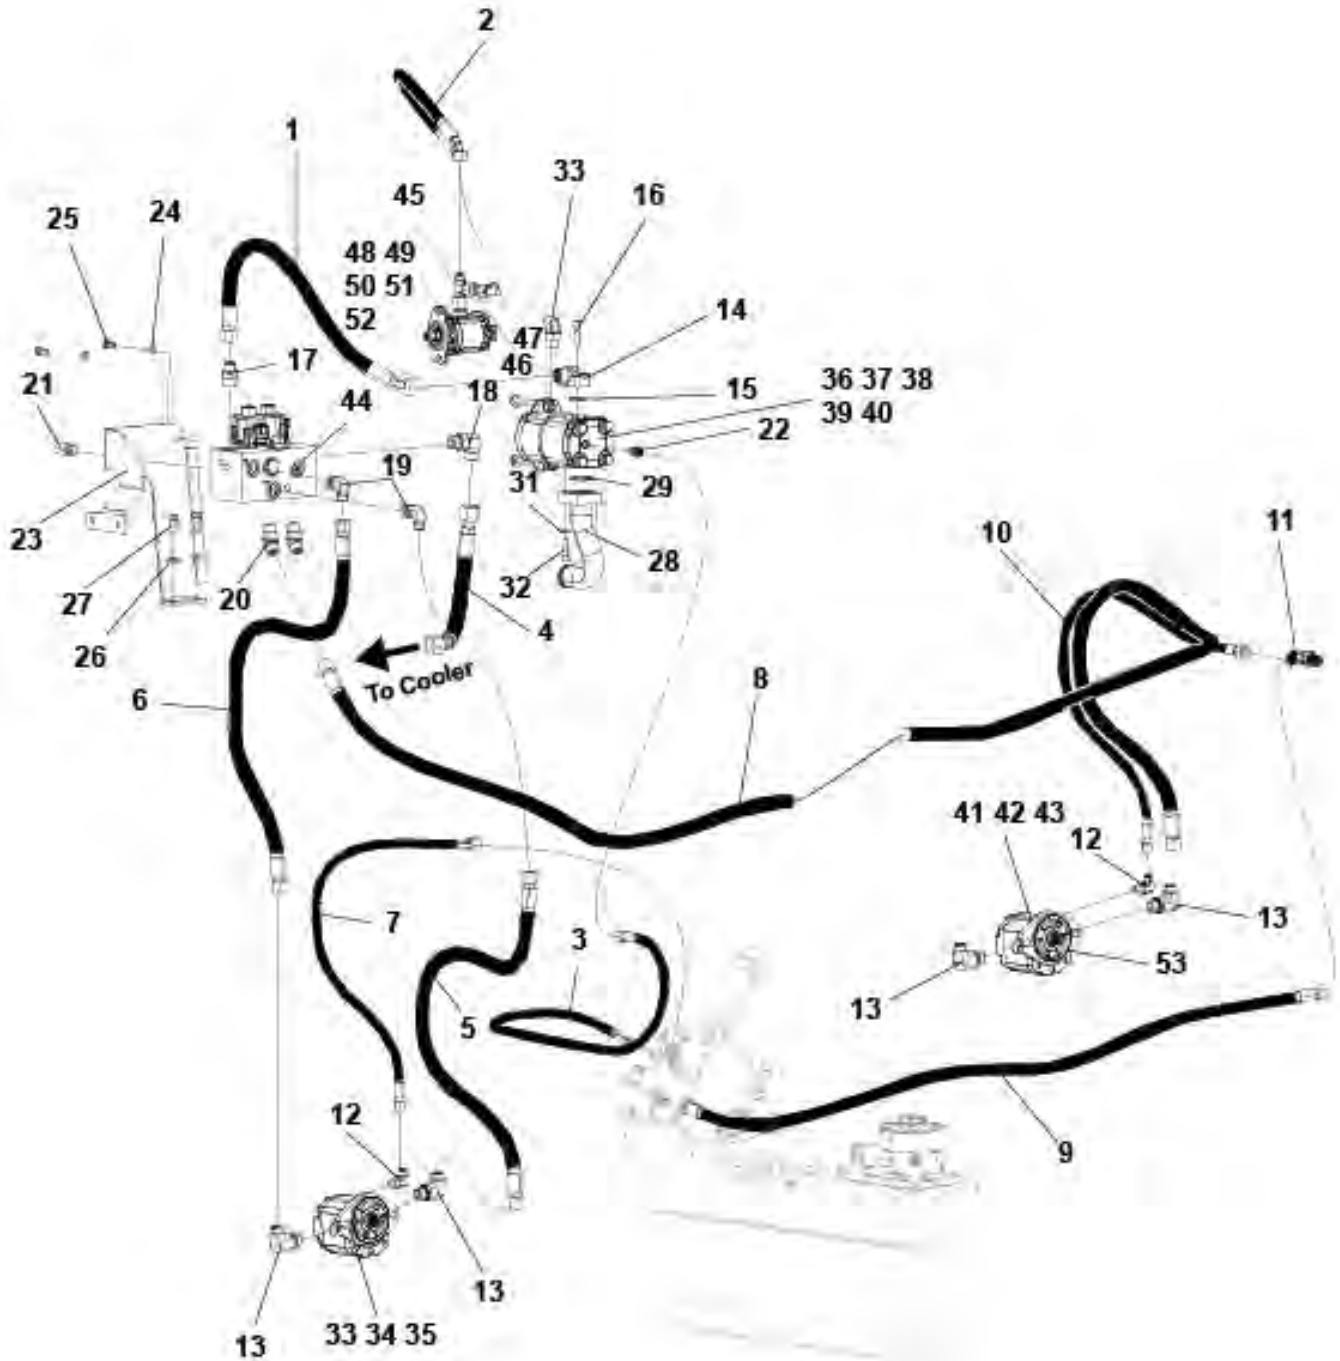

Hydraulic system Vibration system, external vibration valve - without acc valves

Refer to Parts Online for the most up to date information. The printed information might be outdated.

Fri Jan 05 14:22:47 UTC 2018

Item	Part No.	Name	Qty	L	SN INFO
1	4812125730	Hydraulic hose	1		
2	4812125731	Hydraulic hose	1		
3	4700483906	Hydraulic hose	1		
4	4812125732	Hydraulic hose	1		
5	4812125733	Hydraulic hose	1		
6	4812125734	Hydraulic hose	1		
7	4812125735	Hydraulic hose	1		
8	4812125745	Hydraulic hose	1		
9	4812125737	Hydraulic hose	1		
10	4812125738	Hydraulic hose	1		
11	4812114492	Bulkhead union	1		
12	4700791397	Connector	2		
13	4700791699	Elbow 90	4		
14	4812113633	Flange connector	1		
15	4700904774	O-ring	1		
16	4700508027	Screw	4		
17	4700791410	Straight o-ring connector	1		
18	4700791843	Elbow 90, O-ring with swivel	1		
19	4700791841	Elbow 90 orfs	2		
20	4700791796	Elbow 45, O-ring with swivel	2		
21	4700900229	Measuring fitting	1		
22	4700791744	Adapter	1		
23	4812125501	Bracket	1		
24	4700904229	Washer, 8.4x 6x1.5 mm 300HV	2		
25	4700500053	Screw, M8x20 mm 8.8 A2K	2		
26	4700904557	Washer, 10.5x22x4 mm 300 HV	2		
27	4700500028	Screw, M10 x 25 mm 8.8 A3K	2		
28	4812125469	Flange connector	1		
29	4700160016	O-ring	1		
30	4700923378	Hose clamp	2		
31	4700904556	Steel plain washer 8,4x16x3,0	4		
32	4700508048	Hexagon socket head cap screw M	4		
33	4700791416	Elbow 45, O-ring	1		
34	4700792389	Elbow 45 orfs	2		
35	4700792602	Cable tie with holder	3		
36	4812127309	Hydraulic pump	1		
37	4700379458	Gasket	1		
38	4700500078	Hex. screw	2		

Refer to Parts Online for the most up to date information. The printed information might be outdated.

Fri Jan 05 14:22:47 UTC 2018