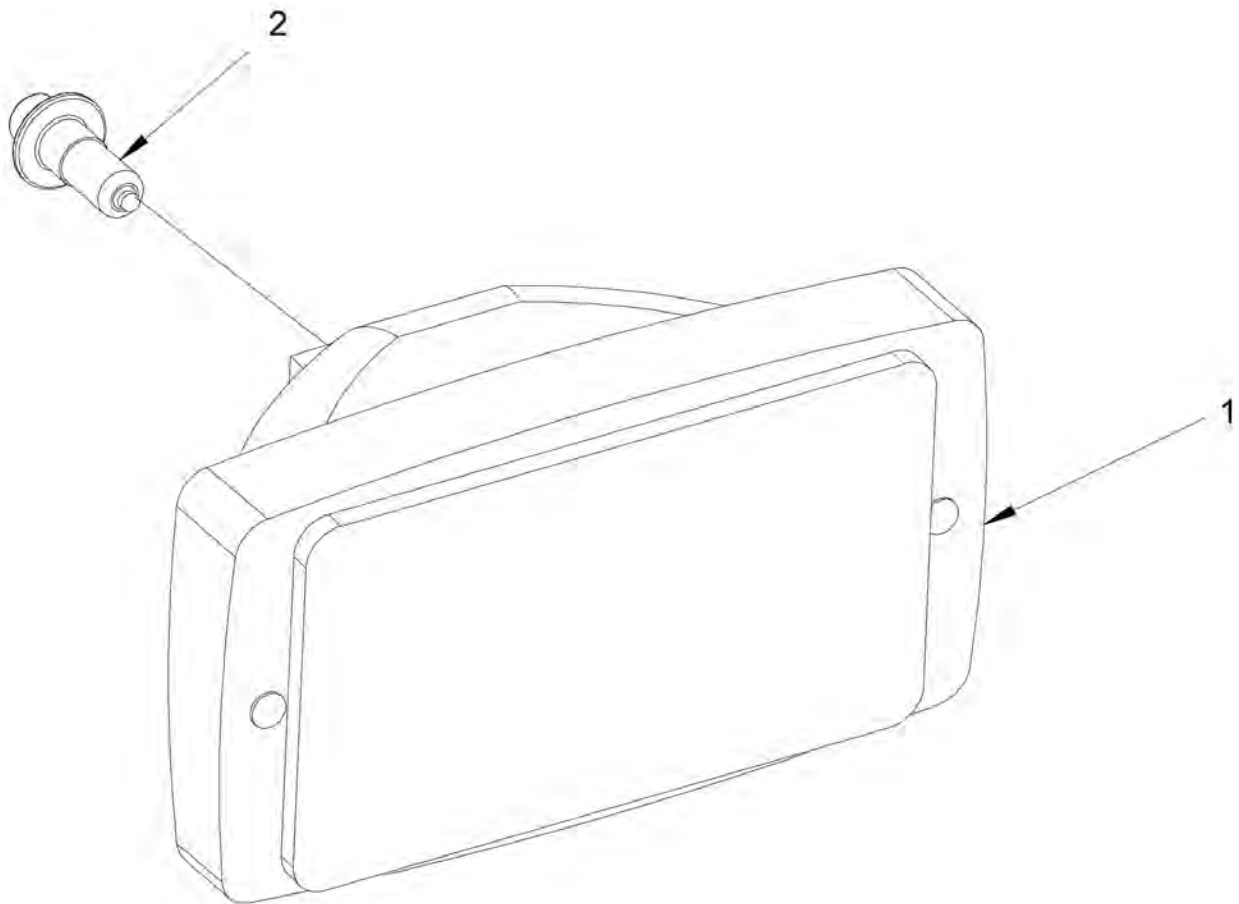

Electrical equipment Working lights (option)

Item	Part No.	Name	Qty	L	SN INFO
1	4700902227	Work light	2		
2	4700901369	Bulb 55w H3	2