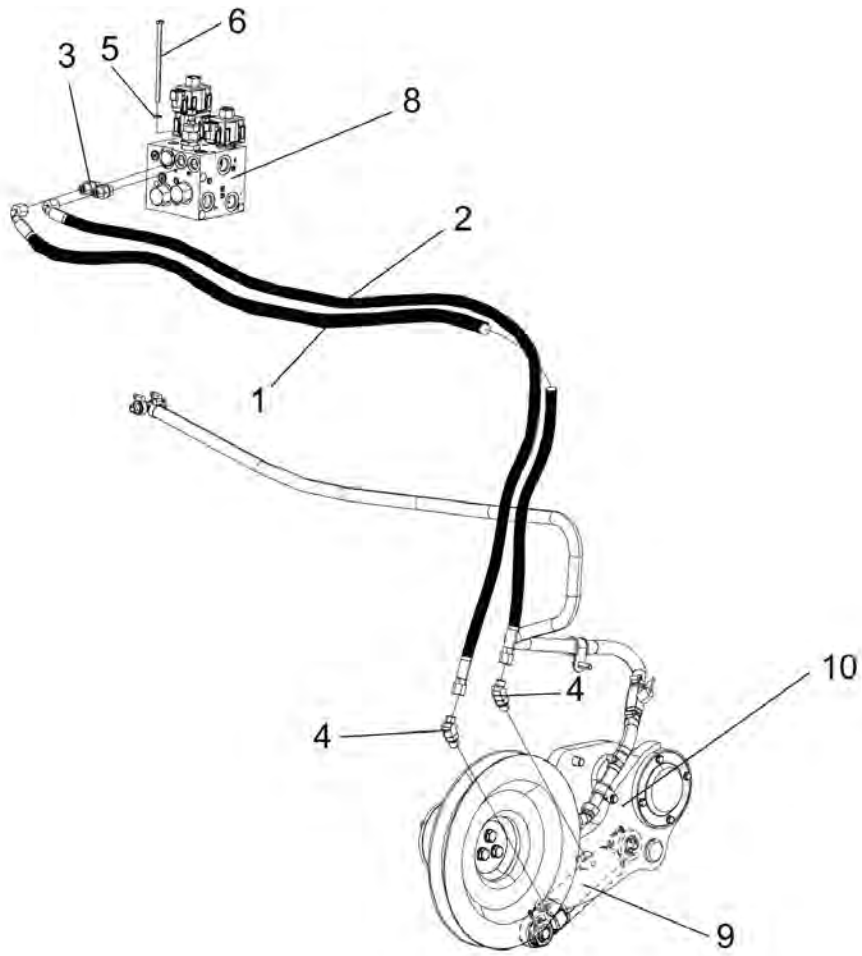

Hydraulic system Edge cutter

Item	Part No.	Name	Qty	L	SN INFO
1	4812125772	Hydraulic hose	0,46 5 M		
2	4812125773	Hydraulic hose	0,53 5 M		
3	4700791914	Adapter	2		
4	4700792389	Elbow 45 orfs	2		
5	4700904228	Washer 6,4x12x1,5	2		
6	4700500062	Screw	2		
7	4700792686	Cable tie with holder	1		
8	4812125681	Hydraulic valve	1		
9	-	Hydraulic cylinder	1		
10	-	Edge cutter	1