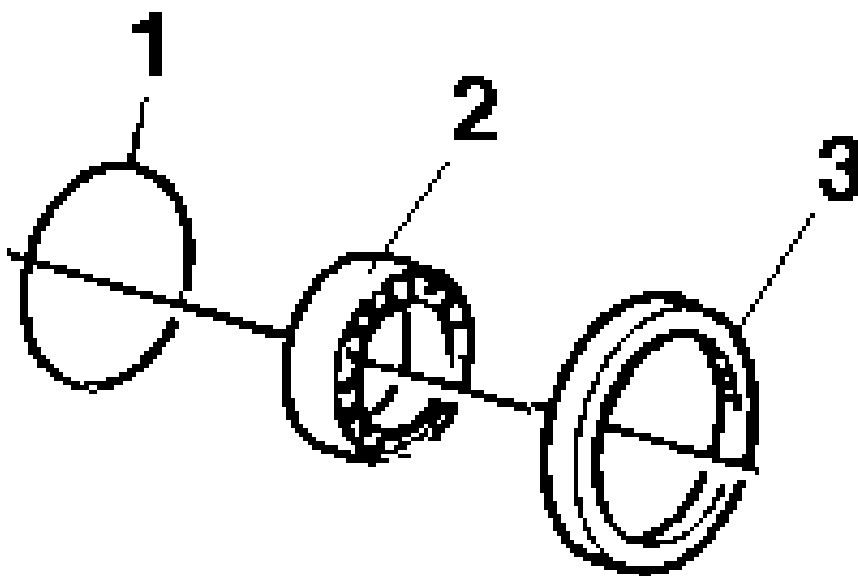

Repair kits 4700938892 Drum rotation kit

Item	Part No.	Name	Qty	L	SN INFO
0	4700938892	Drum rotation kit			
1	4700160132	O-ring 70	1		
2	4700111018	Ball bearing	1		
3	4700163049	Radial lip-type seal	1