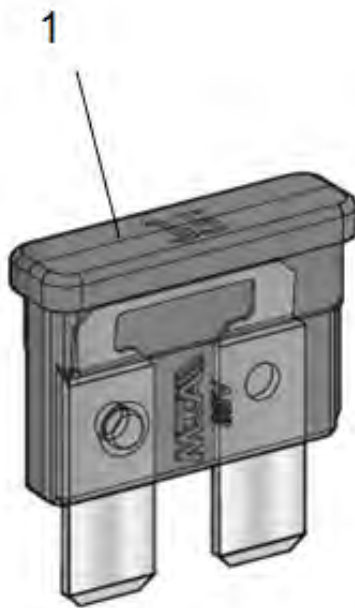

General - Keys and others Fuses

Item	Part No.	Name	Qty	L	SN INFO
1	-	Fuse, blade type Medium			
1	4700901224	Fuse, 3A Violet			
1	4700901225	Fuse 5A Tan			
1	4700901226	Fuse 7.5A Brown			
1	4700901227	Fuse 10A Red			
1	4700901228	Fuse, 15A Blue			
1	4700903741	Fuse 20A Yellow			
1	4700901229	Fuse, 25A Natural			
1	4700901230	Fuse, 30A Green			
2	-	Fuse, blade typ High			
2	4700904294	Fuse 20A Yellow			
2	4700904037	Fuse 30A Green			
2	4700904038	Fuse 40A Orange			
2	4700904039	Fuse 50A Red			
2	4700904040	Fuse 60A Blue			
2	4700904041	Fuse 70A Tan			
2	4700904042	Fuse 80A Natural (White)