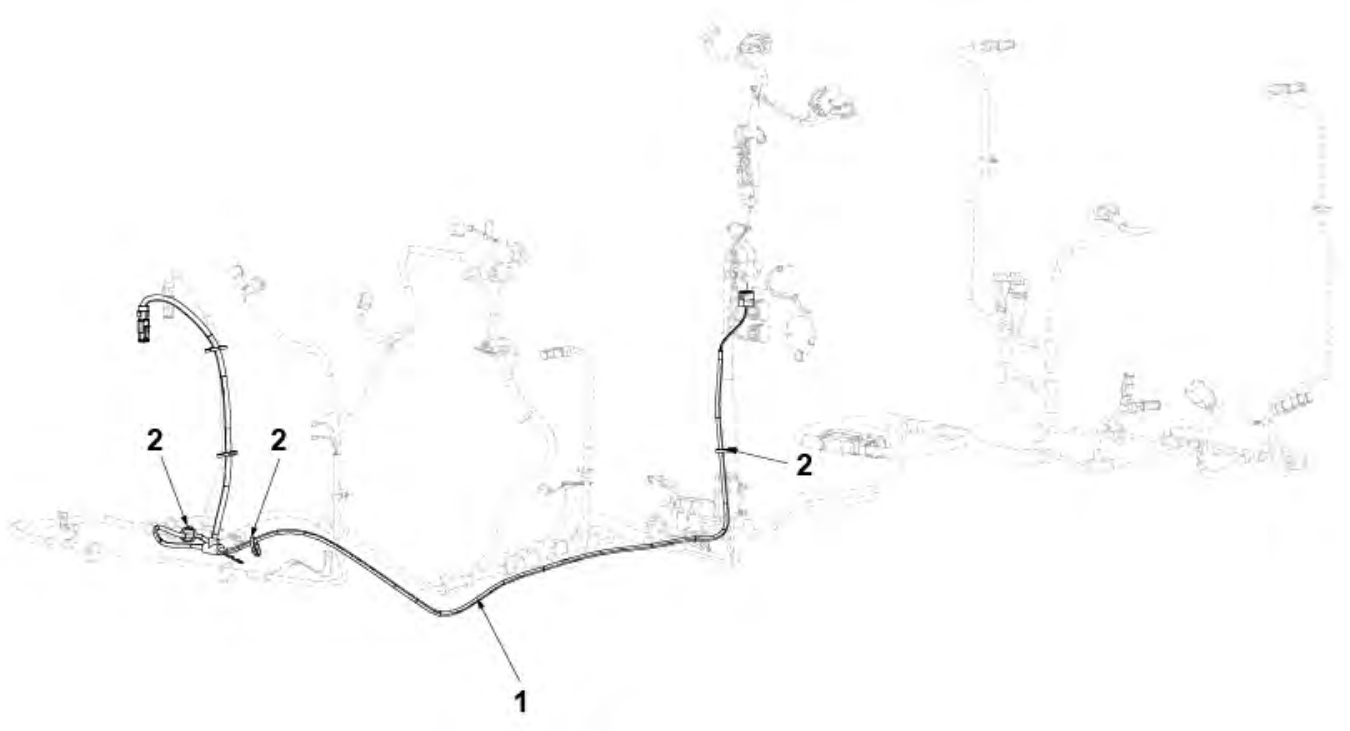

Electrical equipment Cable harness - Dual vibration

Item	Part No.	Name	Qty	L	SN INFO
1	4812125883	Cable harness	1		
2	4700313041	Cable ties, L=200 mm	5