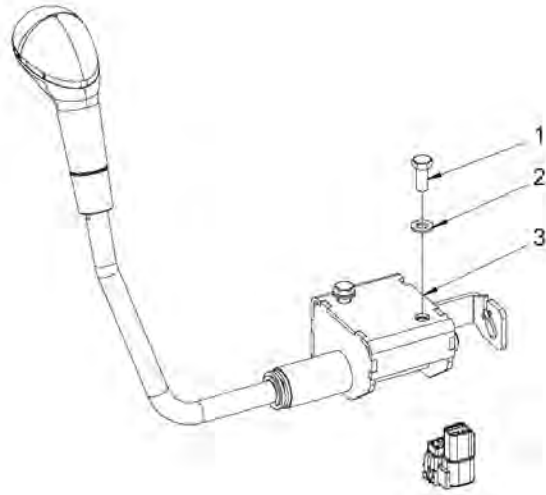

Drivers platform Control module (Dual, 2 buttons) - Left side

Item	Part No.	Name	Qty	L	SN INFO
1	4700500053	Screw, M8x20 mm 8.8 A2K	2		
2	4700904229	Washer, 8.4x 6x1.5 mm 300HV	2		
3	4812126121	F/R lever (2 buttons, dual), cpl.	1		
4	-	Handle cap	1		
5	-	Handle body	1		
7	-	Shaft	1		
9	-	Fork	2		
10	-	Wire harness	2		
12	-	Gasket	2		
13	-	Sealing	2		
14	-	Bushing	2		
15	-	Gasket	2		
16	-	Lock nut	1		
17	-	Pin	2		
18	-	Button	2