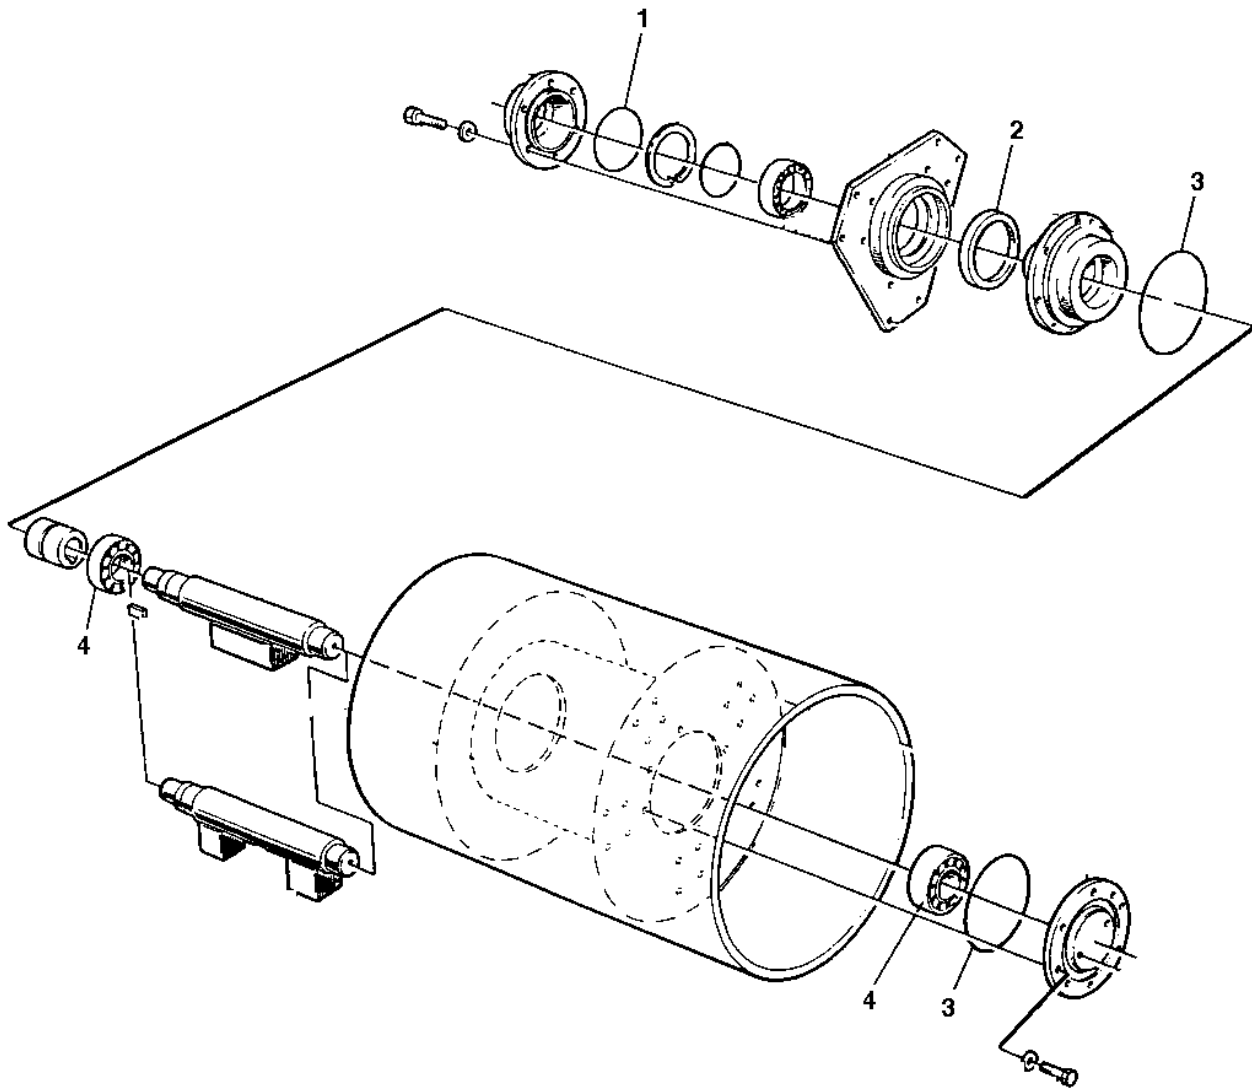

**Repair kits** 4700938908 Eccentric shaft kit

Refer to Parts Online for the most up to date information. The printed information might be outdated.

Fri Jan 05 14:22:30 UTC 2018

Item	Part No.	Name	Qty	L	SN INFO
0	4700938908	Eccentric shaft kit			
1	4700160132	O-ring 70	1		
2	4700163049	Radial lip-type seal	1		
3	4700923951	O-ring	2		
4	4700904258	Spherical roller bearing	2		