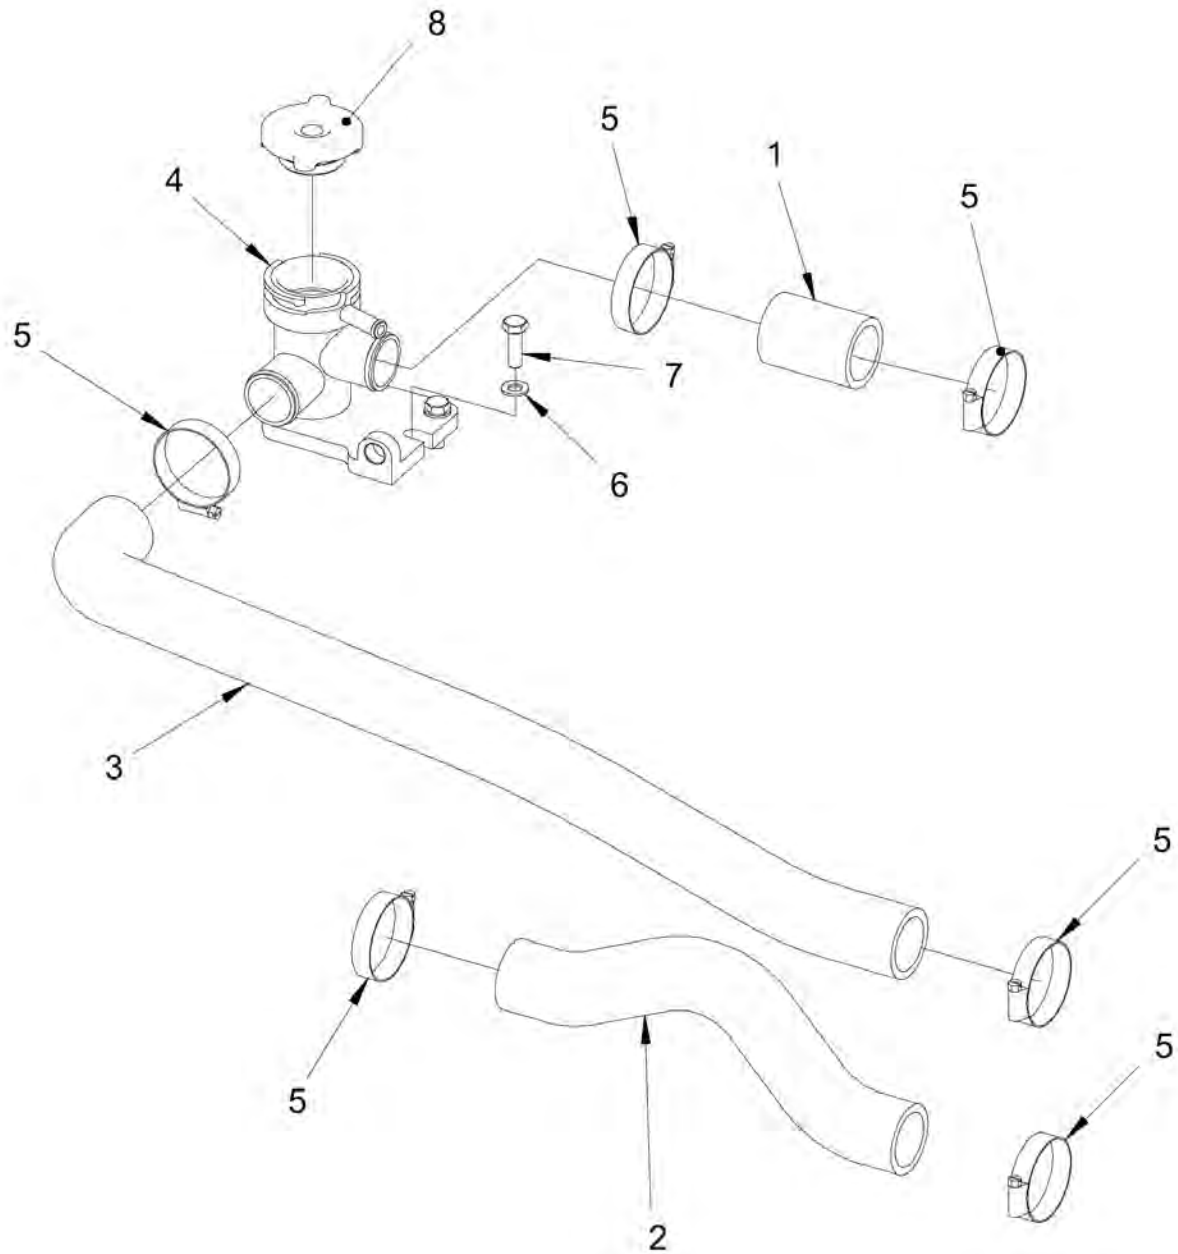

Engine room Coolant hose module

Refer to Parts Online for the most up to date information. The printed information might be outdated.

Fri Jan 05 14:22:41 UTC 2018

Item	Part No.	Name	Qty	L	SN INFO
1	4812125526	Cooler hose	1		
2	4812125516	Cooler hose	1		
3	4812125517	Cooler hose	1		
4	4812125661	Filling pipe	1		
5	4700313007	Hose clamp	6		
6	4700904229	Washer, 8.4x 6x1.5 mm 300HV	2		
7	4700500021	Screw, M8x25 mm 8.8 A2K	2		
8	4812125508	Cap	1