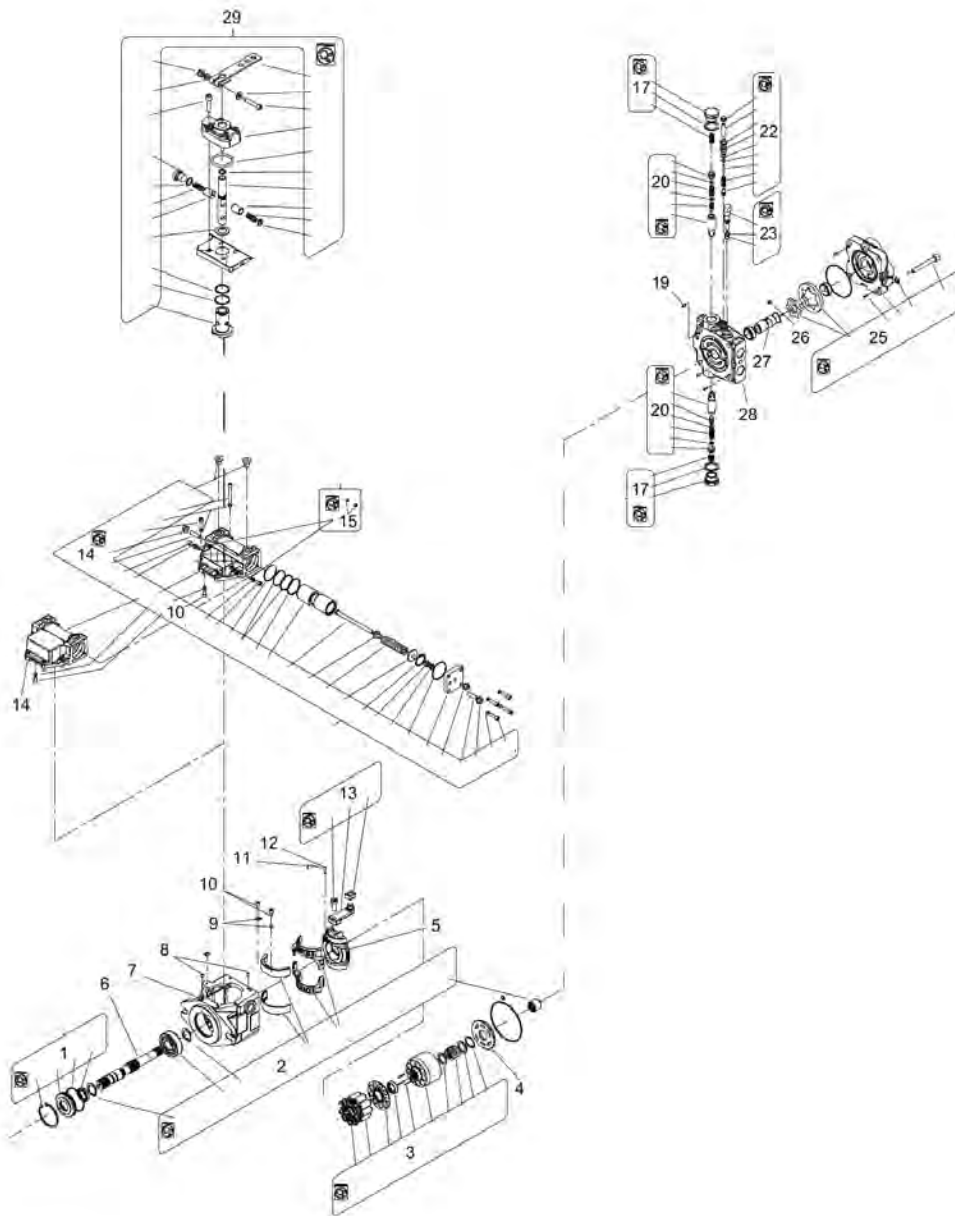

Hydraulic system 4812126969 Hydraulic pump

Refer to Parts Online for the most up to date information. The printed information might be outdated.

Fri Jan 05 14:22:54 UTC 2018

Item	Part No.	Name	Qty	L	SN INFO
0	4812126969	Hydraulic pump	1		
1	-	Shaft seal kit	1		
2	-	Bearing kit	1		
3	-	Rotating group kit	1		
4	-	Valve plate	1		
5	-	Swash plate	1		
6	-	Shaft	1		
7	-	Housing	1		
8	-	Pin	1		
9	-	Retaining ring	2		
10	-	Screw	3		
11	-	Retaining lever	1		
12	-	Pin	1		
13	-	Block slide hydraulic kit	1		
14	-	Hydraulic servo control kit	1		
15	-	Restrictor kit	1		
17	-	High pressure relief valve kit	1		
19	-	Pin	2		
20	-	High pressure relief valve kit	2		
22	-	Low pressure relief valve kit	1		
23	-	Screw bypass kit	1		
25	-	Charge pump kit	1		
26	-	Key	1		
27	-	Coupling shaft	1		
28	-	End cover	1		
29	-	Direct mechanical controls with return spring	1