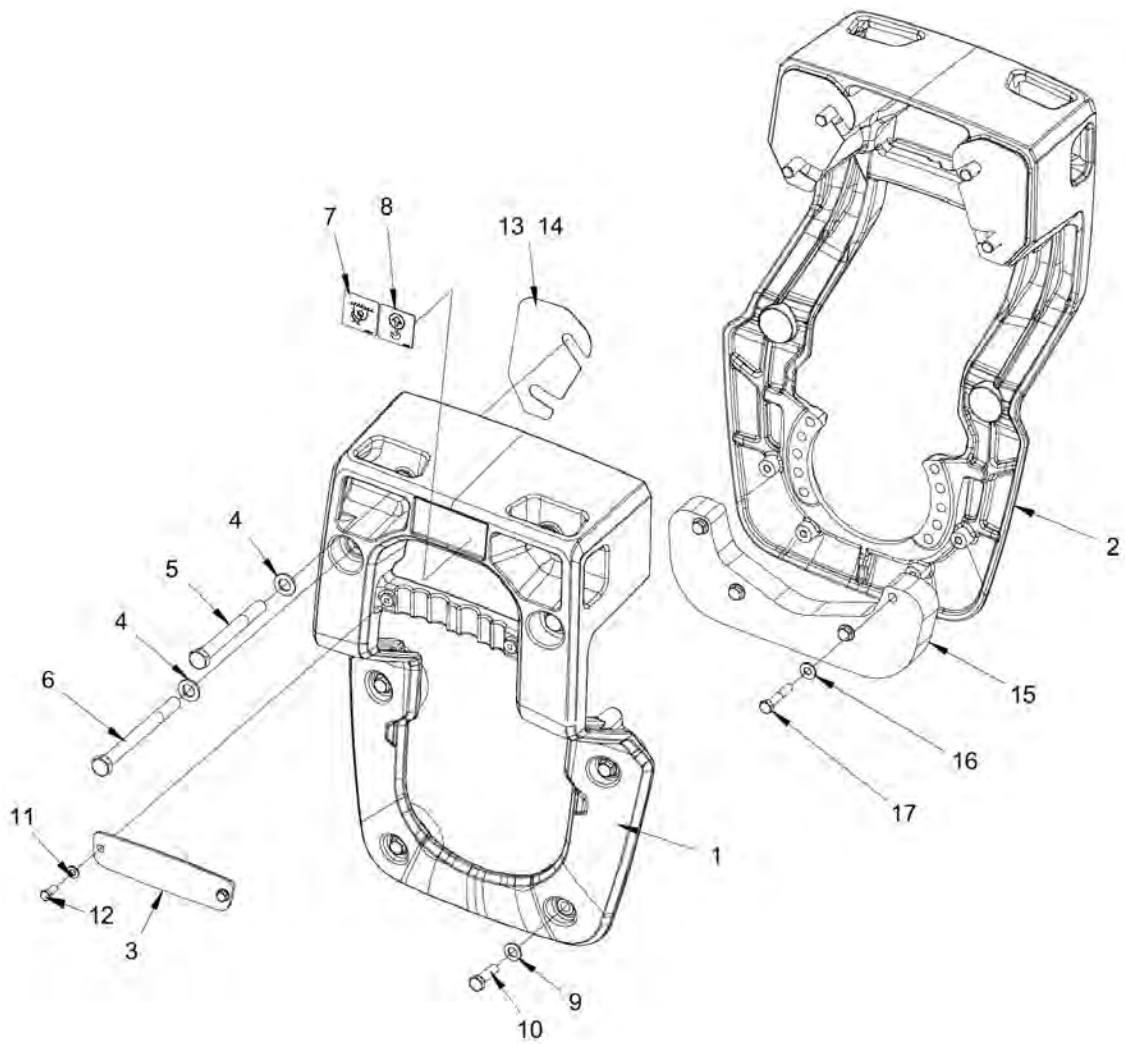

**Frame Forks, front**

Refer to Parts Online for the most up to date information. The printed information might be outdated.

Fri Jan 05 14:22:33 UTC 2018

Item	Part No.	Name	Qty	L	SN INFO
1	4812125805	Fork	1		
2	4812125815	Fork	1		
3	4812125471	Cover plate	2		
4	4700904232	Steel plain washer	8		
5	4700500164	Screw M16-2,0x150 8,8	4		
6	4700500085	Screw	4		
7	4700382751	Decal "SECURING POINT/TIE DOWN"	2		
8	4700357587	Label lifting point	2		
9	4700904231	Washer, 13x24x2 mm 300 HV	4		
10	4700947689	Hex. head screw M12	4		
11	4700904229	Washer, 8.4x 6x1.5 mm 300HV	4		
12	4700500053	Screw, M8x20 mm 8.8 A2K	4		
13	4812126093	Shim	N		
14	4812126094	Shim	N		
15	4812127737	Weight	1		
16	4700904230	Plain washer 10.5x22x2 mm	4		
17	4700500032	Screw M10 x 55	4		