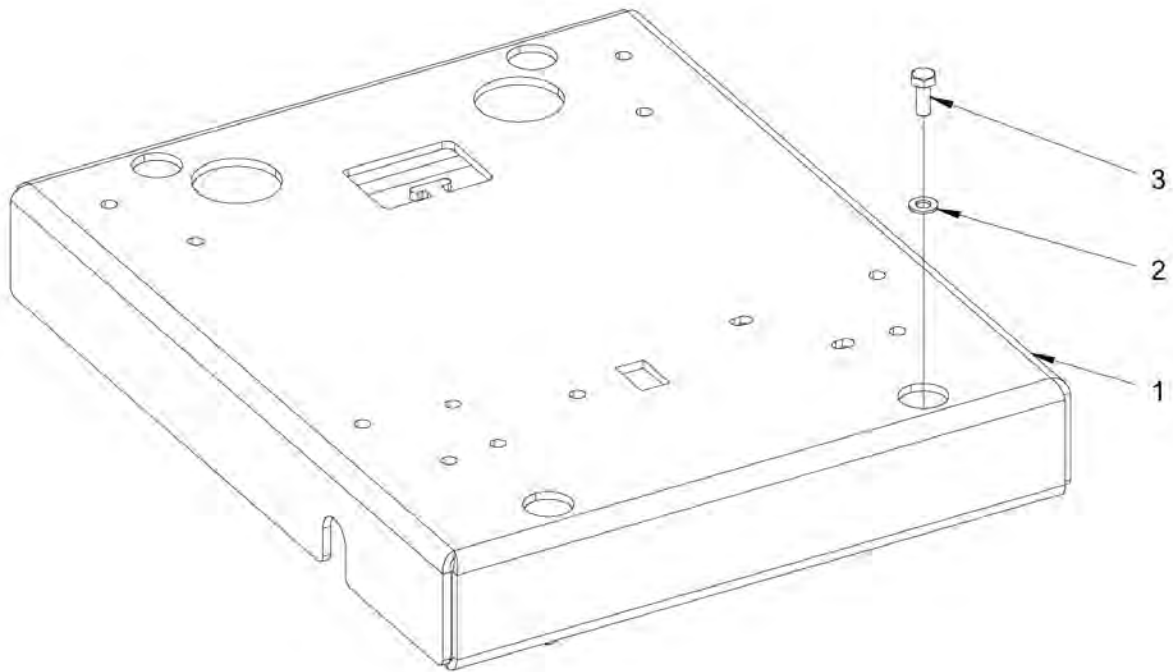

Drivers platform Fixed seat

Item	Part No.	Name	Qty	L	SN INFO
1	4812126022	Seat frame	1		
2	4700904229	Washer, 8.4x 6x1.5 mm 300HV	4		
3	4700500053	Screw, M8x20 mm 8.8 A2K	4