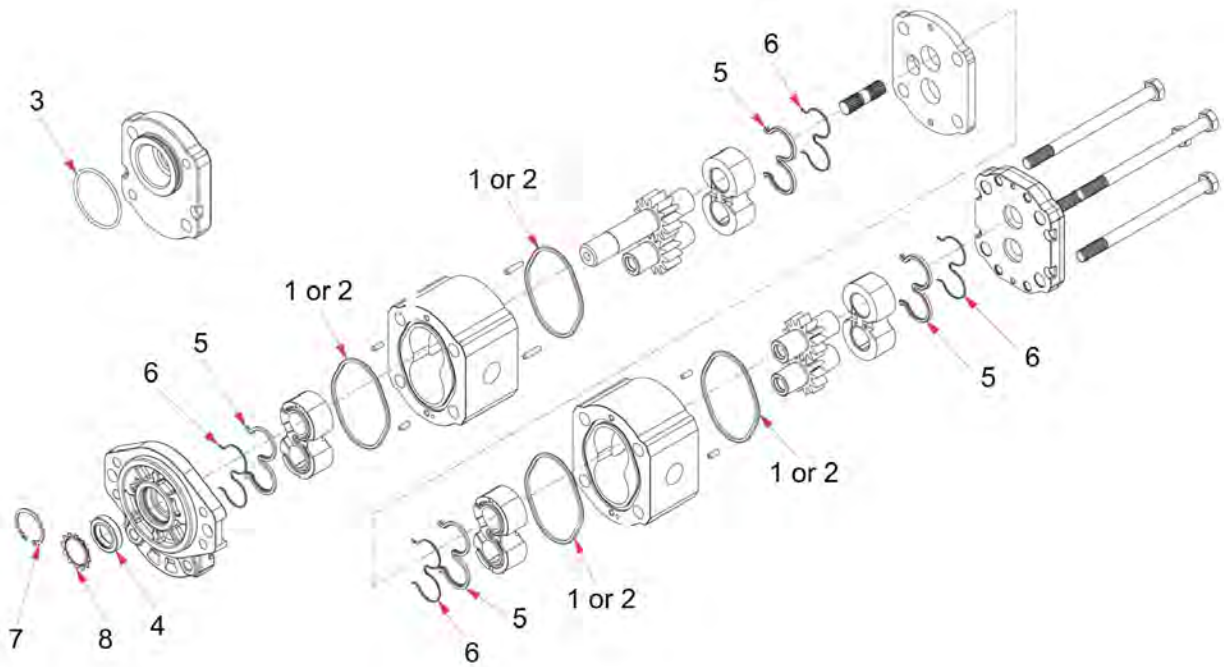

Hydraulic system 4812127309 Hydraulic pump

Refer to Parts Online for the most up to date information. The printed information might be outdated.

Fri Jan 05 14:22:53 UTC 2018

Item	Part No.	Name	Qty	L	SN INFO
0	4812127309	Hydraulic pump	1		
1	-	O-ring	4		
2	-	O-ring	4		
3	-	O-ring	1		
4	-	Shaft seal	1		
5	-	Seal	4		
6	-	Back-up ring	4		
7	-	Snap ring	1		
8	-	Toothed ring	1