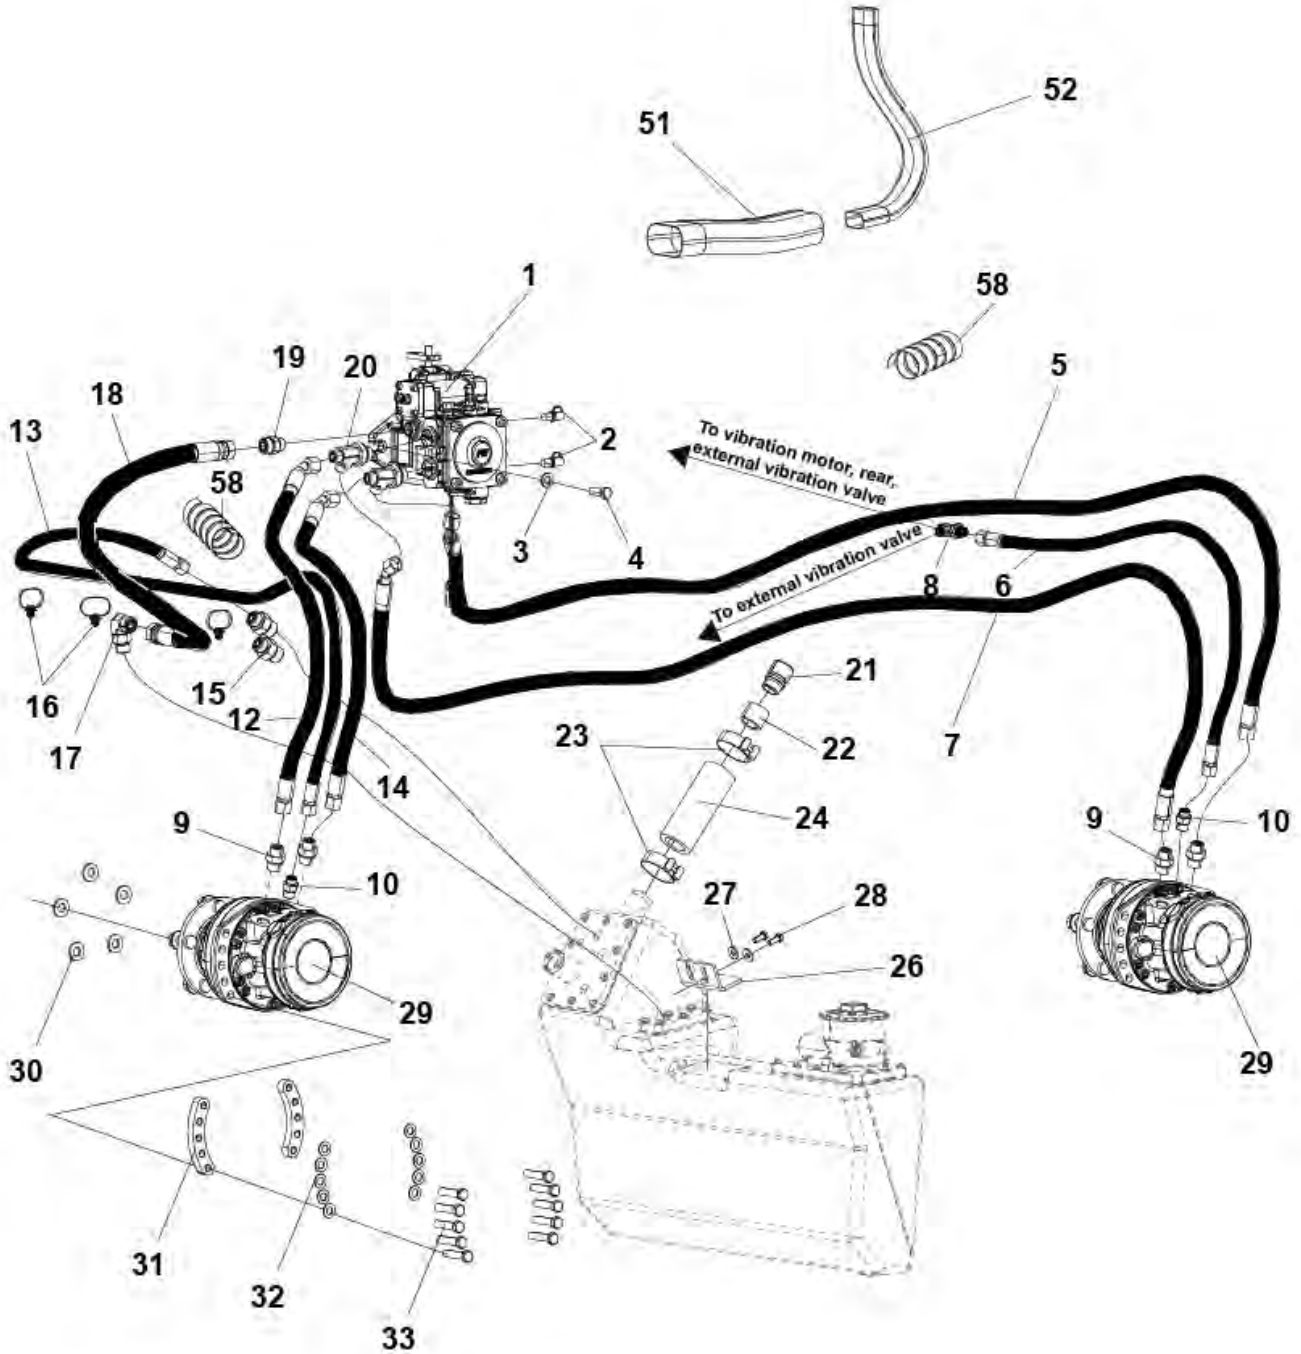

Hydraulic system Propulsion system

Refer to Parts Online for the most up to date information. The printed information might be outdated.

Fri Jan 05 14:22:54 UTC 2018

Item	Part No.	Name	Qty	L	SN INFO
1	4812126969	Hydraulic pump	1		
2	4700923405	Measuring nipple	2		
3	4700904703	Plain washer 13x24x4 mm	2		
4	4700500046	Hex. head screw M12x030H	2		
5	4812125712	Hydraulic hose	1		
6	4812125714	Hydraulic hose	1		
7	4812125721	Hydraulic hose	1		
8	4812114492	Bulkhead union	1		
9	4700791410	Straight o-ring connector	4		
10	4700791828	Adapter	2		
12	4812125720	Hydraulic hose	1		
13	4812125713	Hydraulic hose	1		
14	4812125711	Hydraulic hose	1		
15	4700791828	Adapter	2		
16	4700792602	Cable tie with holder	5		
17	4700791843	Elbow 90, O-ring with swivel	1		
18	4812125770	Hydraulic hose	1		
19	4700792074	Straight connector	1		
20	4812127214	Tee-connector	2		
21	4700357138	Ventilating filter	1		
22	4700357139	Connector	1		
23	4700313126	Clamp	2		
24	4812119321	Hydraulic hose	1		
26	4812125676	Bracket	1		
27	4700904640	Washer, 8.4x22x3 mm 300HV	2		
28	4700500053	Screw, M8x20 mm 8.8 A2K	2		
29	4812120558	Hydraulic motor	2		
30	4700904214	Washer 15x30x4 300 HV	5		
31	4812110490	Holder	4		
32	4700904231	Washer, 13x24x2 mm 300 HV	20		
33	4700925519	Screw M12x55 10.9 GEOMET	20		
51	4700792701	Hose guard	0,32 M		
52	4700792696	Hose guard	1		
58	4700904623	Hose guard	0,15 M		

Refer to Parts Online for the most up to date information. The printed information might be outdated.

Fri Jan 05 14:22:54 UTC 2018