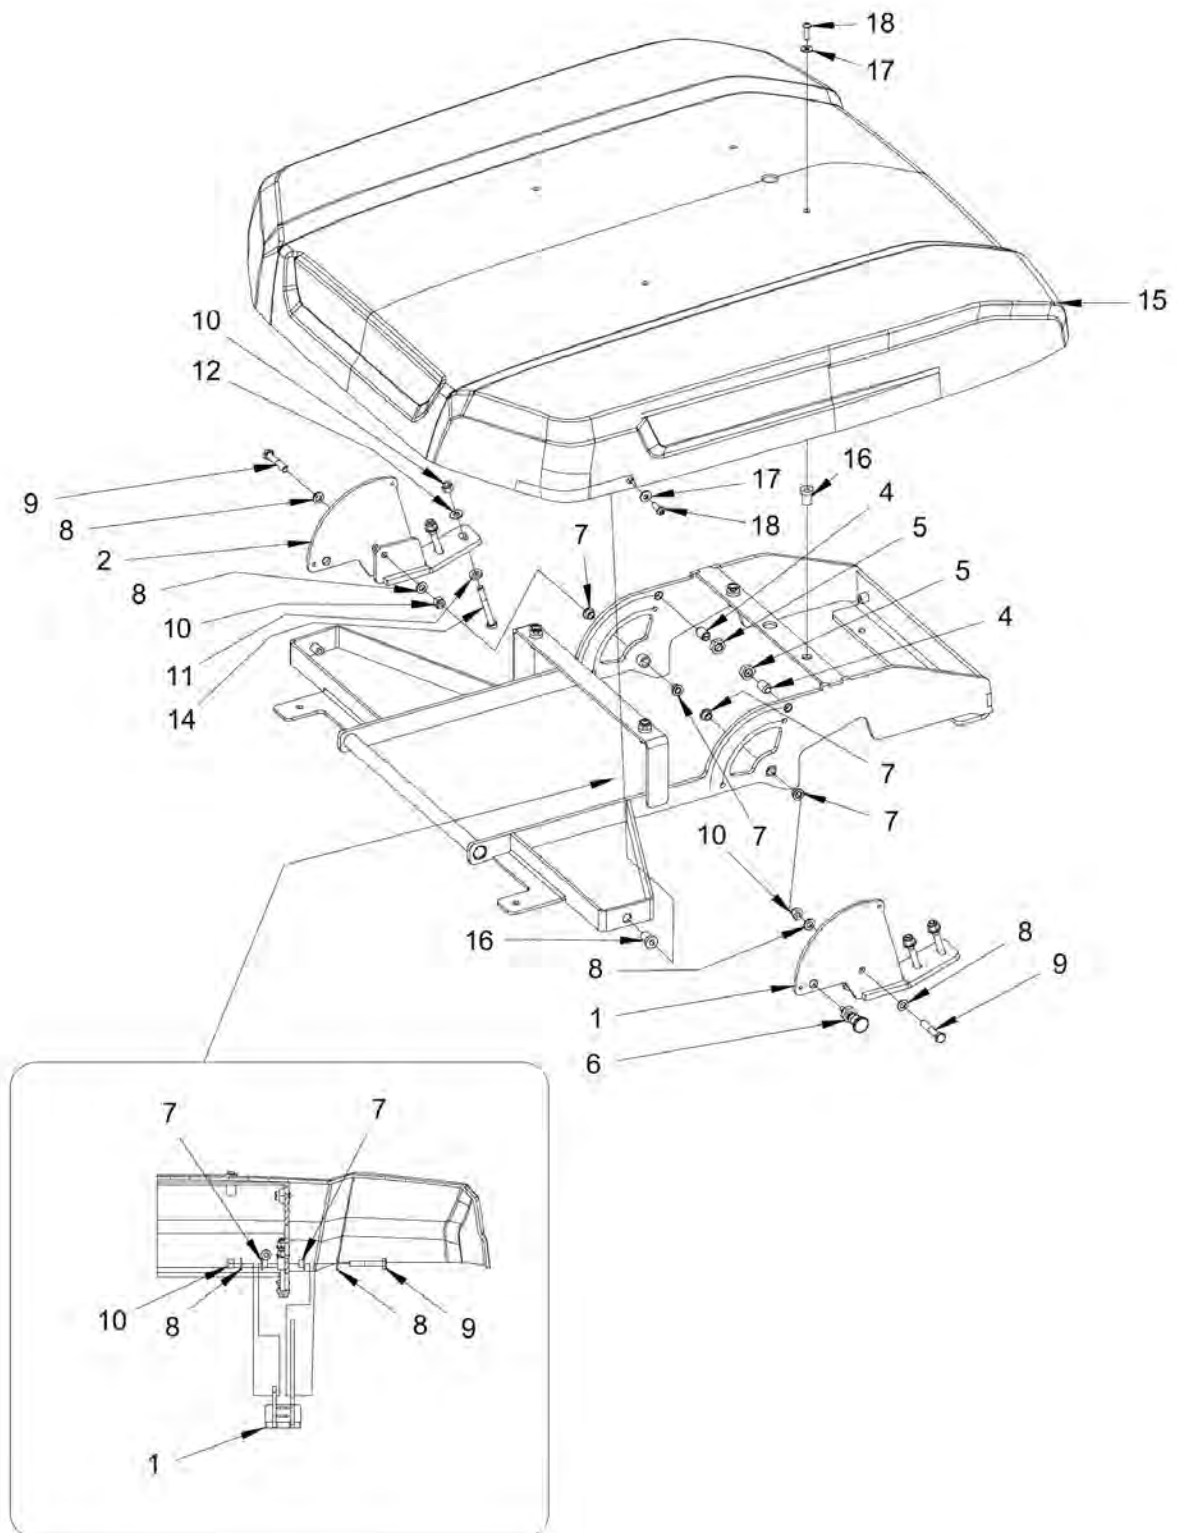

**Drivers platform Canopy**

Refer to Parts Online for the most up to date information. The printed information might be outdated.

Fri Jan 05 14:23:04 UTC 2018

Item	Part No.	Name	Qty	L	SN INFO
1	4812126467	Bracket	1		
2	4812126468	Bracket	1		
3	4812126281	Frame	1		
4	4700922325	Spring ball plunger	2		
5	4700573004	Nut	2		
6	4812126529	Locking pin	1		
7	4700792380	Plastic bushing	4		
8	4700904570	Steel plain washer	4		
9	4700500032	Screw M10 x 55	2		
10	4700586018	Lock nut M10	2		
11	4700904557	Washer, 10.5x22x4 mm 300 HV	4		
12	4700904230	Plain washer 10.5x22x2 mm	4		
14	4700500192	Hexagon head screw M10x80	4		
15	4812126283	Canopy	1		
16	4812113177	Nut	8		
17	4700791304	Steel plain washer	8		
18	4700904654	Screw, M8 x 25 mm A2-70	8		