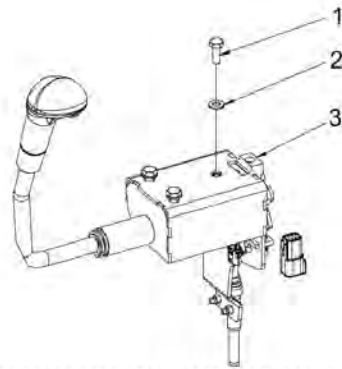

Drivers platform Control module (Single 1-button)

Item	Part No.	Name	Qty	L	SN INFO
1	4700500053	Screw, M8x20 mm 8.8 A2K	3		
2	4700904229	Washer, 8.4x 6x1.5 mm 300HV	3		
3	4812126118	F/R lever (1 button, single), cpl.	1		
4	-	Button	1		
5	-	Screw, M5x25	2		
6	-	Spring	1		
7	-	Sphere	1		
8	-	Washer	2		
9	-	Harness (2-poles)	1		
10	-	Sensor harness	1		
11	-	Bushing	2		
12	-	Washer	2		
13	-	Ring	2		
14	-	Washer	2		
16	-	Control lever	1		
17	-	Handle safety part	1		
18	-	Handle body	1		
19	-	Button cap	2		
20	-	Handle top	1		
21	-	Holder	1		
22	-	Cable	1		
23	-	Nut	2		
24	-	Screw, M5x18	2		
25	-	Washer	2		
26	-	Lock Nut	4		
27	-	Screw, M3x14	2		
28	-	Bracket	1		
29	-	Washer	1		
30	-	Nut	1		
31	-	Screw, M3x20	2		
32	-	Sensor	1		
33	-	Sensor holder, internal	1		
34	-	Washer	2		
35	-	Washer	1		
36	-	Lock Nut	1		
37	-	Pin	1		
38	-	Sensor	1		
39	-	Washer	1		

Refer to Parts Online for the most up to date information. The printed information might be outdated.

Fri Jan 05 14:23:07 UTC 2018