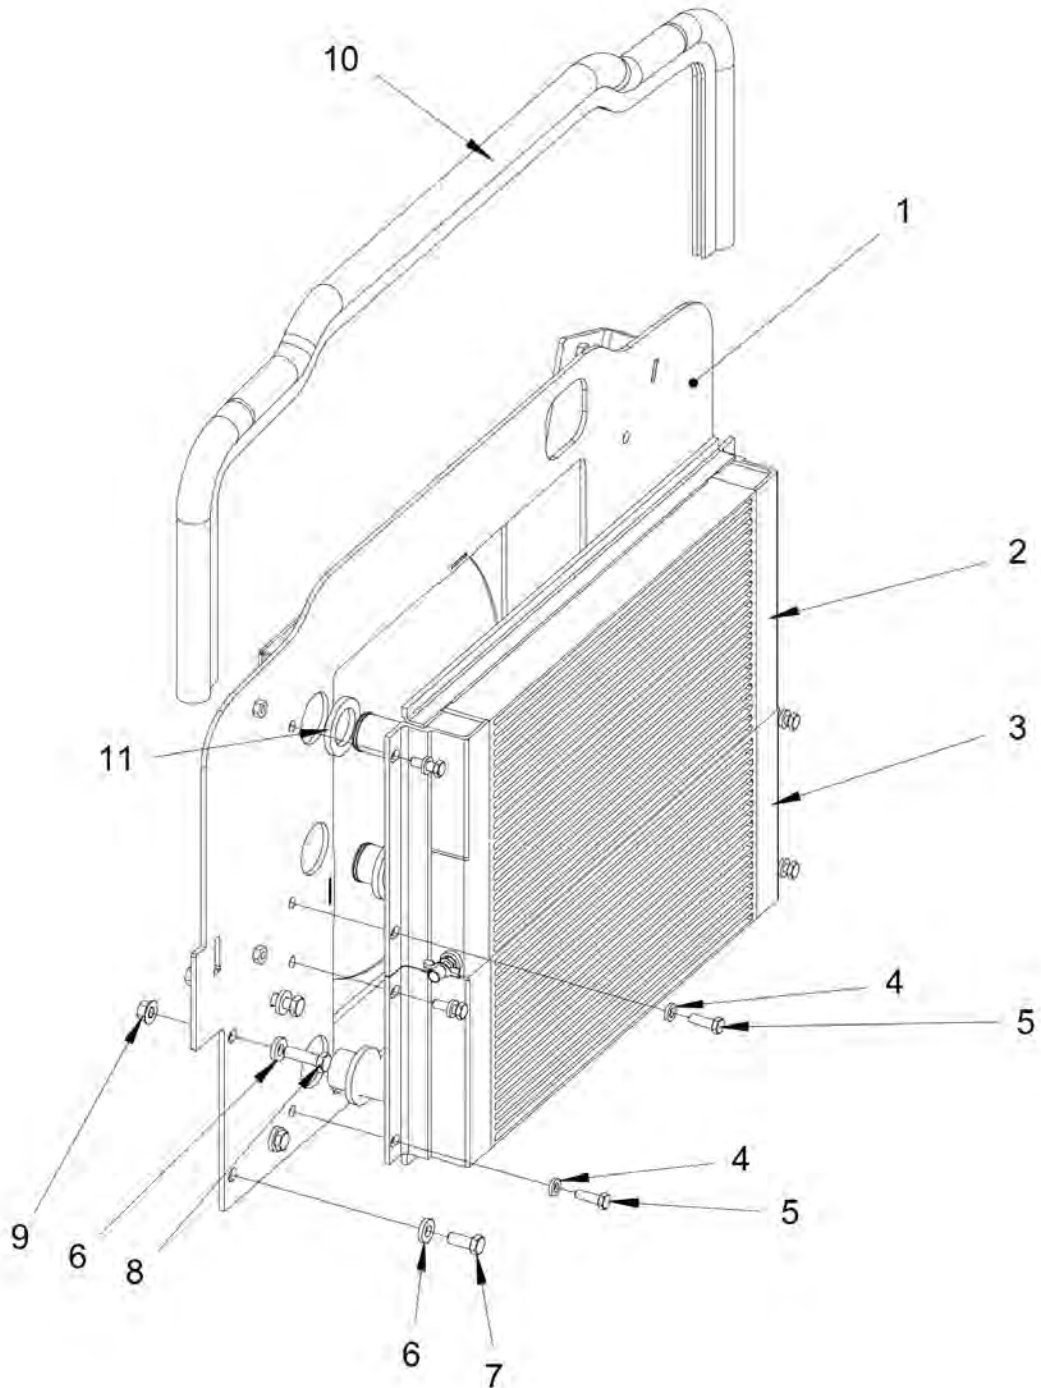

Engine room Cooler

Refer to Parts Online for the most up to date information. The printed information might be outdated.

Fri Jan 05 14:22:42 UTC 2018

Item	Part No.	Name	Qty	L	SN INFO
1	4812125397	Fan shroud	1		
2	4812126898	Water cooler	1		
3	4812126899	Hydraulic oil cooler	1		
4	4700904556	Steel plain washer 8,4x16x3,0	8		
5	4700500021	Screw, M8x25 mm 8.8 A2K	8		
6	4700904557	Washer, 10.5x22x4 mm 300 HV	8		
7	4700500028	Screw, M10 x 25 mm 8.8 A3K	6		
8	4700500030	Screw hexagon	2		
9	4700792817	Hexagon nut with flange	2		
10	4812127643	Sealing strip	1,32 5 M		
11	4812126953	Insulation	4