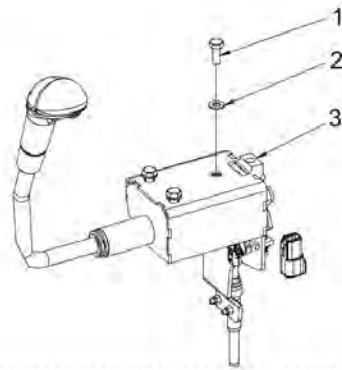

Refer to Parts Online for the most up to date information. The printed information might be outdated.

Fri Jan 05 14:23:08 UTC 2018

Item	Part No.	Name	Qty	L	SN INFO
40	-	Lock Nut	1		
41	-	Shaft	1		
42	-	Ring	2		
43	-	Washer	3		
45	-	Sensor holder, external	1