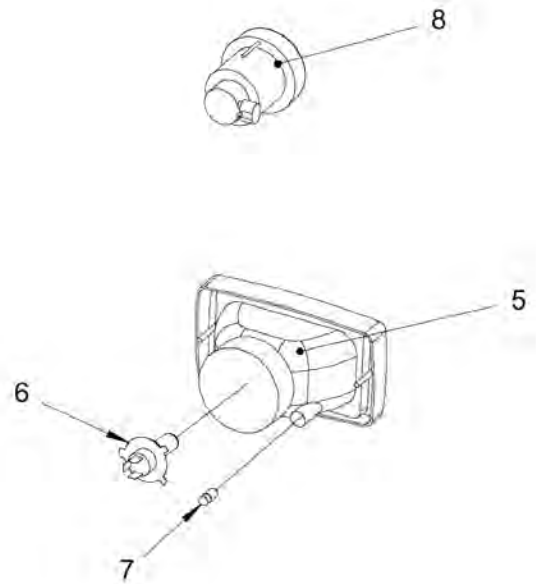

Electrical equipment Driving lights (option)

Item	Part No.	Name	Qty	L	SN INFO
1	4700792059	Headlight left hand asym. with parking light	2		
2	4700900790	Bulb 60/55w H4	2		
3	4700985012	Bulb	2		
4	4700791953	Direction indicator	2		
5	4700791951	Headlight right hand asym. with parking light	2		
6	4700900790	Bulb 60/55w H4	2		
7	4700985012	Bulb	2		
8	4700791953	Direction indicator	2