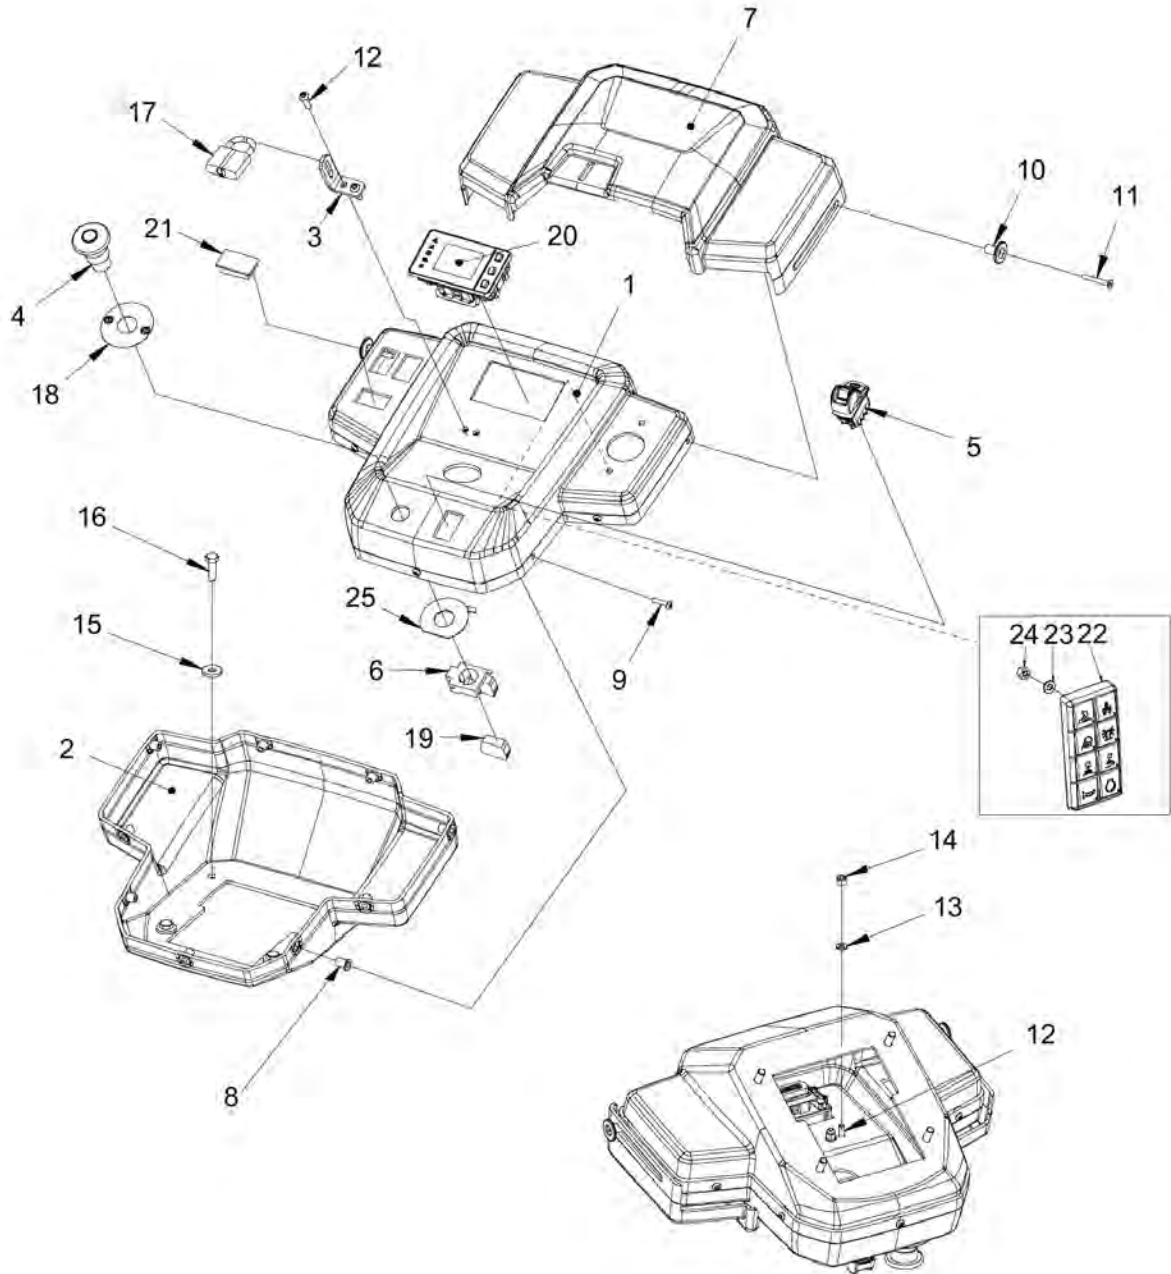

Drivers platform Control panel

Refer to Parts Online for the most up to date information. The printed information might be outdated.

Fri Jan 05 14:23:04 UTC 2018

Item	Part No.	Name	Qty	L	SN INFO
1	4812125959	Cover	1		
2	4812125960	Cover	1		
3	4812126008	Bracket	1		
4	4700791739	Emergency stop	1		
5	4812118697	Switch, parking brake	1		
6	4700389840	Connector	1		
7	4812126007	Cover	1		
8	4700792536	Rubber nut	9		
9	4700792589	Screw	7		
10	4700357855	Bushing	2		
11	4700792742	Screw, M5 x 20	2		
12	4700791524	Screw, M6 x 20 mm A2-70	2		
13	4700904228	Washer 6,4x12x1,5	2		
14	4700586002	Lock nut M6 -8	2		
15	4700904640	Washer, 8.4x22x3 mm 300HV	4		
16	4700500021	Screw, M8x25 mm 8.8 A2K	4		
17	4700358881	Pad lock	1		
18	4811000128	Contrast plate, yellow	1		
19	4700791723	Connector	1		
20	4812126175	Display	1		
21	4700791588	Panel plug	3		
22	4812126908	Keypad	1		
23	4700904228	Washer 6,4x12x1,5	2		
24	4700570004	Hexagon nut M6	2		
25	4812128078	Washer	1