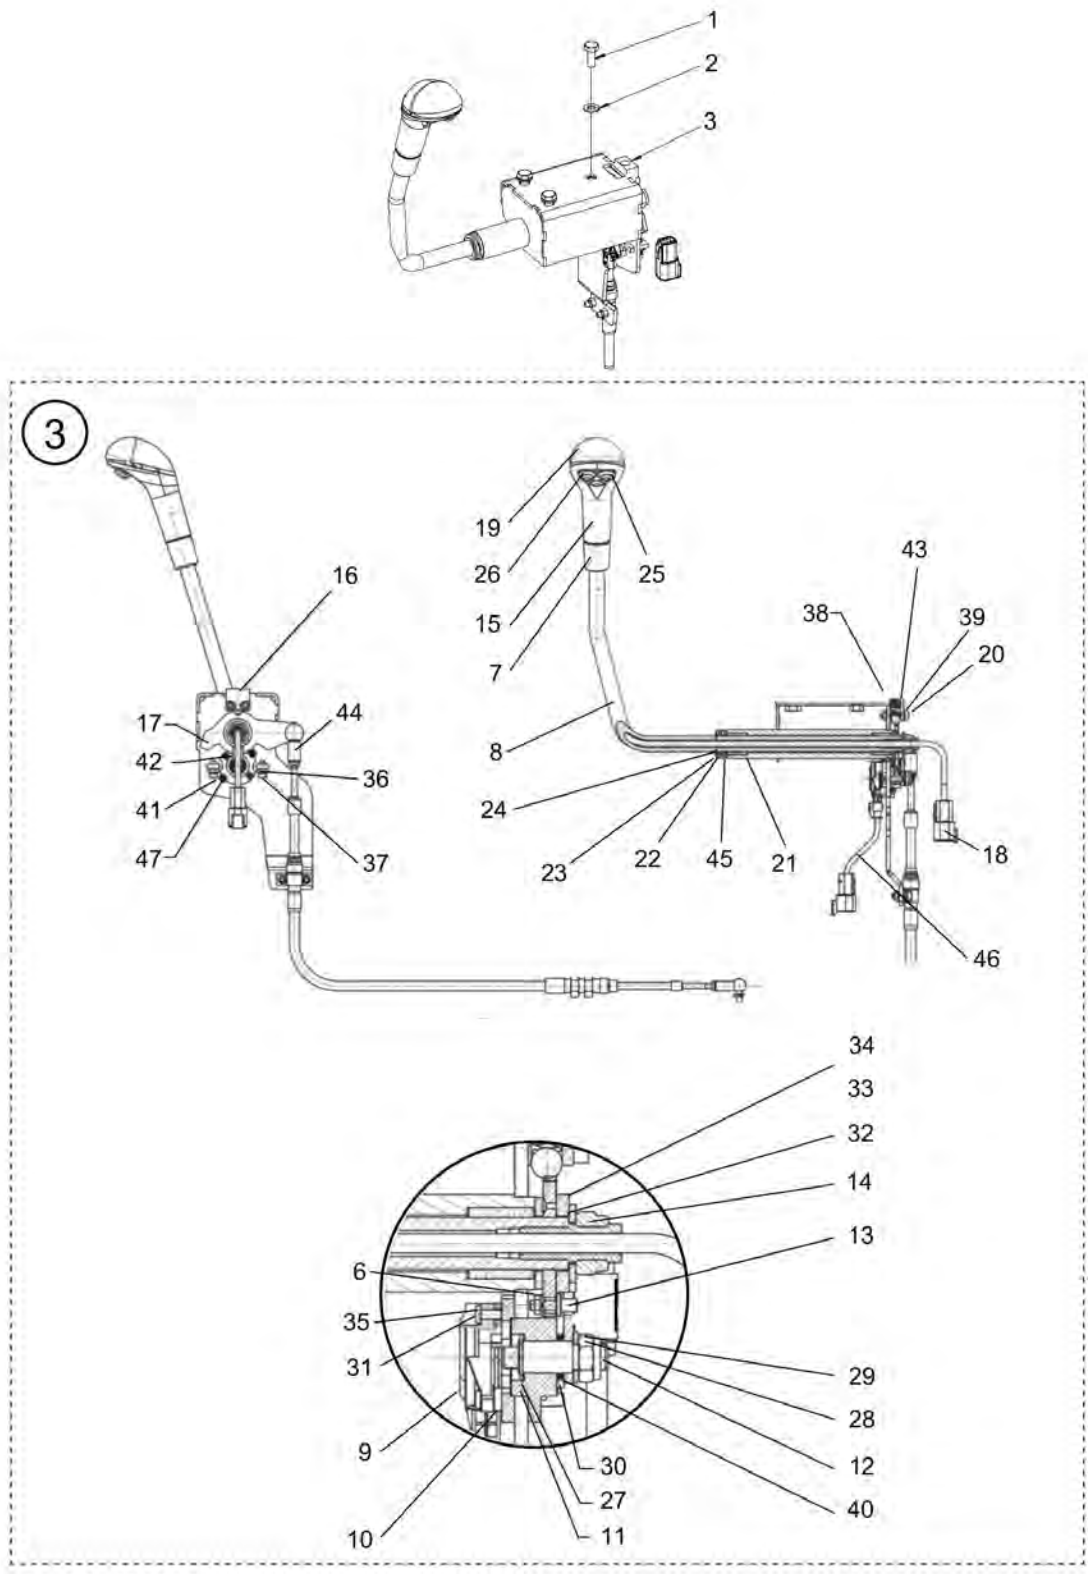

Item	Part No.	Name	Qty	L	SN INFO
43	4812156565	Sphere	1		
44	-	Cable	1		
45	-	Washer	2		
46	-	Sensor harness	1		
47	-	Sphere	2