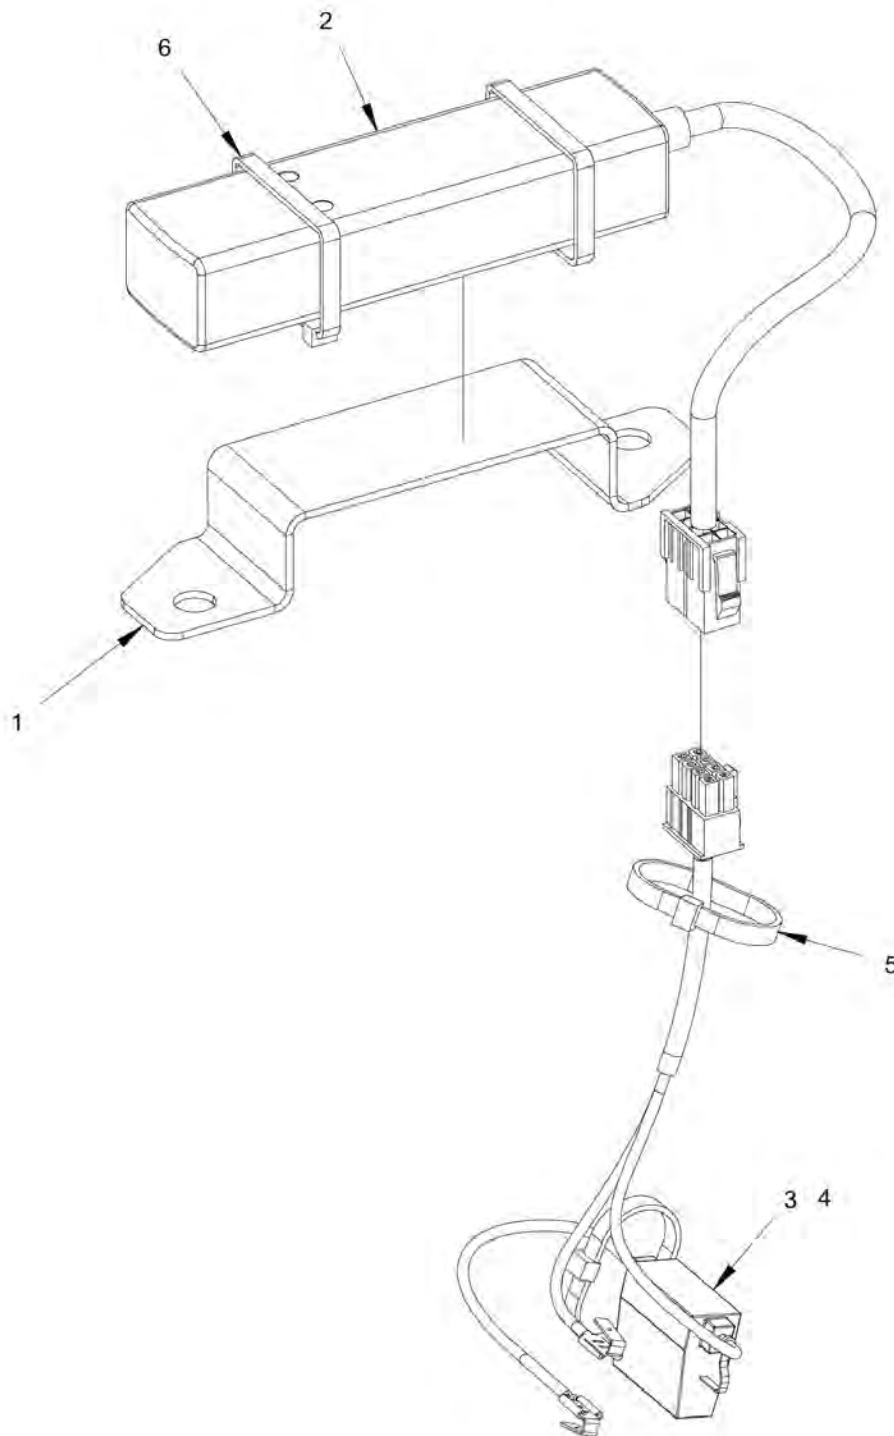

Optional equipment Fleetlinkg GPS module

Item	Part No.	Name	Qty	L	SN INFO
1	4812127270	Bracket	1		
2	4812013038	GPS module	1		
3	4812124961	4812124961	1		
4	4700901225	Fuse 5A Tan	1		
5	4700313041	Cable ties, L=200 mm	2		
6	4700792609	Cable ties	2