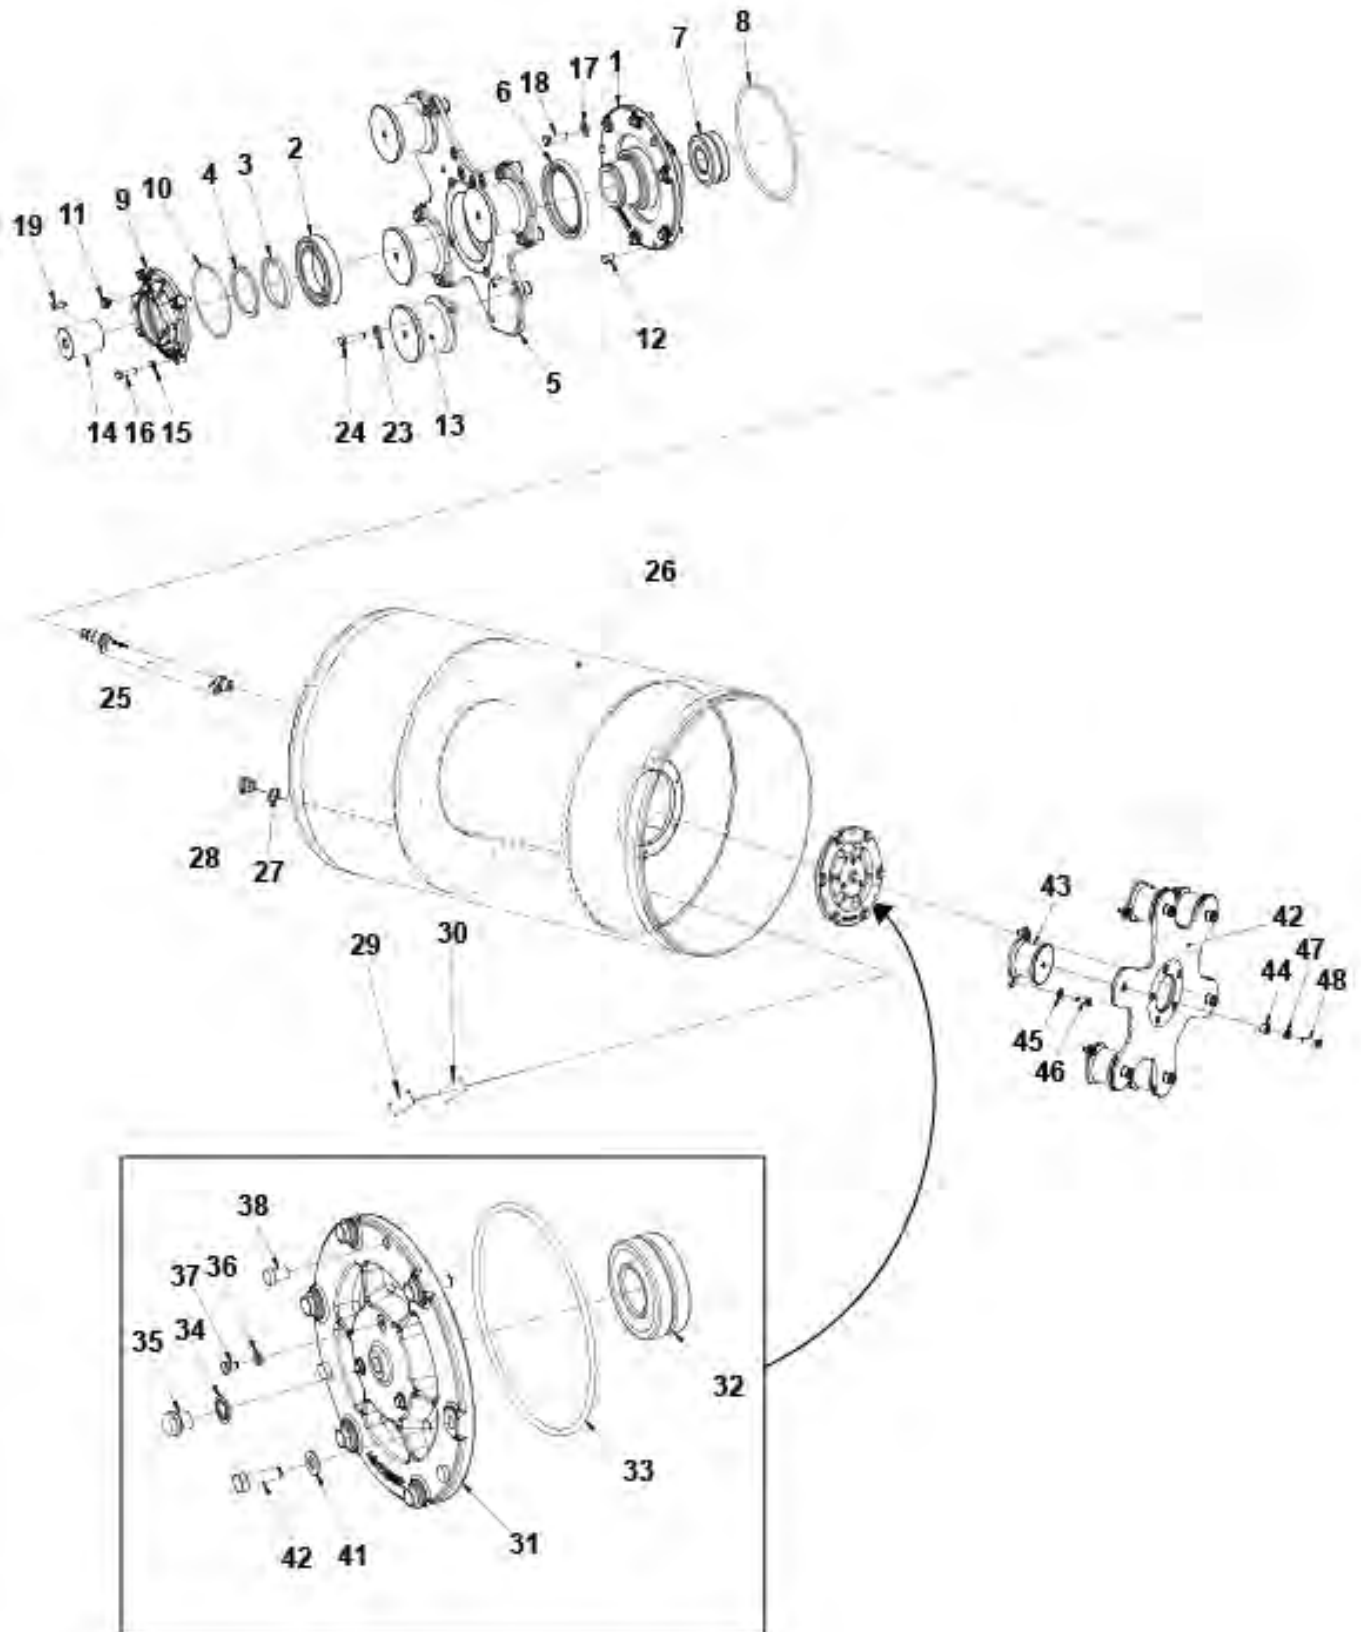

Drum Drum

Refer to Parts Online for the most up to date information. The printed information might be outdated.

Fri Jan 05 14:22:37 UTC 2018

Item	Part No.	Name	Qty	L	SN INFO
1	4812126595	Drum bearing housing	1		
2	4700111018	Ball bearing	1		
3	4700358689	Spacer ring	1		
4	4700903154	Retaining ring	1		
5	4812124899	Bearing housing	1		
6	4700163049	Radial lip-type seal	1		
7	4700904258	Spherical roller bearing	1		
8	4700923951	O-ring	1		
9	4812124904	Adapter	1		
10	4700160132	O-ring 70	1		
11	4700343490	Air breather	1		
12	4700903287	Plug	3		
13	4700391984	Shock absorber	4		
14	4700349202	Coupling	1		
15	4700904229	Washer, 8.4x 6x1.5 mm 300HV	4		
16	4700500022	Screw	4		
17	4700904230	Plain washer 10.5x22x2 mm	6		
18	4700500030	Screw hexagon	6		
19	4700350029	Feather key	1		
23	4700904557	Washer, 10.5x22x4 mm 300 HV	8		
24	4812110596	Hexagon head screw M10x40 10,9 A3K	8		
25	4812119822	Eccentric shaft	1		
26	4812124792	Drum	1		
27	4700162017	Seal ring	1		
28	4700343744	Magnetic plug	1		
29	4700343801	Sign plate	1		
30		Tape	1		
31	4812127097	Bearing housing	1		
32	4700904258	Spherical roller bearing	1		
33	4700923951	O-ring	1		
34	4700162011	Washer, 16.7x24x1.5 mm Type A M16	1		
35	4700232143	Plug, M16	1		
36	4700904228	Washer 6,4x12x1,5	3		
37	4700500044	Screw M6x8	3		
38	4700903287	Plug	3		
40	4700904230	Plain washer 10.5x22x2 mm	6		
41	4700500030	Screw hexagon	6		
42	4812124832	Drive disc	1		

Refer to Parts Online for the most up to date information. The printed information might be outdated.

Fri Jan 05 14:22:37 UTC 2018