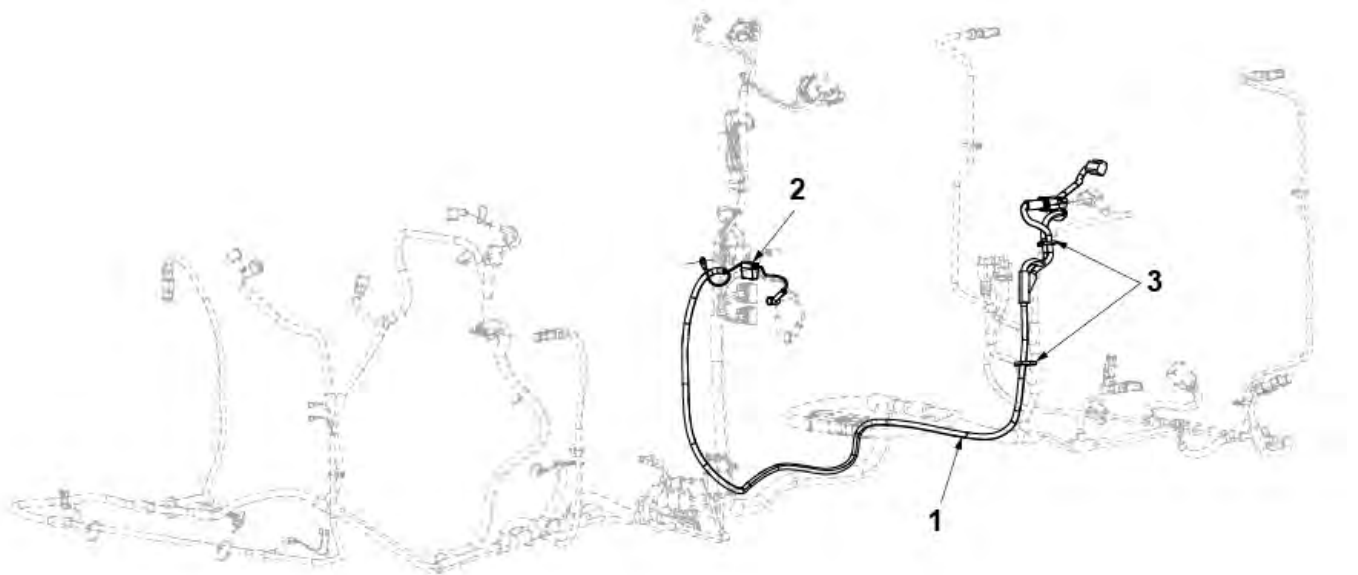

Electrical equipment Cable harness - Seat heater

Item	Part No.	Name	Qty	L	SN INFO
1	4812127324	Cable harness	1		
2	4700901225	Fuse 5A Tan	1		
3	4700313041	Cable ties, L=200 mm	2