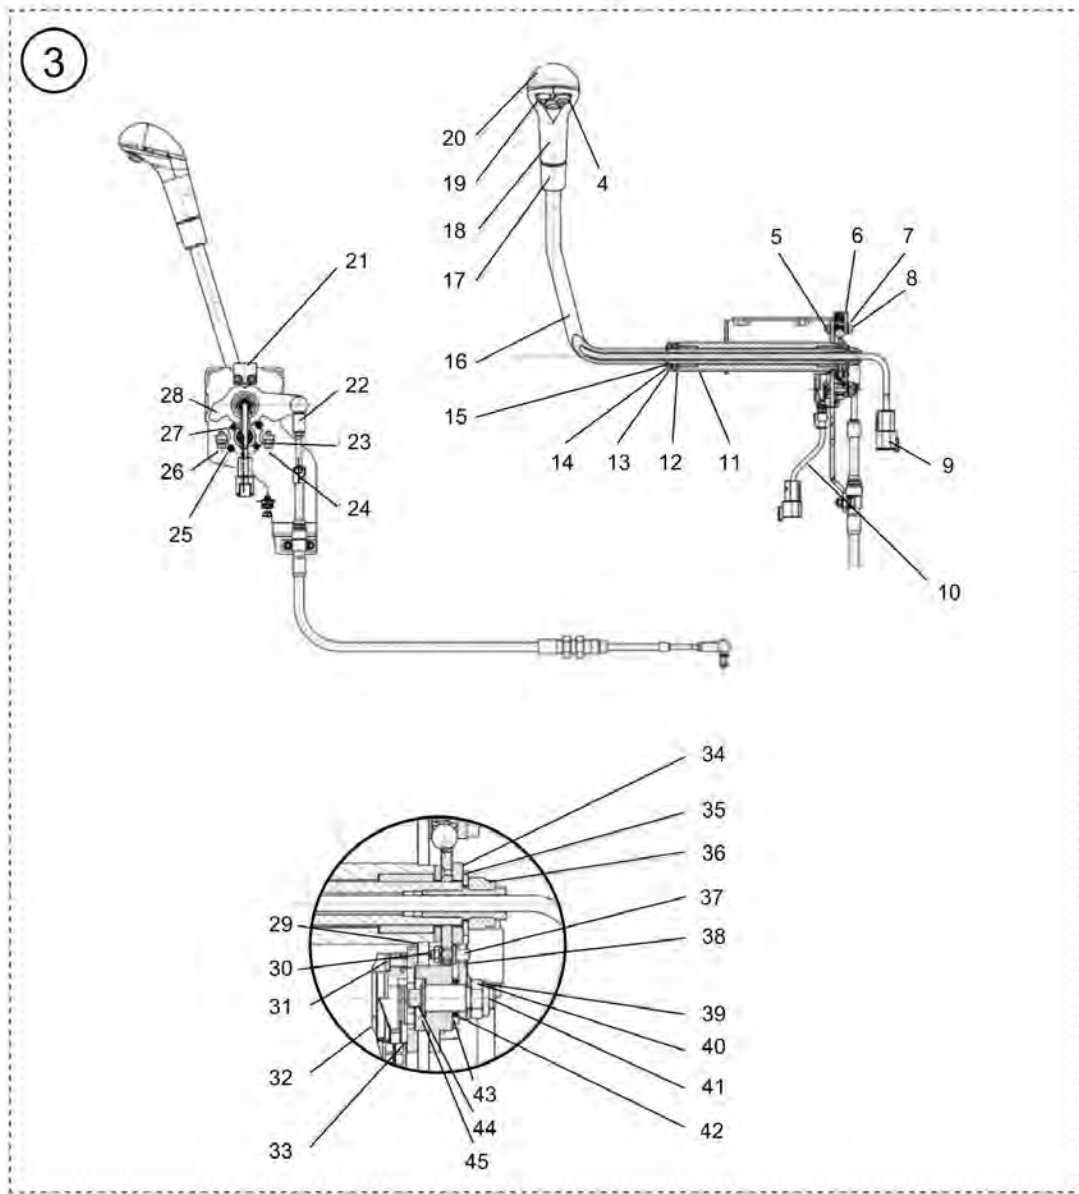

Refer to Parts Online for the most up to date information. The printed information might be outdated.

Fri Jan 05 14:23:08 UTC 2018

Item	Part No.	Name	Qty	L	SN INFO
40	-	Lock Nut	1		
41	-	Shaft	1		
42	-	Ring	2		
43	-	Washer	3		
45	-	Sensor holder, external	1