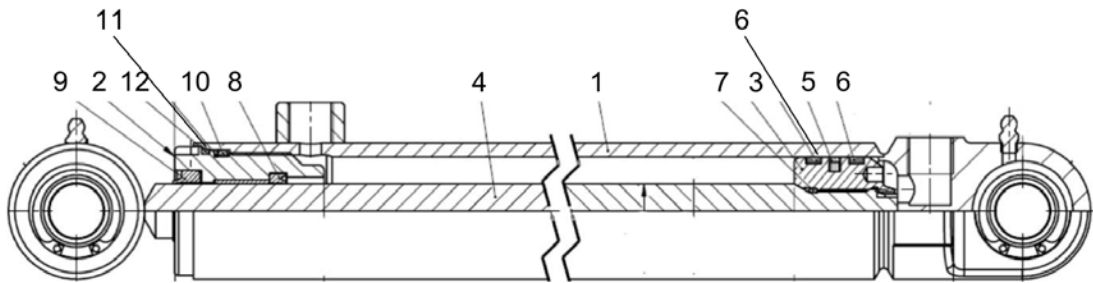

Hydraulic system 4812125907 Hydraulic cylinder

Item	Part No.	Name	Qty	L	SN INFO
0	4812125907	Hydraulic cylinder	1		
5	-	Piston seal	1		
6	-	Guide ring	2		
7	-	O-ring	1		
8	-	Rod seal	1		
9	-	Scraper	1		
10	-	O-ring	1		
11	-	Backup ring	1		
12	-	O-ring	1