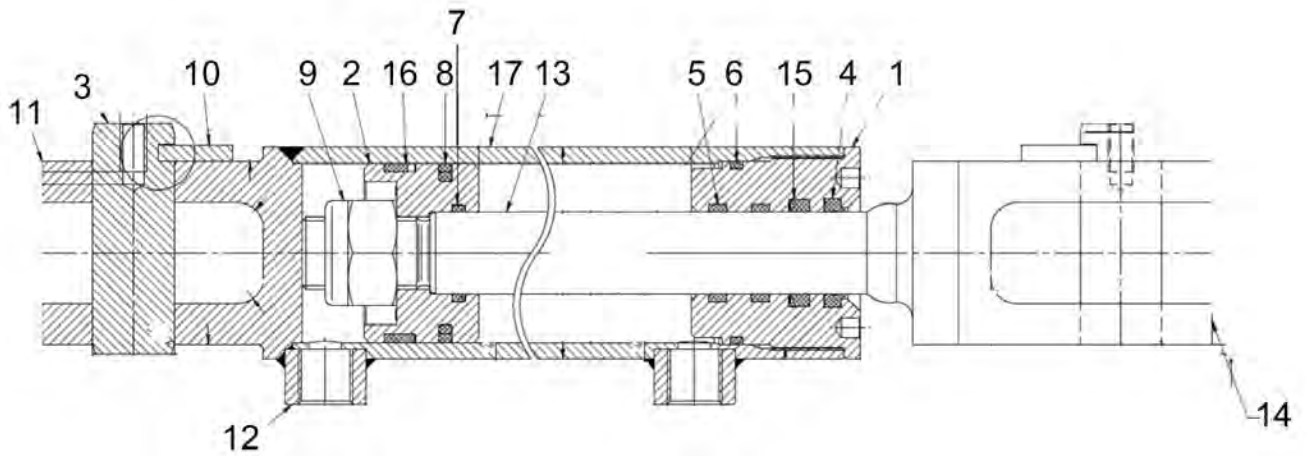

Hydraulic system 4812125395 Hydraulic cylinder

Item	Part No.	Name	Qty	L	SN INFO
0	4812125395	Hydraulic cylinder	1		
1	-	Pilot boss	1		
2	-	Piston	1		
3	-	Pin	2		
4	-	Wiper	1		
5	-	Rod guide	2		
6	-	Static seal	1		
7	-	O-ring	1		
8	-	Piston seal	1		
9	-	Lock nut	1		
10	-	Pin lock	2		
11	-	Cylinder end	1		
12	-	Connection	2		
13	-	Rod	1		
14	-	Fork	1		
15	-	Rod seal	1		
16	-	Piston guide	1		
17	-	Cylinder tube	1