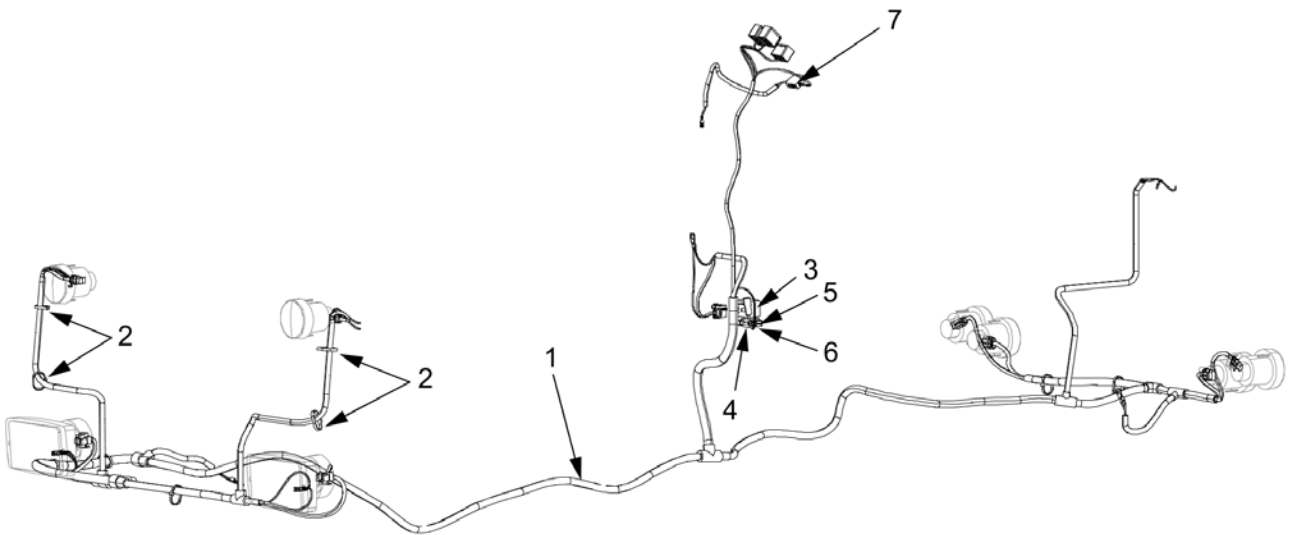

Electrical equipment Cable harness - Driving lights

Refer to Parts Online for the most up to date information. The printed information might be outdated.

Fri Jan 05 14:22:58 UTC 2018

Item	Part No.	Name	Qty	L	SN INFO
1	4812125678	Cable harness	1		
2	4700313041	Cable ties, L=200 mm	N		
3	4700904989	Flash relay	1		
4	4700381390	Relay	1		
5	4700901227	Fuse 10A Red	1		
6	4700901228	Fuse, 15A Blue	1		
7	4700791723	Connector	1