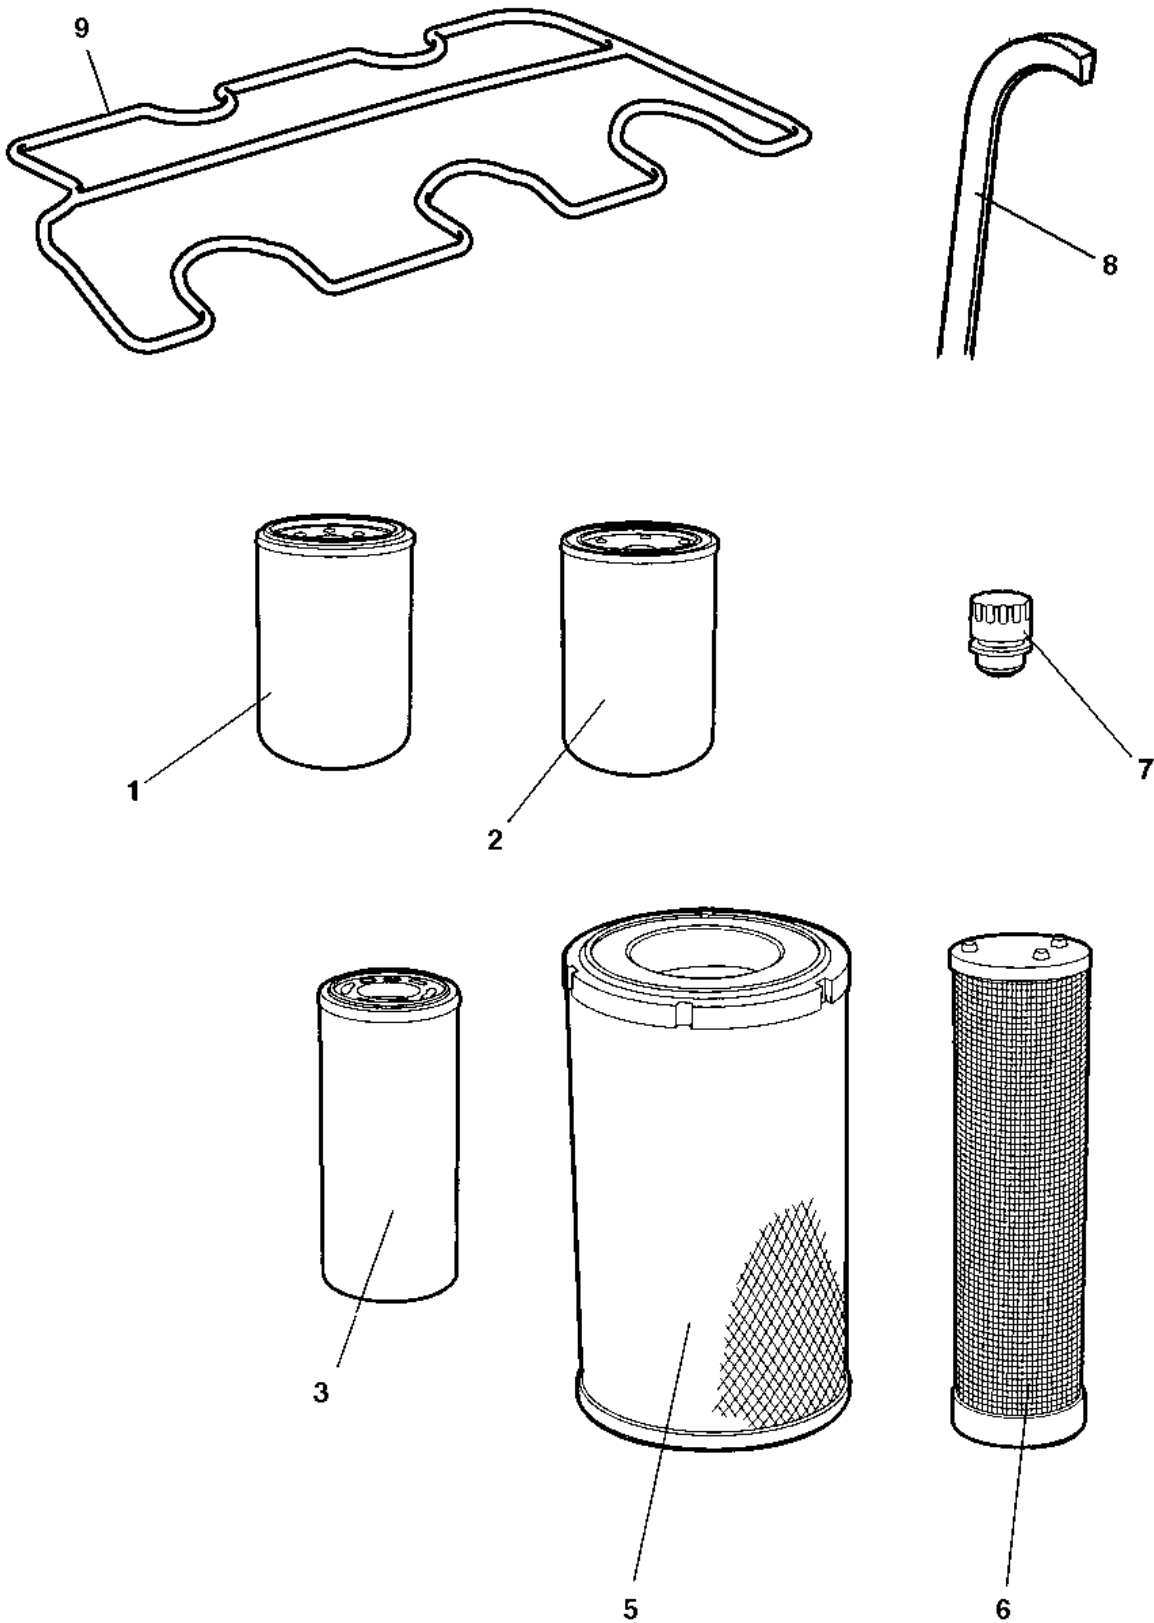

Service kits 4812160462 Service kit, 250 / 750h

Refer to Parts Online for the most up to date information. The printed information might be outdated.

Fri Jan 05 14:22:29 UTC 2018

Item	Part No.	Name	Qty	L	SN INFO
0	4812160462	Service kit, 250 / 750h	1		
1	4812160480	Engine oil filter element	1