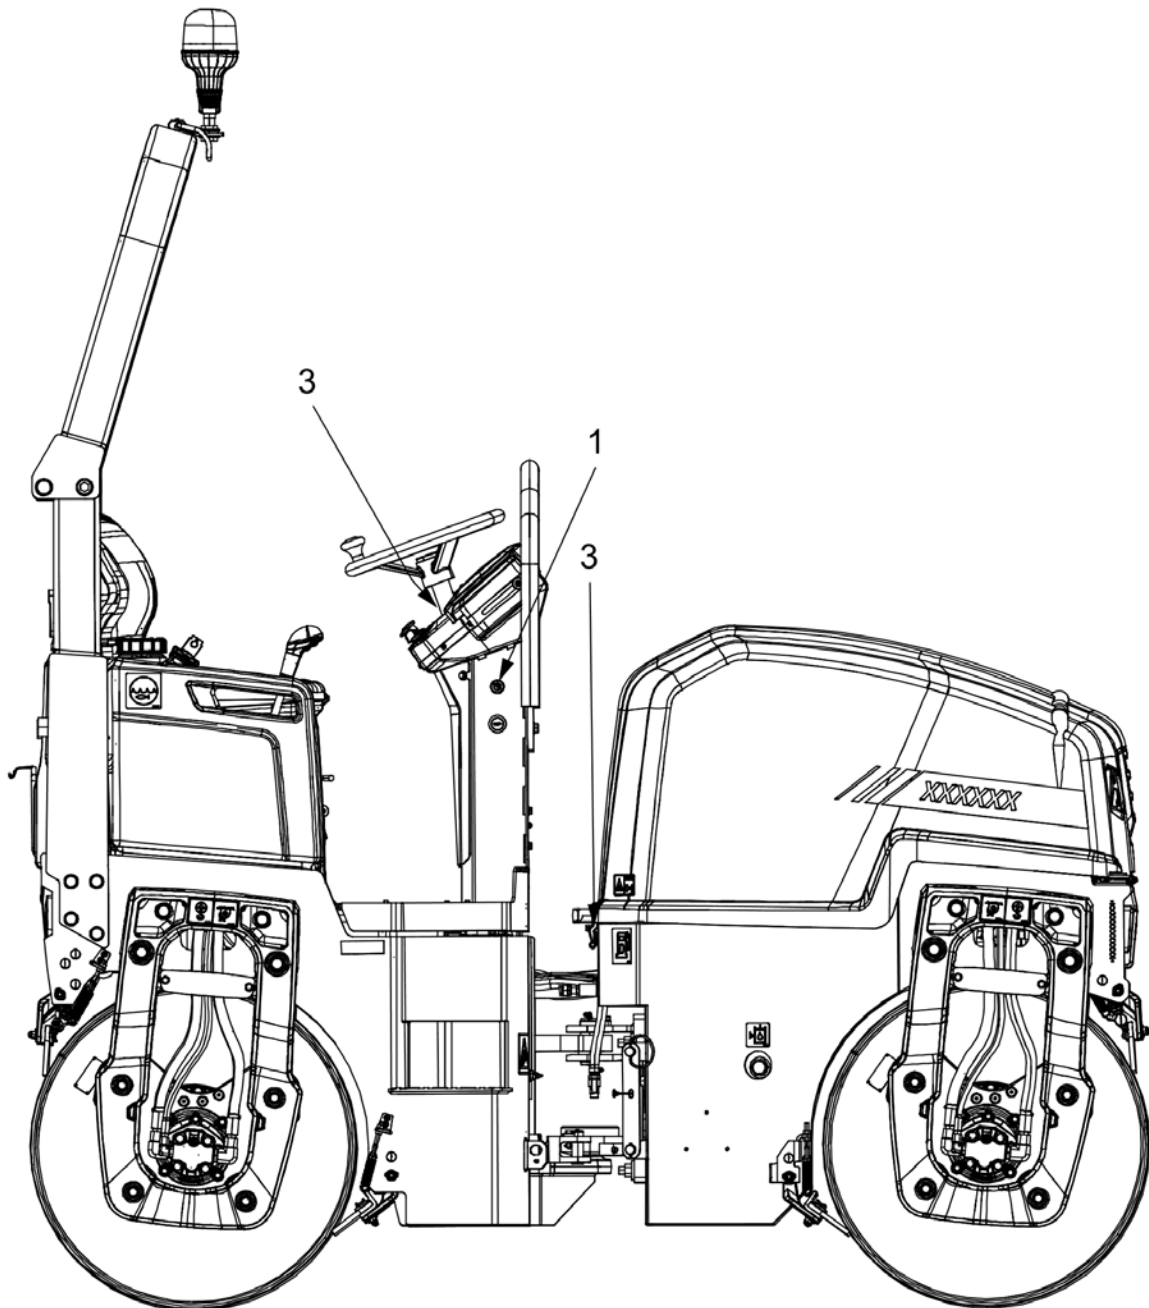

General - Keys and others Keys

Refer to Parts Online for the most up to date information. The printed information might be outdated.

Fri Jan 05 14:22:32 UTC 2018

Item	Part No.	Name	Qty	L	SN INFO
1	-	Ignition switch			
1	4700940451	Ignition key			
3	4700358881	Pad lock			
3	4812161396	Key