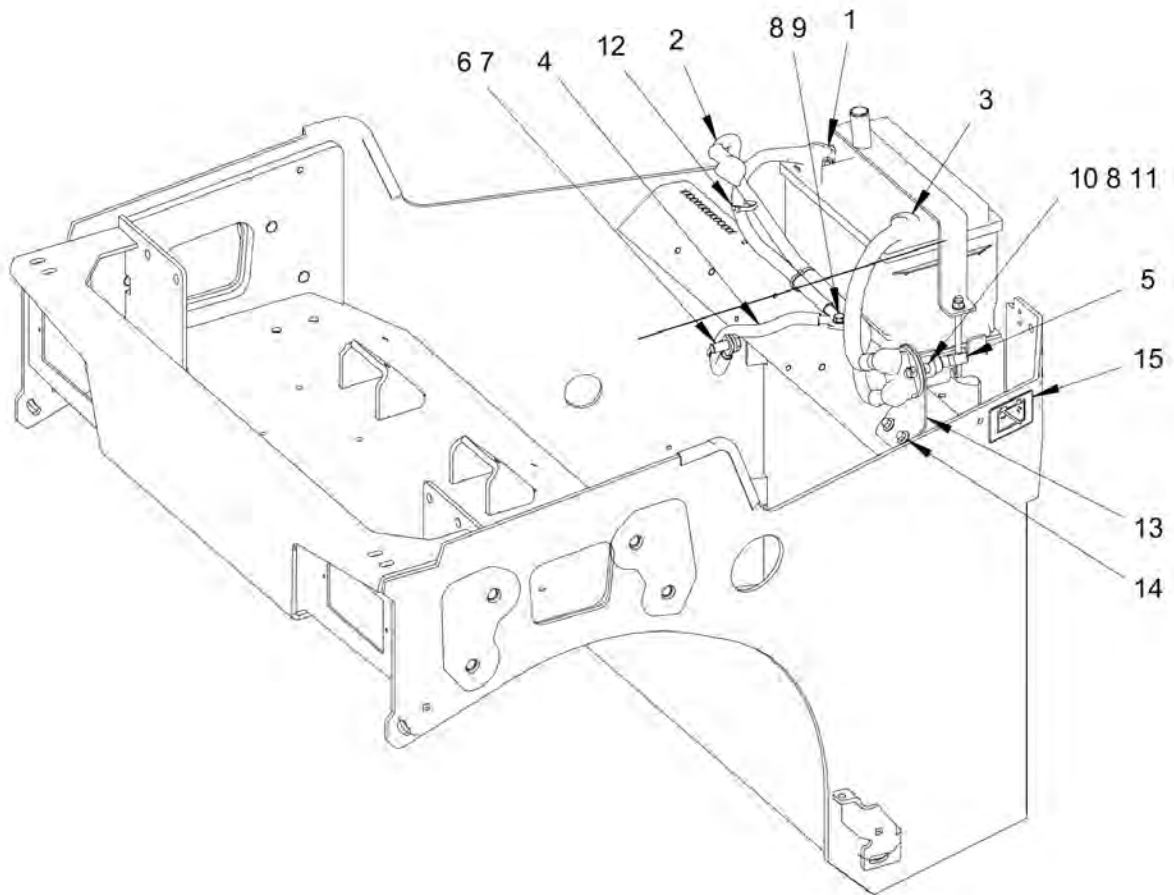

Electrical equipment Cable harness - Battery disconnect

Item	Part No.	Name	Qty	L	SN INFO
1	4700791818	Battery cable	1		
2	4812127099	Connection cable coarse	1		
3	4812126031	Battery cable	1		
4	4700903760	Connection cable coarse	1		
5	4700357567	Battery switch, cpl	1		
6	4700904703	Plain washer 13x24x4 mm	1		
7	4700792250	Screw	1		
8	4700904229	Washer, 8.4x 6x1.5 mm 300HV	3		
9	4700500053	Screw, M8x20 mm 8.8 A2K	1		
10	4700508019	Cylinder screw	2		
11	4700586003	Lock nut M8	2		
12	4700313041	Cable ties, L=200 mm	3		
13	4812126940	Bracket	1		
14	4700901832	Screw, M08x16, 8.8	2		
15	4700904835	Decal "BATTERY POWER"	1