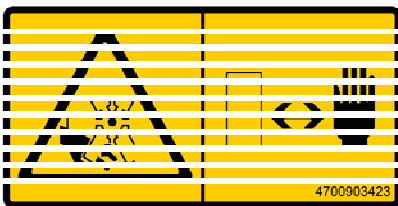

Instructions manual

ICA152-4EN3.pdf
Driving & Maintenance

Vibratory roller
CA152

Engine
Cummins QSB 3.3

Serial number
***64X22468* -**
10000105x0A000001 -

Translation of original instruction

Safety decals

Always make sure that all safety decals are completely legible, and remove dirt or order new decals if they have become illegible. Use the part number specified on each decal.

4700903422

Warning - Crush zone, articulation/drum.

Maintain a safe distance from the crush zone.

(Two crush zones on machines fitted with pivotal steering)

4700903423

Warning - Rotating engine components.